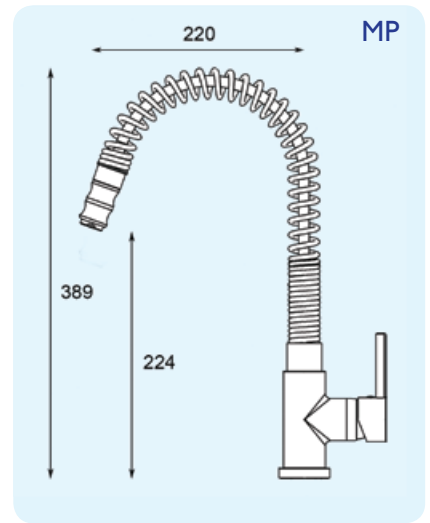

SQUARE TWIN LEVER SQUARE
NECK SINK MIXER
KP0378CP

THE KITCHEN COLLECTION

SINGLE LEVER SPRUNG SWAN
NECK PULL OUT SPRAY
KP0076CP

SINGLE LEVER SPRUNG SWAN
NECK PULL OUT SPRAY
KP0079CP

SINGLE LEVER SPRUNG SWAN
NECK PULL OUT SPRAY
KP0080CP