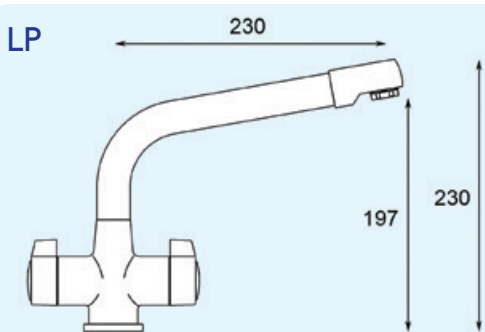

SINGLE LEVER SINK MIXER
KP0277CP