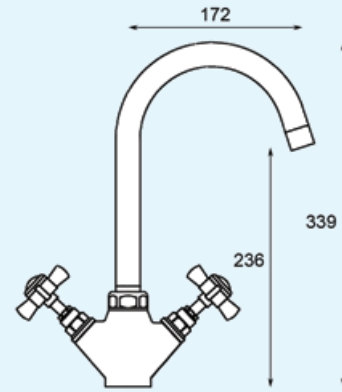

TWIN CROSS HEAD SWAN
NECK SINK MIXER
KP0477CP

TRADITIONAL TWIN HART
SHAPED SINK MIXER
KP0273CP

LP

LP

TWIN LEVER SWAN NECK
SINK MIXER (CHROME)
KP0877CP

TWIN LEVER SWAN NECK SINK
MIXER (BRUSHED NICKLE)
KP0877BN