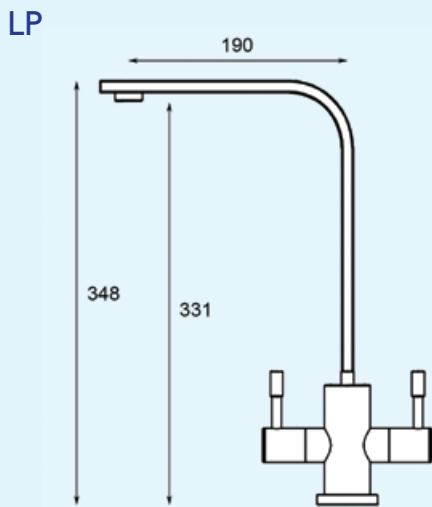

SQUARE TWIN LEVER SQUARE
NECK SINK MIXER
KP0378CP

THE KITCHEN COLLECTION

SINGLE LEVER SPRUNG SWAN
NECK PULL OUT SPRAY
KP0076CP

SINGLE LEVER SPRUNG SWAN
NECK PULL OUT SPRAY
KP0079CP

SINGLE LEVER SPRUNG SWAN
NECK PULL OUT SPRAY
KP0080CP