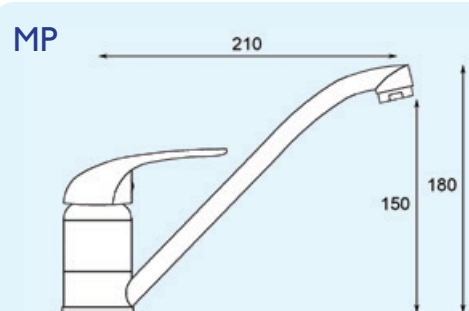

INSTANT BOILING HOT WATER SINK MIXER
KP0200CP

No need for a kettle with this 3-in-1 boiling hot water tap. With conventional hot and cold water mixer on one side and instant boiling water on the other it will make a great addition to any kitchen. It features a durable chrome finish and a swivel spout, as well as a child safe lock for peace of mind. The tap includes a 2.4 litre boiler, filter and a touch screen digital display.

CRUCIFORM SINK MIXER
KP0177CP

SINGLE LEVER SINK MIXER
KP0277CP