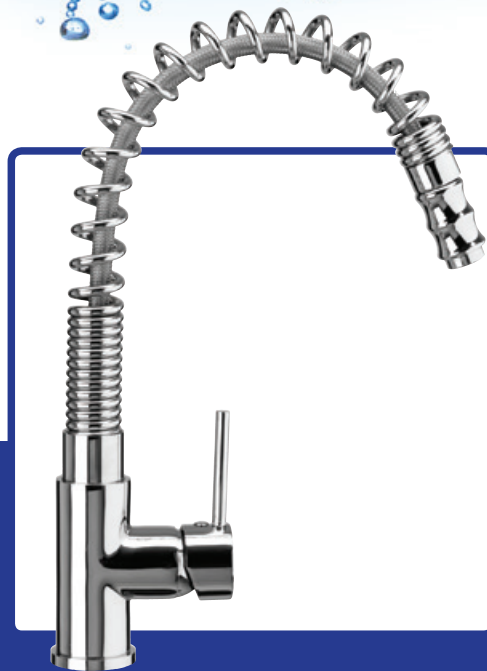

Kingsway

PRODUCTS LTD

Suppliers of Quality Bathroom
and Plumbing Equipment

THE
KITCHEN COLLECTION

THE KITCHEN COLLECTION

SINGLE LEVER SWAN
NECK SINK MIXER
KP0577CP

SINGLE LEVER SQUARE
NECK SINK MIXER
KP0571CP

TWIN LEVER SWAN NECK SINK
MIXER (BRUSHED NICKLE)
KP0073BN

TWIN LEVER SWAN NECK
SINK MIXER (CHROME)
KP0073CP

SQUARE TWIN LEVER SWAN
NECK SINK MIXER KP0074CP

SQUARE SINGLE LEVER
SWAN NECK SINK MIXER
KP0377CP

SQUARE TWIN LEVER SQUARE
NECK SINK MIXER
KP0378CP

THE KITCHEN COLLECTION

SINGLE LEVER SPRUNG SWAN
NECK PULL OUT SPRAY
KP0076CP

SINGLE LEVER SPRUNG SWAN
NECK PULL OUT SPRAY
KP0079CP

SINGLE LEVER SPRUNG SWAN
NECK PULL OUT SPRAY
KP0080CP

TRADITIONAL BRIDGE CROSS HEAD SINK MIXER
KP0278CP

LP

INSTANT BOILING HOT WATER SINK MIXER
KP0200CP

No need for a kettle with this 3-in-1 boiling hot water tap. With conventional hot and cold water mixer on one side and instant boiling water on the other it will make a great addition to any kitchen. It features a durable chrome finish and a swivel spout, as well as a child safe lock for peace of mind. The tap includes a 2.4 litre boiler, filter and a touch screen digital display.