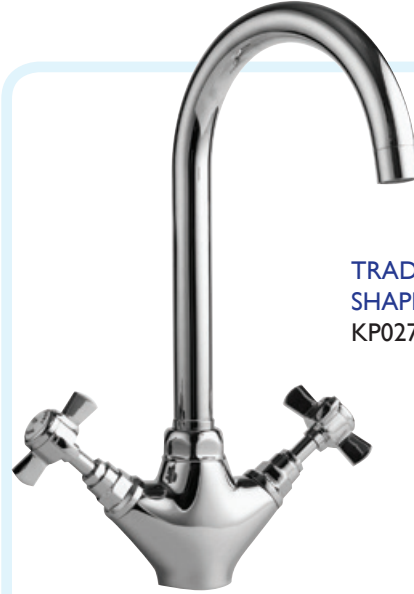

TWIN LEVER SWAN NECK SINK
MIXER (BRUSHED NICKLE)
KP0073BN

TWIN LEVER SWAN NECK
SINK MIXER (CHROME)
KP0073CP

SQUARE TWIN LEVER SWAN
NECK SINK MIXER KP0074CP

SQUARE SINGLE LEVER
SWAN NECK SINK MIXER
KP0377CP

SQUARE TWIN LEVER SQUARE
NECK SINK MIXER
KP0378CP

THE KITCHEN COLLECTION

SINGLE LEVER SPRUNG SWAN
NECK PULL OUT SPRAY
KP0076CP

SINGLE LEVER SPRUNG SWAN
NECK PULL OUT SPRAY
KP0079CP

SINGLE LEVER SPRUNG SWAN
NECK PULL OUT SPRAY
KP0080CP

TWIN CROSS HEAD SWAN
NECK SINK MIXER
KP0477CP

TRADITIONAL TWIN HART
SHAPED SINK MIXER
KP0273CP

LP

LP

TWIN LEVER SWAN NECK
SINK MIXER (CHROME)
KP0877CP

TWIN LEVER SWAN NECK SINK
MIXER (BRUSHED NICKLE)
KP0877BN

TRADITIONAL BRIDGE CROSS HEAD SINK MIXER
KP0278CP

LP

INSTANT BOILING HOT WATER SINK MIXER
KP0200CP

No need for a kettle with this 3-in-1 boiling hot water tap. With conventional hot and cold water mixer on one side and instant boiling water on the other it will make a great addition to any kitchen. It features a durable chrome finish and a swivel spout, as well as a child safe lock for peace of mind. The tap includes a 2.4 litre boiler, filter and a touch screen digital display.