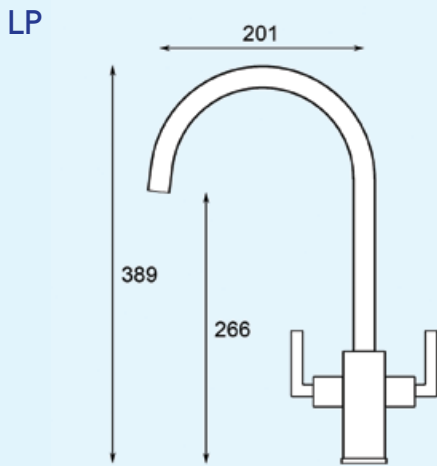

TWIN LEVER SWAN NECK SINK
MIXER (BRUSHED NICKLE)
KP0073BN

TWIN LEVER SWAN NECK
SINK MIXER (CHROME)
KP0073CP

SQUARE TWIN LEVER SWAN
NECK SINK MIXER KP0074CP

SQUARE SINGLE LEVER
SWAN NECK SINK MIXER
KP0377CP

SQUARE TWIN LEVER SQUARE
NECK SINK MIXER
KP0378CP

THE KITCHEN COLLECTION

SINGLE LEVER SPRUNG SWAN
NECK PULL OUT SPRAY
KP0076CP

SINGLE LEVER SPRUNG SWAN
NECK PULL OUT SPRAY
KP0079CP

SINGLE LEVER SPRUNG SWAN
NECK PULL OUT SPRAY
KP0080CP