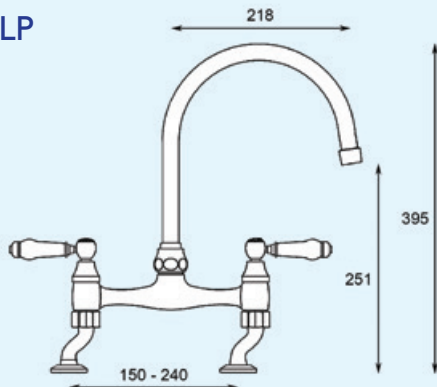

TRADITIONAL BRIDGE CROSS HEAD SINK MIXER
KP0278CP

LP

INSTANT BOILING HOT WATER SINK MIXER
KP0200CP

No need for a kettle with this 3-in-1 boiling hot water tap. With conventional hot and cold water mixer on one side and instant boiling water on the other it will make a great addition to any kitchen. It features a durable chrome finish and a swivel spout, as well as a child safe lock for peace of mind. The tap includes a 2.4 litre boiler, filter and a touch screen digital display.