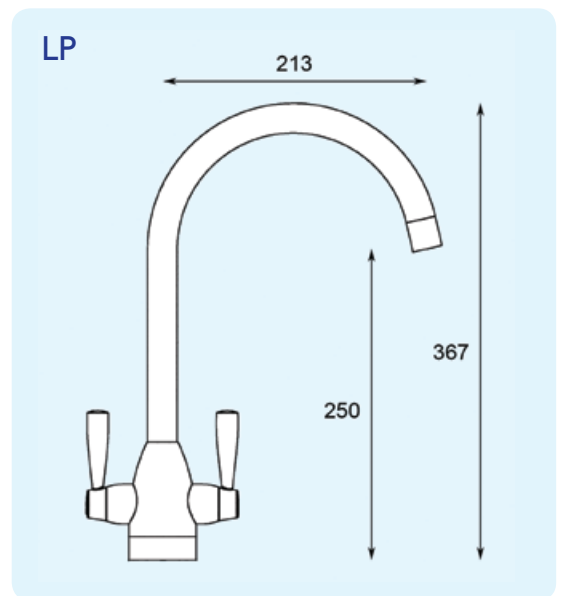

THE KITCHEN COLLECTION