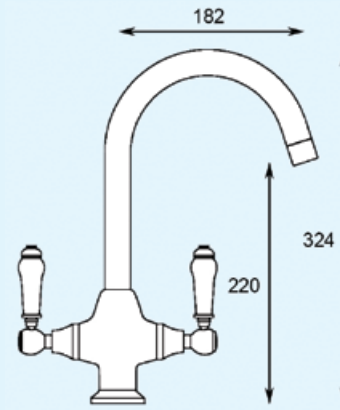

LP

THE KITCHEN COLLECTION

TRADITIONAL TWIN HART SHAPED FRENCH SINK MIXER
KP0275CP

LP

TRADITIONAL TWIN CRUCIFORM SHAPED SINK MIXER
KP0276CP

LP

TRADITIONAL BRIDGE CERAMIC LEVER SINK MIXER KP0267CP

LP

TRADITIONAL BRIDGE CROSS HEAD SINK MIXER
KP0278CP

LP

INSTANT BOILING HOT WATER SINK MIXER
KP0200CP

No need for a kettle with this 3-in-1 boiling hot water tap. With conventional hot and cold water mixer on one side and instant boiling water on the other it will make a great addition to any kitchen. It features a durable chrome finish and a swivel spout, as well as a child safe lock for peace of mind. The tap includes a 2.4 litre boiler, filter and a touch screen digital display.