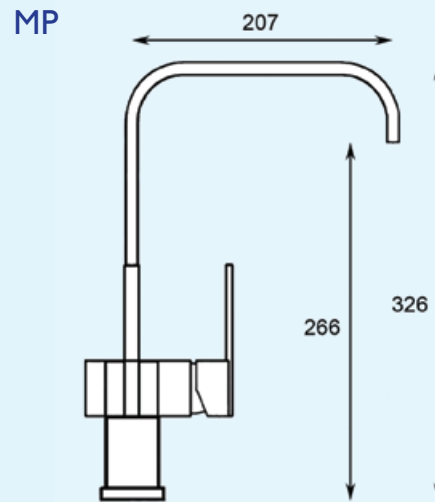

SQUARE TWIN LEVER SQUARE
NECK SINK MIXER
KP0378CP

THE KITCHEN COLLECTION

SINGLE LEVER SPRUNG SWAN
NECK PULL OUT SPRAY
KP0076CP

SINGLE LEVER SPRUNG SWAN
NECK PULL OUT SPRAY
KP0079CP

SINGLE LEVER SPRUNG SWAN
NECK PULL OUT SPRAY
KP0080CP