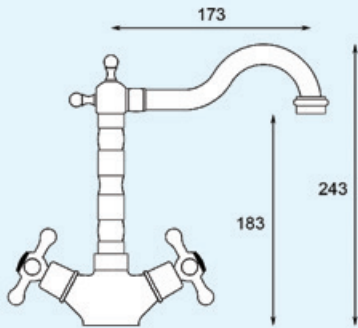

LP

THE KITCHEN COLLECTION

TRADITIONAL TWIN HART SHAPED FRENCH SINK MIXER
KP0275CP

LP

TRADITIONAL TWIN CRUCIFORM SHAPED SINK MIXER
KP0276CP

LP

TRADITIONAL BRIDGE CERAMIC LEVER SINK MIXER KP0267CP

LP

TRADITIONAL BRIDGE CROSS HEAD SINK MIXER
KP0278CP

LP

INSTANT BOILING HOT WATER SINK MIXER
KP0200CP

No need for a kettle with this 3-in-1 boiling hot water tap. With conventional hot and cold water mixer on one side and instant boiling water on the other it will make a great addition to any kitchen. It features a durable chrome finish and a swivel spout, as well as a child safe lock for peace of mind. The tap includes a 2.4 litre boiler, filter and a touch screen digital display.