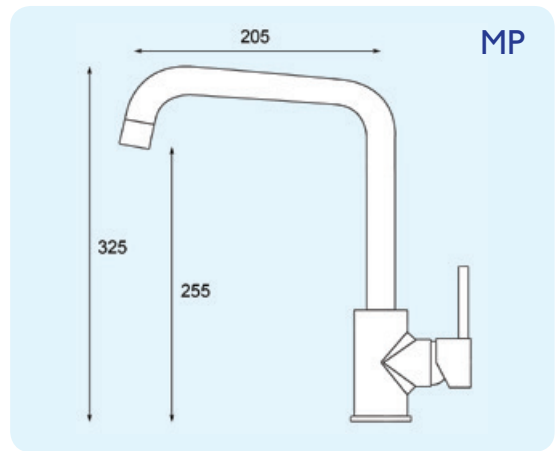

TWIN LEVER SWAN NECK SINK
MIXER (BRUSHED NICKLE)
KP0073BN