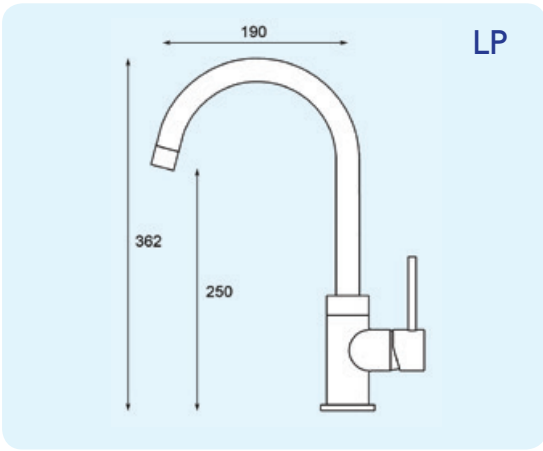

SINGLE LEVER SQUARE
NECK SINK MIXER
KP0571CP