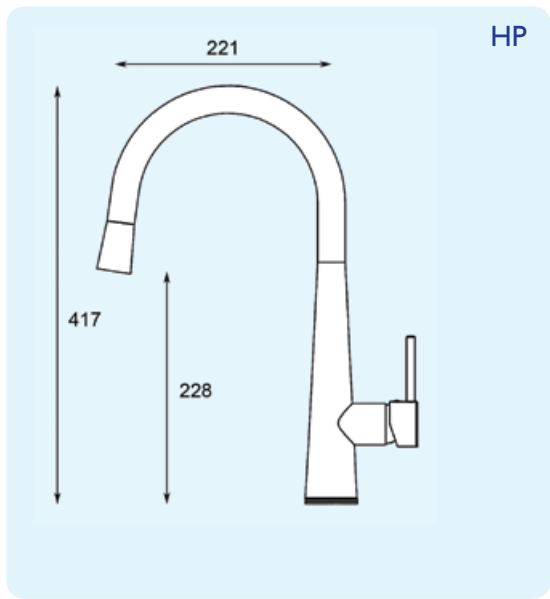

SQUARE TWIN LEVER SQUARE
NECK SINK MIXER
KP0378CP

THE KITCHEN COLLECTION

SINGLE LEVER SPRUNG SWAN
NECK PULL OUT SPRAY
KP0076CP

SINGLE LEVER SPRUNG SWAN
NECK PULL OUT SPRAY
KP0079CP

SINGLE LEVER SPRUNG SWAN
NECK PULL OUT SPRAY
KP0080CP