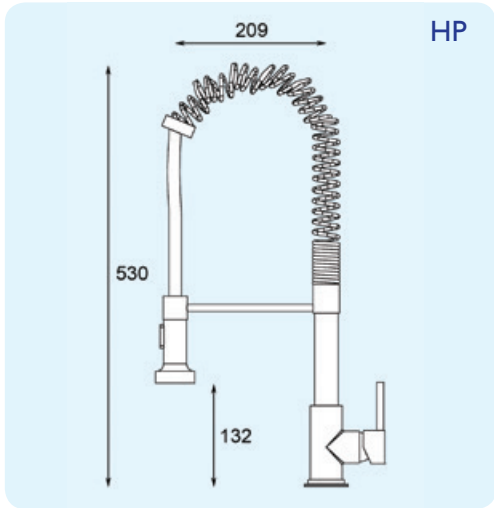

SQUARE TWIN LEVER SQUARE
NECK SINK MIXER
KP0378CP

THE KITCHEN COLLECTION

SINGLE LEVER SPRUNG SWAN
NECK PULL OUT SPRAY
KP0076CP

SINGLE LEVER SPRUNG SWAN
NECK PULL OUT SPRAY
KP0079CP

SINGLE LEVER SPRUNG SWAN
NECK PULL OUT SPRAY
KP0080CP