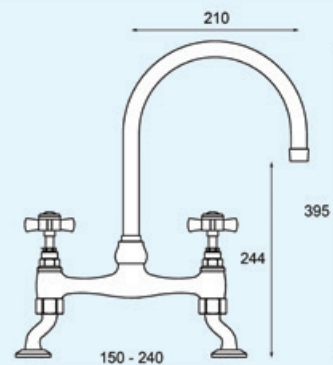

LP

THE KITCHEN COLLECTION

TRADITIONAL TWIN HART SHAPED FRENCH SINK MIXER
KP0275CP

LP

TRADITIONAL TWIN CRUCIFORM SHAPED SINK MIXER
KP0276CP

LP

TRADITIONAL BRIDGE CERAMIC LEVER SINK MIXER KP0267CP

LP

TRADITIONAL BRIDGE CROSS HEAD SINK MIXER
KP0278CP

LP

INSTANT BOILING HOT WATER SINK MIXER
KP0200CP

No need for a kettle with this 3-in-1 boiling hot water tap. With conventional hot and cold water mixer on one side and instant boiling water on the other it will make a great addition to any kitchen. It features a durable chrome finish and a swivel spout, as well as a child safe lock for peace of mind. The tap includes a 2.4 litre boiler, filter and a touch screen digital display.