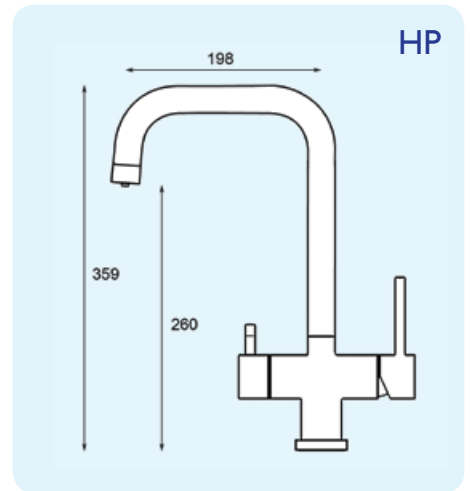

CRUCIFORM SINK MIXER
KP0177CP