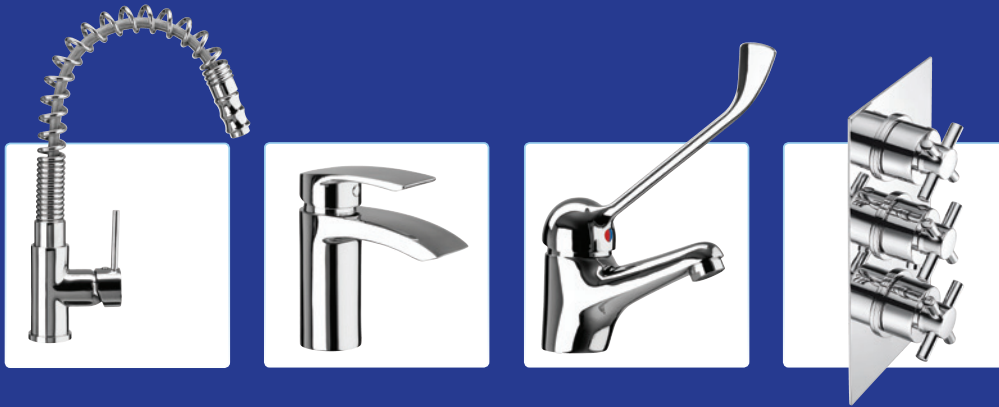

ROLL TOP BATH PACK COMPLETE
RTBP001CP

Kingsway ranges of products feature the Classic, Premium, Shower, Kitchen and Commercial Collections.