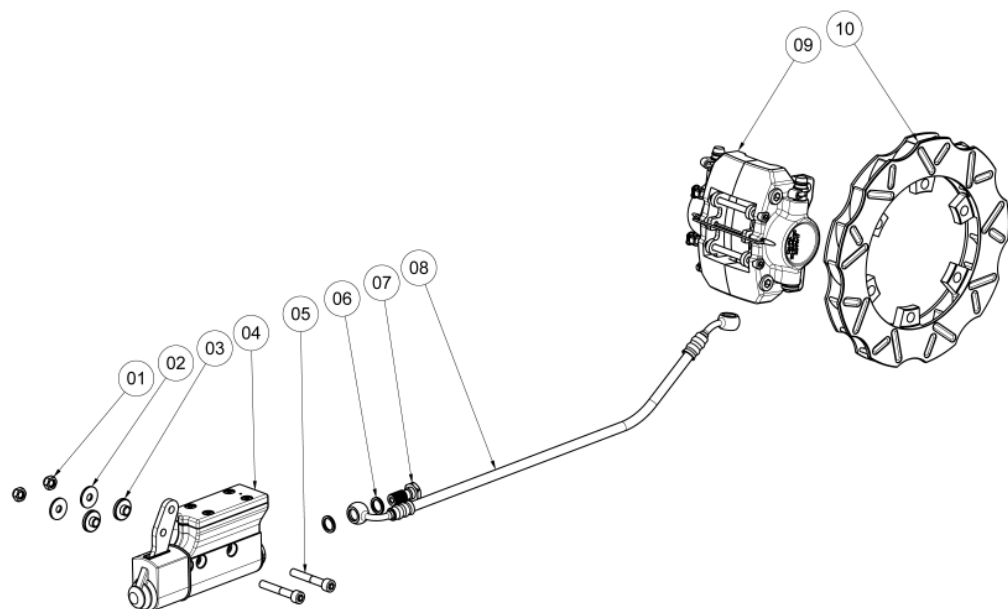

# KB260N

CIK/FIA 20-21/FR/20

Pos.	Code	Description	Q.ty
01	KVDA06BS	LOW SELF-LOCKING NUT M6 ZINC-PLATED	2
02	KVR0618S	WASHER 6x18mm ZINC-PLATED	2
03	K932/6	REDUCTION BUSH 8-6mm	2
04	KB030	BRAKE PUMP W/TRANSPARENT TANK	1
05	KVC06040S	CYLINDRICAL HEAD SCREW M6x40mm	2
06	K412R	COPPER WASHER D.10mm	2
07	KT310L	DRILLED SCREW 1/8 GAS INOX	1
08	KT308T-CU_068	STAINLESS STEEL PIPE 8mm -C/U- TRANSPARENT L.68cm.	1
09	KB200N	MAZO HYDRAULIC REAR BRAKE CALIPER	1
10	K239-18-195-FLOT	FLOATING SELF-VENTILATED BRAKE DISK H18mm D.195mm	1

## Optionals:

**K727D**

D.40mm

**K727F**

D.50mm

**KB204**

Only for K254

**KB204-3F90**

CRG type

**KB204-3F45**

Only for K250-62 and K250-80

**KB204-DD2**

Only for K254, K231,  
K251 and K253

**KB204-6F105**

Tony type