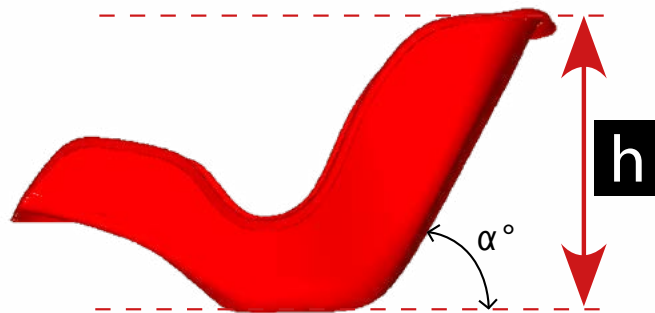

SIZE LIST

new seat shape

SIZE	dimensions (cm)					α° backside angle		
	a	b	c	d	h	30°	32°	34°
new A0	24,5	22,5	27,5	31,5	28,0	√		
new A1	26,0	24,0	29,0	33,0	29,0	√		
new A3	27,5	25,5	30,5	34,0	29,5	√		
new B1	28,5	26,5	31,0	37,0	30,7		√	
new B3	30,0	28,0	32,5	38,0	31,3		√	
new BH3	31,0	29,0	33,5	40,0	31,5		√	
new BH5	32,0	30,0	34,5	41,0	32,0		√	
new C5	33,0	31,0	35,5	41,5	32,5		√	
new C7	34,5	32,5	36,5	42,0	33,0		√	
new D5	36,0	34,0	38,0	43,0	34,0			√
new D7	37,5	35,5	39,0	44,0	34,0			√
E1	42,0	36,5	39,5	45,5	36,0			√