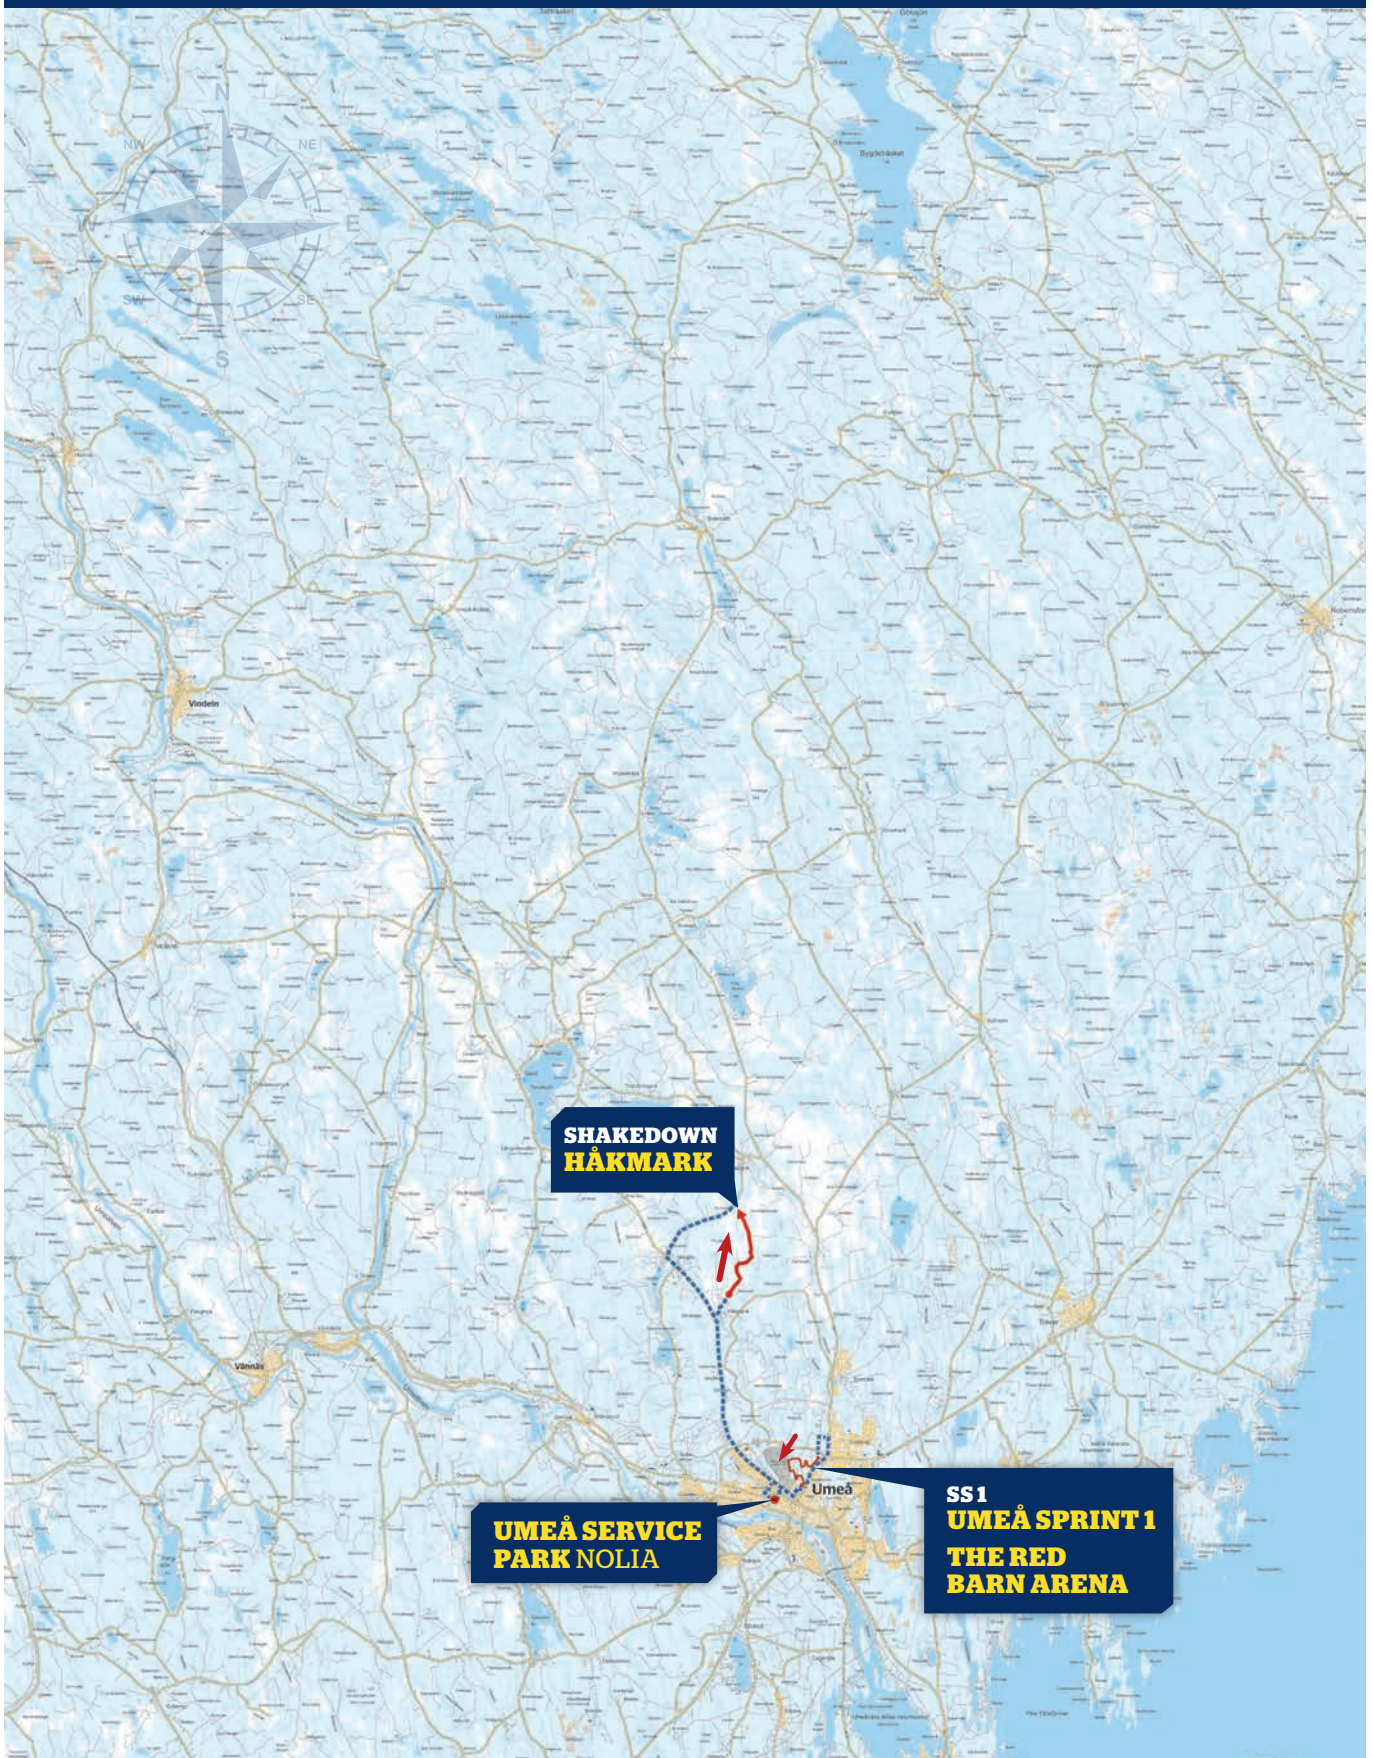

RALLY GUIDE 1

Appendix 2 - Maps and Drawings

15-18 FEBRUARY 2024

OVERVIEW - MAP RALLY SWEDEN 2024

DAY 1 - THURSDAY RALLY SWEDEN 2024

DAY 2 - FRIDAY RALLY SWEDEN 2024

DAY 3 - SATURDAY RALLY SWEDEN 2024

DAY 4 - SUNDAY RALLY SWEDEN 2024

CITY MAP UMEÅ RALLY SWEDEN 2024

RALLY SWEDEN

15-18 FEBRUARY 2024

RALLY SWEDEN

RALLYSWEDEN.COM