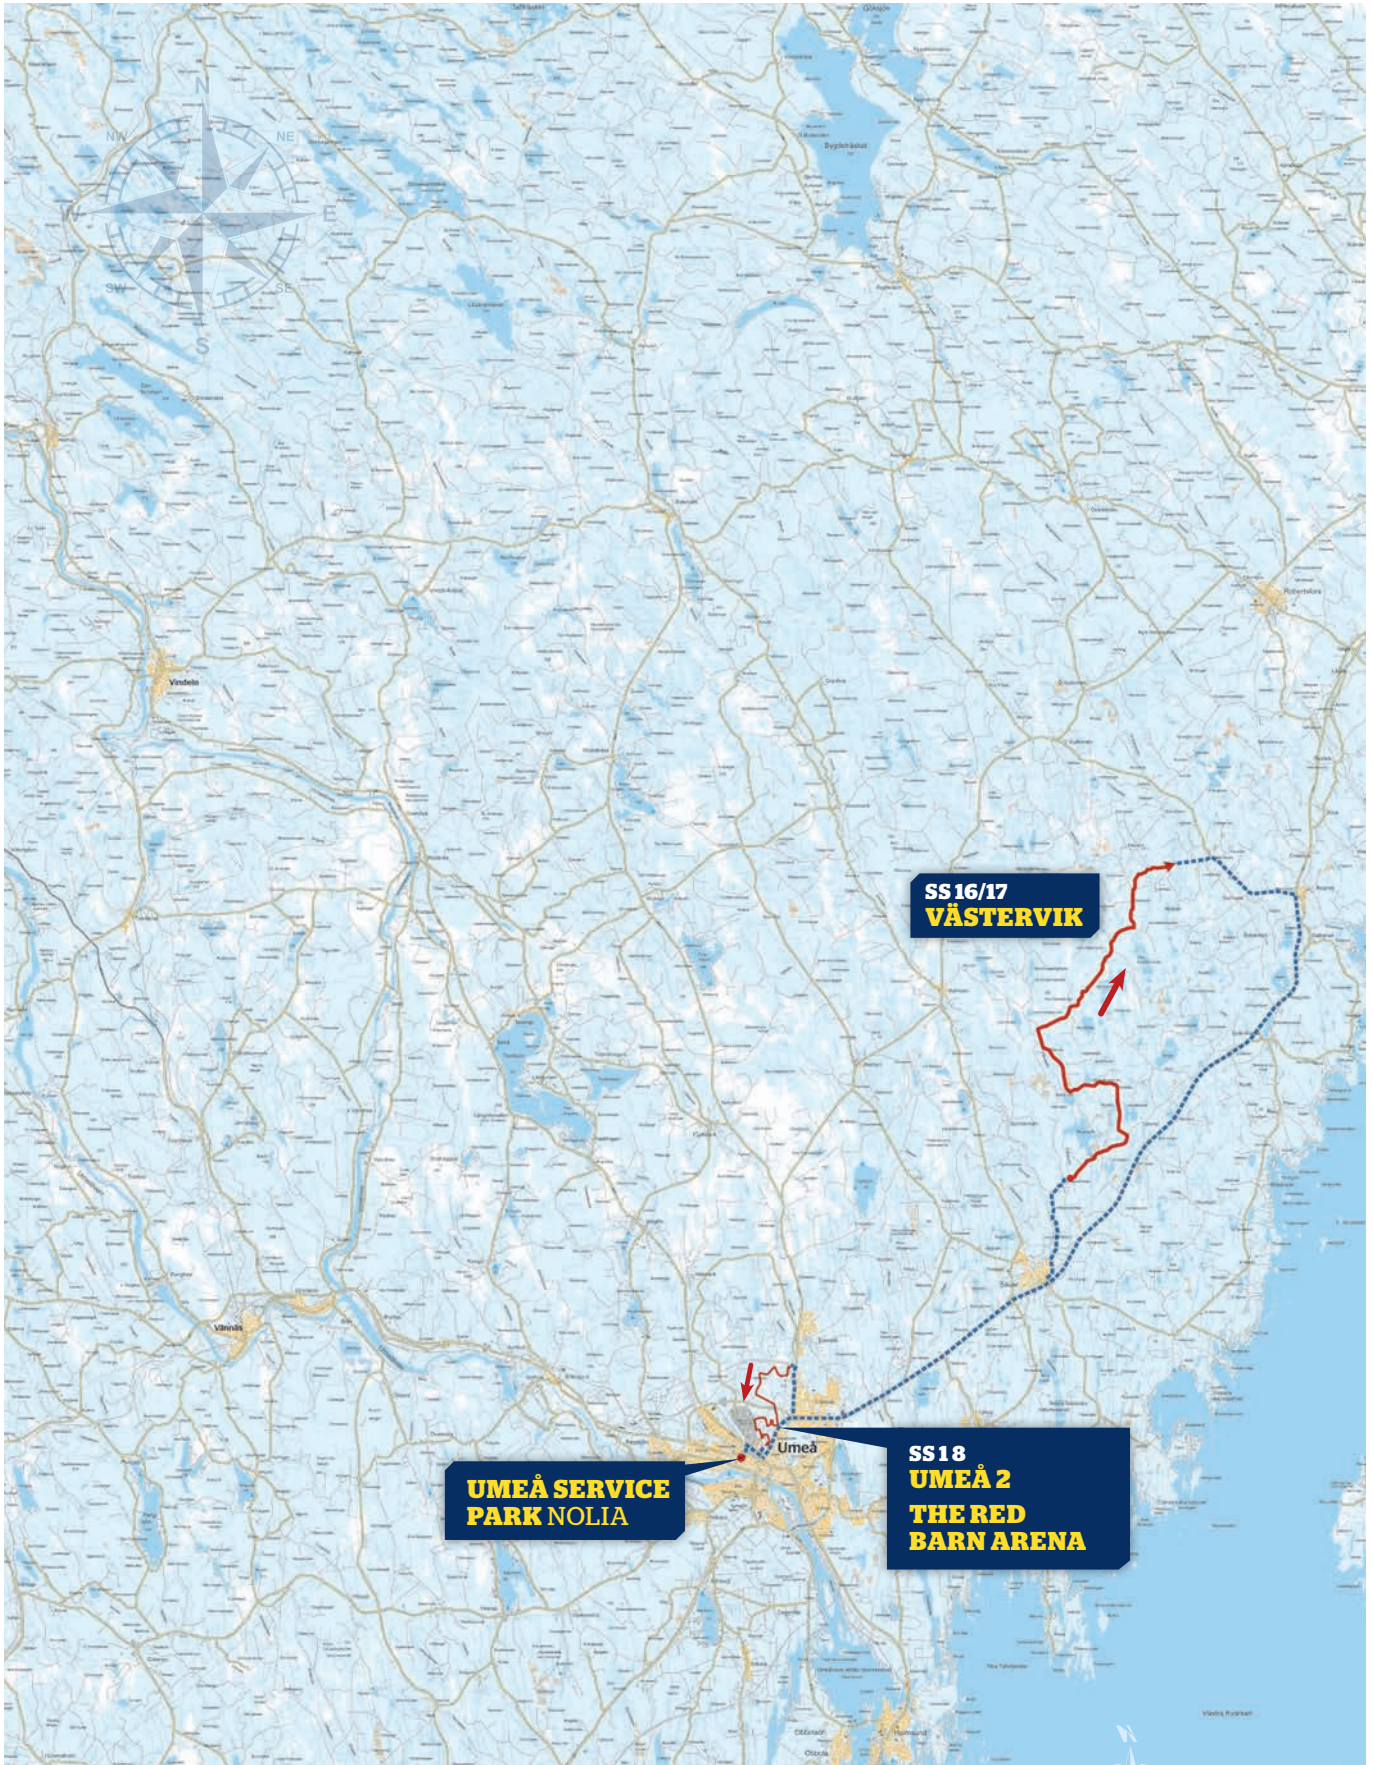

RALLY GUIDE 1

Appendix 2 - Maps and Drawings

15-18 FEBRUARY 2024

OVERVIEW - MAP RALLY SWEDEN 2024

DAY 1 - THURSDAY RALLY SWEDEN 2024

DAY 2 - FRIDAY RALLY SWEDEN 2024

DAY 3 - SATURDAY RALLY SWEDEN 2024

DAY 4 - SUNDAY RALLY SWEDEN 2024

CITY MAP UMEÅ RALLY SWEDEN 2024

RALLY SWEDEN

15-18 FEBRUARY 2024

RALLY SWEDEN

RALLYSWEDEN.COM