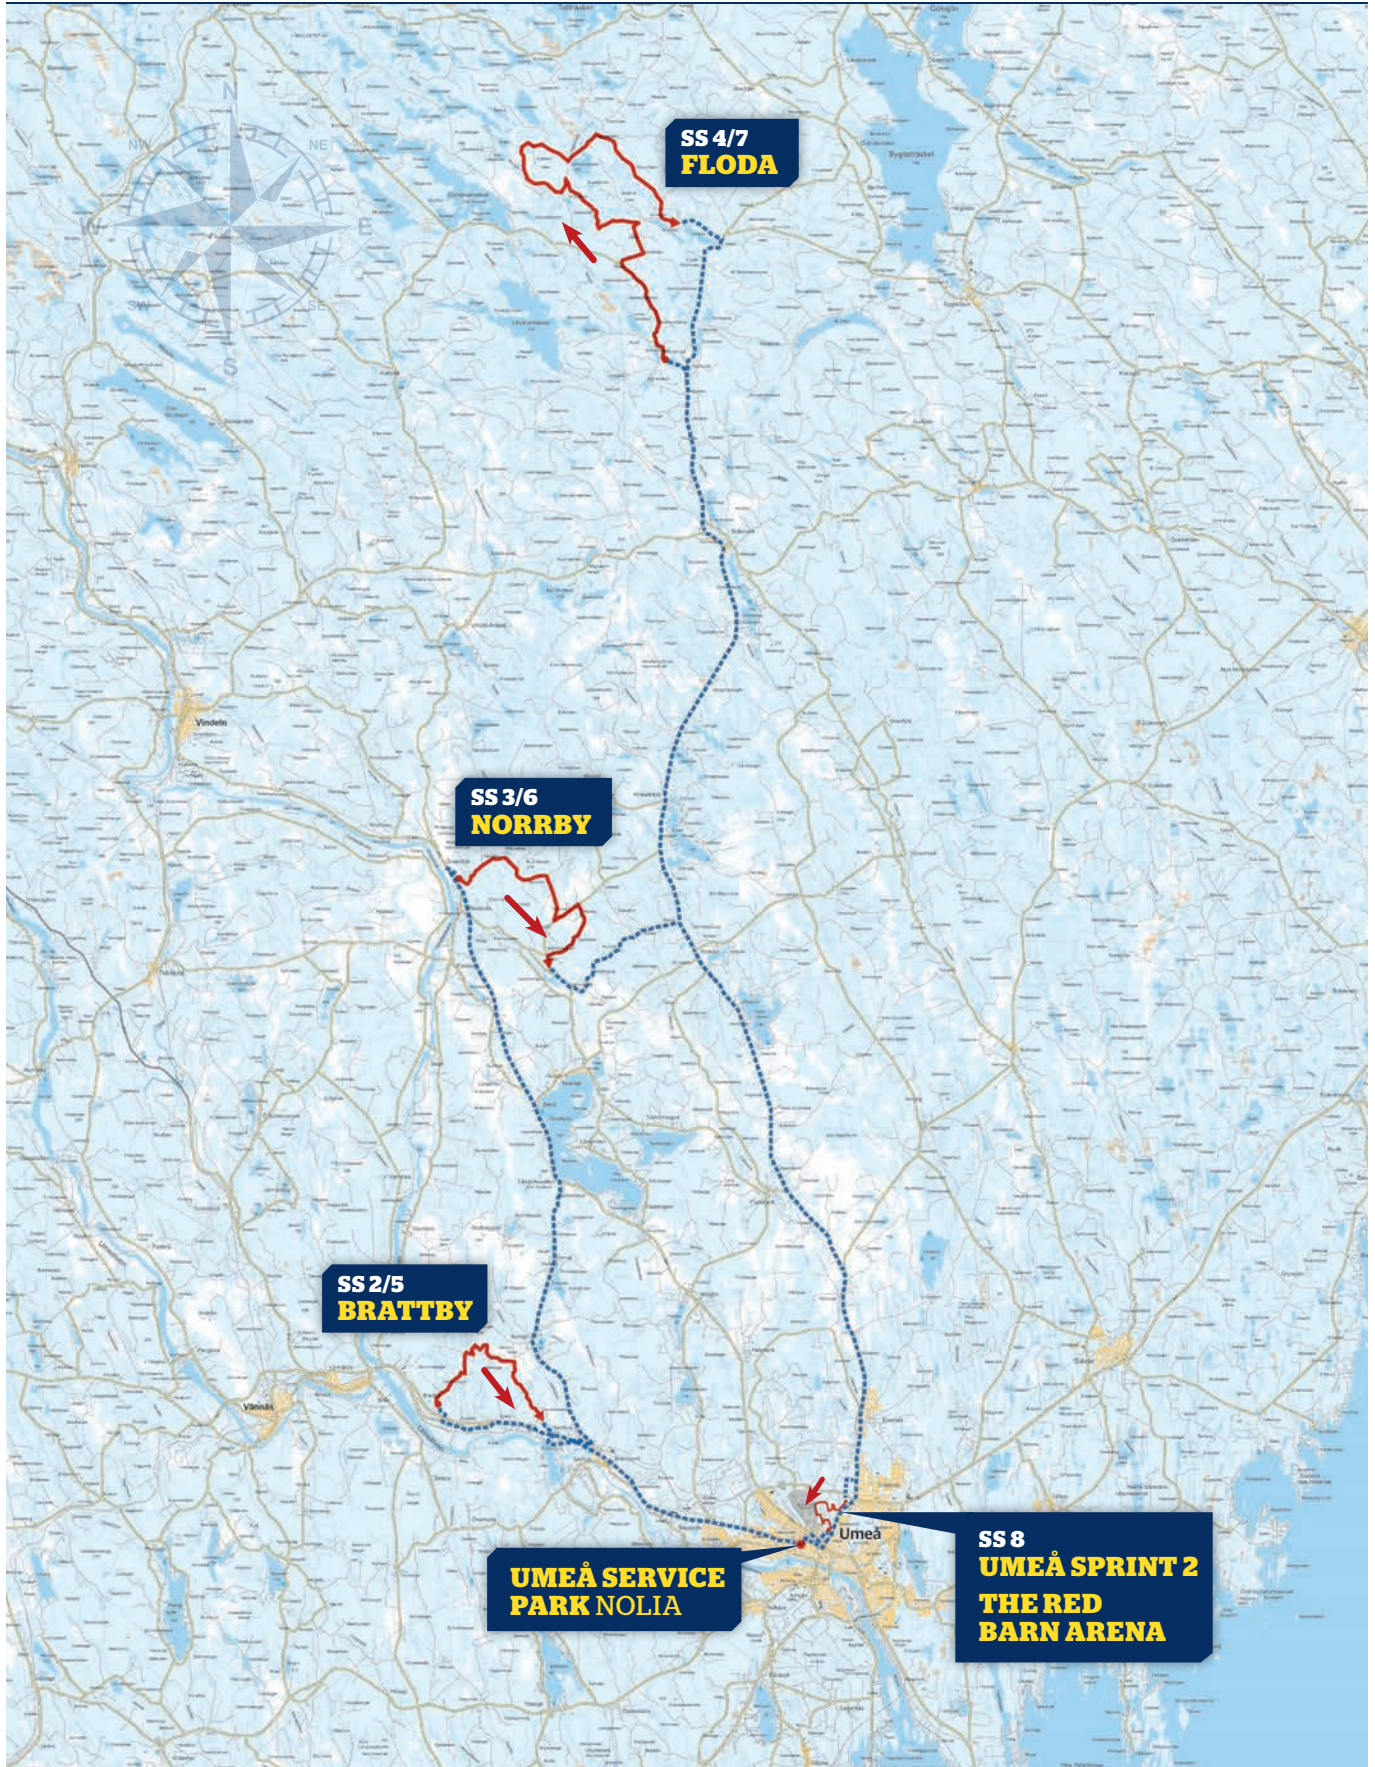

RALLY GUIDE 1

Appendix 2 - Maps and Drawings

15-18 FEBRUARY 2024

OVERVIEW - MAP RALLY SWEDEN 2024

DAY 1 - THURSDAY RALLY SWEDEN 2024

DAY 2 - FRIDAY RALLY SWEDEN 2024

DAY 3 - SATURDAY RALLY SWEDEN 2024

DAY 4 - SUNDAY RALLY SWEDEN 2024

CITY MAP UMEÅ RALLY SWEDEN 2024

RALLY SWEDEN

15-18 FEBRUARY 2024

RALLY SWEDEN

RALLYSWEDEN.COM