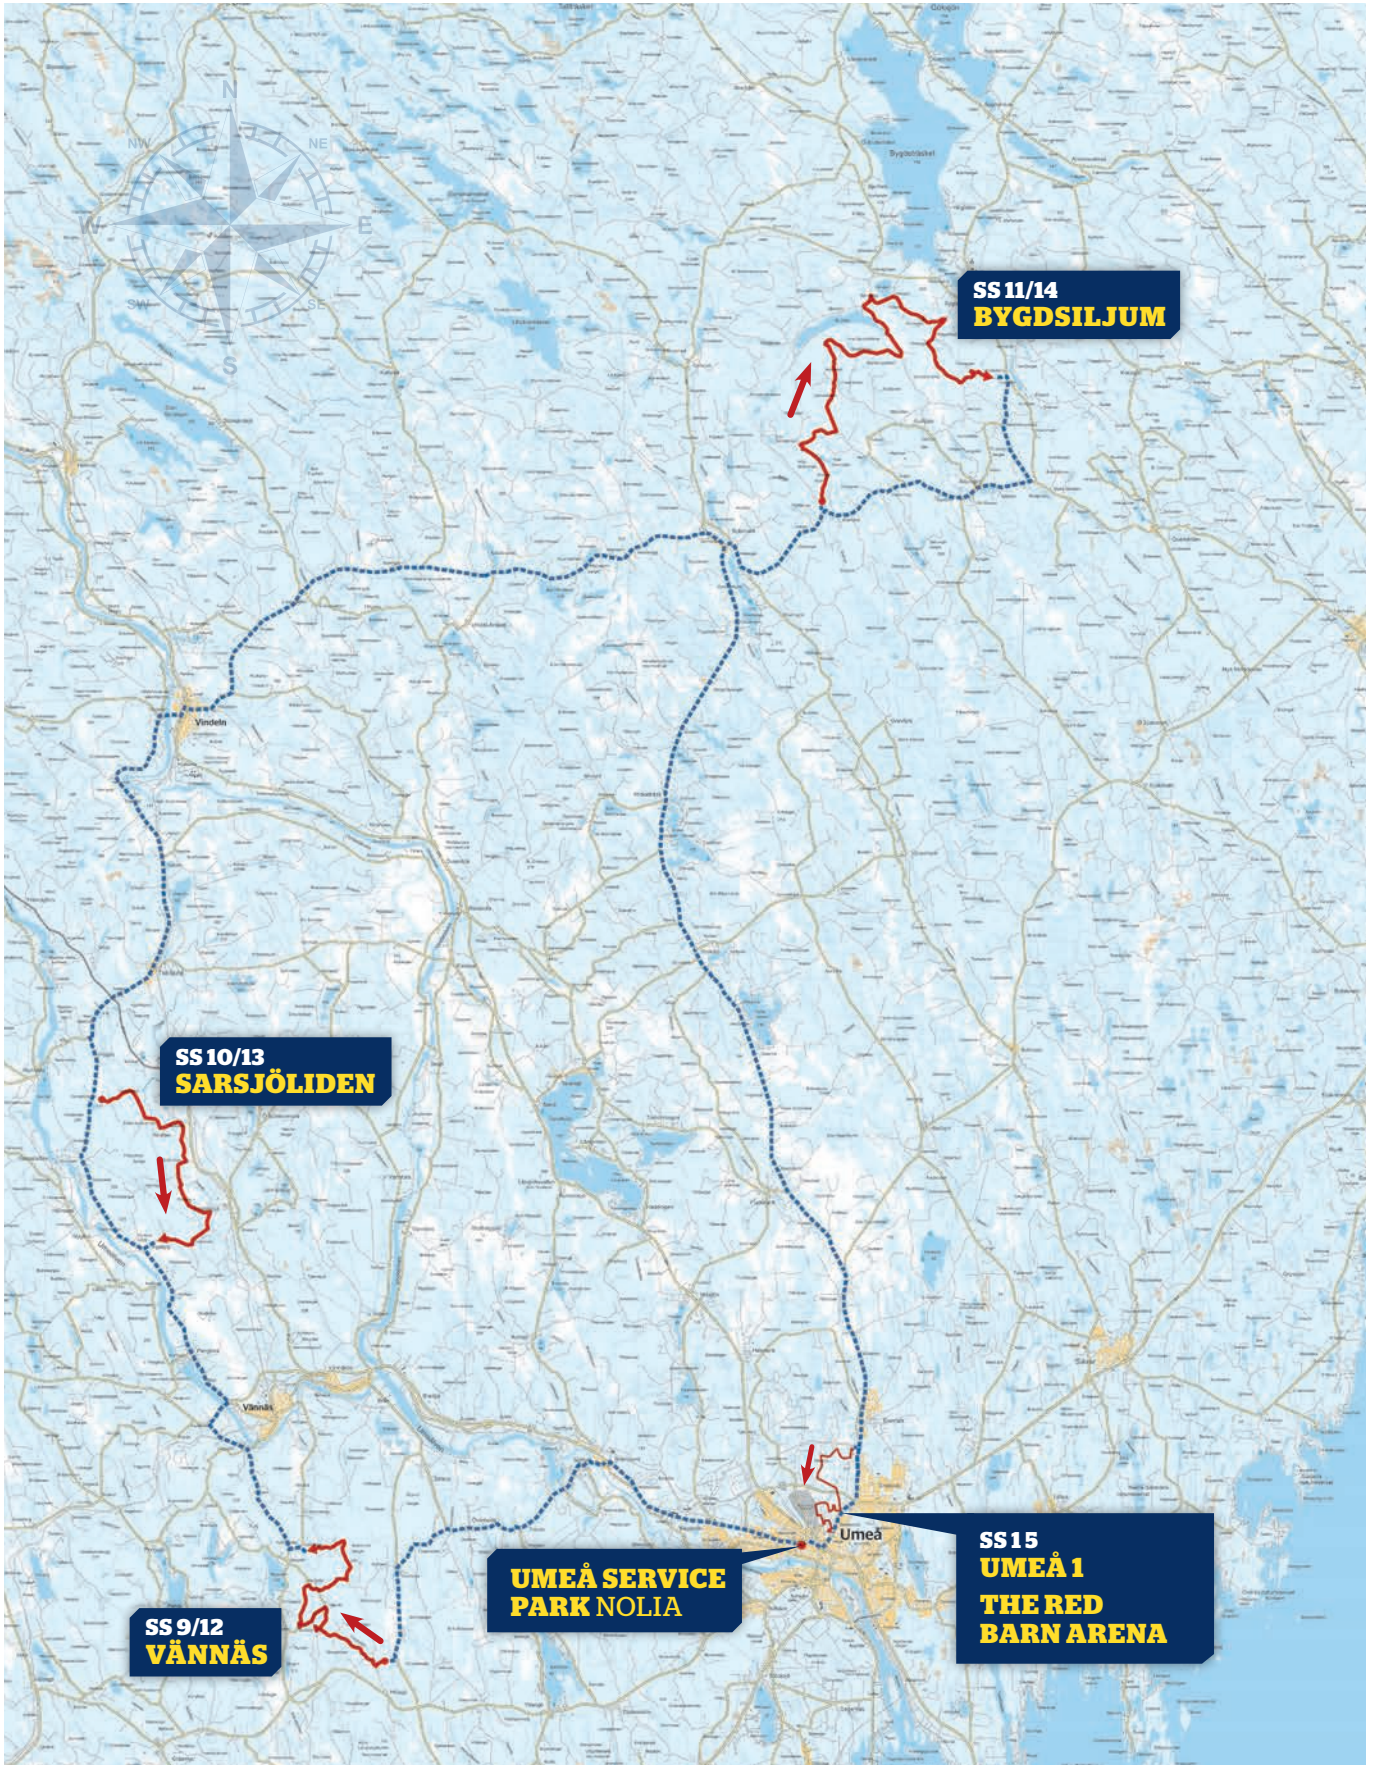

RALLY GUIDE 1

Appendix 2 - Maps and Drawings

15-18 FEBRUARY 2024

OVERVIEW - MAP RALLY SWEDEN 2024

DAY 1 - THURSDAY RALLY SWEDEN 2024

DAY 2 - FRIDAY RALLY SWEDEN 2024

DAY 3 - SATURDAY RALLY SWEDEN 2024

DAY 4 - SUNDAY RALLY SWEDEN 2024

CITY MAP UMEÅ RALLY SWEDEN 2024

RALLY SWEDEN

15-18 FEBRUARY 2024

RALLY SWEDEN

RALLYSWEDEN.COM