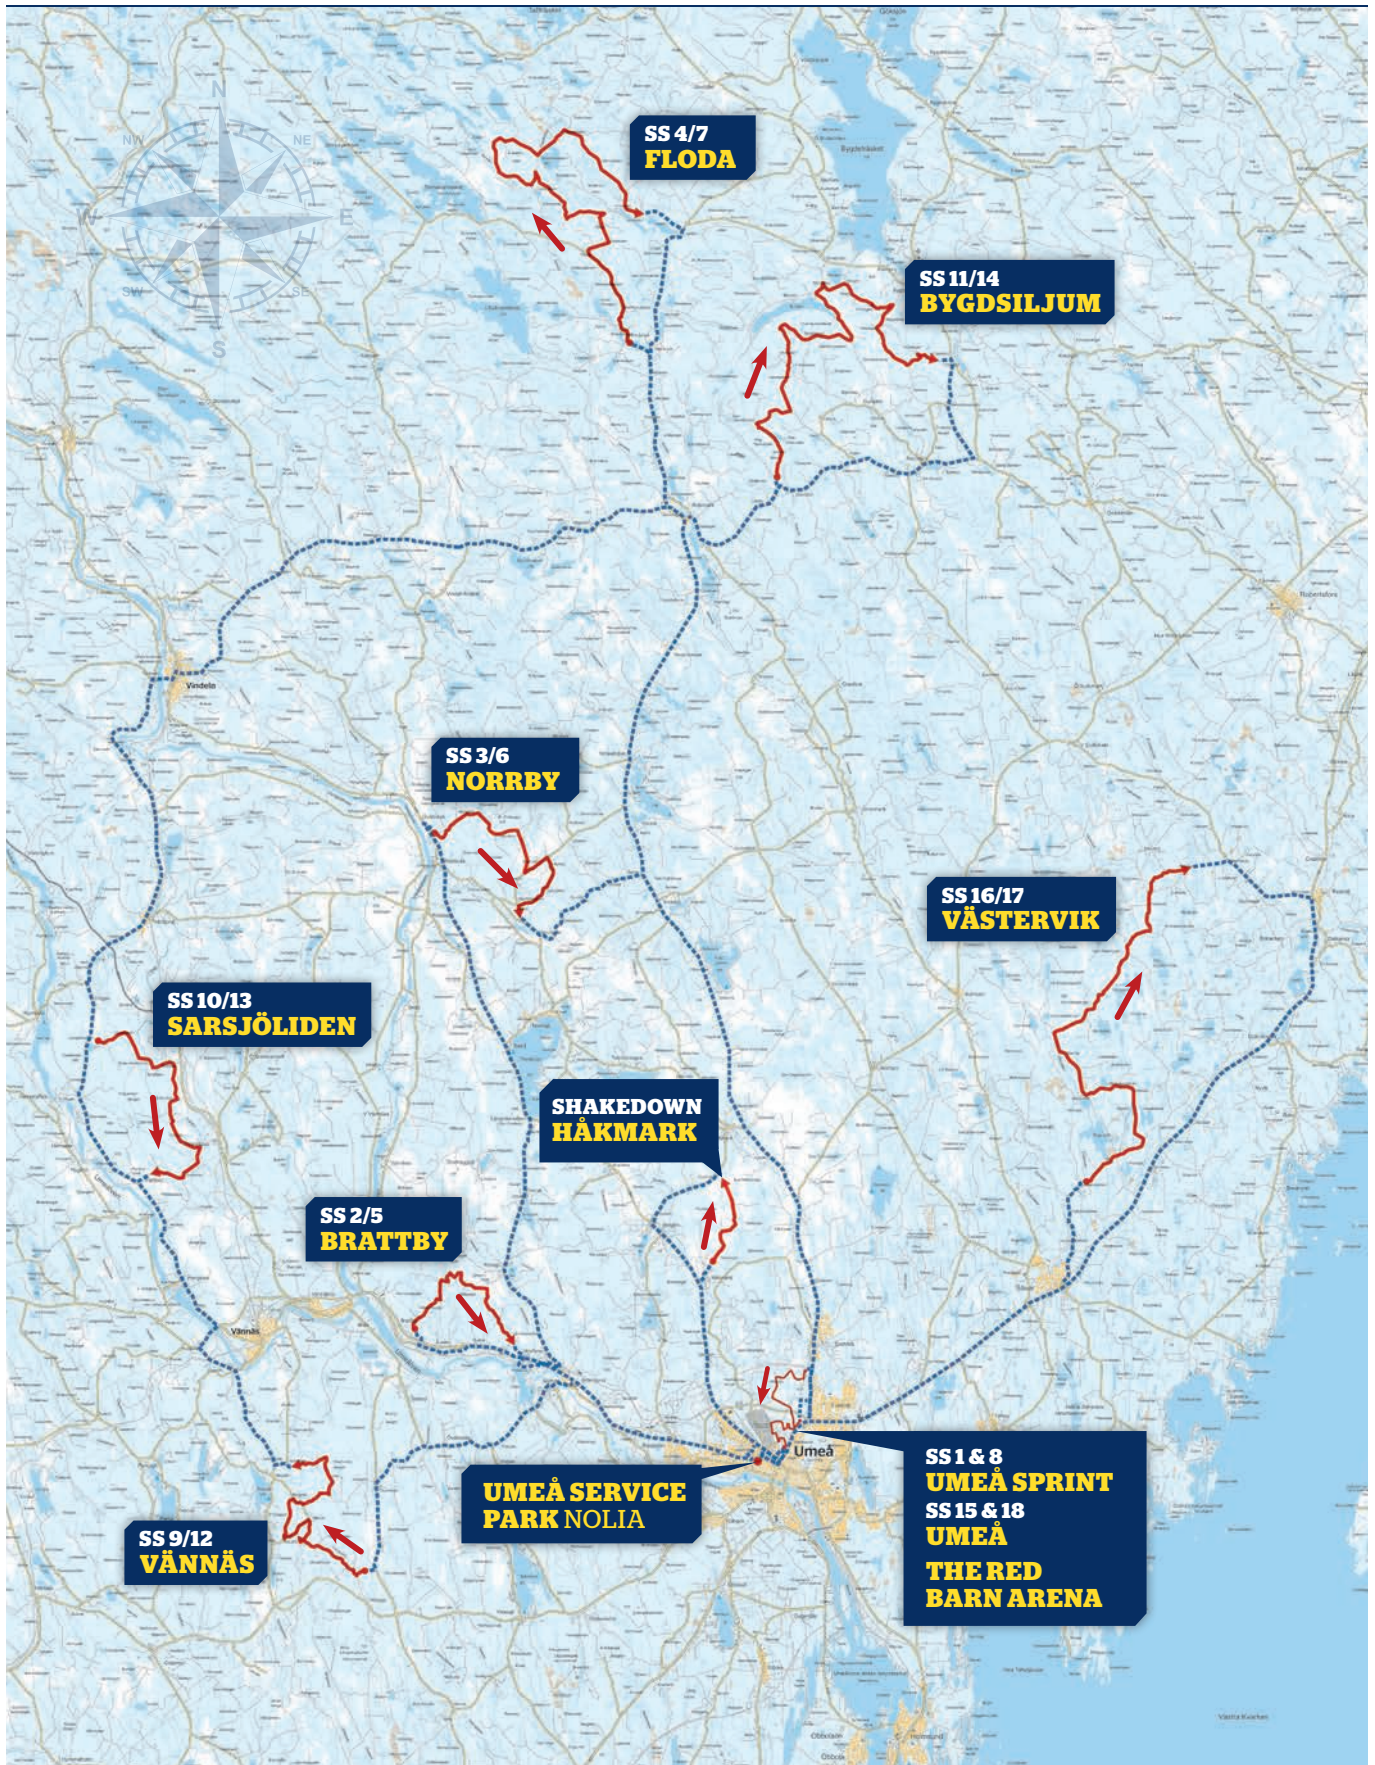

RALLY GUIDE 1

Appendix 2 - Maps and Drawings

15-18 FEBRUARY 2024

OVERVIEW - MAP RALLY SWEDEN 2024

DAY 1 - THURSDAY RALLY SWEDEN 2024

DAY 2 - FRIDAY RALLY SWEDEN 2024

DAY 3 - SATURDAY RALLY SWEDEN 2024

DAY 4 - SUNDAY RALLY SWEDEN 2024

CITY MAP UMEÅ RALLY SWEDEN 2024

RALLY SWEDEN

15-18 FEBRUARY 2024

RALLY SWEDEN

RALLYSWEDEN.COM