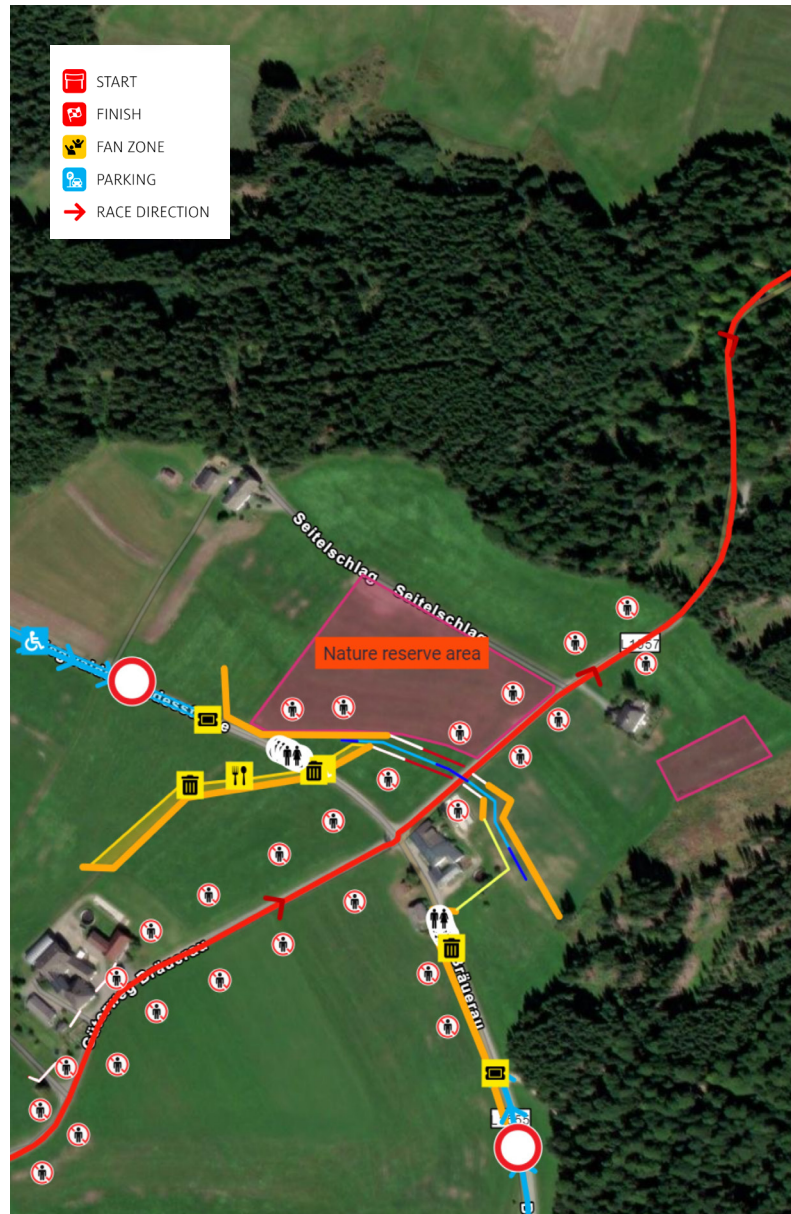

PARKING

» 500 Parking spaces

GPS: 48.688527995, 13.830833565

[Navigation with Google Maps](#)

[Navigation with waze](#)