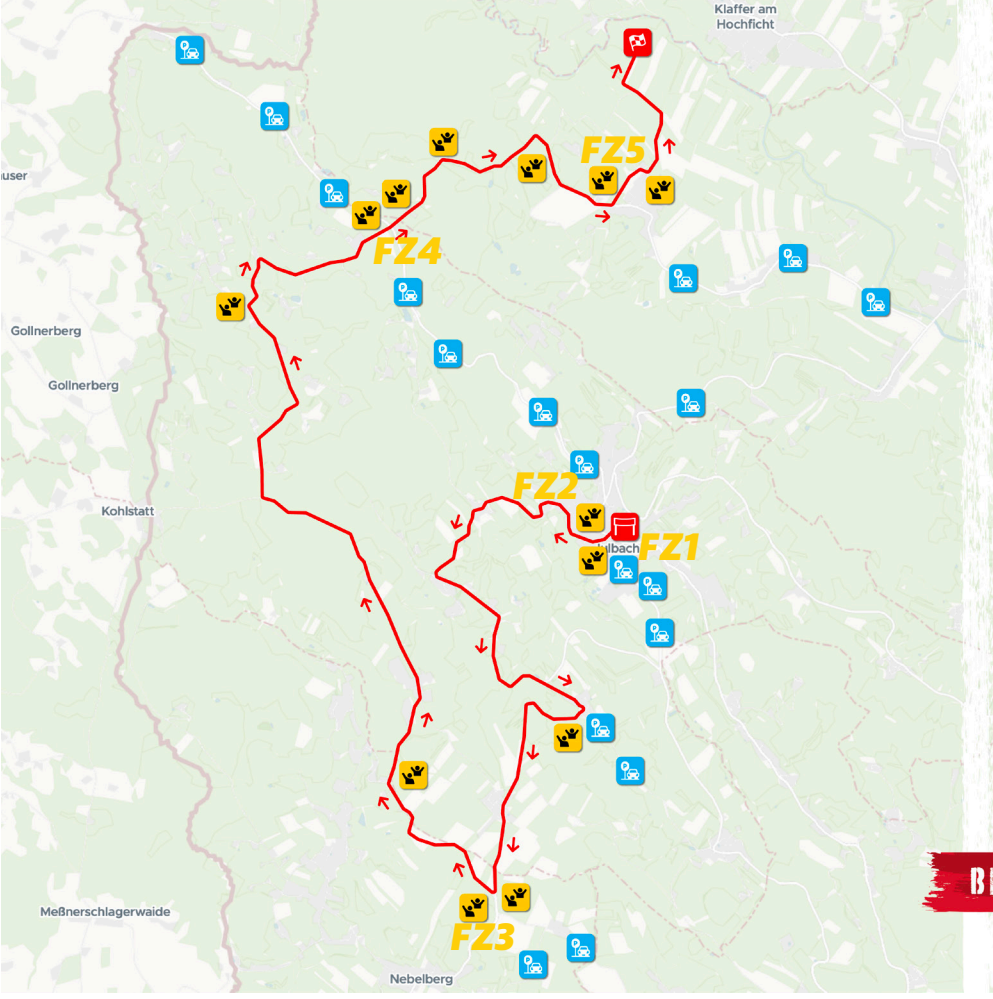

» barrier free

- Tickets & Ticketcontrol
- Catering
- Disable spectator area
- Disable toilet
- Toilet
- Media Photo point

PARKING

» 500 Parking spaces

GPS: 48.656472105, 13.867876147

[Navigation with Google Maps](#)

[Navigation with waze](#)

SUNDAY 29. 10.

BÖHMERWALD

SS 15/17

17.25 km

SS 15 8:15 **SS 17 10:33**

- START
- FINISH
- FAN ZONE
- PARKING
- RACE DIRECTION

BEYOND BORDERS