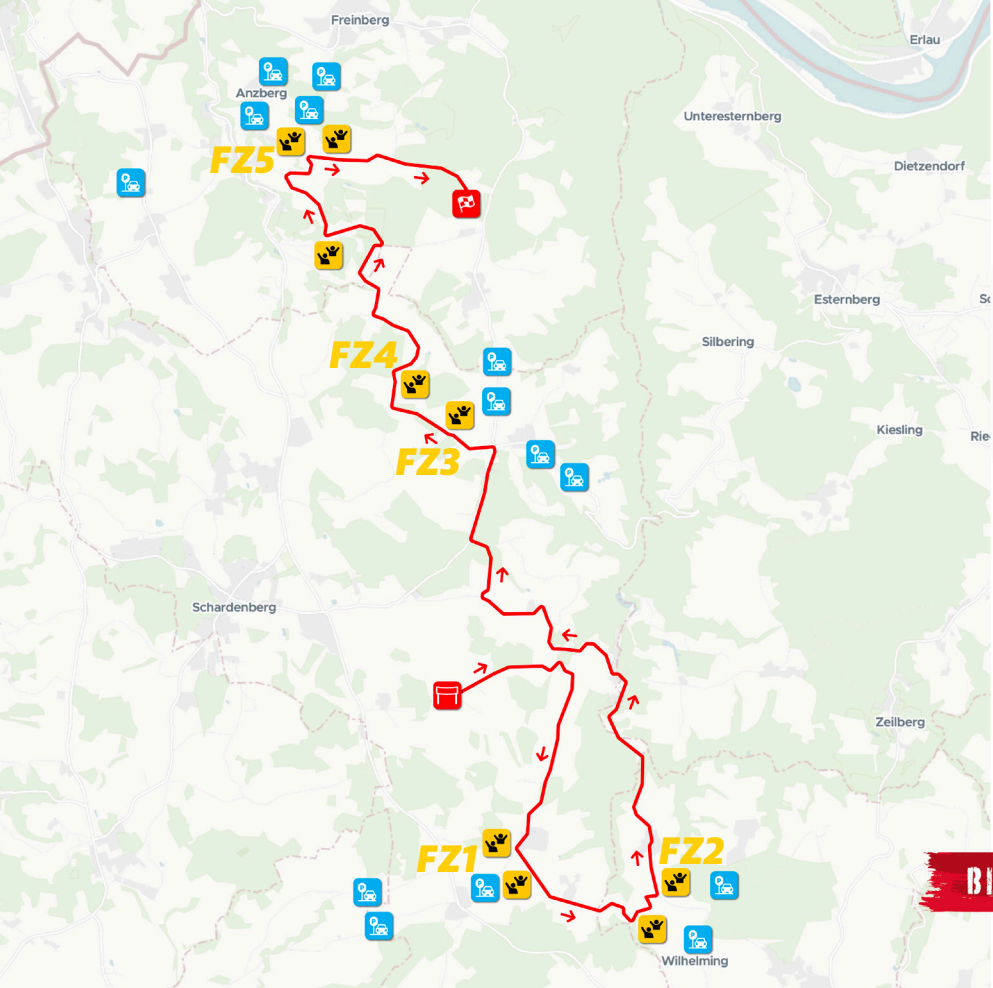

SS 9-12 Fan Zone 4

- Tickets & Ticketcontrol
- Toilet
- Catering

PARKING

» 500 Parking spaces

GPS: 48.53564241,13.52889544

[Navigation with Google Maps](#)

[Navigation with waze](#)

SATURDAY 28.10.