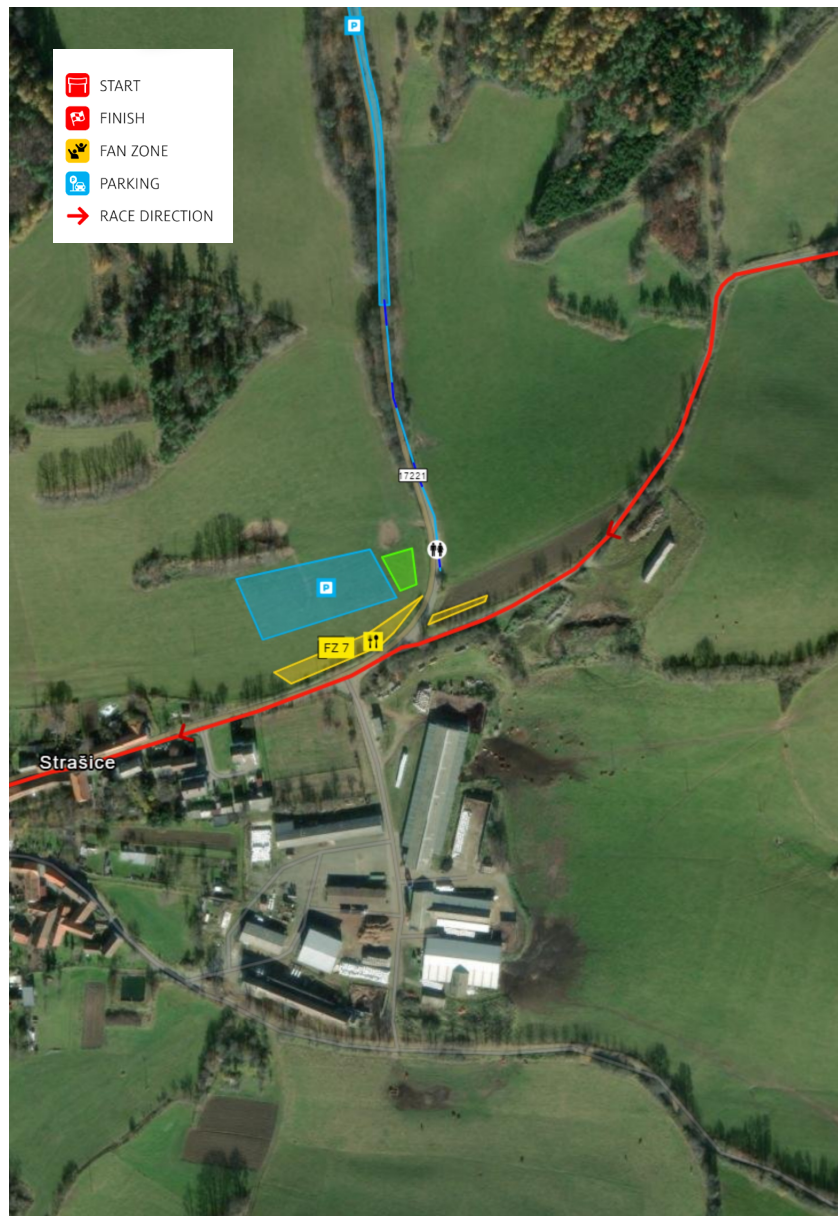

PARKING

- » 350 Parking spaces
- » Parking pre-reservation
  www.centraleuropeanrally.eu/tickets

GPS: 49.20362373,13.7330237

[Navigation with Google Maps](#)

[Navigation with waze](#)