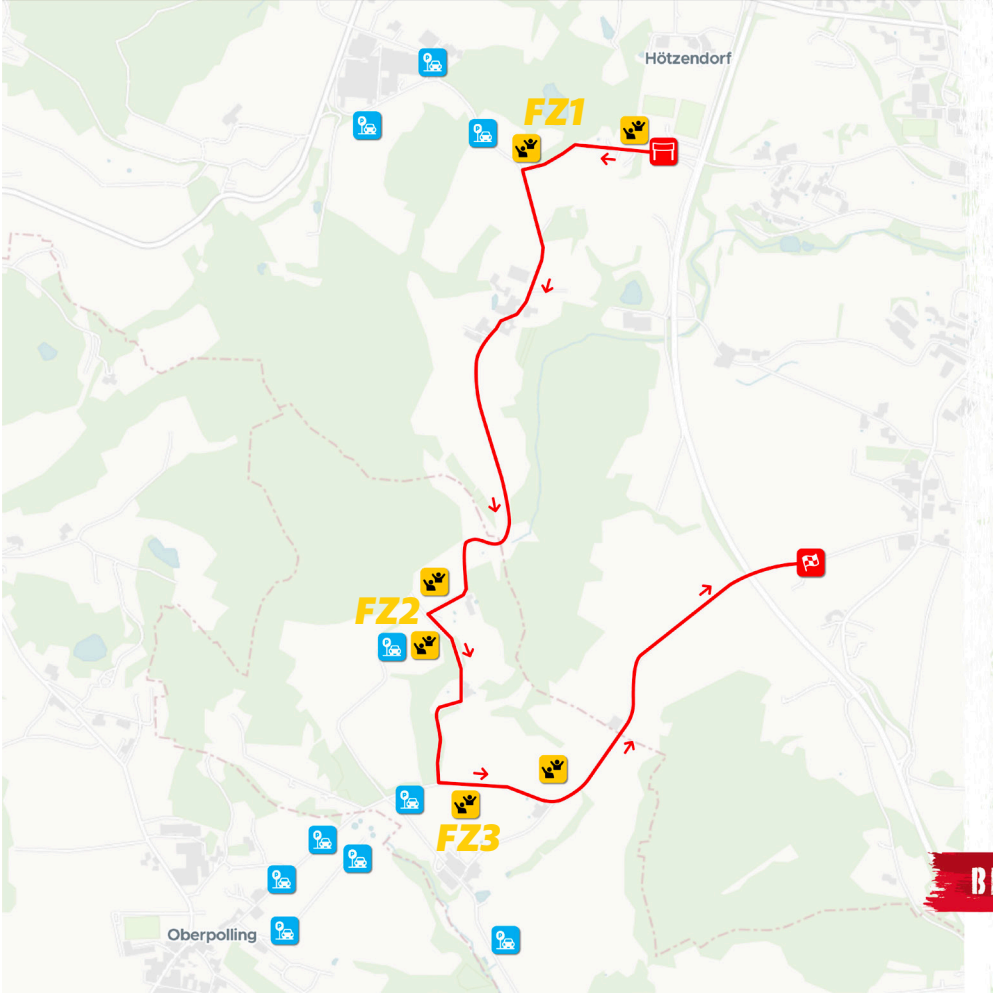

PARKING

- » 900 Parking spaces
- » Bus shuttle service

GPS: 48.684615524, 13.755339541

[Navigation with Google Maps](#)

[Navigation with waze](#)

WEDNESDAY 25. 10.

SHAKEDOWN TITTLING

SD 3.38 km