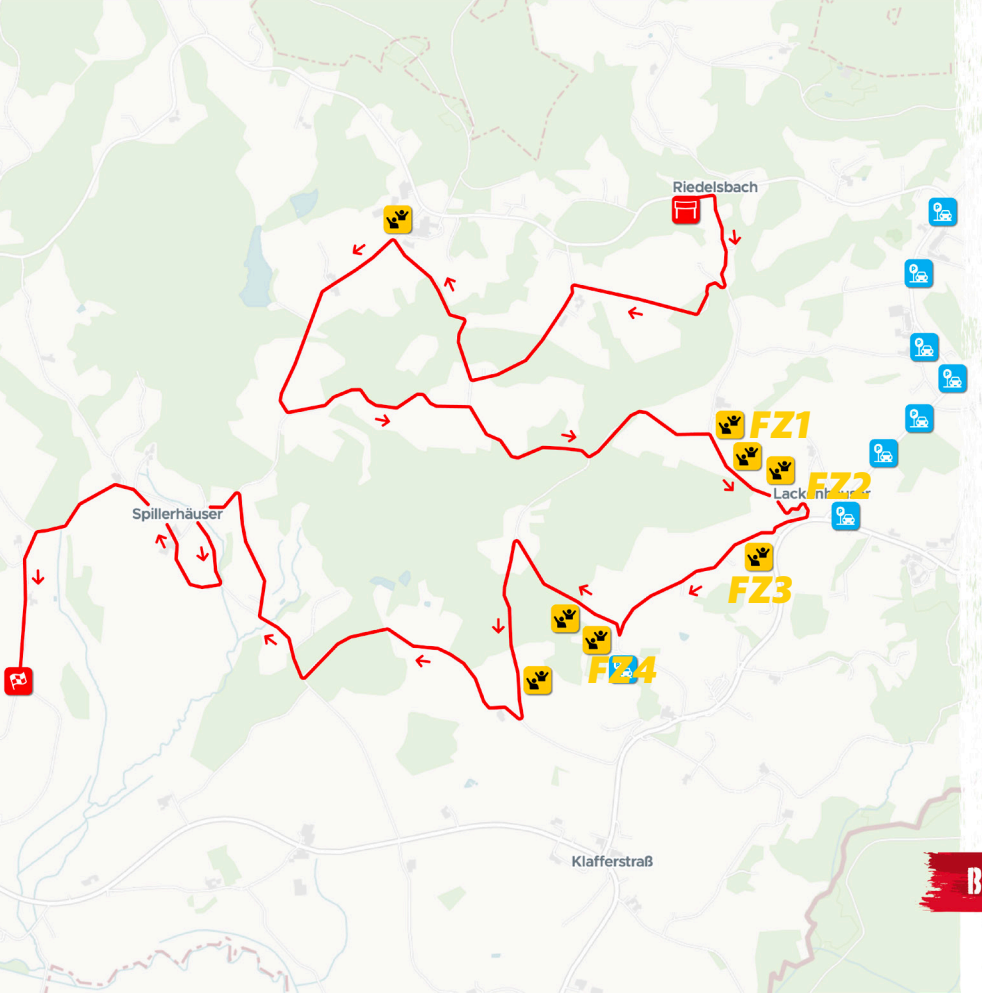

[Navigation with Google Maps](#)

[Navigation with waze](#)

KNAUS TABBERT BAYERISCHER WALD

SS 11/14

11.88 km

SS 11 11:05 SS 14 18:05

-  START
-  FINISH
-  FAN ZONE
-  PARKING
-  RACE DIRECTION

BEYOND BORDERS