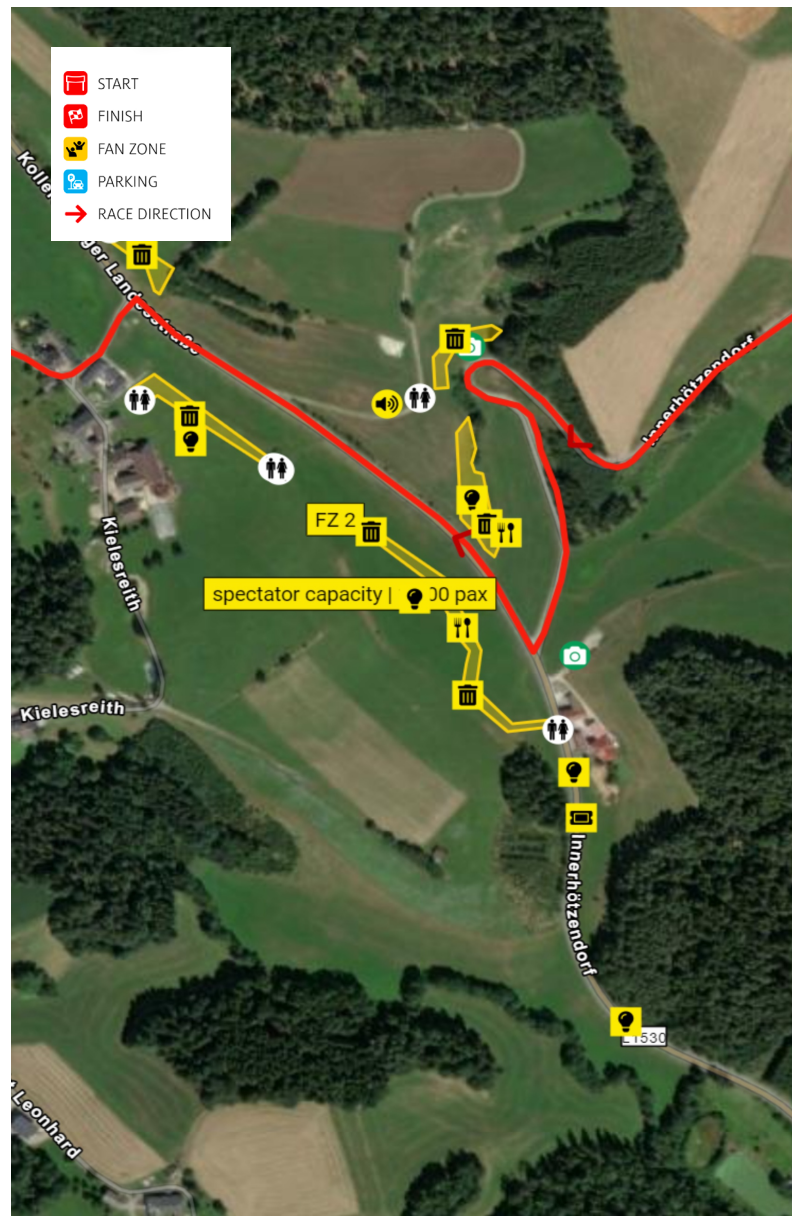

PARKING

- » Parking garage
- » Bus shuttle service

GPS: 49.40943814,13.34941685

[Navigation with Google Maps](#)

[Navigation with waze](#)