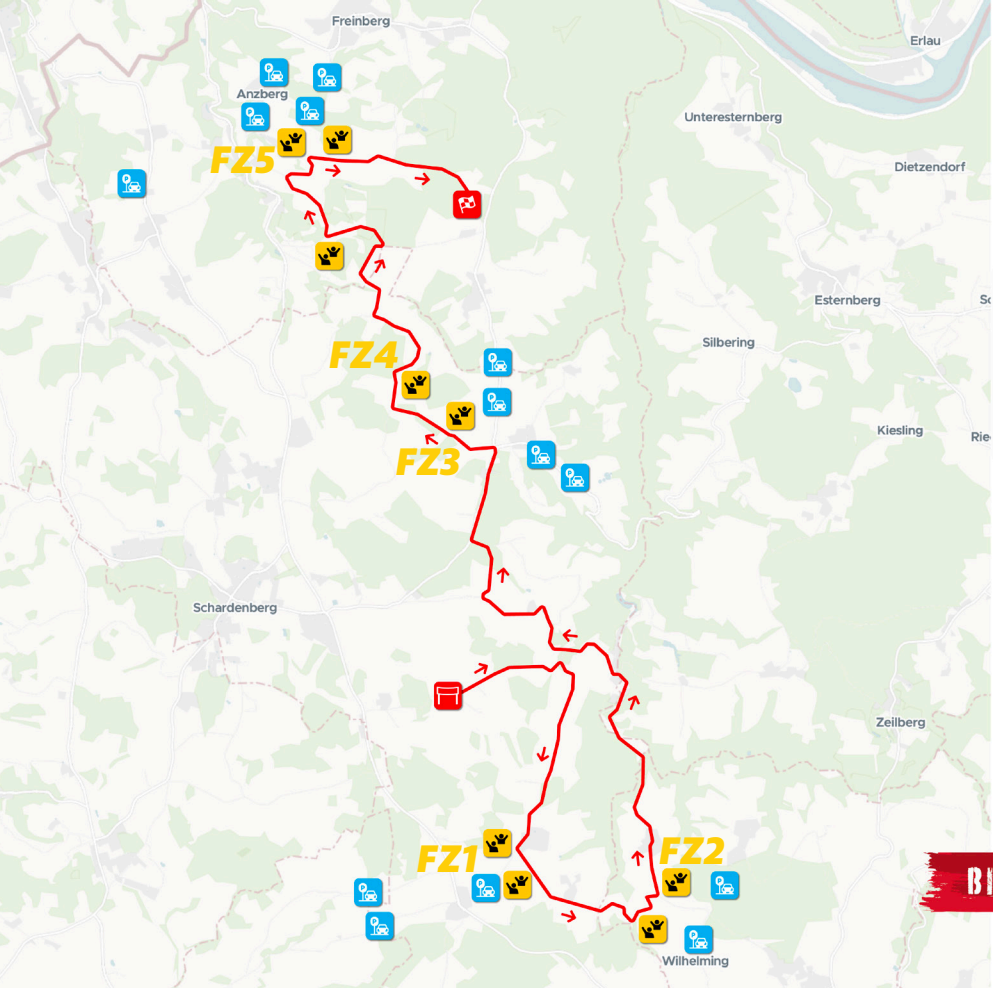

PARKING

- » 700 Parking spaces
- » Parking pre-reservation
www.centraleuropeanrally.eu/tickets

GPS: 49.044474038, 13.909728594

[Navigation with Google Maps](#)

[Navigation with waze](#)

SATURDAY 28. 10.

SCHÄRDINGER INNVIERTEL