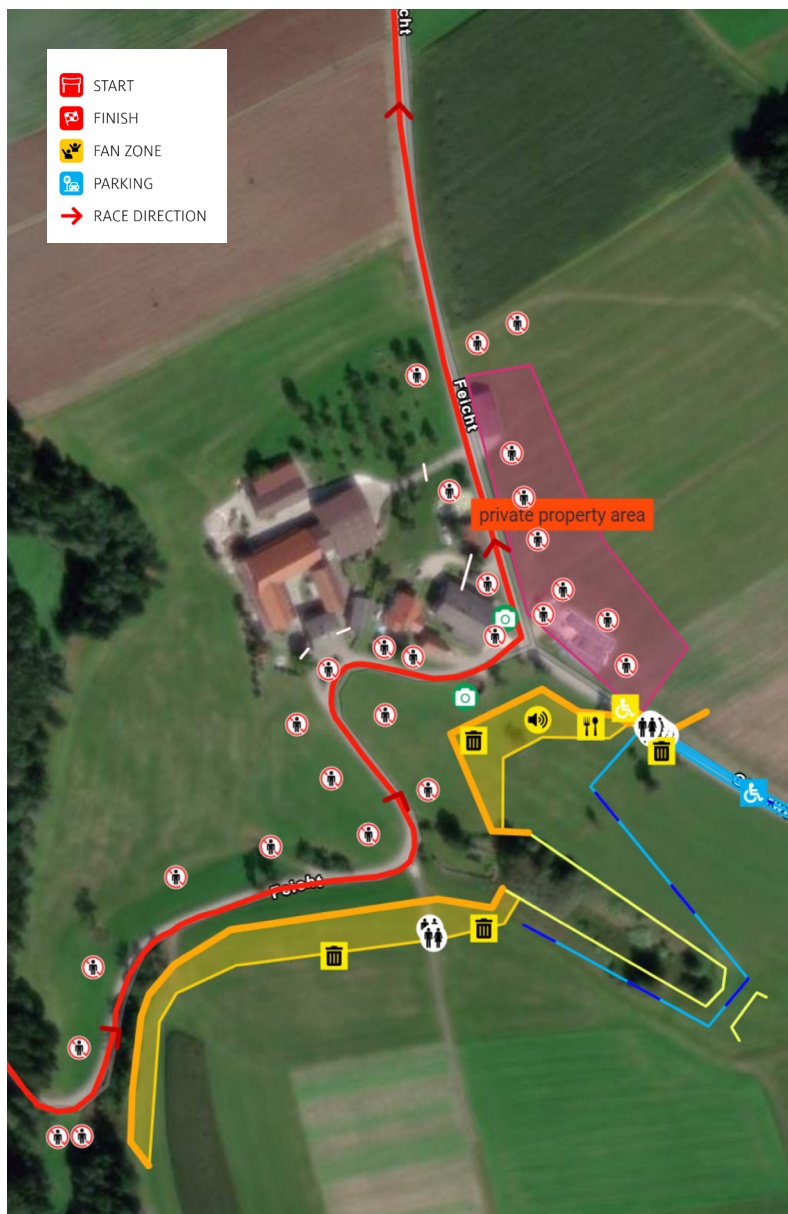

PARKING

» 1500 Parking spaces

GPS: 48.4931197,13.55293991

[Navigation with Google Maps](#)

[Navigation with waze](#)