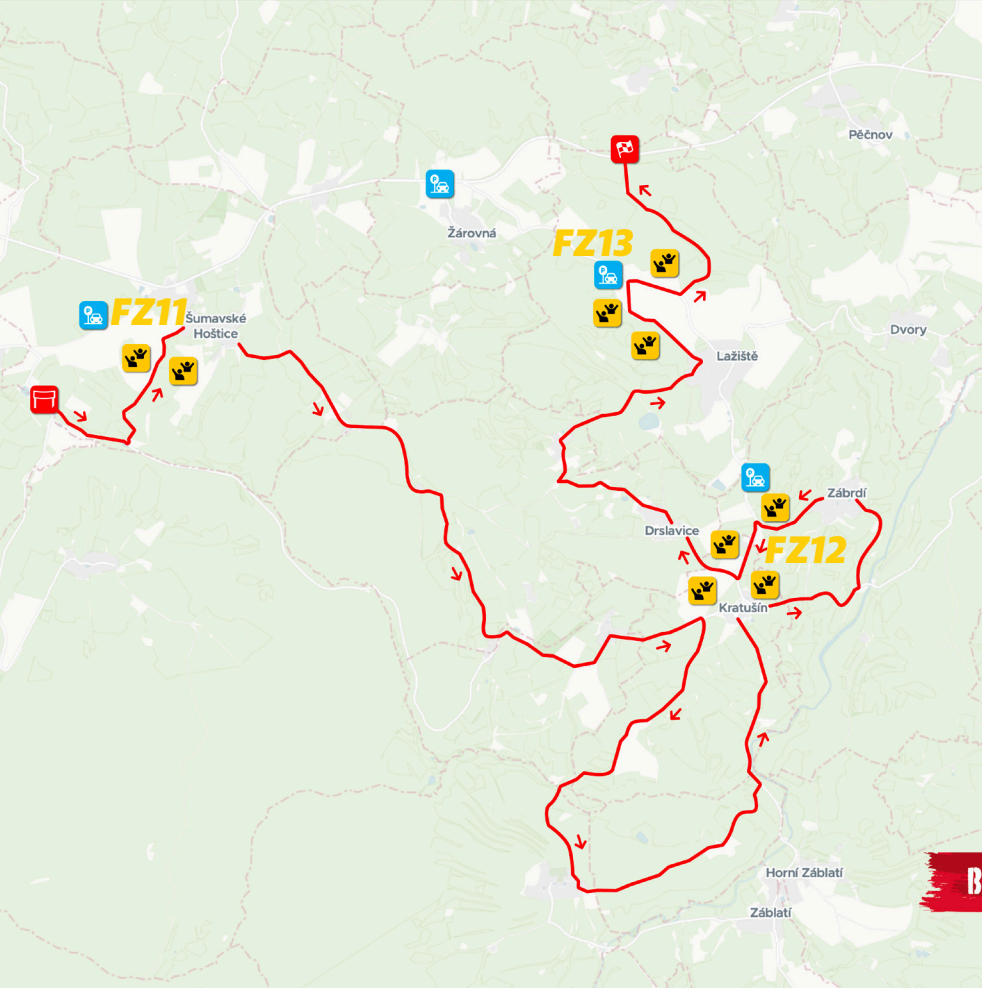

ŠUMAVSKÉ HOŠTICE

SS 5/8

23.43 km

SS 5 12:15

SS 8 16:57

- START
- FINISH
- FAN ZONE
- PARKING
- RACE DIRECTION

BEYOND BORDERS