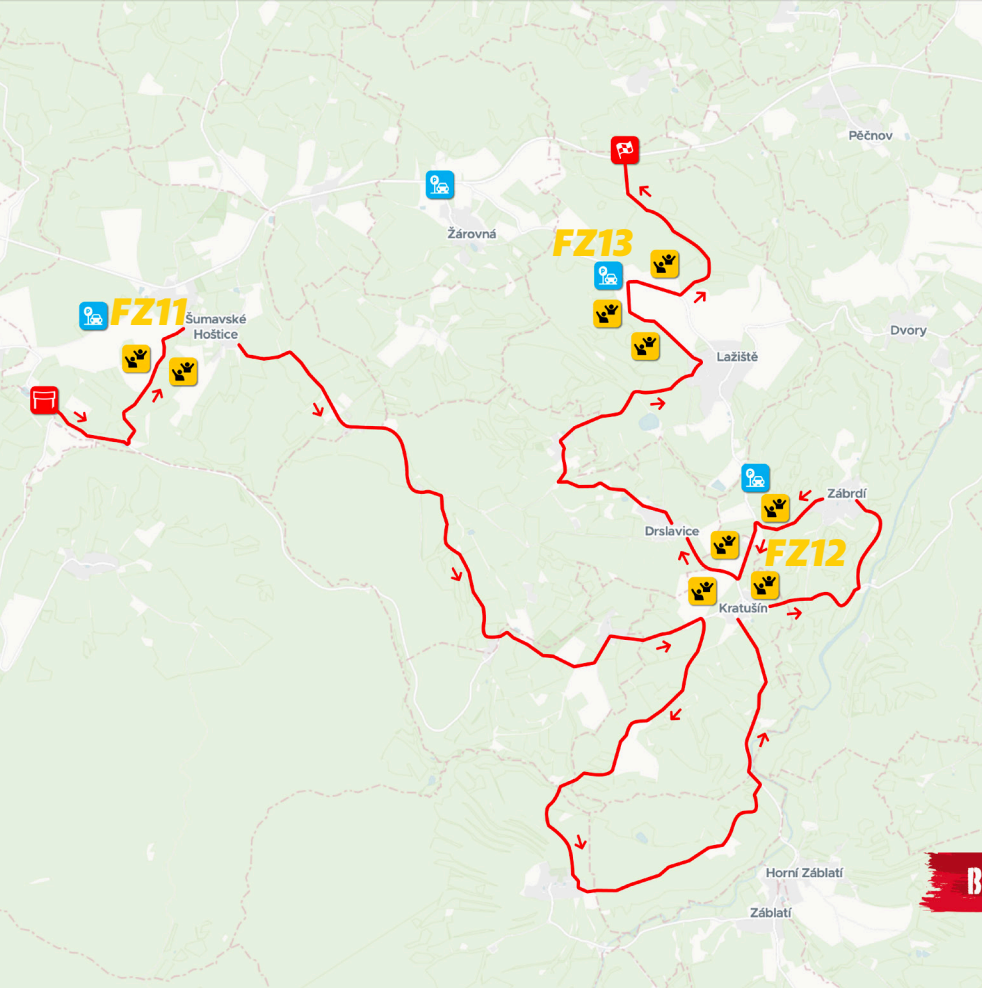

ŠUMAVSKÉ HOŠTICE

SS 5/8

23.43 km

SS 5 12:15

SS 8 16:57

- START
- FINISH
- FAN ZONE
- PARKING
- RACE DIRECTION

BEYOND BORDERS