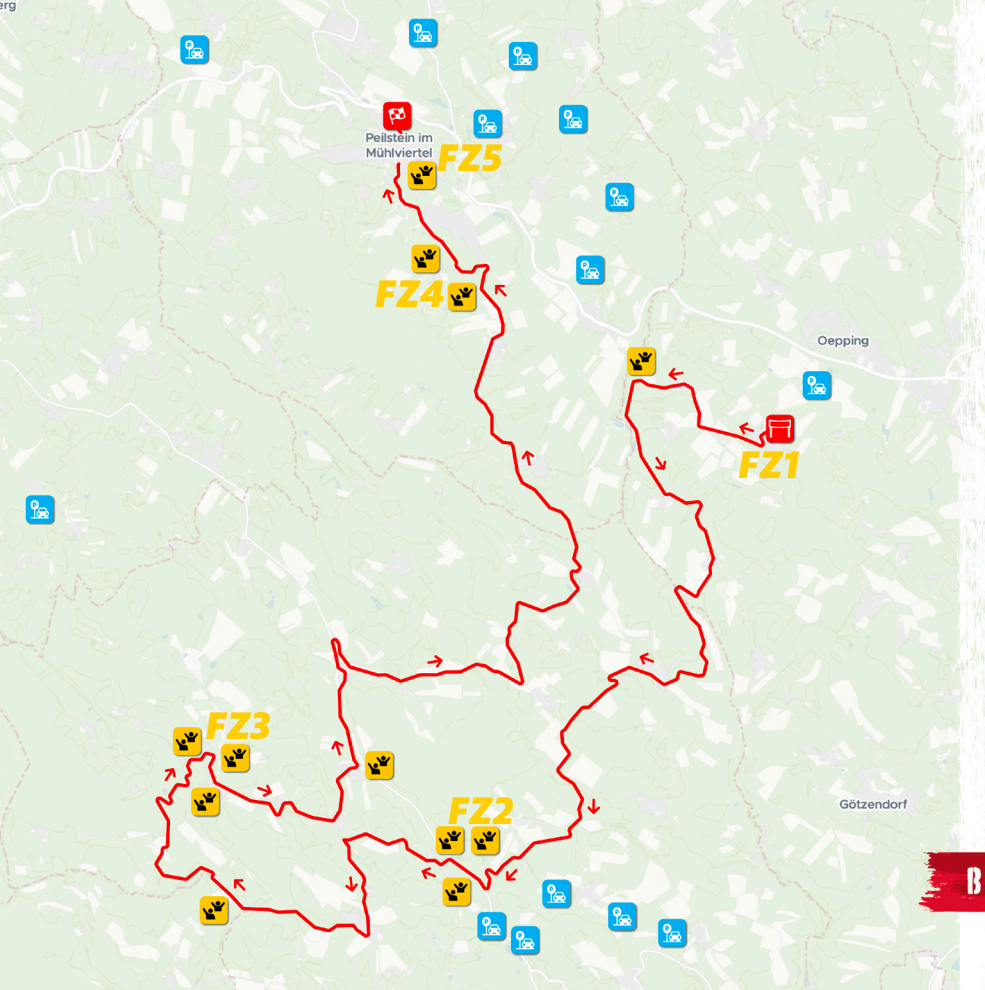

[Navigation with waze](#)

SATURDAY 28. 10.

MÜHLTAL

SS 10/13

27.83 km

SS 10 10:01 SS 13 17:01

-  START
-  FINISH
-  FAN ZONE
-  PARKING
-  RACE DIRECTION

BEYOND BORDERS