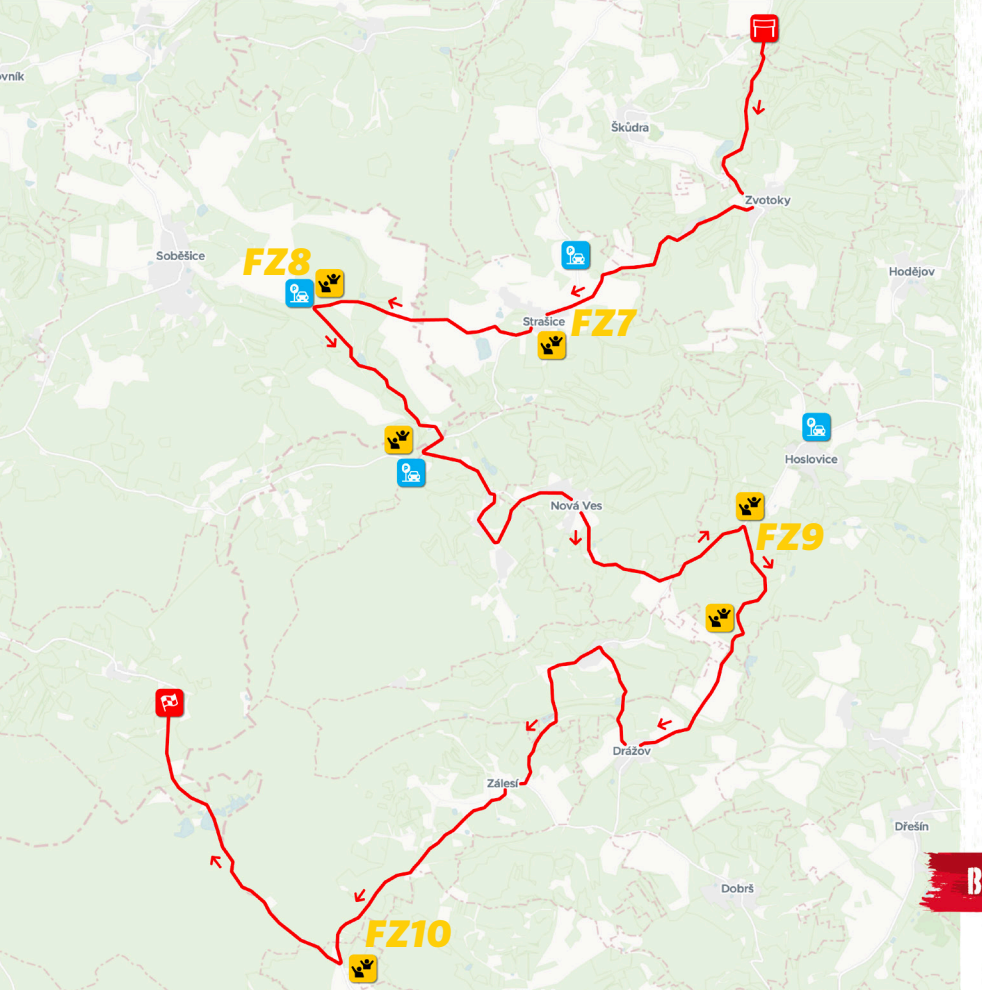

FRIDAY 27. 10.

ZVOTOKY

SS 4/7

23.81 km

SS 4 10:42

SS 7 15:24

- START
- FINISH
- FAN ZONE
- PARKING
- RACE DIRECTION

BEYOND BORDERS

SS 4-7 Fan Zone 8

Tickets & Ticketcontrol

Toilet

Catering

PARKING

- » 600 Parking spaces
- » Parking pre-reservation
  www.centraleuropeanrally.eu/tickets

GPS: 49.20402322,13.69980826

[Navigation with Google Maps](#)

[Navigation with waze](#)