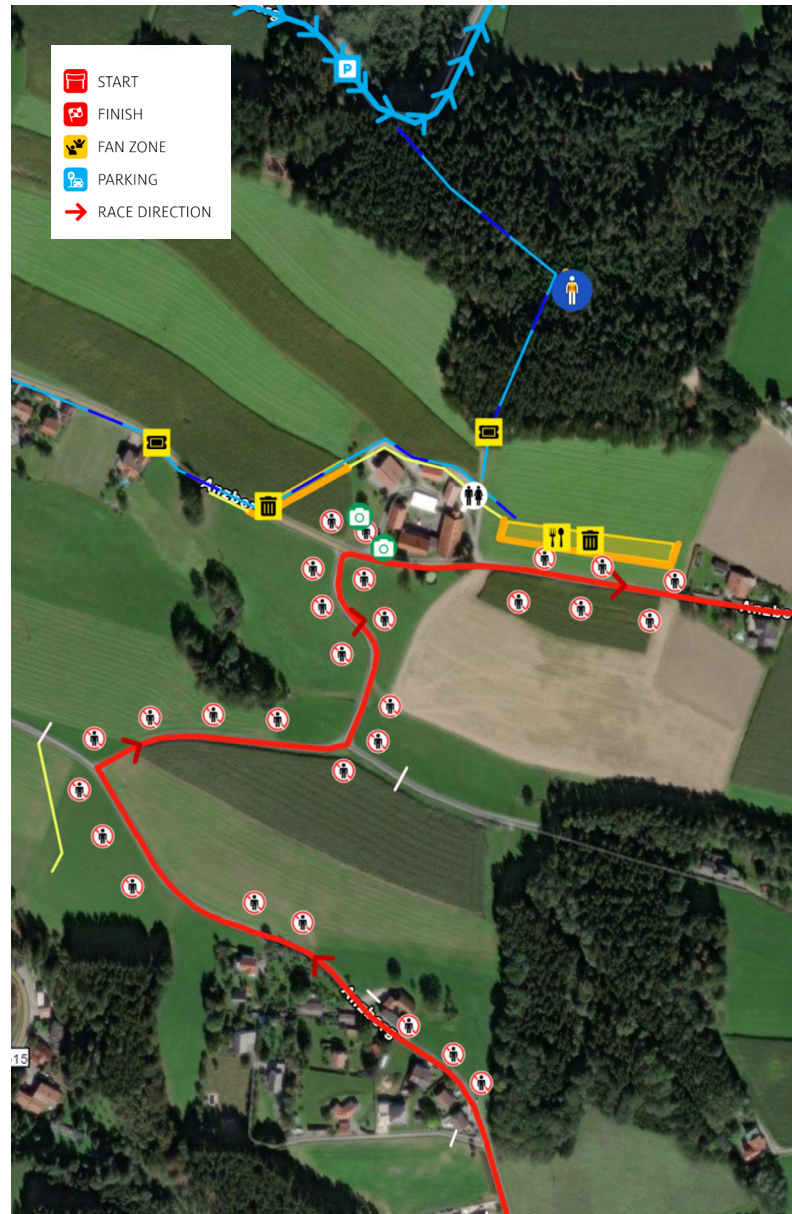

PARKING

» 350 Parking spaces

GPS: 48.55860862,13.49989961

[Navigation with Google Maps](#)

[Navigation with waze](#)