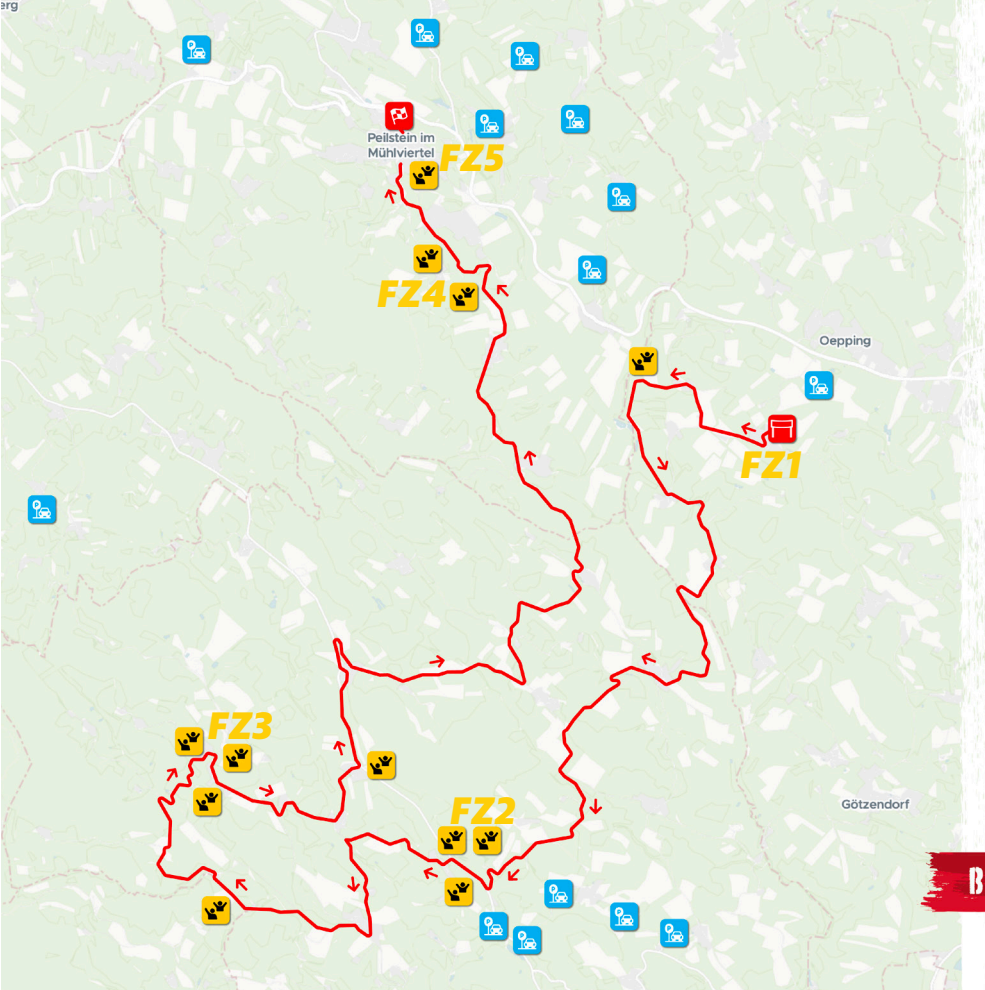

[Navigation with waze](#)

SATURDAY 28. 10.

MÜHLTAL

SS 10/13

27.83 km

SS 10 10:01 SS 13 17:01

-  START
-  FINISH
-  FAN ZONE
-  PARKING
-  RACE DIRECTION

BEYOND BORDERS