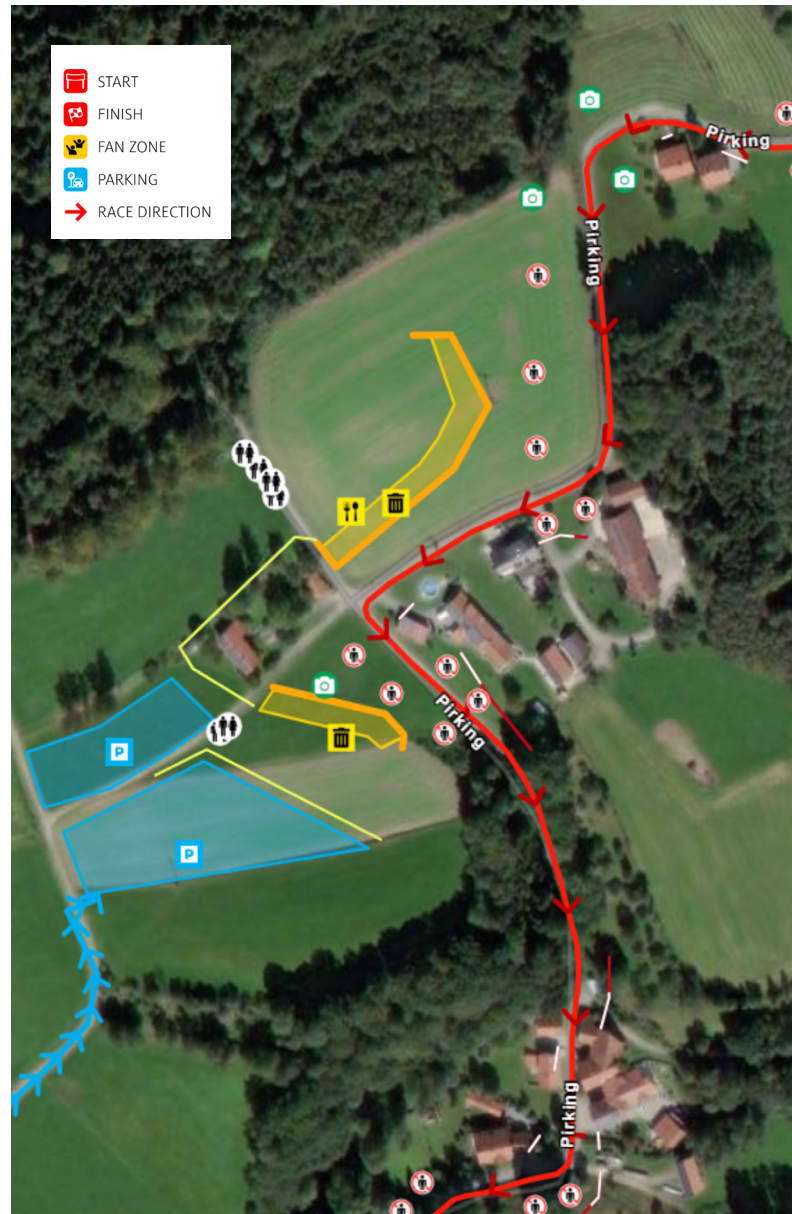

PARKING

» 300 Parking spaces

GPS: 48.713984262, 13.356247443

[Navigation with Google Maps](#)

[Navigation with waze](#)