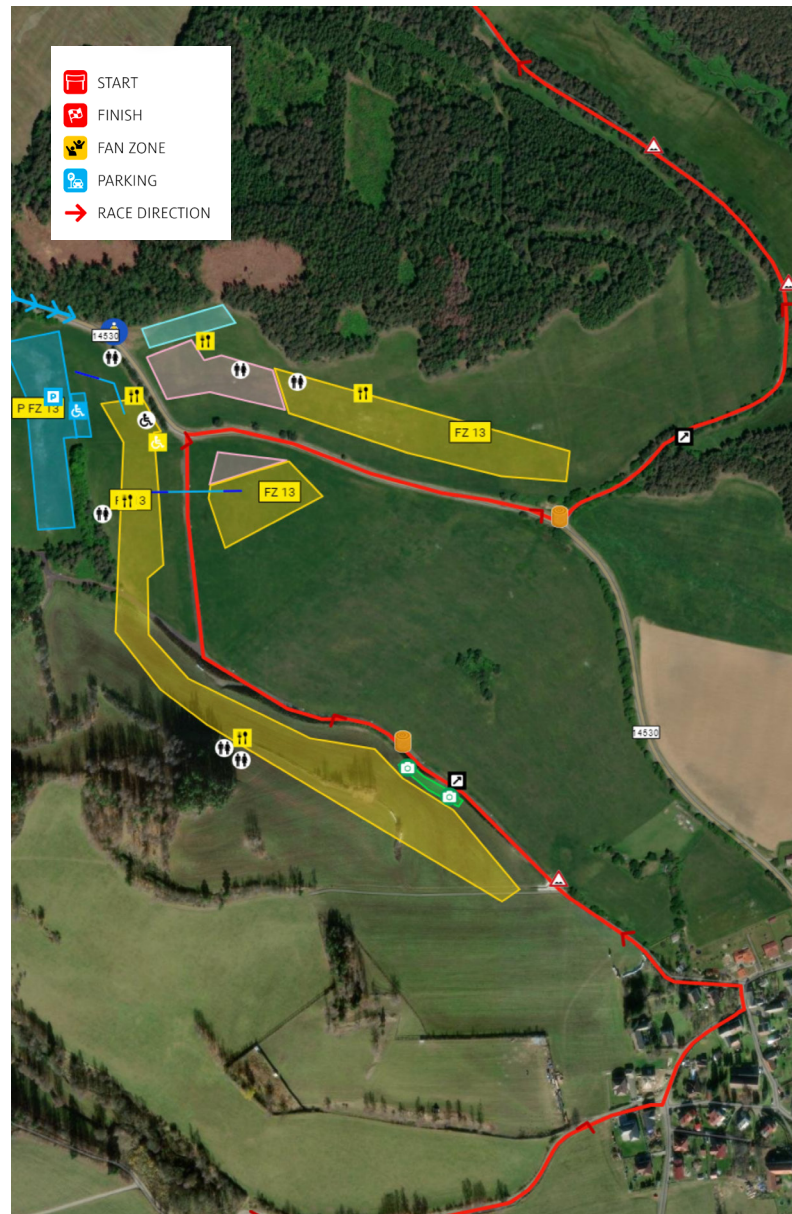

PARKING

- » 700 Parking spaces
- » Parking pre-reservation
  www.centraleuropeanrally.eu/tickets

GPS: 49.044474038, 13.909728594

[Navigation with Google Maps](#)

[Navigation with waze](#)