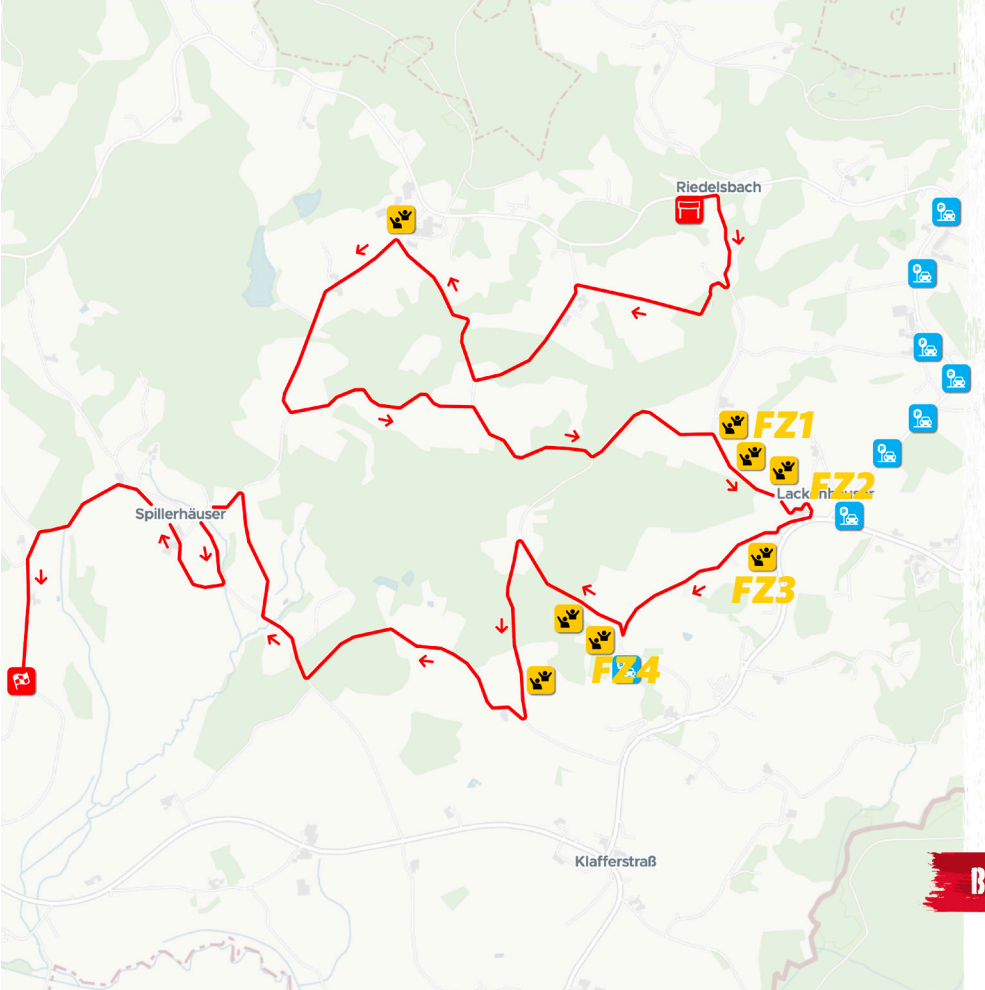

[Navigation with waze](#)

KNAUS TABBERT BAYERISCHER WALD

SS 11/14

11.88 km

SS 11 11:05 SS 14 18:05

-  START
-  FINISH
-  FAN ZONE
-  PARKING
-  RACE DIRECTION

BEYOND BORDERS

SS 11-14 Fan Zone 2