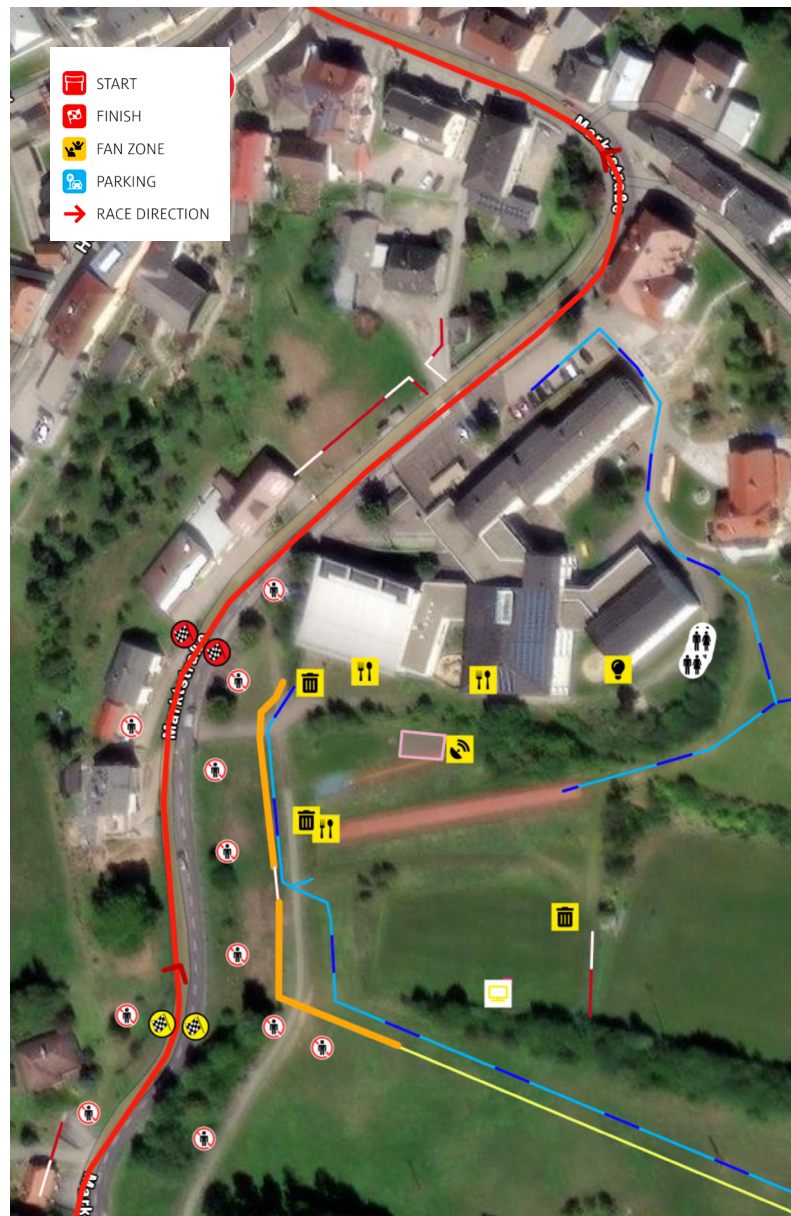

PARKING

» 500 Parking spaces

GPS: 48.613068537, 13.904029721

[Navigation with Google Maps](#)

[Navigation with waze](#)