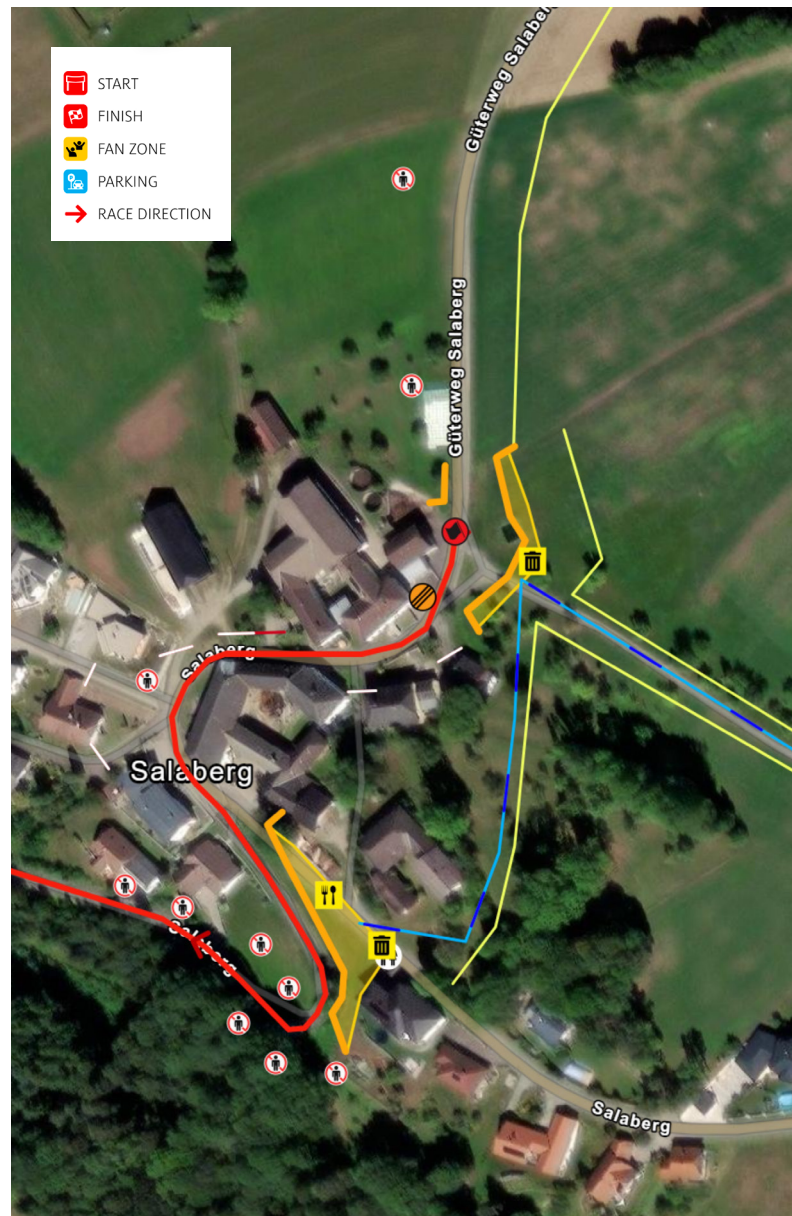

PARKING

» 250 Parking spaces

GPS: 48.59921259,13.94274198

[Navigation with Google Maps](#)

[Navigation with waze](#)