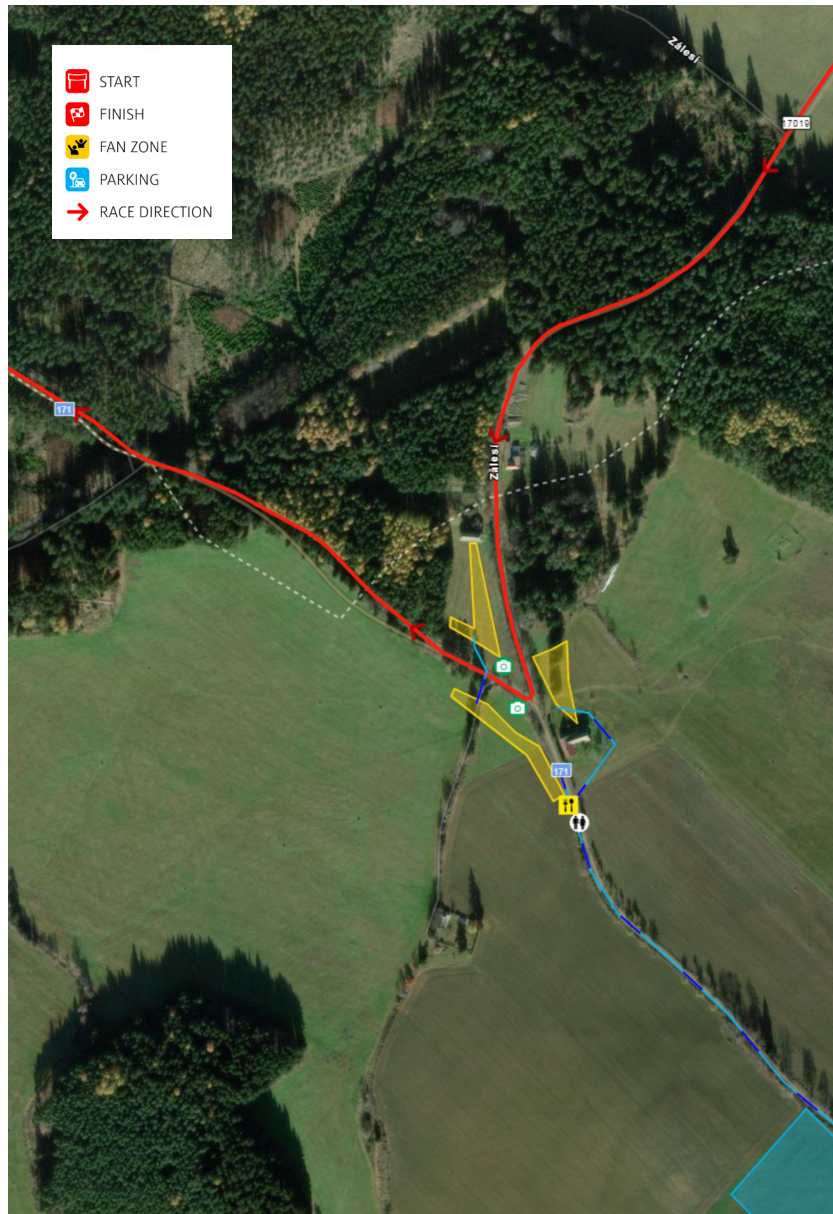

PARKING

- » 700 Parking spaces
- » Parking pre-reservation
  www.centraleuropeanrally.eu/tickets

GPS: 49.14458052,13.7090665

[Navigation with Google Maps](#)

[Navigation with waze](#)