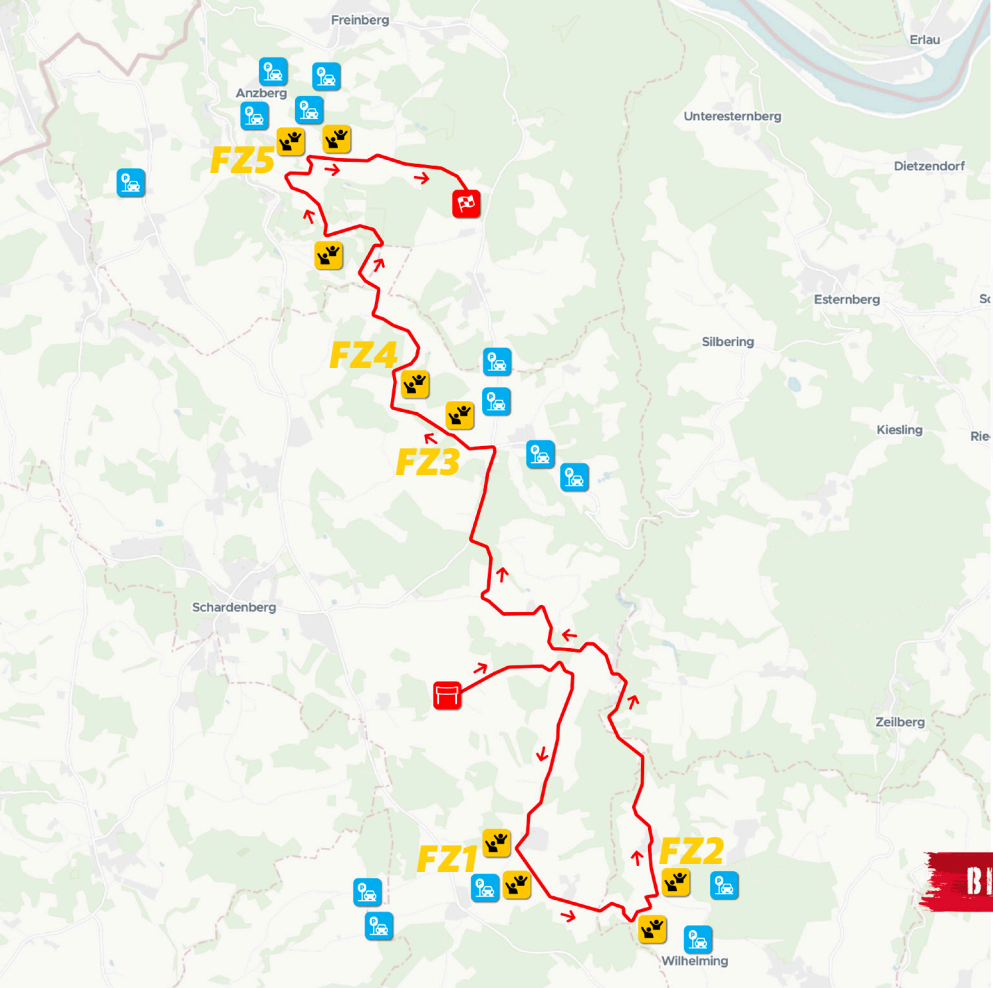

Toilet

Catering

PARKING

» 700 Parking spaces

GPS: 48.49882285,13.52757376

[Navigation with Google Maps](#)

[Navigation with waze](#)

SATURDAY 28. 10.