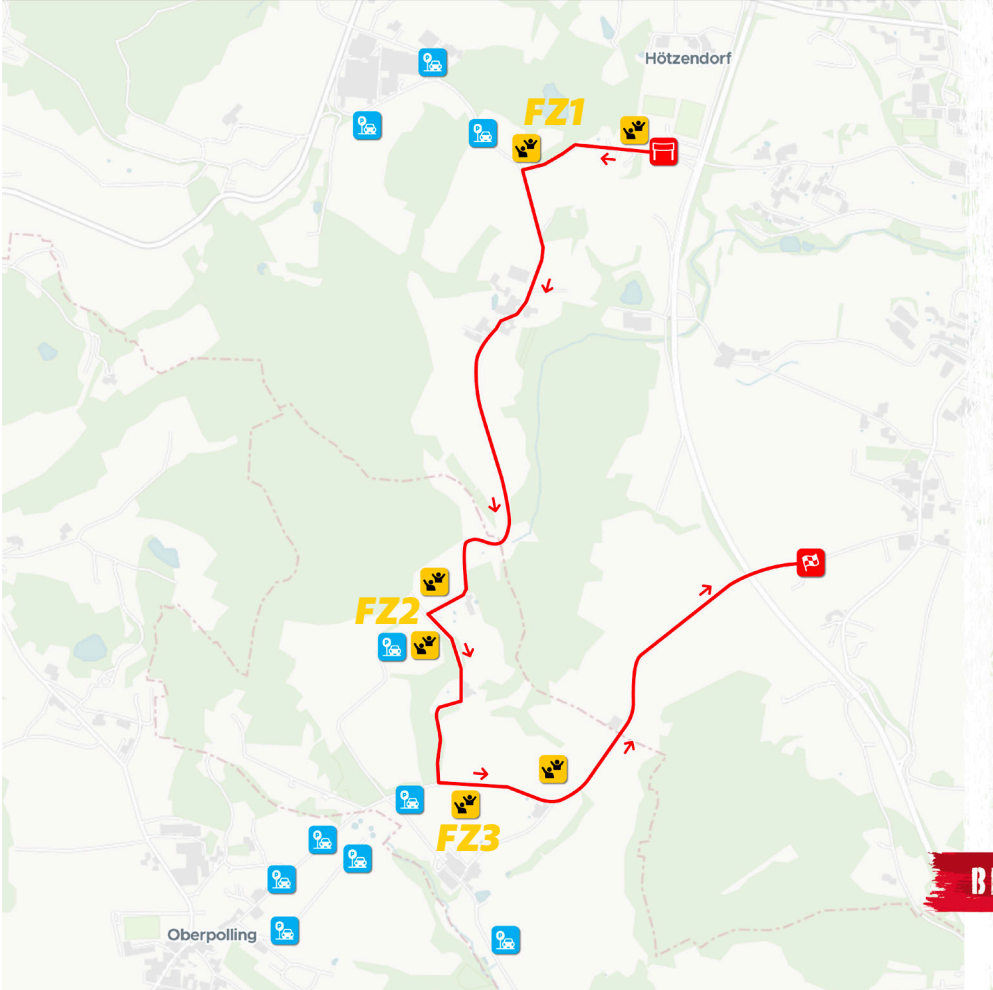

WEDNESDAY 25. 10.

SHAKEDOWN TITTLING

SD 3.38 km

16:01

- START
- FINISH
- FAN ZONE
- PARKING
- RACE DIRECTION

BEYOND BORDERS

SHAKEDOWN Fan Zone 2

Catering

Speaker

Toilet

Media Photo point

PARKING

» 300 Parking spaces

GPS: 48.713984262, 13.356247443

[Navigation with Google Maps](#)

[Navigation with waze](#)