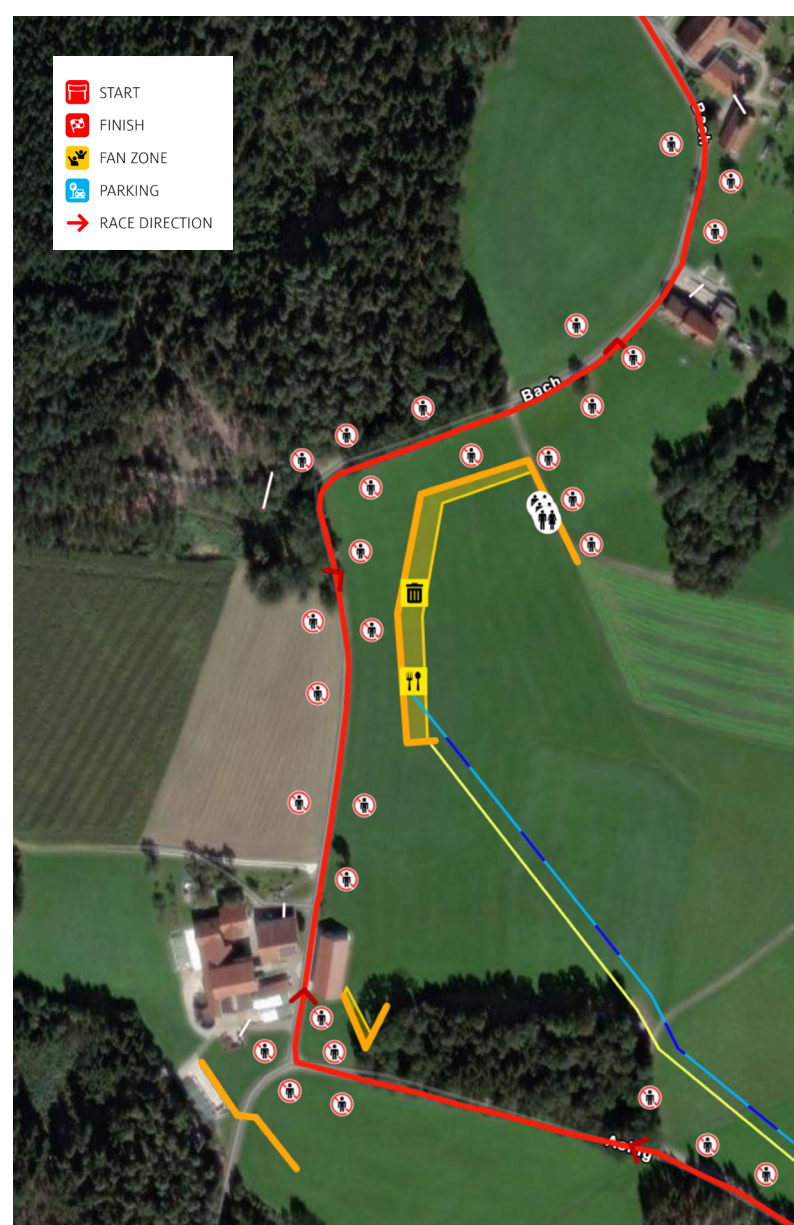

SS 9-12 Fan Zone 4

- Tickets & Ticketcontrol
- Toilet
- Catering

PARKING

» 500 Parking spaces

GPS: 48.53564241,13.52889544

[Navigation with Google Maps](#)

[Navigation with waze](#)

SATURDAY 28.10.