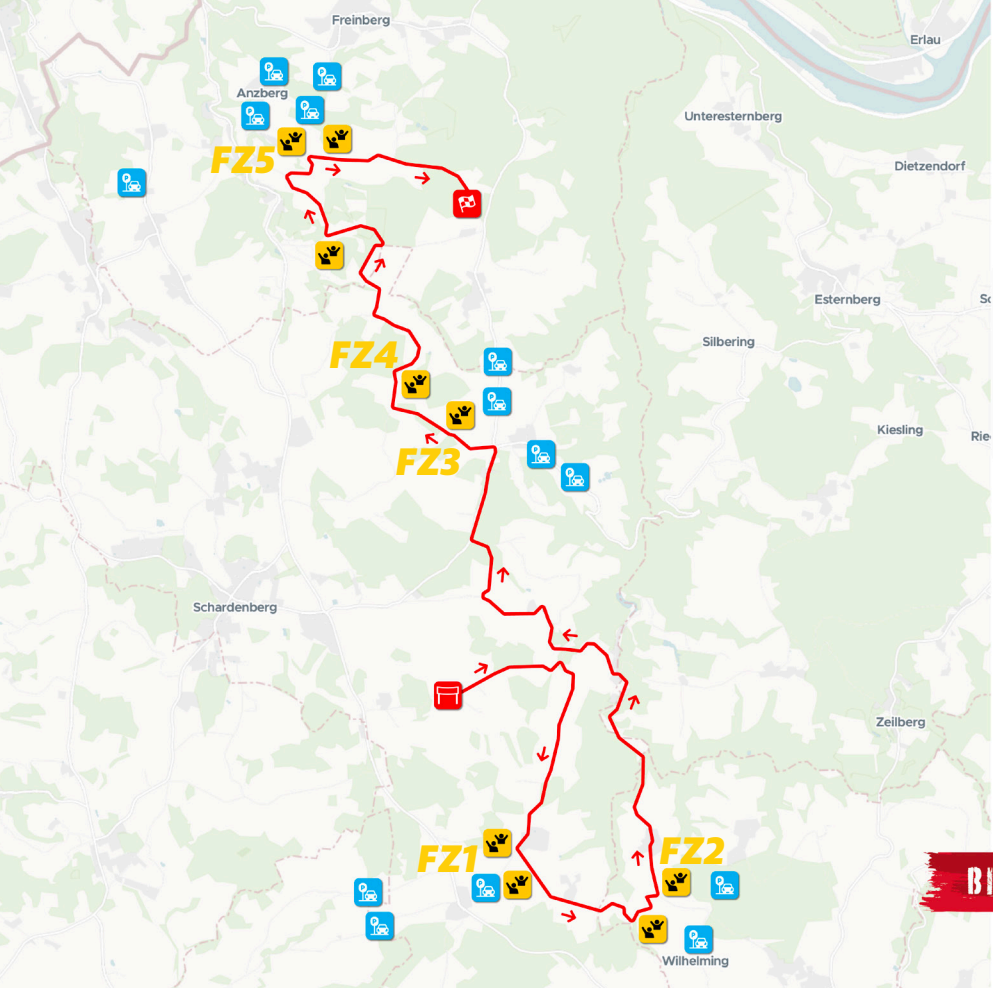

BEYOND BORDERS

SS 9-12 Fan Zone 3

- Tickets & Ticketcontrol
- Catering
- Speaker
- Toilet

PARKING

» 500 Parking spaces

GPS: 48.53564241,13.52889544

[Navigation with Google Maps](#)

[Navigation with waze](#)