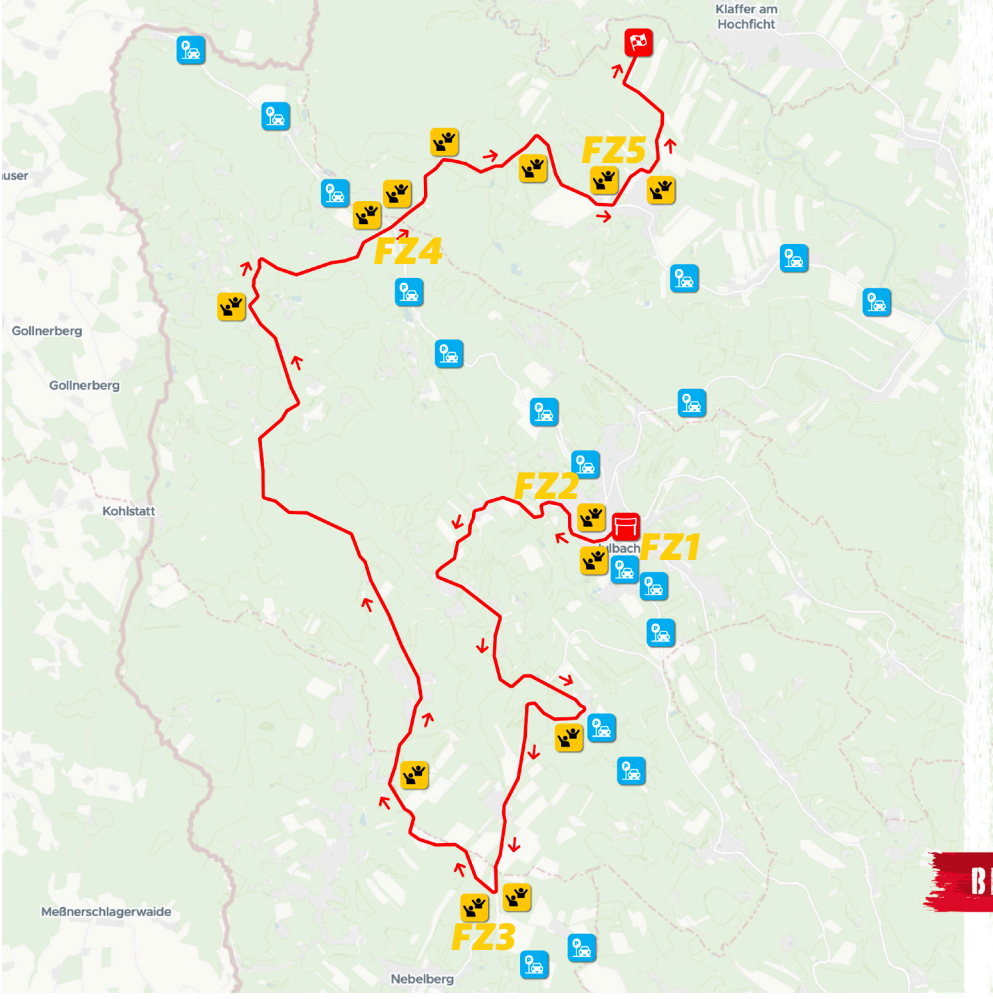

Disable toilet

Catering

Toilet

Disable spectator area

PARKING

» 500 Parking spaces

GPS: 48.688527995, 13.830833565

[Navigation with Google Maps](#)

[Navigation with waze](#)

SUNDAY 29. 10.

BÖHMERWALD

SS 15/17

17.25 km

SS 15 8:15

SS 17 10:33

- START
- FINISH
- FAN ZONE
- PARKING
- RACE DIRECTION