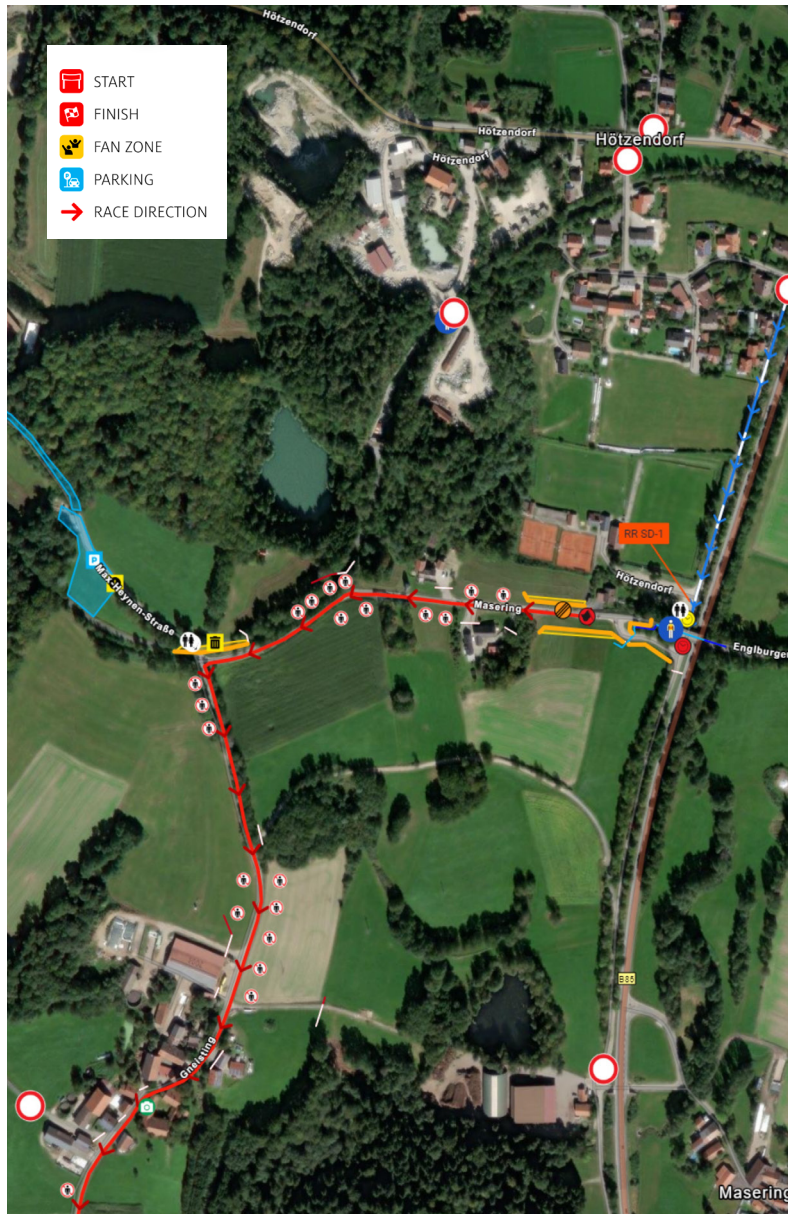

PARKING

» 200 Parking spaces

GPS: 48.728763513, 13.358100536

[Navigation with Google Maps](#)

[Navigation with waze](#)