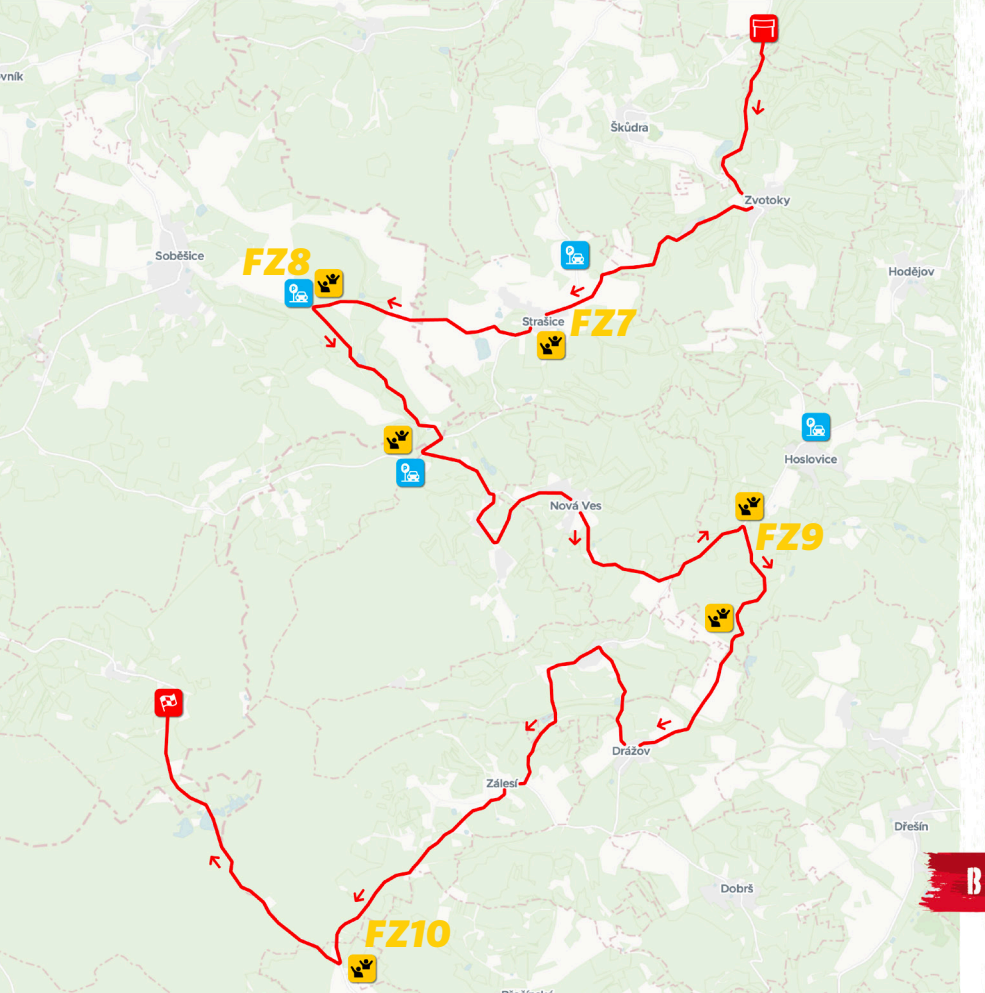

PARKING

- » 600 Parking spaces
- » Parking pre-reservation
www.centraleuropeanrally.eu/tickets

GPS: 49.20402322,13.69980826

[Navigation with Google Maps](#)

[Navigation with waze](#)

FRIDAY 27. 10.

ZVOTOKY

SS 4/7