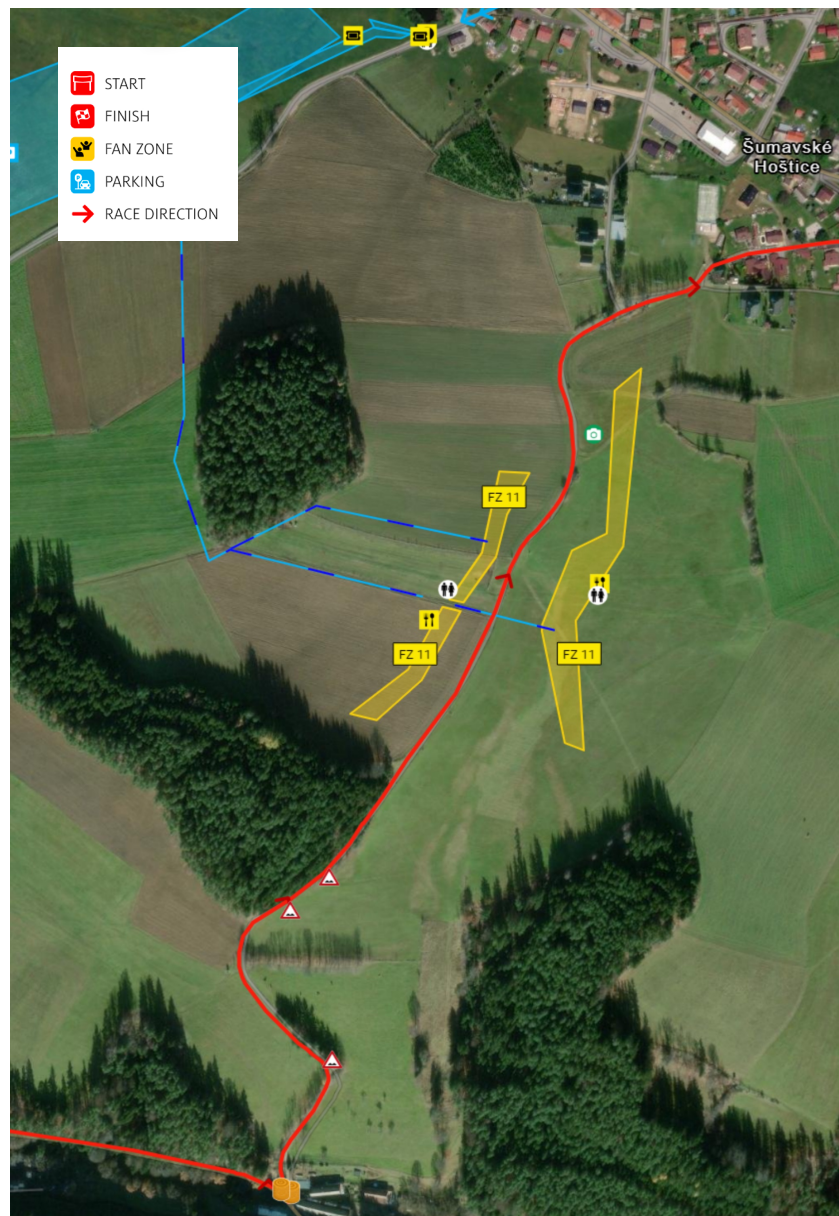

ŠUMAVSKÉ HOŠTICE

SS 5/8

23.43 km

SS 5 12:15

SS 8 16:57

-  START
-  FINISH
-  FAN ZONE
-  PARKING
-  RACE DIRECTION

BEYOND BORDERS

SS 5-8 Fan Zone 12