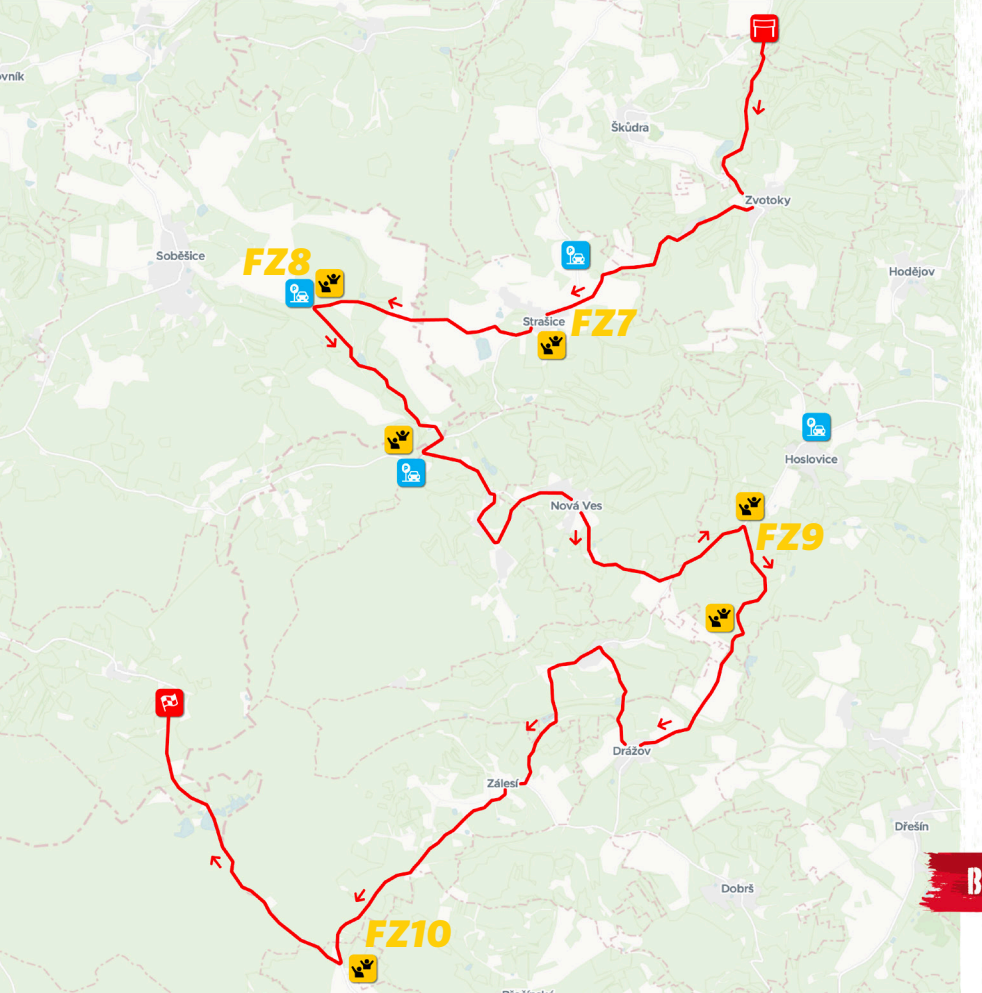

[Navigation with waze](#)

FRIDAY 27. 10.

ZVOTOKY

SS 4/7

23.81 km

SS 4 10:42

SS 7 15:24

-  START
-  FINISH
-  FAN ZONE
-  PARKING
-  RACE DIRECTION