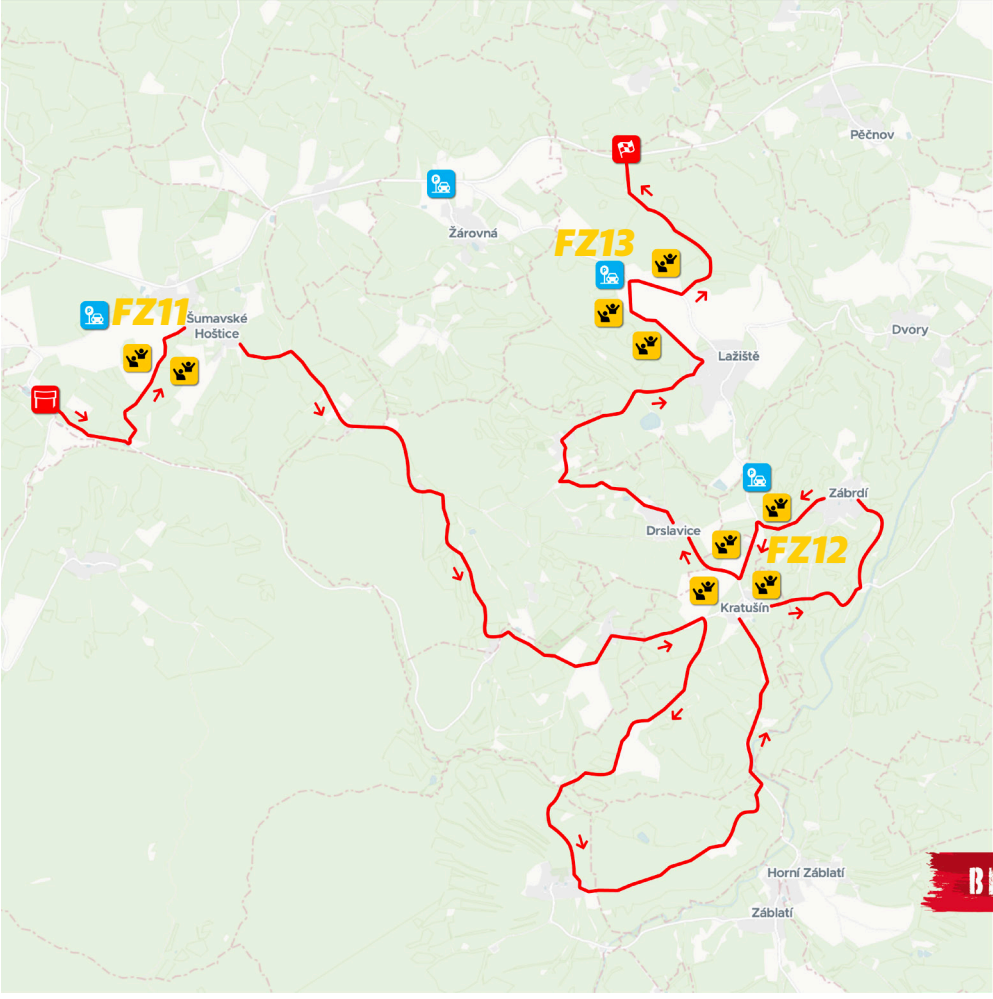

ŠUMAVSKÉ HOŠTICE

SS 5/8

23.43 km

SS 5 12:15

SS 8 16:57

-  START
-  FINISH
-  FAN ZONE
-  PARKING
-  RACE DIRECTION

BEYOND BORDERS

SS 5-8 Fan Zone 12

[Navigation with Google Maps](#)

[Navigation with waze](#)

ŠUMAVSKÉ HOŠTICE

SS 5/8

23.43 km

SS 5 12:15

SS 8 16:57

-  START
-  FINISH
-  FAN ZONE
-  PARKING
-  RACE DIRECTION