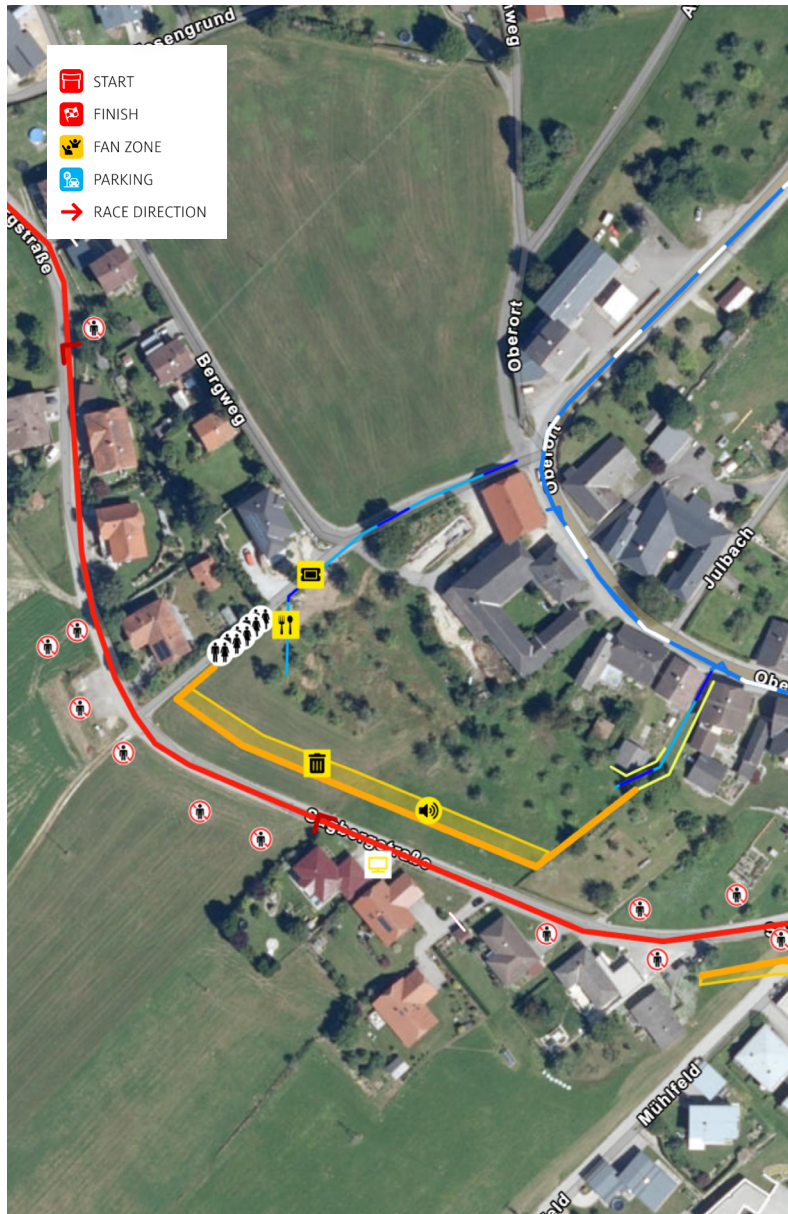

PARKING

» 500 Parking spaces

GPS: 48.656472105, 13.867876147

[Navigation with Google Maps](#)

[Navigation with waze](#)