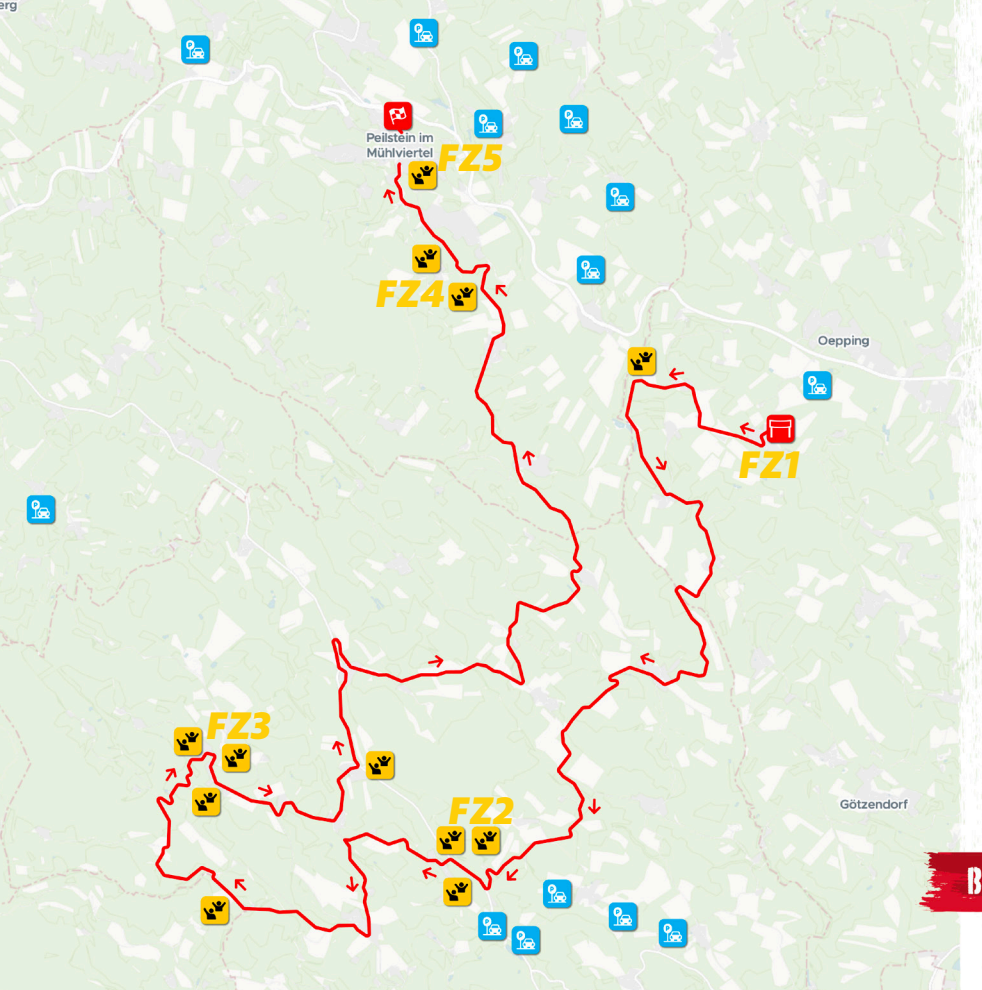

[Navigation with waze](#)

SATURDAY 28. 10.

MÜHLTAL

SS 10/13

27.83 km

SS 10 10:01 SS 13 17:01

- START
- FINISH
- FAN ZONE
- PARKING
- RACE DIRECTION

BEYOND BORDERS