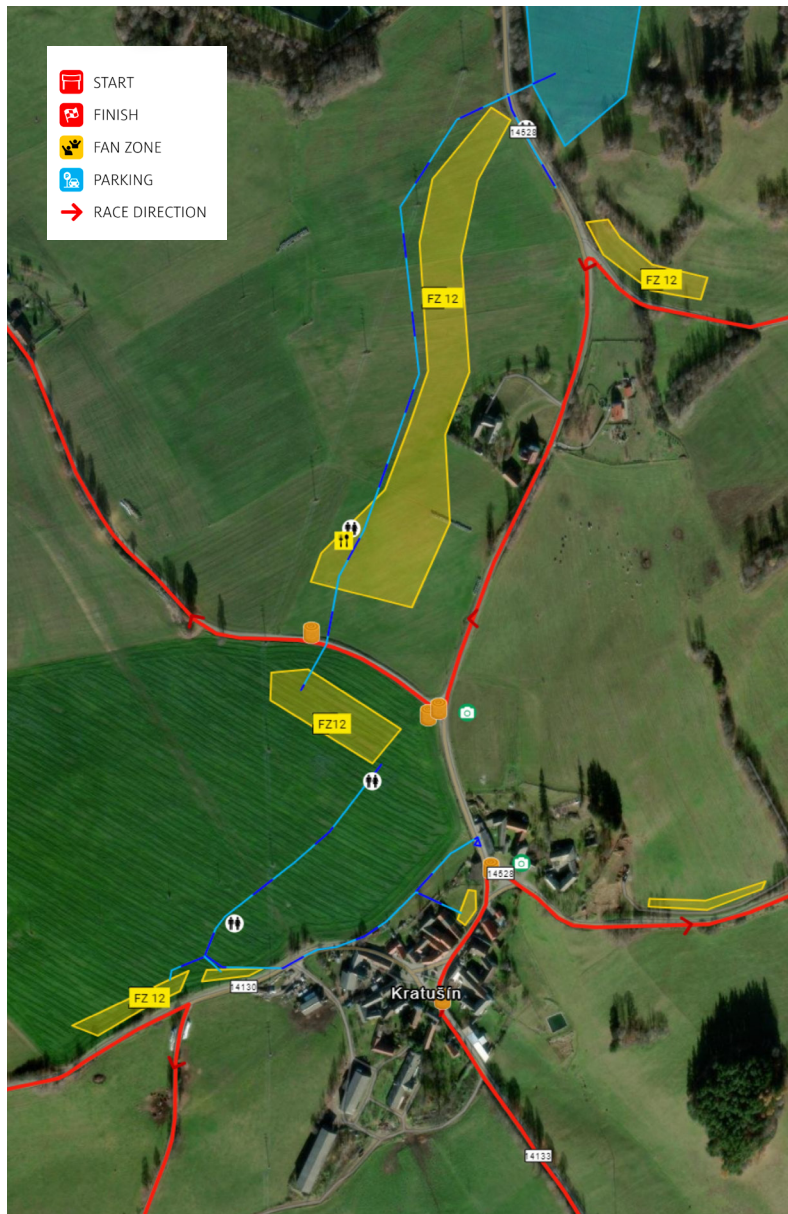

[Navigation with Google Maps](#)

[Navigation with waze](#)

ŠUMAVSKÉ HOŠTICE

SS 5/8

23.43 km

SS 5 12:15

SS 8 16:57

-  START
-  FINISH
-  FAN ZONE
-  PARKING
-  RACE DIRECTION