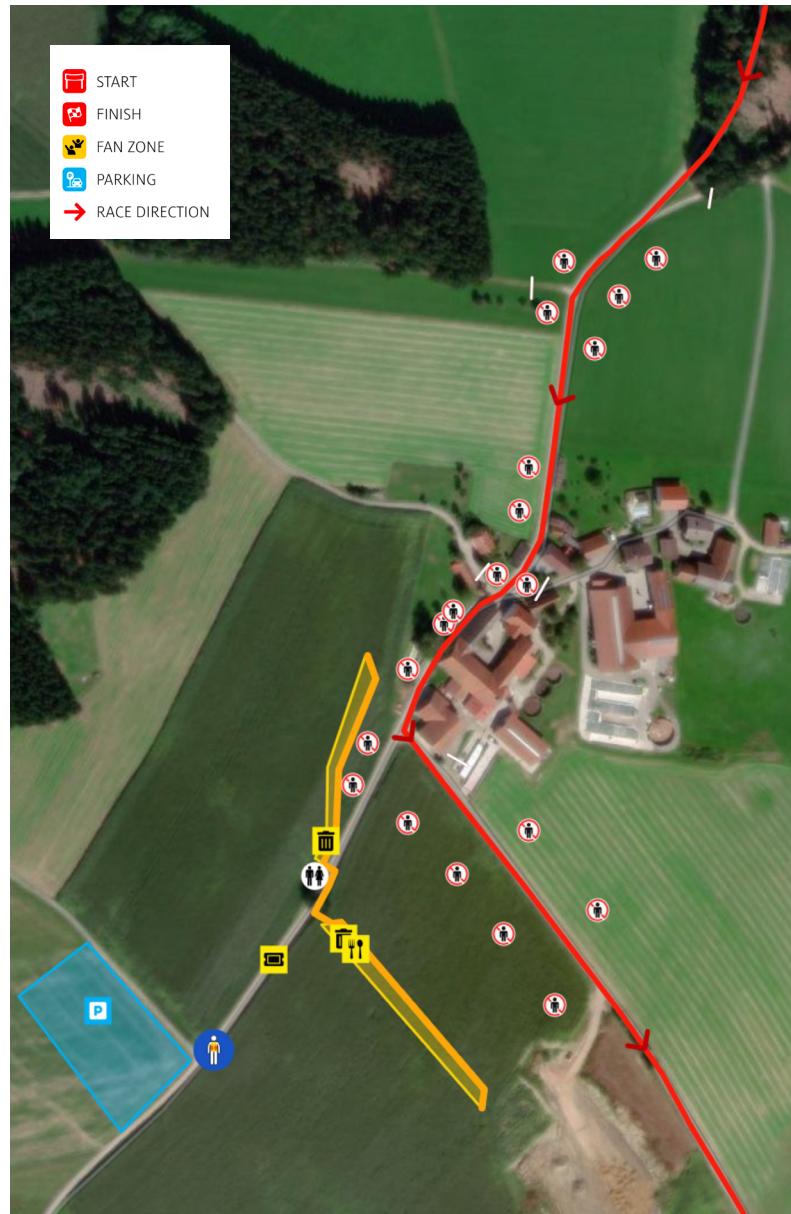

Toilet

Catering

PARKING

» 700 Parking spaces

GPS: 48.49882285,13.52757376

[Navigation with Google Maps](#)

[Navigation with waze](#)

SATURDAY 28. 10.