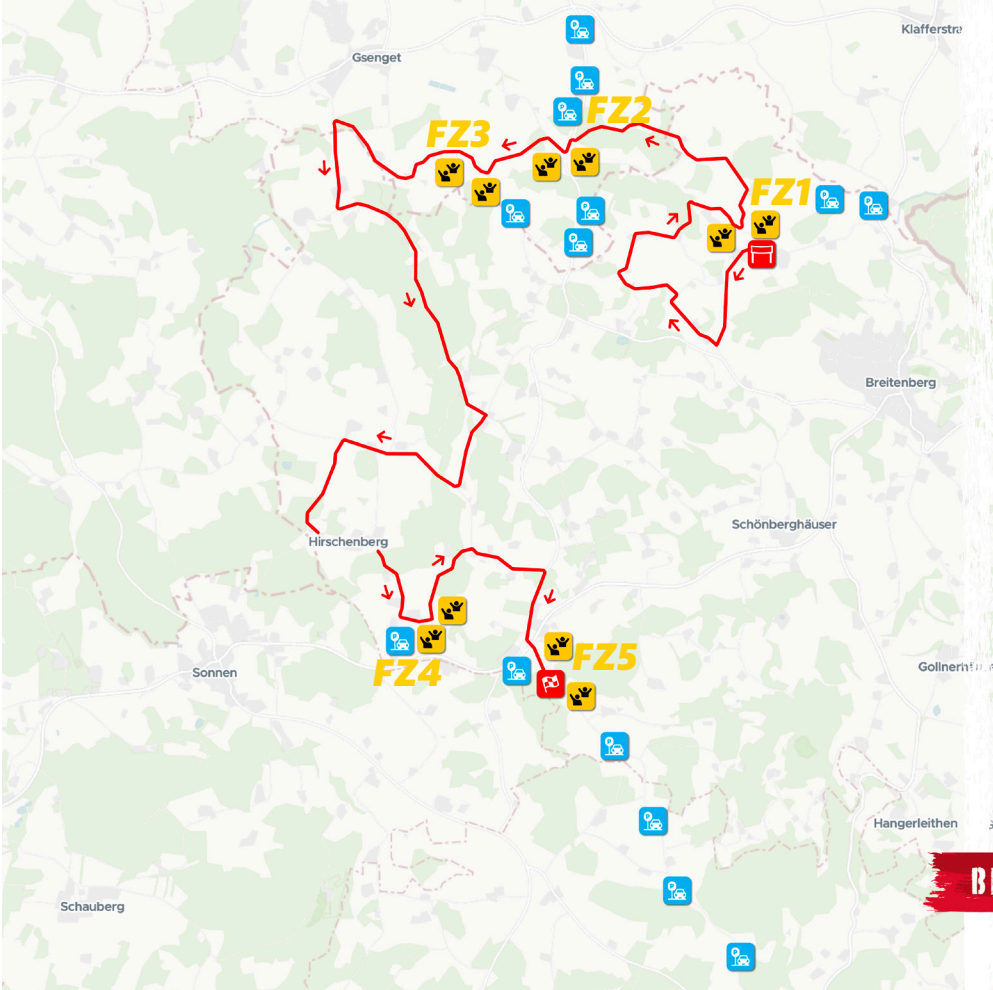

[Navigation with waze](#)

SUNDAY 29. 10.

BÖHMERWALD

SS 15/17

17.25 km

SS 15 8:15

SS 17 10:33

- START
- FINISH
- FAN ZONE
- PARKING
- RACE DIRECTION

» 800 Parking spaces

GPS: 48.682109662, 13.870320744

[Navigation with Google Maps](#)

[Navigation with waze](#)

SUNDAY 29. 10.

PASSAUER LAND

SS 16/18

16.37 km