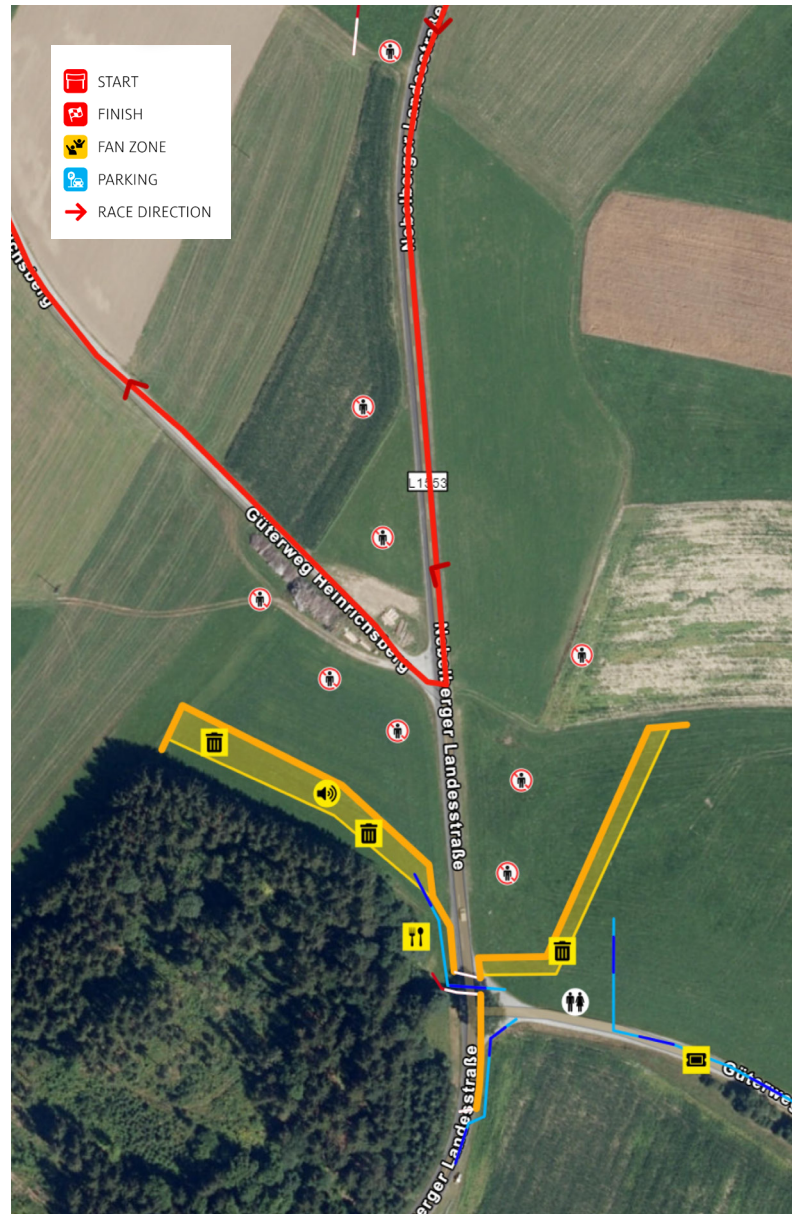

PARKING

» 450 Parking spaces

GPS: 48.632843637, 13.858948531

[Navigation with Google Maps](#)

[Navigation with waze](#)

SUNDAY 29. 10.

BÖHMERWALD

SS 15/17