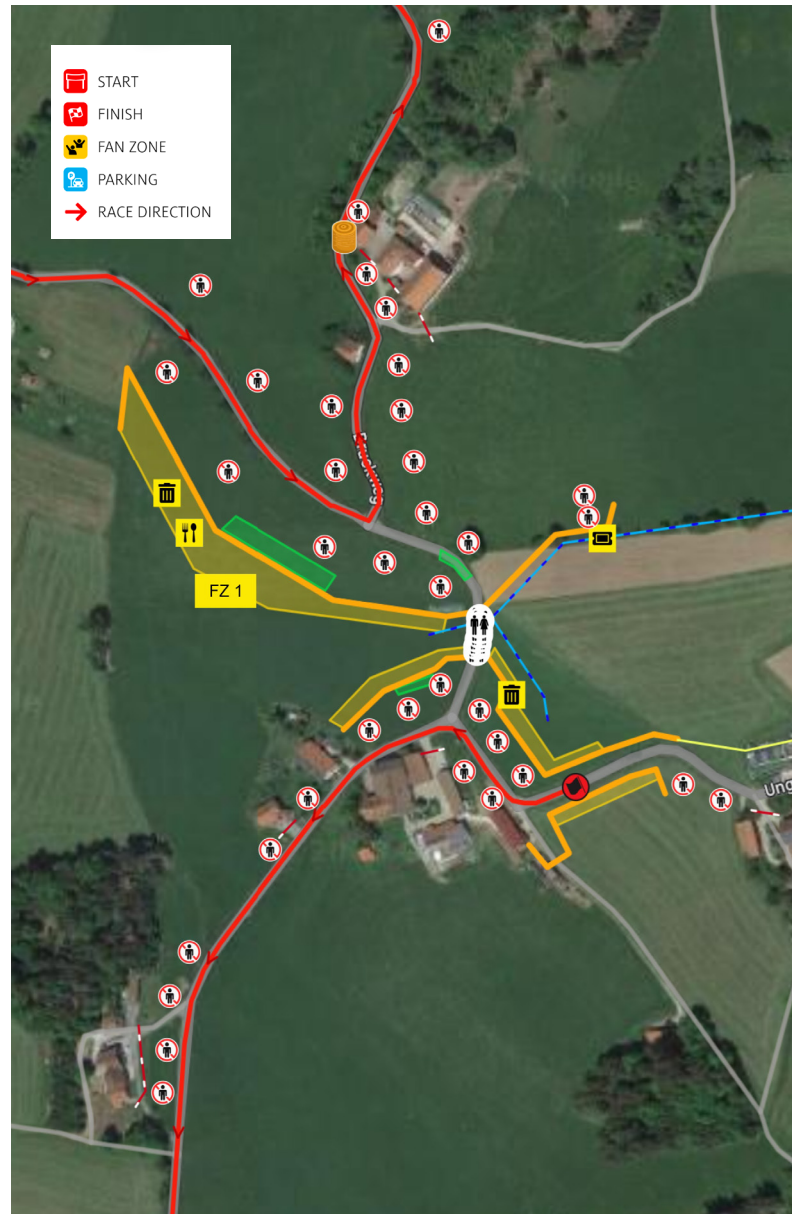

Media Photo point

PARKING

- » 300 Parking spaces
- » Bus shuttle service

GPS: 48.71659005,13.78978067

[Navigation with Google Maps](#)

[Navigation with waze](#)

SUNDAY 29. 10.

PASSAUER LAND