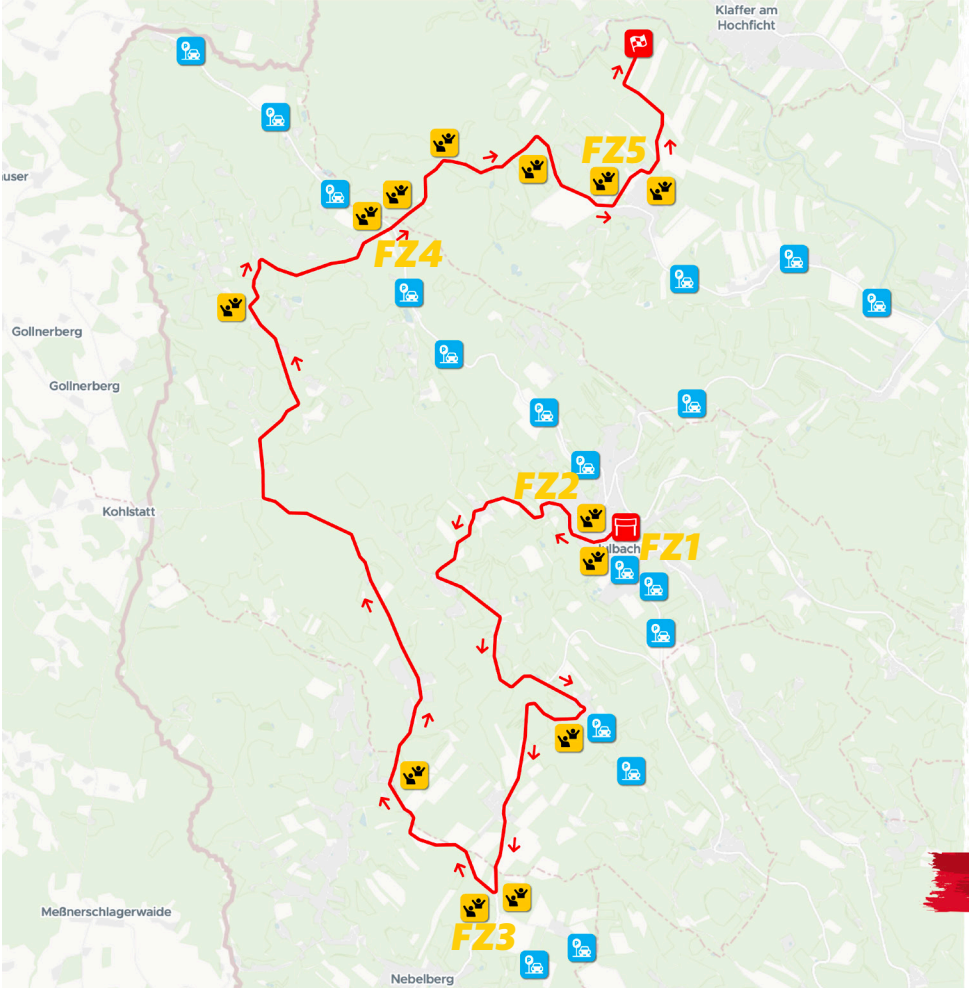

-  Tickets & Ticketcontrol
-  Catering
-  Disable spectator area

-  Disable toilet
-  Toilet

PARKING

» Bus shuttle service

GPS: 48.748610830, 13.814520737

[Navigation with Google Maps](#)

[Navigation with waze](#)