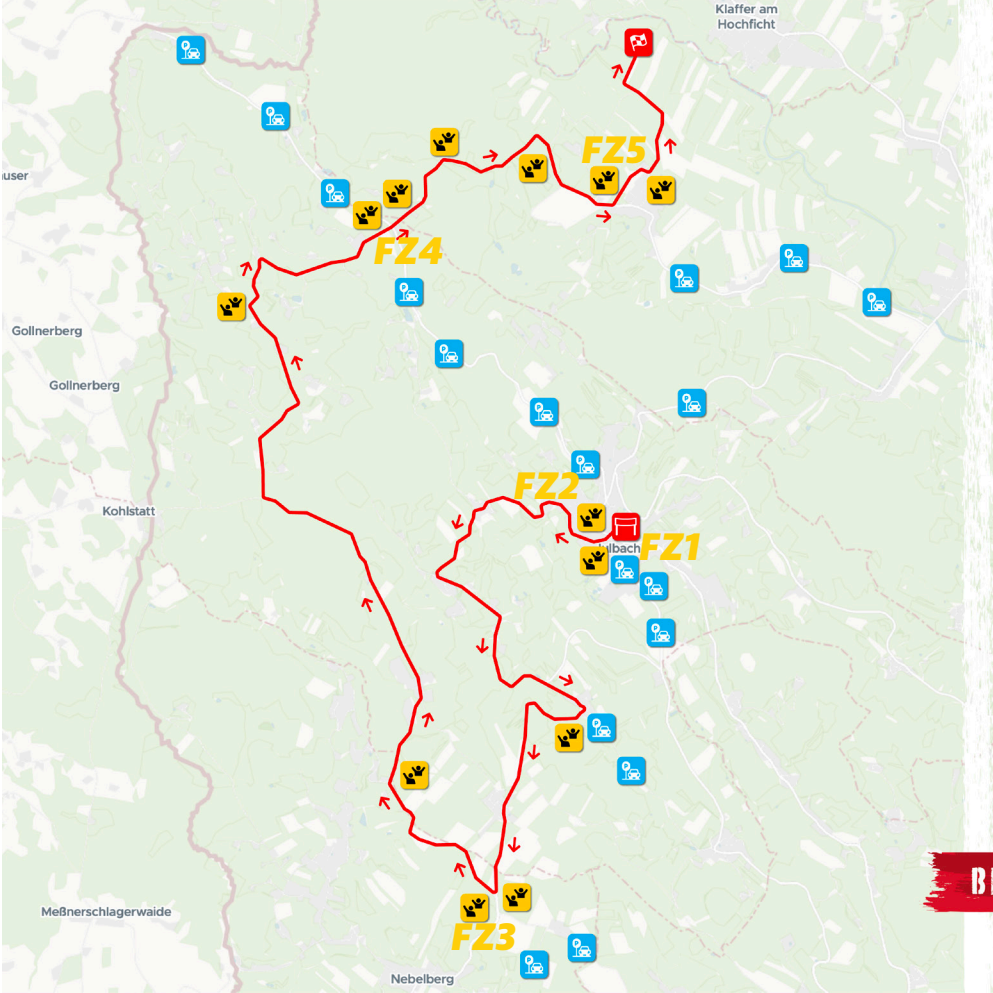

[Navigation with waze](#)

SUNDAY 29. 10.

BÖHMERWALD

SS 15/17

17.25 km

SS 15 8:15 **SS 17 10:33**

- START
- FINISH
- FAN ZONE
- PARKING
- RACE DIRECTION

BEYOND BORDERS

SS 15-17 Fan Zone 2

- Tickets & Ticketcontrol
- Toilet
- Catering

PARKING

» 500 Parking spaces

GPS: 48.656472105, 13.867876147

[Navigation with Google Maps](#)

[Navigation with waze](#)

SUNDAY 29. 10.

BÖHMERWALD

SS 15/17

17.25 km

SS 15 8:15 SS 17 10:33

- START
- FINISH
- FAN ZONE
- PARKING
- RACE DIRECTION

BEYOND BORDERS

SS 15-17 Fan Zone 3

- Tickets & Ticketcontrol
- Catering
- Speaker
- Toilet

PARKING

» 450 Parking spaces

GPS: 48.632843637, 13.858948531

[Navigation with Google Maps](#)

[Navigation with waze](#)

SUNDAY 29. 10.

BÖHMERWALD

SS 15/17