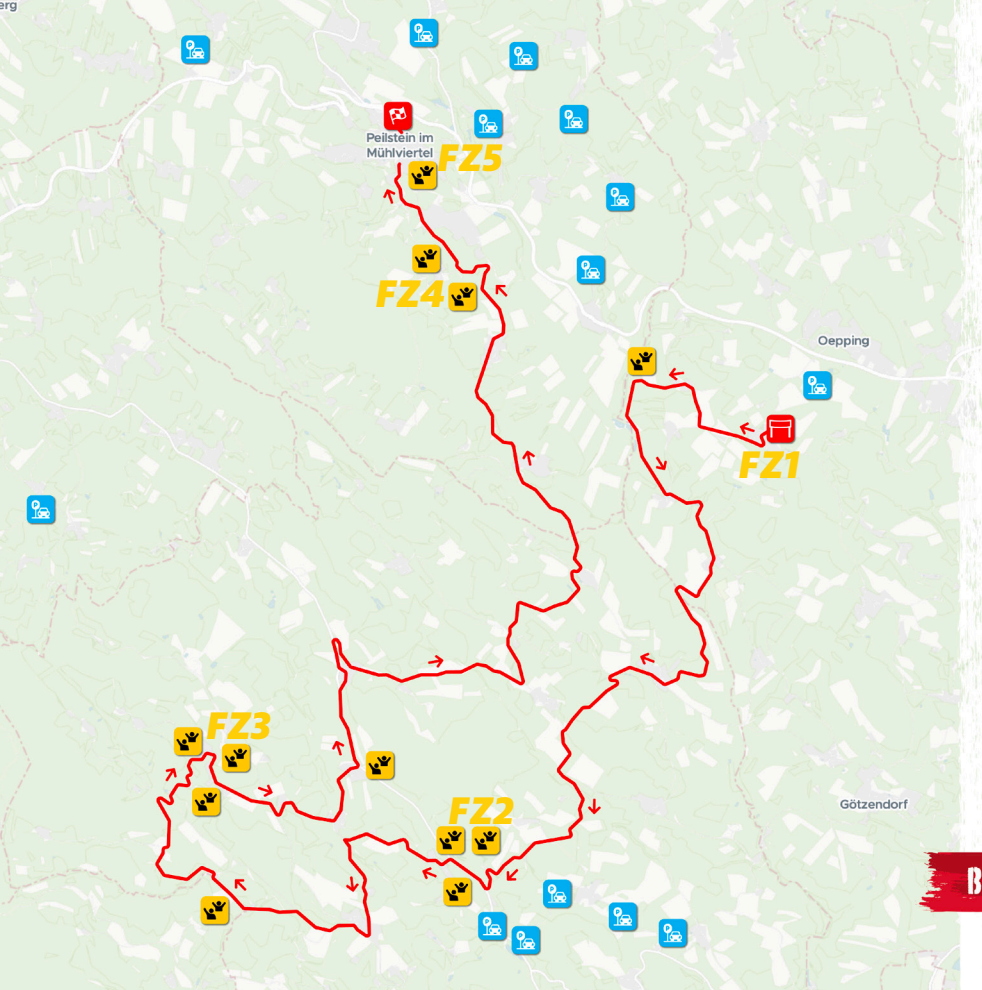

[Navigation with waze](#)

SATURDAY 28. 10.

MÜHLTAL

SS 10/13

27.83 km

SS 10 10:01 SS 13 17:01

-  START
-  FINISH
-  FAN ZONE
-  PARKING
-  RACE DIRECTION

BEYOND BORDERS