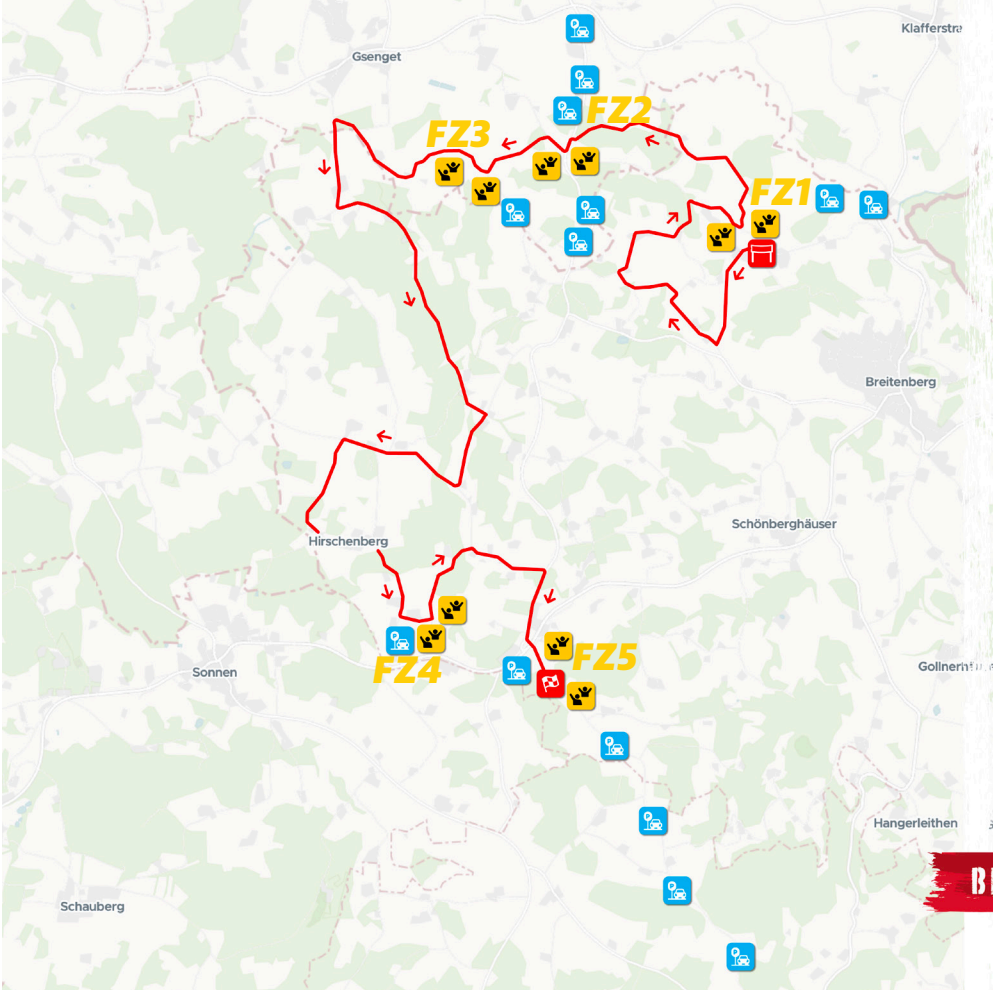

Tickets & Ticketcontrol

Disable toilet

Catering

Toilet

Disable spectator area

PARKING

» 750 Parking spaces

GPS: 48.71053872,13.75930519

[Navigation with Google Maps](#)

[Navigation with waze](#)

SUNDAY 29. 10.

PASSAUER LAND

SS 16/18

16.37 km

SS 16 9:35

SS 18 12:15