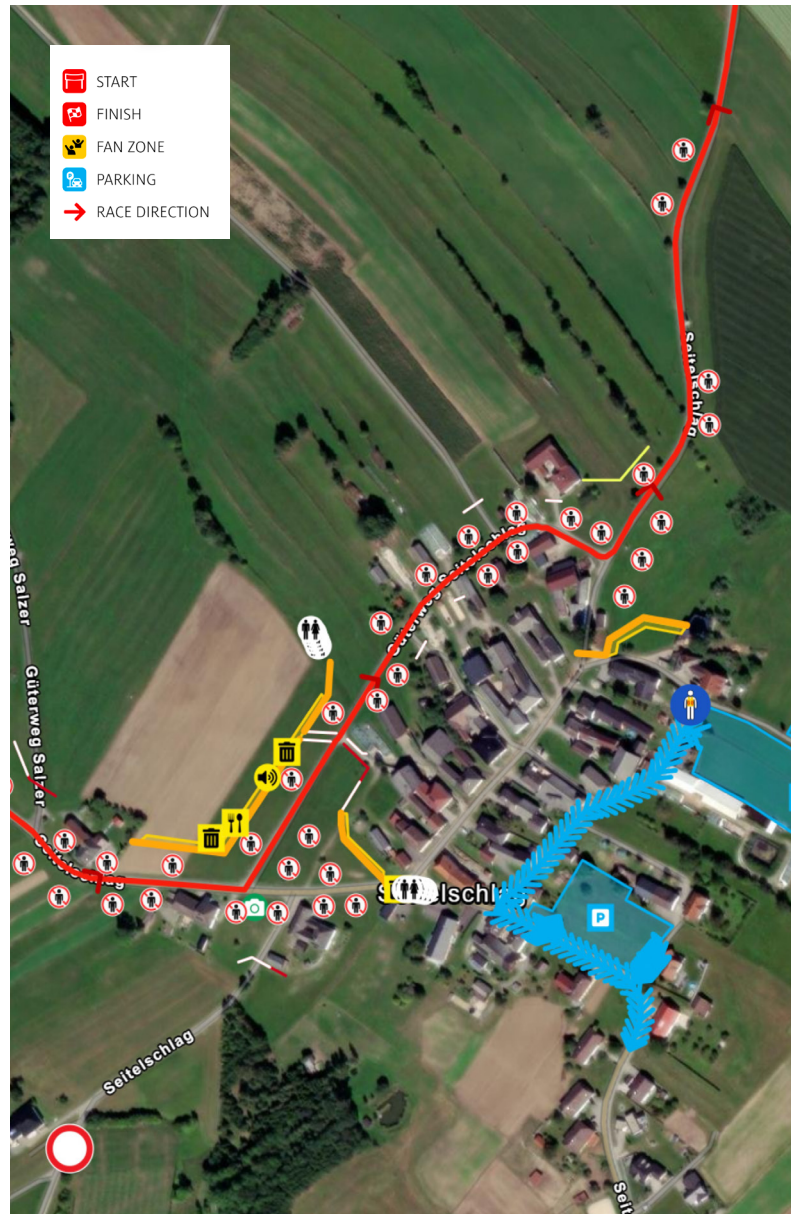

[Navigation with waze](#)

SUNDAY 29. 10.

BÖHMERWALD

SS 15/17

17.25 km

SS 15 8:15

SS 17 10:33

- START
- FINISH
- FAN ZONE
- PARKING
- RACE DIRECTION

» 800 Parking spaces

GPS: 48.682109662, 13.870320744

[Navigation with Google Maps](#)

[Navigation with waze](#)

SUNDAY 29. 10.

PASSAUER LAND

SS 16/18

16.37 km