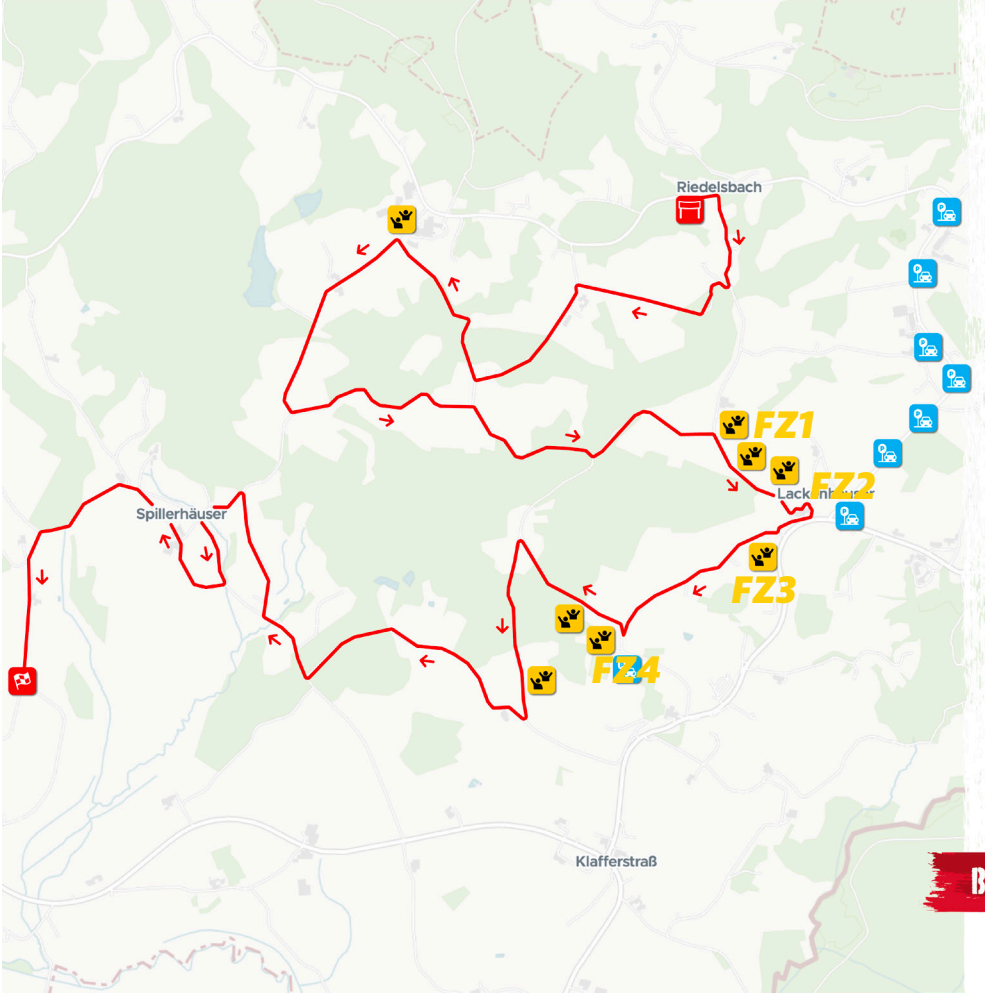

[Navigation with waze](#)

KNAUS TABBERT BAYERISCHER WALD

SS 11/14

11.88 km

SS 11 11:05 SS 14 18:05

-  START
-  FINISH
-  FAN ZONE
-  PARKING
-  RACE DIRECTION

BEYOND BORDERS

SS 11-14 Fan Zone 3