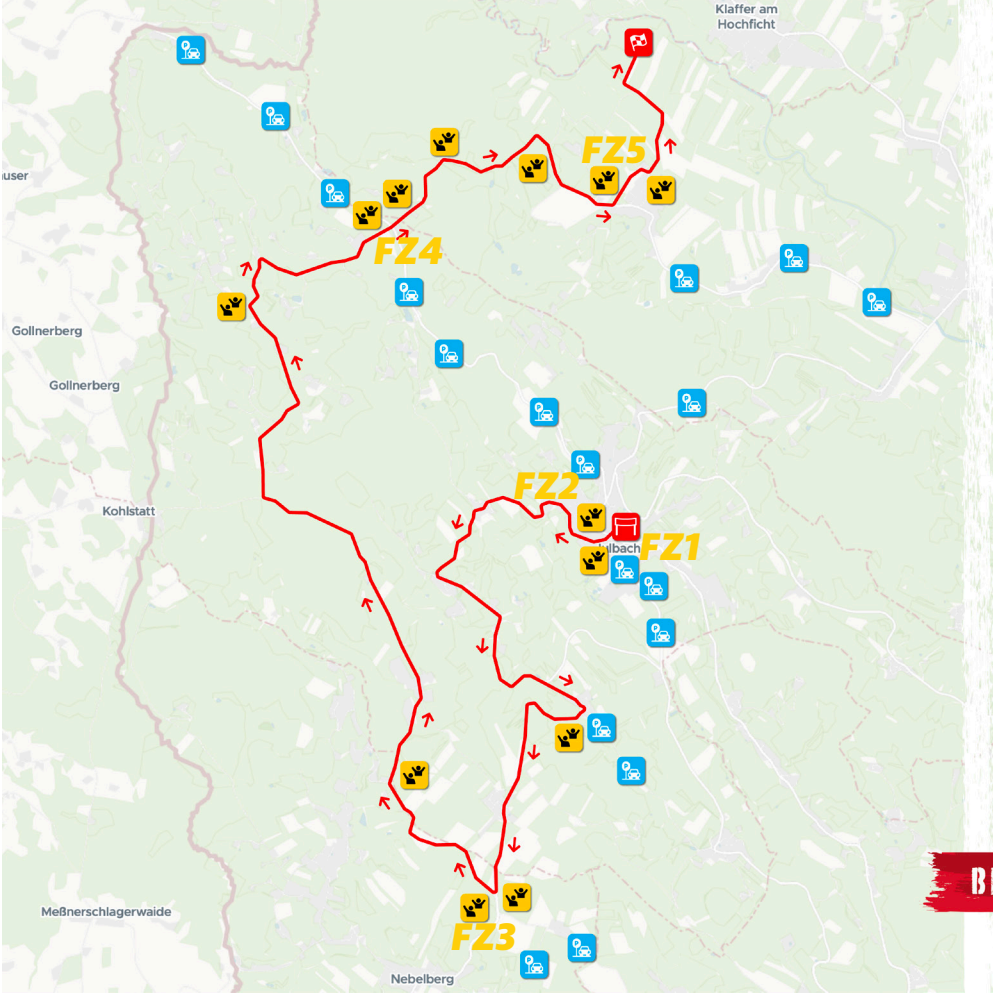

PARKING

» 450 Parking spaces

GPS: 48.632843637, 13.858948531

[Navigation with Google Maps](#)

[Navigation with waze](#)

SUNDAY 29. 10.

BÖHMERWALD

SS 15/17

17.25 km

SS 15 8:15

SS 17 10:33

- START
- FINISH
- FAN ZONE
- PARKING
- RACE DIRECTION

BEYOND BORDERS

SS 15-17 Fan Zone 4

» barrier free

Tickets & Ticketcontrol