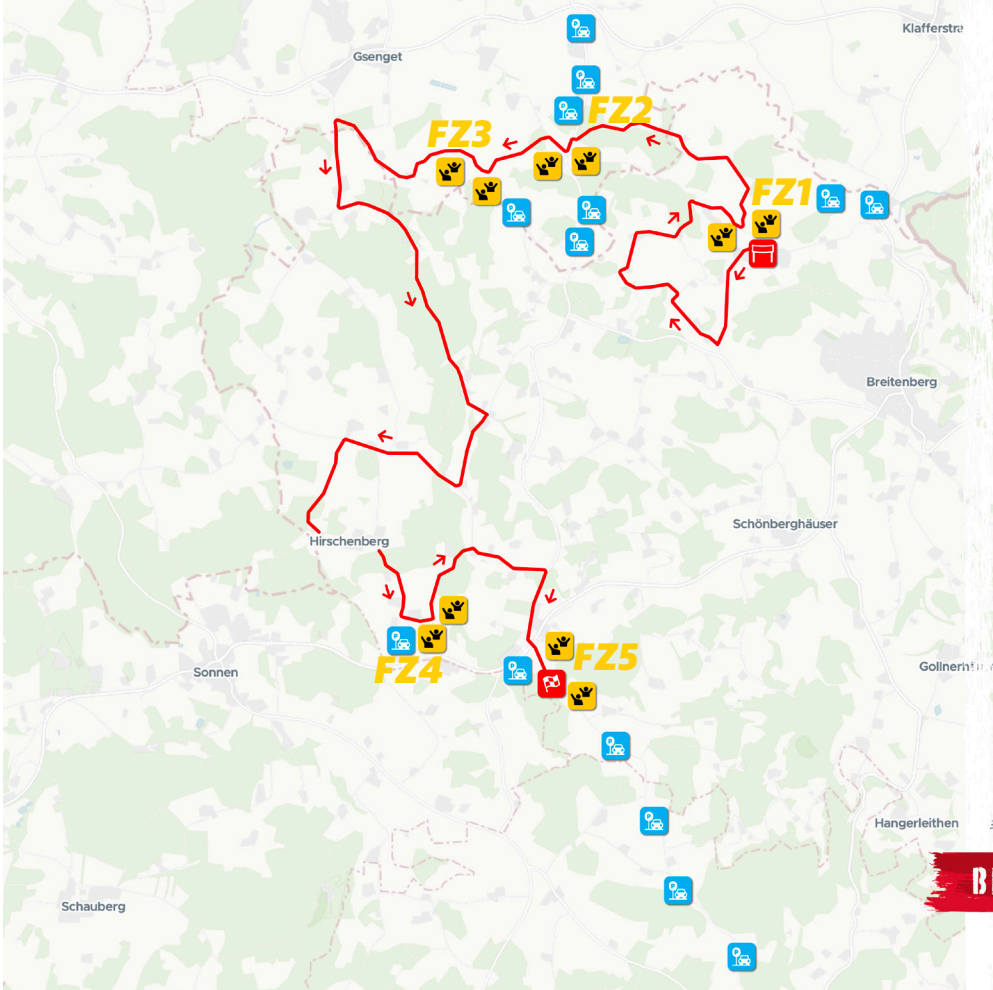

Media Photo point

PARKING

- » 300 Parking spaces
- » Bus shuttle service

GPS: 48.71659005,13.78978067

[Navigation with Google Maps](#)

[Navigation with waze](#)

SUNDAY 29. 10.

PASSAUER LAND