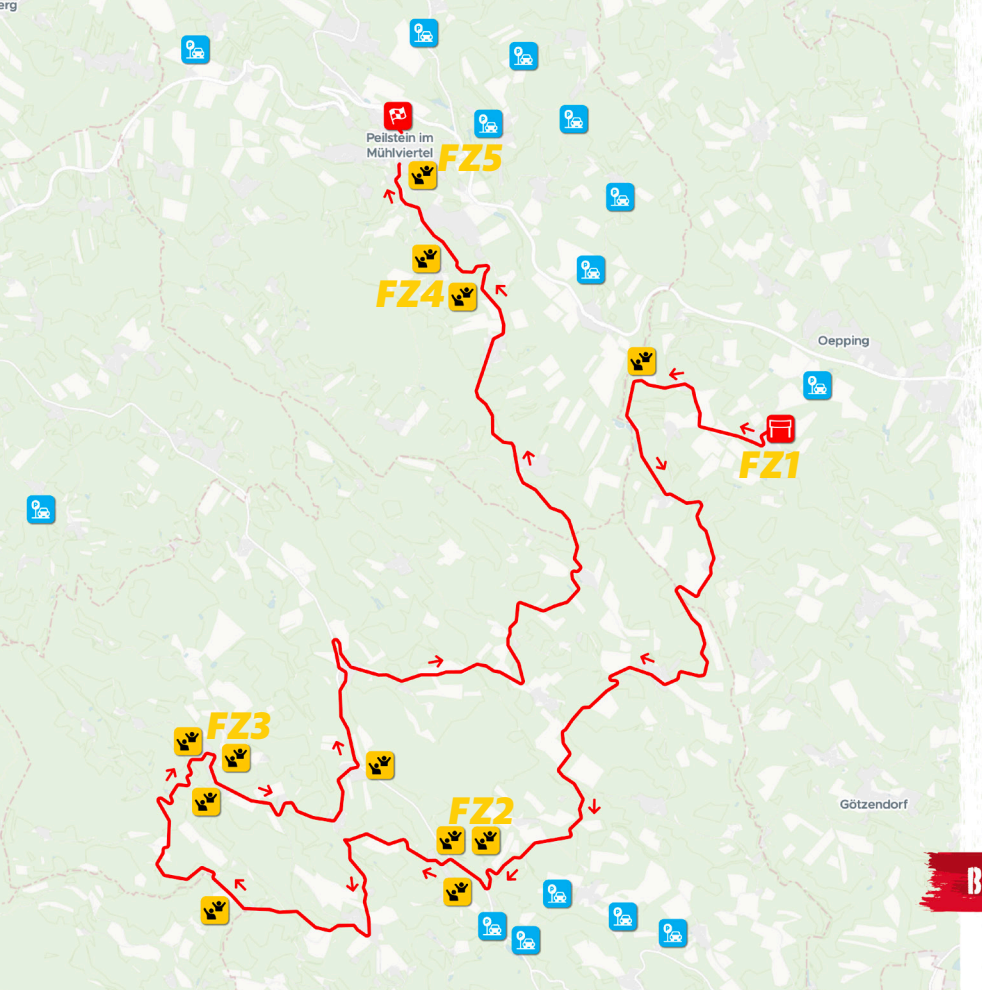

[Navigation with waze](#)

SATURDAY 28. 10.

MÜHLTAL

SS 10/13

27.83 km

SS 10 10:01 SS 13 17:01

-  START
-  FINISH
-  FAN ZONE
-  PARKING
-  RACE DIRECTION

BEYOND BORDERS

[Navigation with Google Maps](#)

[Navigation with waze](#)

KNAUS TABBERT BAYERISCHER WALD

SS 11/14

11.88 km

SS 11 11:05 SS 14 18:05

-  START
-  FINISH
-  FAN ZONE
-  PARKING
-  RACE DIRECTION

BEYOND BORDERS