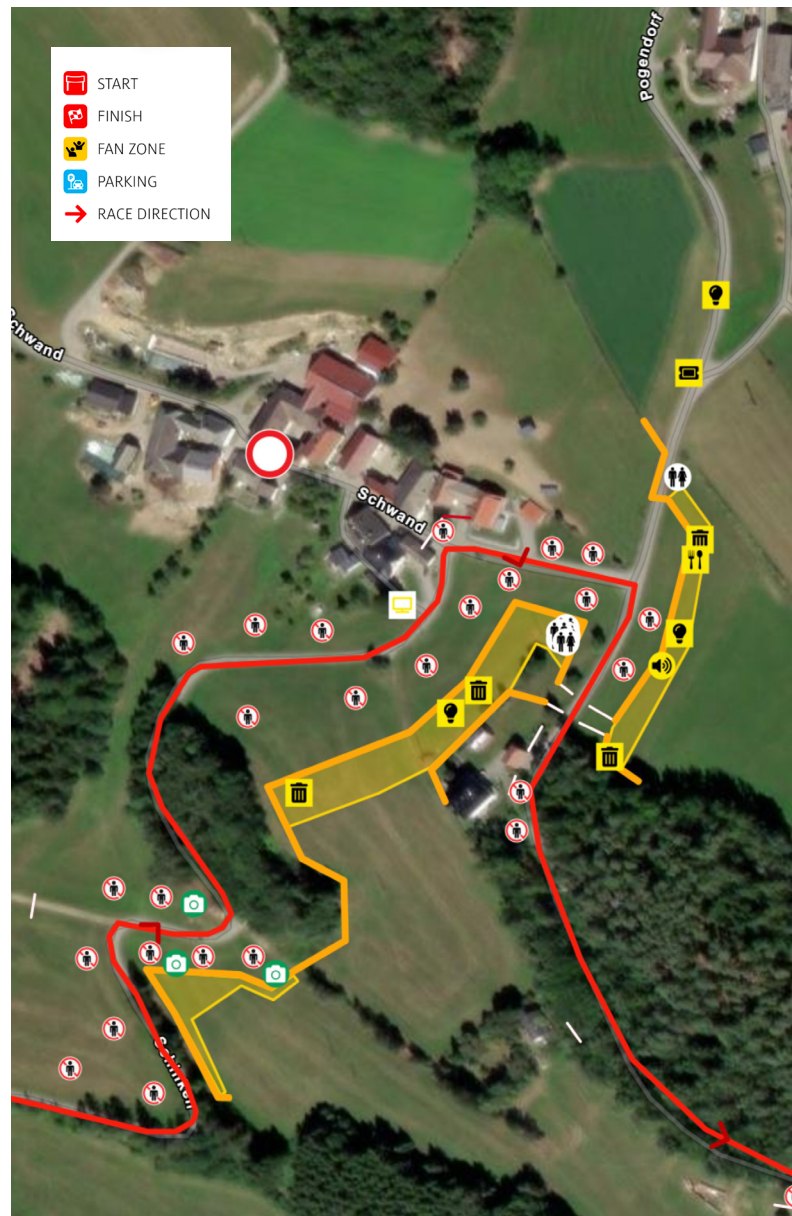

PARKING

» Bus shuttle service

GPS: 48.589796217, 13.852790085

[Navigation with Google Maps](#)

[Navigation with waze](#)