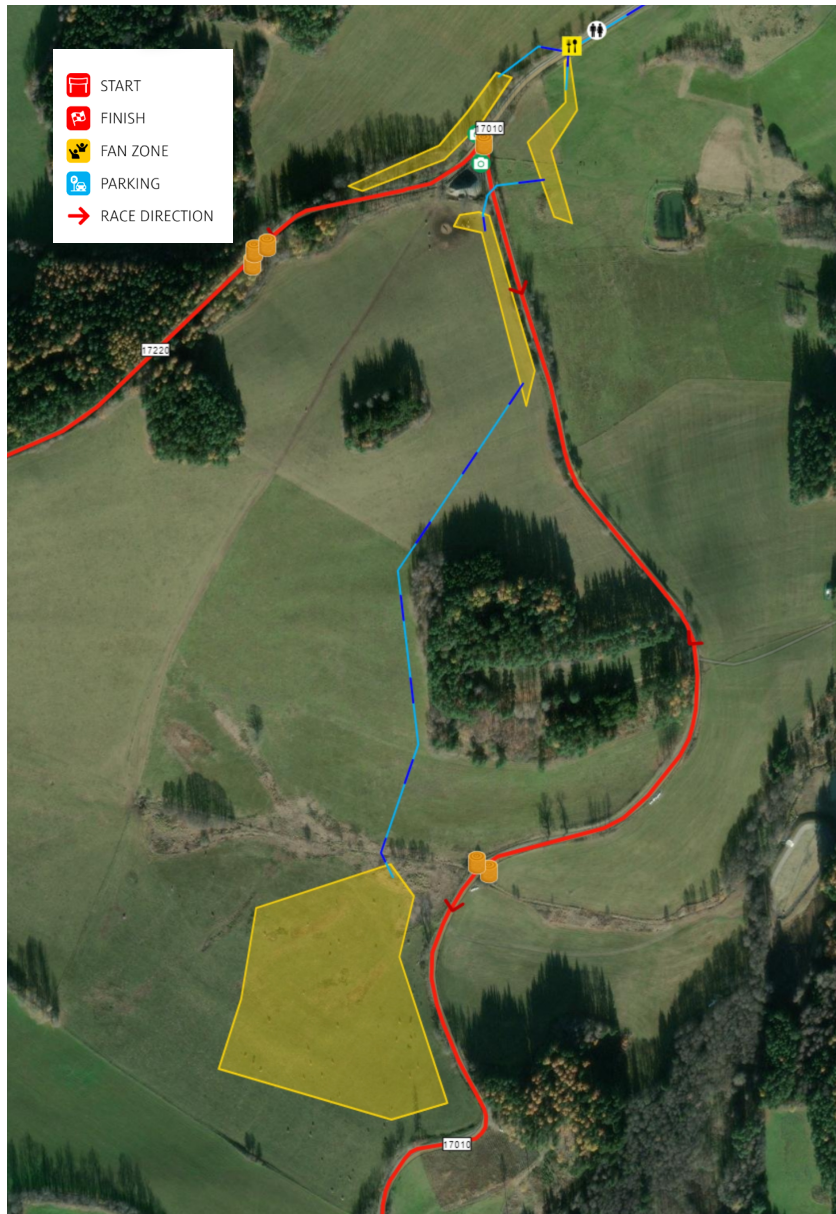

[Navigation with waze](#)

FRIDAY 27. 10.

ZVOTOKY

SS 4/7

23.81 km

SS 4 10:42

SS 7 15:24

-  START
-  FINISH
-  FAN ZONE
-  PARKING
-  RACE DIRECTION