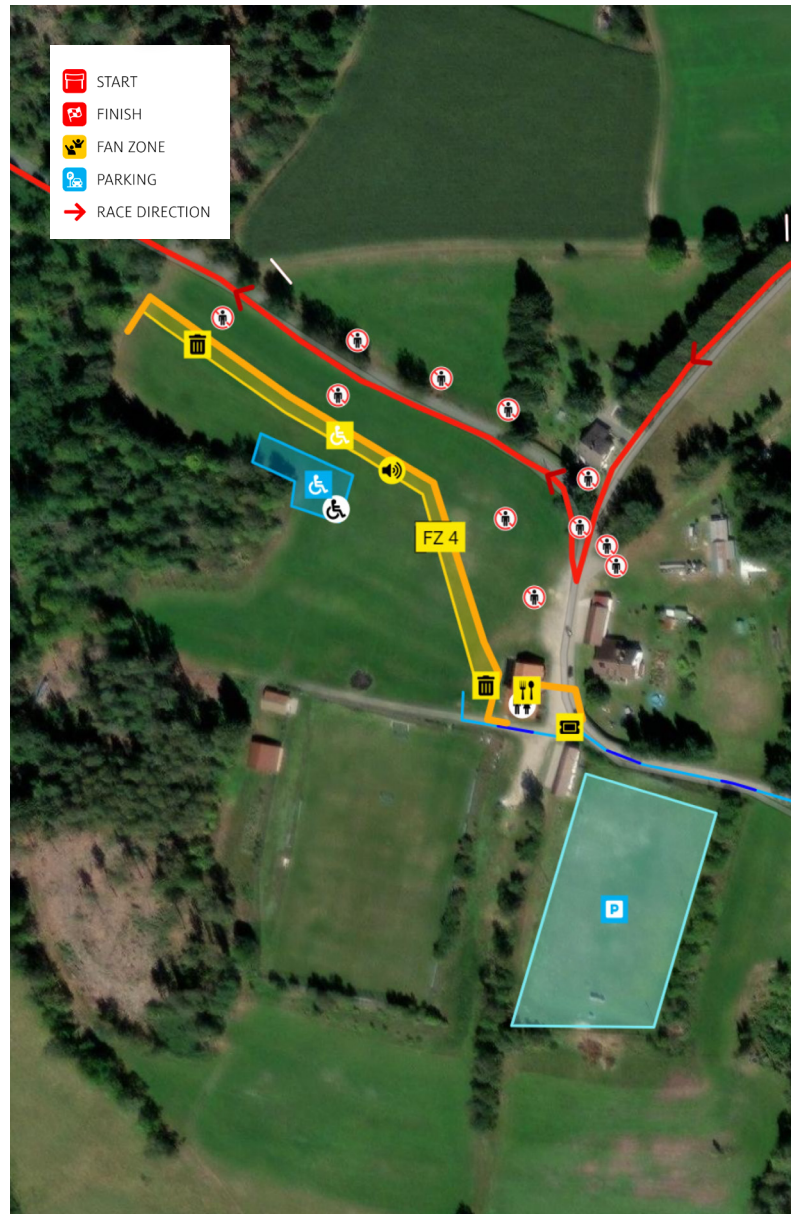

-  Tickets & Ticketcontrol
-  Catering
-  Disable spectator area

-  Disable toilet
-  Toilet

PARKING

» Bus shuttle service

GPS: 48.748610830, 13.814520737

[Navigation with Google Maps](#)

[Navigation with waze](#)