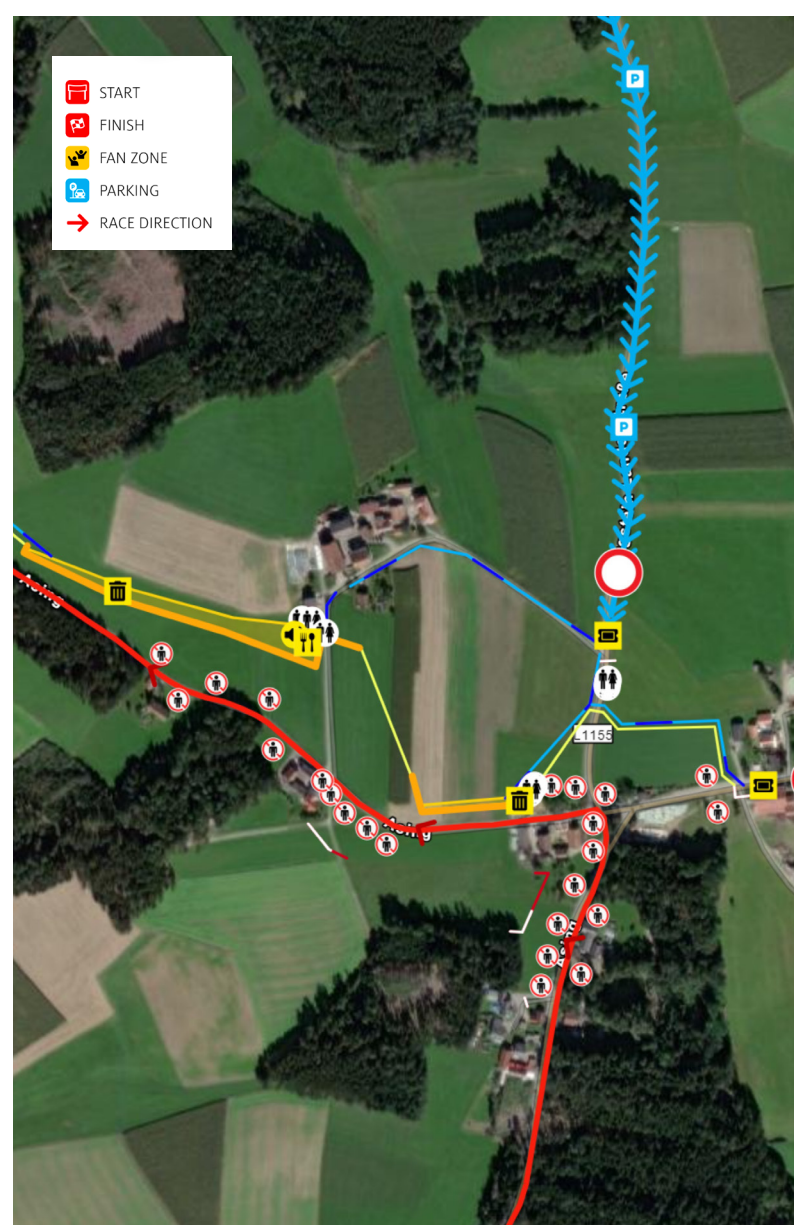

BEYOND BORDERS

SS 9-12 Fan Zone 3

- Tickets & Ticketcontrol
- Catering
- Speaker
- Toilet

PARKING

» 500 Parking spaces

GPS: 48.53564241,13.52889544

[Navigation with Google Maps](#)

[Navigation with waze](#)