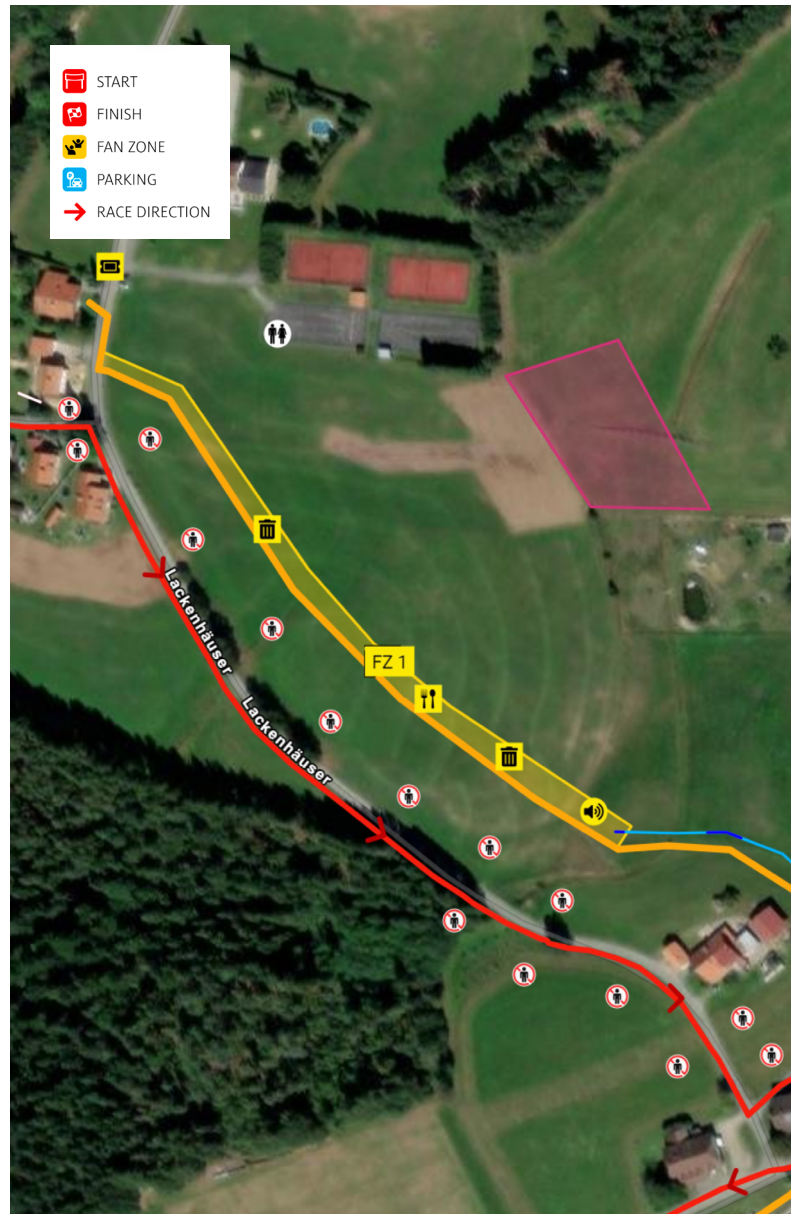

PARKING

- » 500 Parking spaces
- » Bus shuttle service

GPS: 48.748610830, 13.814520737

[Navigation with Google Maps](#)

[Navigation with waze](#)