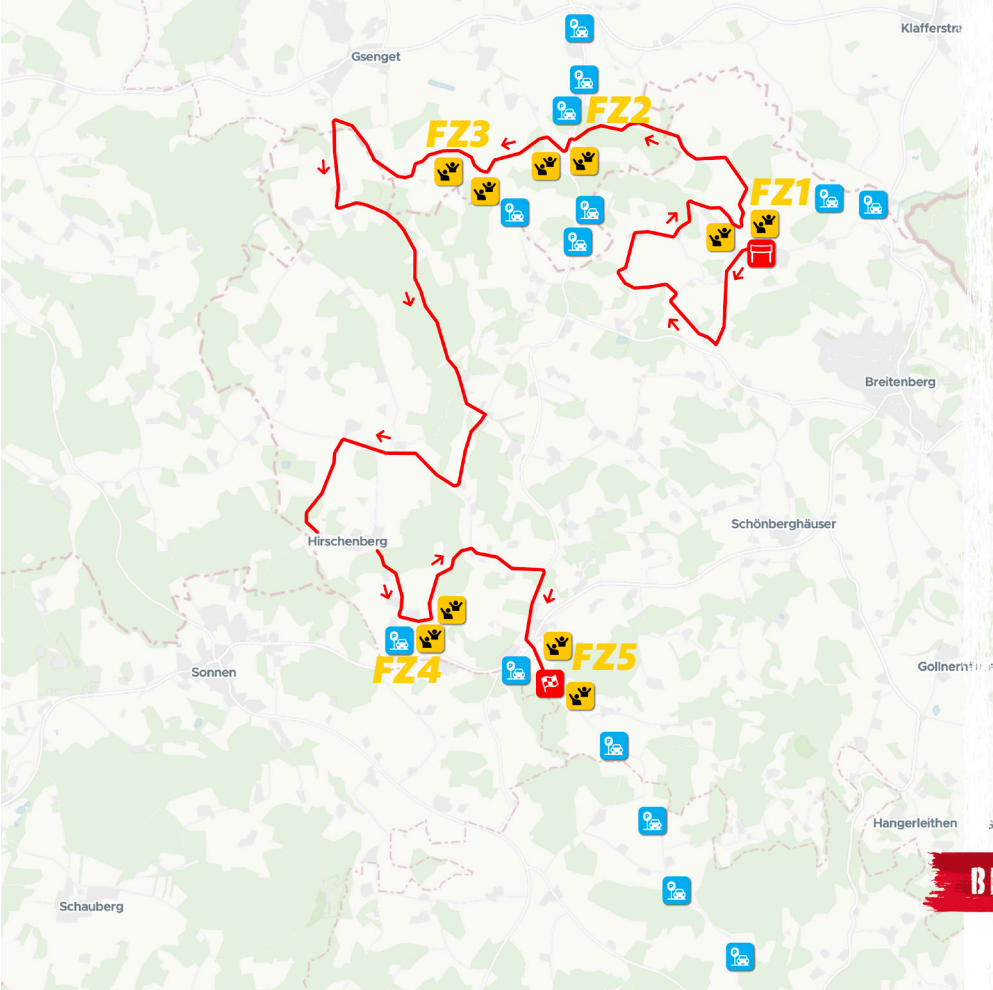

SUNDAY 29. 10.

PASSAUER LAND

SS 16/18

16.37 km

SS 16 9:35

SS 18 12:15

- START
- FINISH
- FAN ZONE
- PARKING
- RACE DIRECTION

BEYOND BORDERS

SS 16-18 Fan Zone 3

» barrier free

Tickets & Ticketcontrol

Disable toilet

Catering

Toilet

Disable spectator area

PARKING

» 750 Parking spaces

GPS: 48.71053872,13.75930519

[Navigation with Google Maps](#)

[Navigation with waze](#)