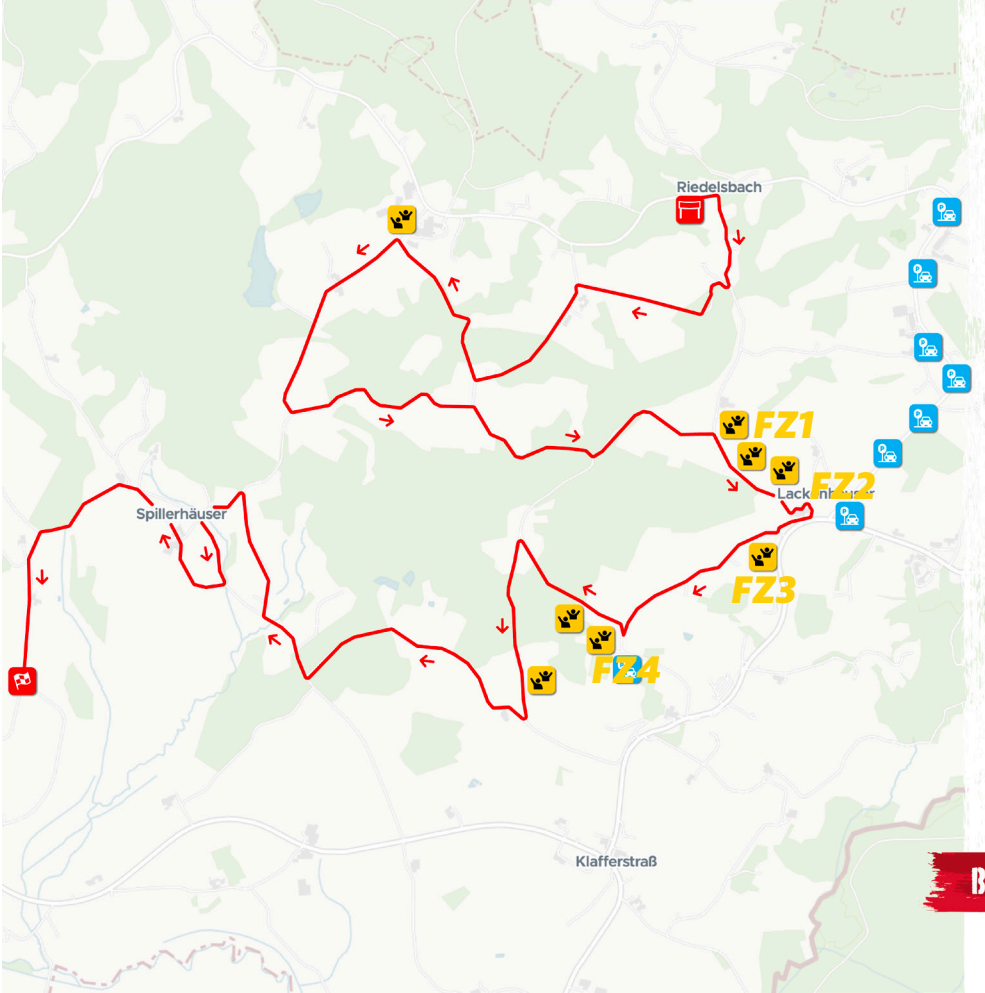

KNAUS TABBERT BAYERISCHER WALD

SS 11/14

11.88 km

SS 11 11:05 SS 14 18:05

-  START
-  FINISH
-  FAN ZONE
-  PARKING
-  RACE DIRECTION

BEYOND BORDERS

SS 11-14 Fan Zone 4

» barrier free