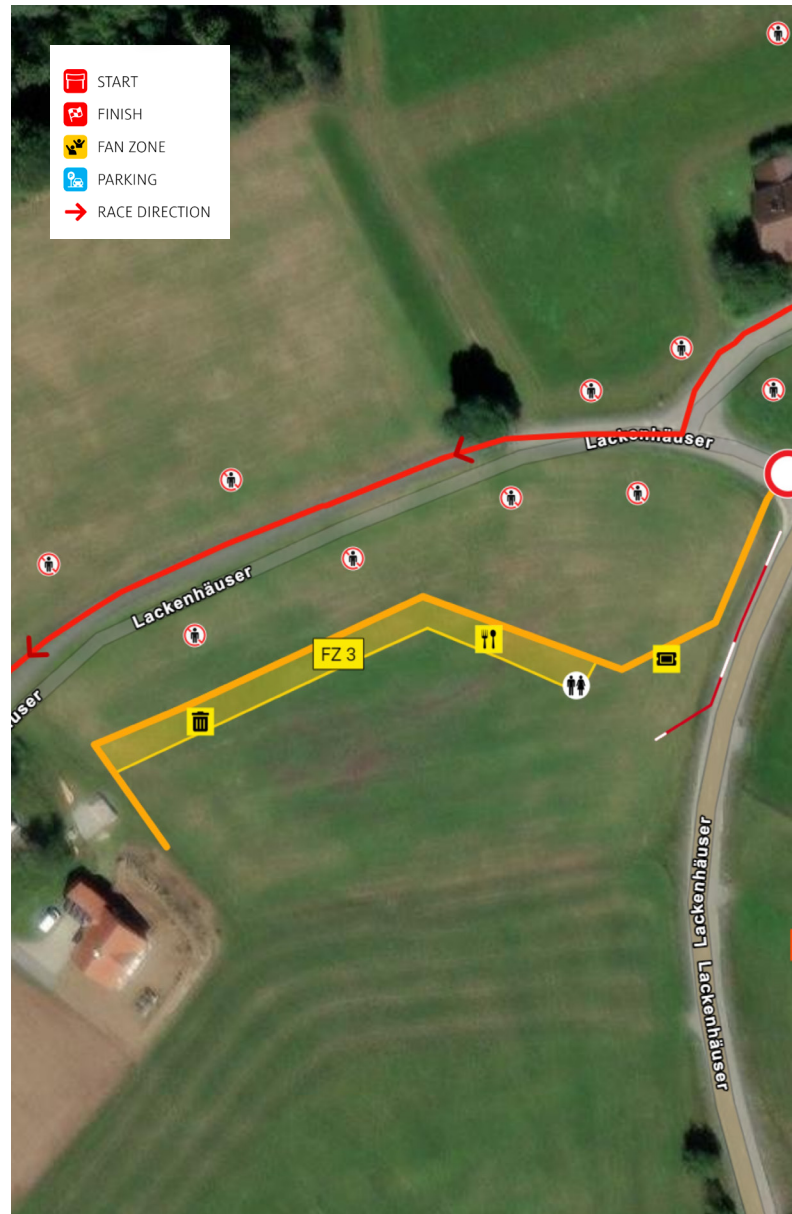

Tickets & Ticketcontrol

Toilet

Catering

PARKING

- » 500 Parking spaces
- » Bus shuttle service

GPS: 48.748610830, 13.814520737

[Navigation with Google Maps](#)

[Navigation with waze](#)