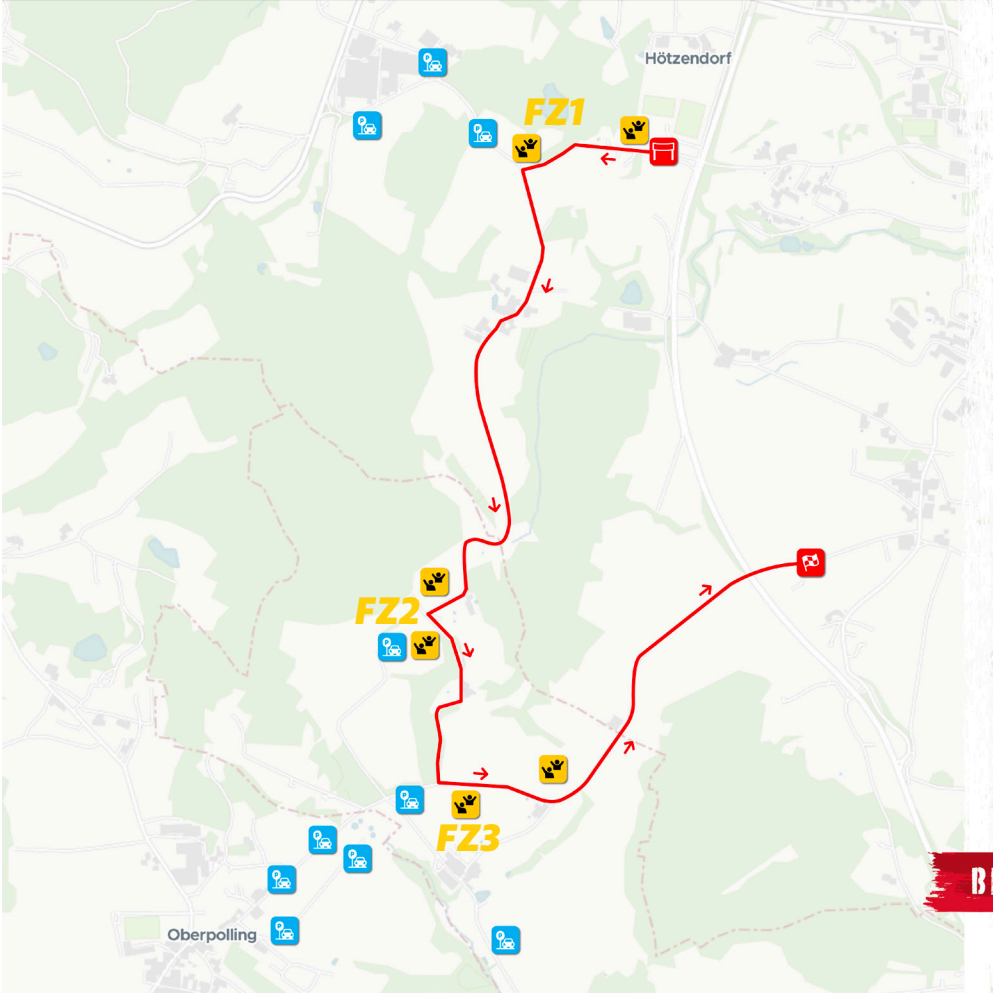

[Navigation with Google Maps](#)

[Navigation with waze](#)

WEDNESDAY 25. 10.

SHAKEDOWN TITTLING

SD 3.38 km

16:01

- START
- FINISH
- FAN ZONE
- PARKING
- RACE DIRECTION

BEYOND BORDERS