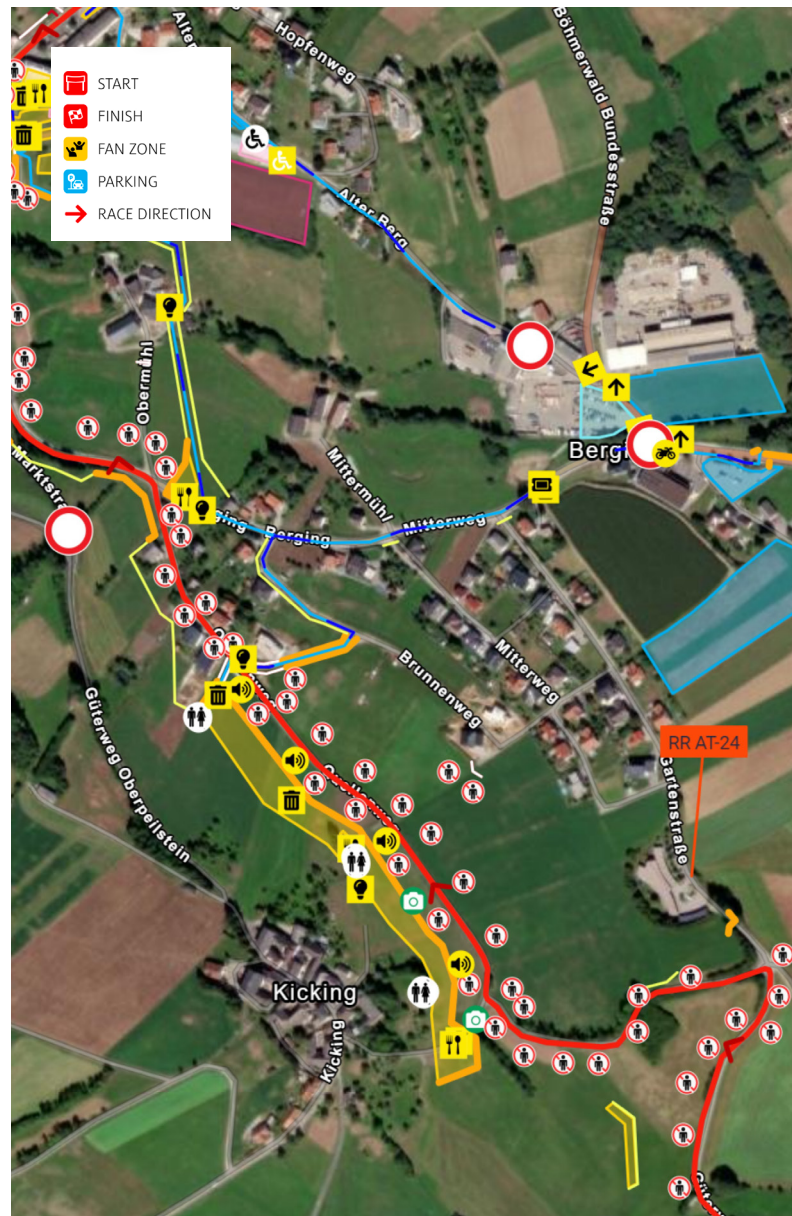

PARKING

» 1000 Parking spaces

GPS: 48.613068537, 13.904029721

[Navigation with Google Maps](#)

[Navigation with waze](#)