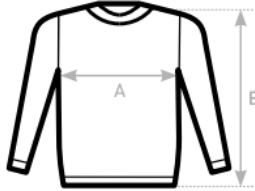

B&C #E190 TU 03T	XS	S	M	L	XL	2XL	3XL	4XL	5XL
A HALF CHEST	47	50	53	56	59	62	65	70	75
B BODY LENGTH FROM NECK POINT	68	70	72	74	76	78	80	82	84

Sweater

B&C KING CREW NECK WU01K	XS	S	M	L	XL	2XL	3XL	4XL
A HALF CHEST	49	52	55,5	59	62,5	66	70	74
B BODY LENGTH	69	71	73	75	77	79	80	81

Hoodie

B&C KING CREW NECK WU01K	XS	S	M	L	XL	2XL	3XL	4XL
A HALF CHEST	49	52	55,5	59	62,5	66	70	74
B BODY LENGTH	69	71	73	75	77	79	80	81

Vest

B&C KING ZIPPED HOOD WU03K	XS	S	M	L	XL	2XL	3XL	4XL
A HALF CHEST	49	52	55,5	59	62,5	66	70	74
B BODY LENGTH	68	70	72	74	76	78	79	80