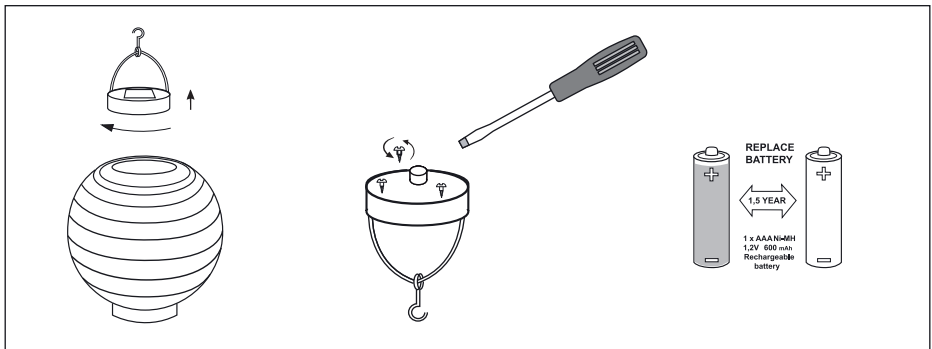

Solar Lantern 20cm & 30cm

FIRST USE.

BATTERY REPLACEMENT.

STAR
TRADING

STAR STREET 1
512 50 SVENLJUNGA
SWEDEN