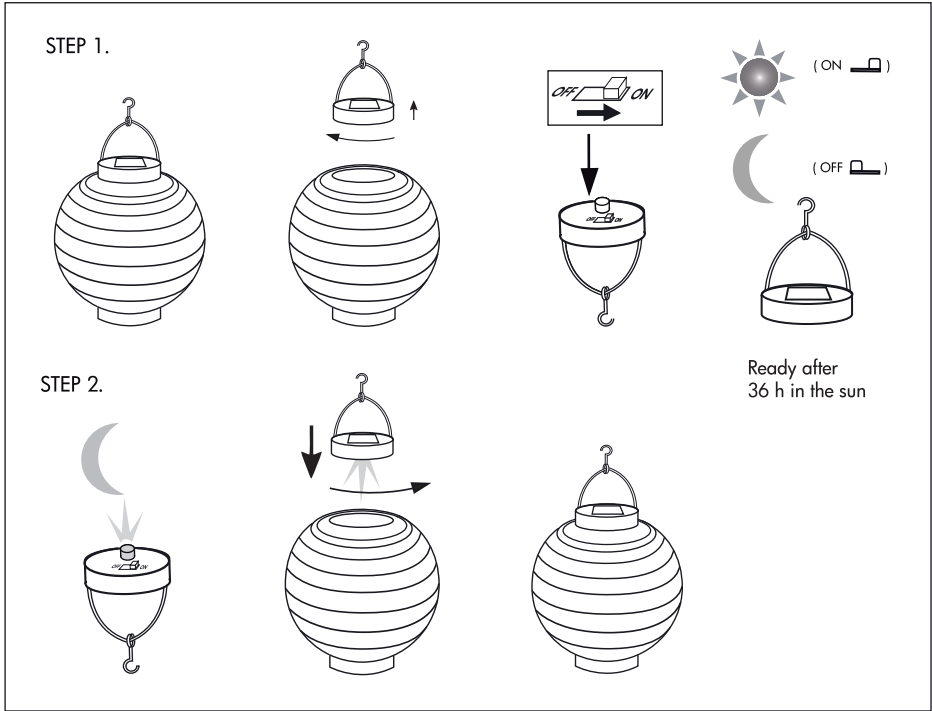

Solar Lantern 20cm & 30cm

FIRST USE.

BATTERY REPLACEMENT.

STAR
TRADING

STAR STREET 1
512 50 SVENLJUNGA
SWEDEN