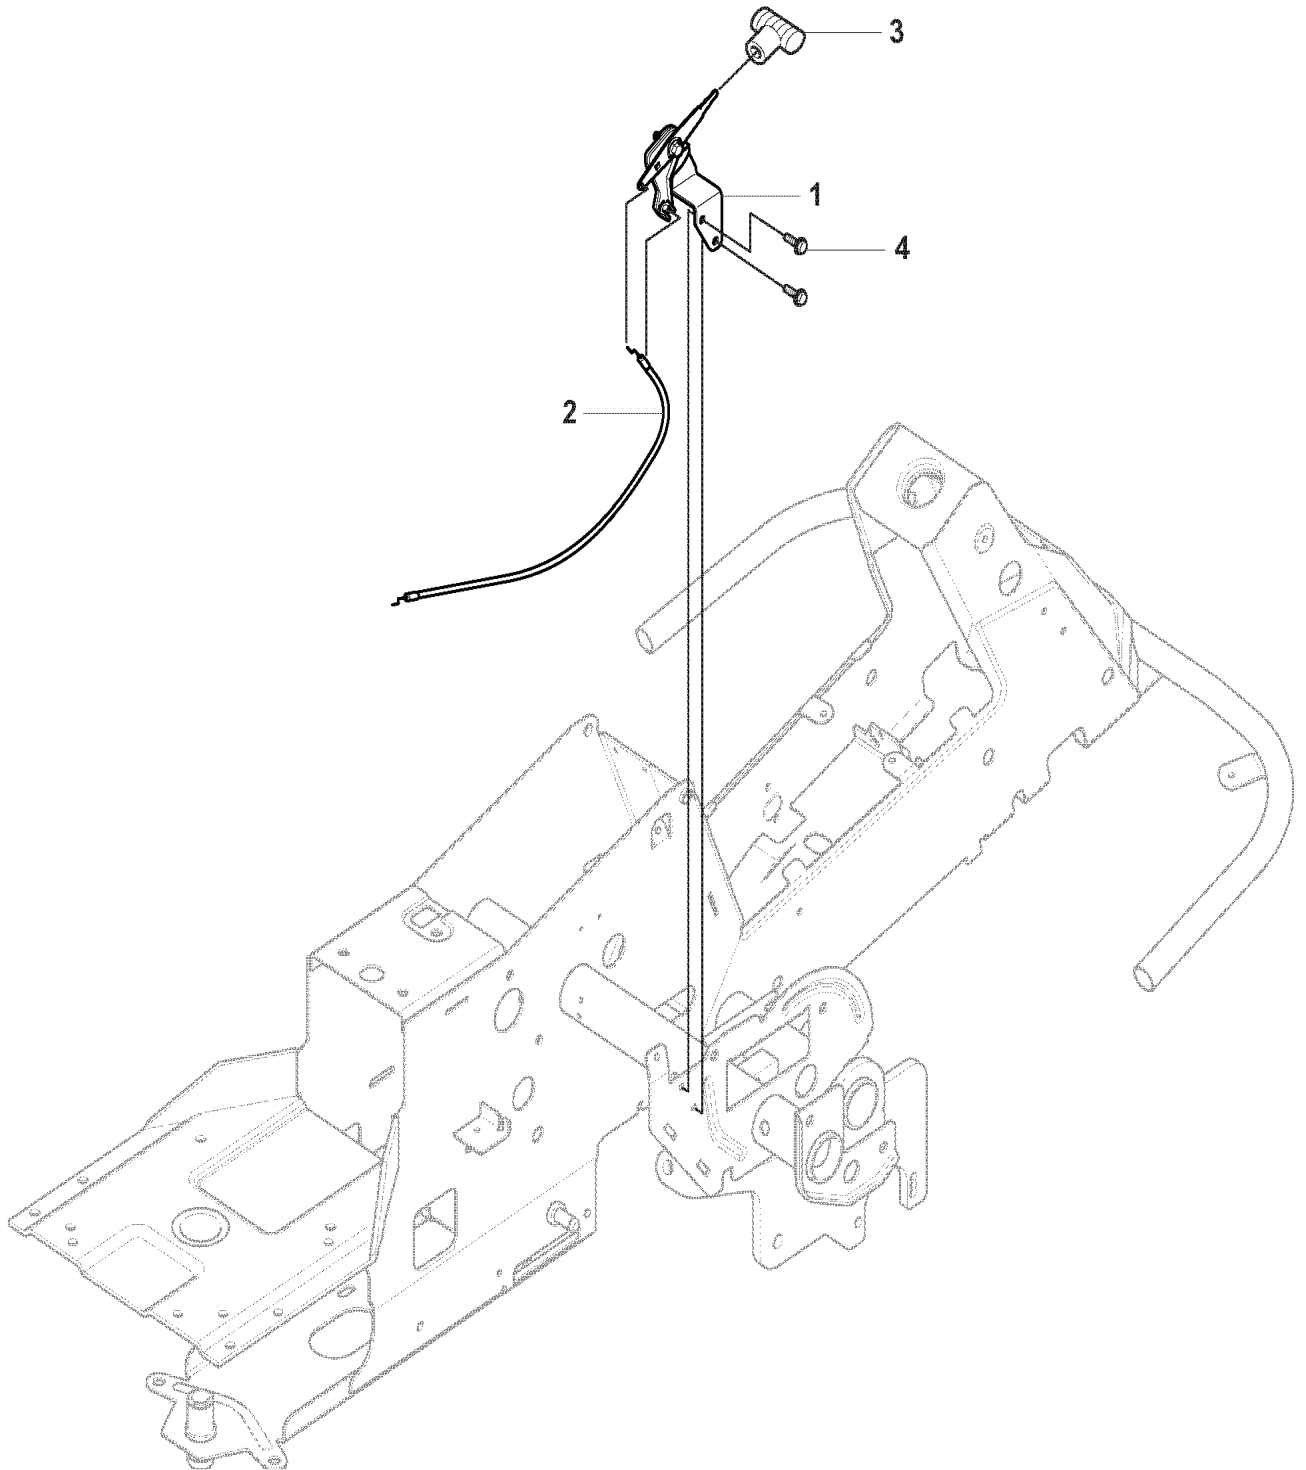

N 966 83 03-01 RIDER R16C AWD
CONTROLS

RIDERS

PXM_REF	PXM_PARTNO	BESKRIVELSE	PXM_REMARK
1	544301501	THROTTLE CONTROL ASSY	1
2	544301701	KABEL	1
3	506889101	KNOP	1
4	725236461	SKRUE EHHFT	2