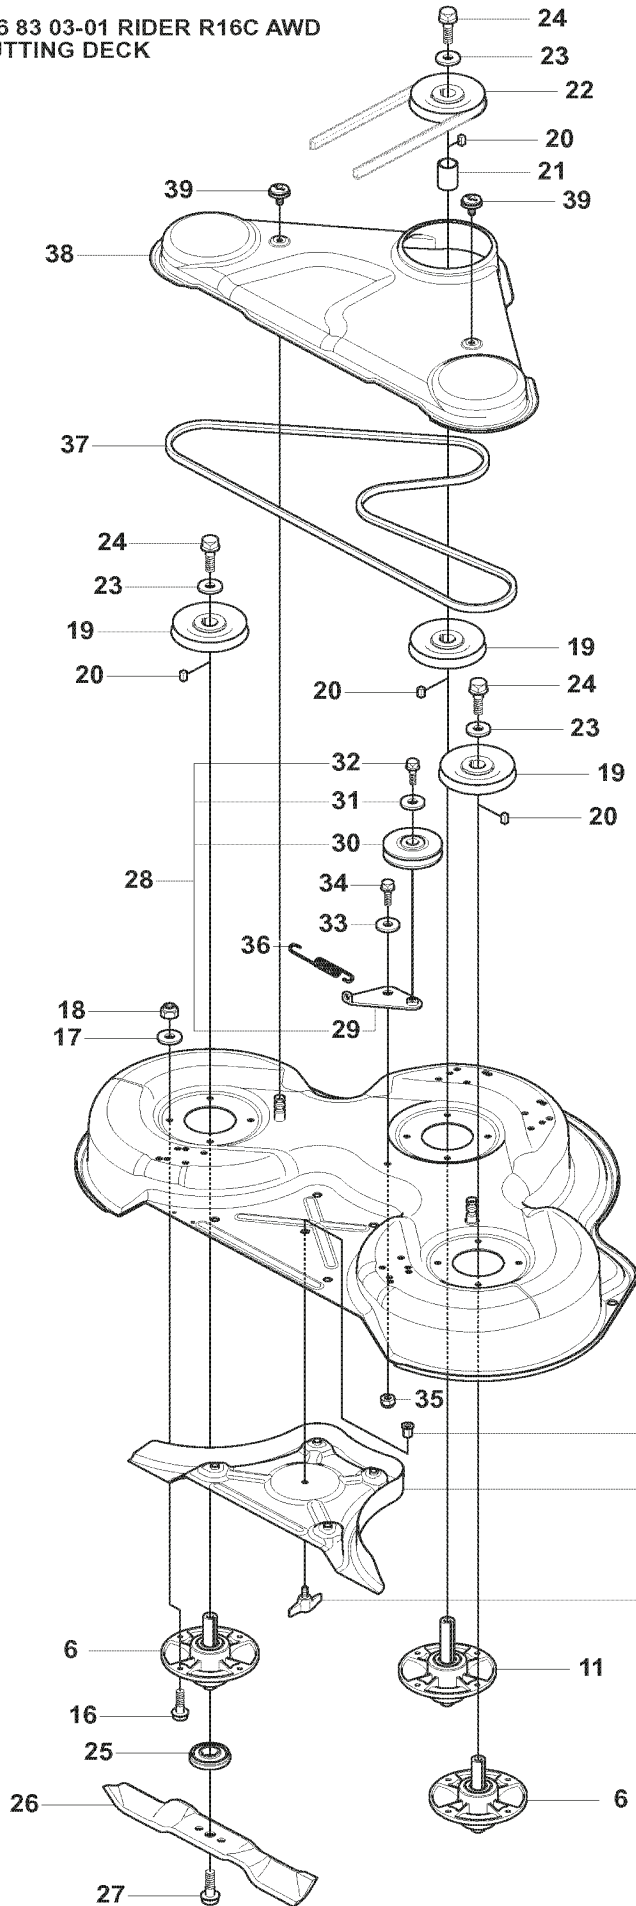

U2 966 83 03-01 RIDER R16C AWD
CUTTING DECK