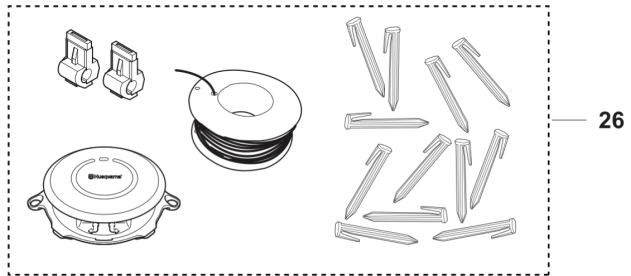

**AUTOMOWER 450X NERA
ACCESSORIES**

PXM_REF	PXM_PARTNO	BESKRIVELSE	PXM_REMARK		
2	536664101	HUS	Automower House	1	
3	577469001	MÆRKAT	Decal	1	
4	586885802	DÆKSEL	Lid	1	
5	585324002	HÅNDTAG	Handle	1	
6	585324101	LED	Rod	1	
7	580511401	FJEDER	Spring	2	
8	585341501	AXEL	Hinge pin	2	
9	585341601	BJÆLKE	Beam	1	
10	575543314	SCREW	Screw	9	
11	585324001	HÅNDTAG	Handle	1	
12	585323601	LEM	Hatch	1	
13	536797201	HUS	Cover	1	
14	597435801	SCREW	Screw	1	
15	585323802	STØTTE	Support	1	
16	503226601	MØTRIK 4-KANTET	Square nut	1	
17	585323801	STØTTE	Support	1	
18	535129303	SKRUE IHPANM	Screw	4	
19	536849201	WHEEL KIT	Terrain kit	1	
20	505132803	BØRSTESÆT	Wheel Brush refill kit	1	
21	590855101	SÆT	Maintenance and Cleaning kit	1	
22	537645401	LEDNING KPL	Service cable (USB)	1	
23	598013101	LEDNING KPL	Battery tester cable	1	
24	593967901	SPRAY	SPRAY Care and Shine Spray	1	
25	580689502	MÆRKAT	Warranty seal	1	
26	529880501	SÆT	FlexiFence	1	
27	529459701	SÆT	Automower Area Switch	1	
28	599801701	OPBEVARINGSKASSE	Connector protection box	1