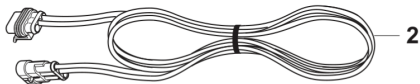

HUSQVARNA - RESERVEDELS KATALOG
: HUSQVARNA AUTOMOWER® 450X NERA

Reservedelsliste

RESERVEDELSLISTE

**AUTOMOWER 450X NERA
INSTALLATION ACCESSORIES**

PXM_REF	PXM_PARTNO	BESKRIVELSE	PXM_REMARK	
1	599662701	DRIVENHED	Power Unit EU	1
1	599662702	DRIVENHED	Power Unit UK	1
1	599662703	DRIVENHED	Power Unit CH	1
1	599662705	DRIVENHED	Power Unit AU, NZ	1
2	588765006	KABLAGE KPL	Low Voltage Cable 3 m	1
3	588765005	KABLAGE KPL	Low Voltage Cable 10 m	1
4	588765004	KABLAGE KPL	Low Voltage Cable 20 m	1
5	967972101	INSTALLATION KIT	S Wire 150 m, Staples 300 pc, Connectors 3 pcs, Couplers 5 pcs	1
5	967972201	INSTALLATION KIT	M Wire 250 m, Staples 400 pc, Connectors 3 pcs, Couplers 5 pcs	1
5	967972301	INSTALLATION KIT	L Wire 400 m, Staples 600 pc, Connectors 5 pcs, Couplers 5 pcs	1
6	535129002	KONTAKT	Loop Wire Connector, Blister Pack 100 pcs	1
6	577864801	KONTAKT	Loop Wire Connector	1
7	501980203	KOPPLING	Coupler, 100 pcs	1
7	577864701	KOPPLING	Coupler	1
8	577864201	KLAMMER	100 pcs	1
9	597237802	KABEL	Wire, 50m	1
10	597237801	KABEL	Wire, 150m	1
11	580662006	KABEL	Wire, 250m	1
12	593297702	KABEL	Wire, 300m	1
12	522914102	KABEL	Wire, 500m	1
12	580662009	KABEL	Wire, 800m	1
15	597539501	SÆT	Boundary wire repair kit	1
16	595084401	BLADE SET	Endurance Blade, 6 pcs	1
16	595084402	BLADE SET	Endurance Blade, 45 pcs	1
16	595084403	BLADE SET	Endurance Blade, 300 pcs	1
17	599805201	BLADE SET	Endurance HSS Blades 6 pcs	1
17	599805202	BLADE SET	Endurance HSS Blades 45 pcs	1
17	599805203	BLADE SET	Endurance HSS Blades 300 pcs	1
18	577606604	BLADE SET	Blades 300 pcs incl. Screws	1
18	577864603	BLADE SET	Blades 9 pcs incl. Screws	1
18	577606505	BLADE SET	Blades 45 pcs incl. Screws	1
18	599805302	BLADE SET	Blades 300 pcs	1
18	599805301	BLADE SET	Blades 45 pcs	1
19	970663401	EPOS MODULE	EPOS Plug-in kit, EU	1
19	970663403	EPOS MODULE	EPOS Plug-in kit, GB,IE	1
19	970663404	EPOS MODULE	EPOS Plug-in kit, CH	1
20	535545301	EPOS MODULE	EPOS Plug-in	1
21	970468201	REFERENCE STATION	Reference station, EU	1
21	970468203	REFERENCE STATION	Reference station, GB,IE	1
21	970468204	REFERENCE STATION	Reference station, CH	1
22	597435801	SCREW	Anchor screws, 6pcs	1