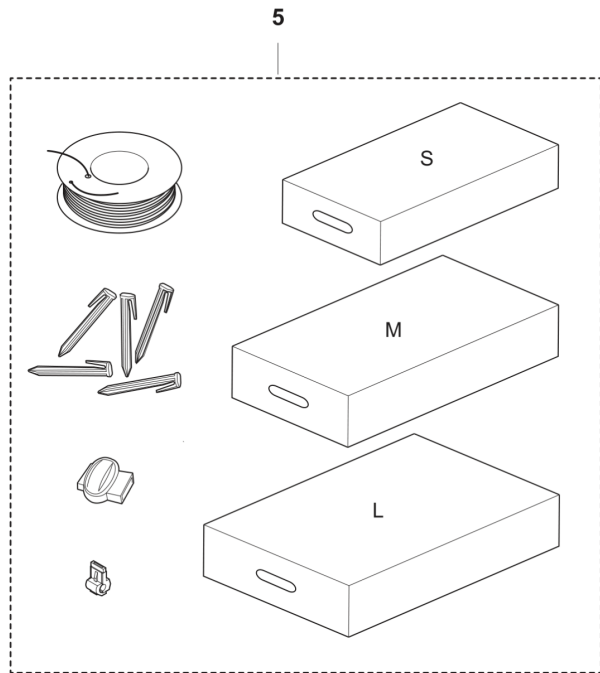

HUSQVARNA - RESERVEDELS KATALOG
: HUSQVARNA AUTOMOWER® 450X NERA

Reservedelsliste

RESERVEDELSLISTE

**AUTOMOWER 450X NERA
INSTALLATION ACCESSORIES**

PXM_REF	PXM_PARTNO	BESKRIVELSE	PXM_REMARK	
1	599662701	DRIVENHED	Power Unit EU	1
1	599662702	DRIVENHED	Power Unit UK	1
1	599662703	DRIVENHED	Power Unit CH	1
1	599662705	DRIVENHED	Power Unit AU, NZ	1
2	588765006	KABLAGE KPL	Low Voltage Cable 3 m	1
3	588765005	KABLAGE KPL	Low Voltage Cable 10 m	1
4	588765004	KABLAGE KPL	Low Voltage Cable 20 m	1
5	967972101	INSTALLATION KIT	S Wire 150 m, Staples 300 pc, Connectors 3 pcs, Couplers 5 pcs	1
5	967972201	INSTALLATION KIT	M Wire 250 m, Staples 400 pc, Connectors 3 pcs, Couplers 5 pcs	1
5	967972301	INSTALLATION KIT	L Wire 400 m, Staples 600 pc, Connectors 5 pcs, Couplers 5 pcs	1
6	535129002	KONTAKT	Loop Wire Connector, Blister Pack 100 pcs	1
6	577864801	KONTAKT	Loop Wire Connector	1
7	501980203	KOPPLING	Coupler, 100 pcs	1
7	577864701	KOPPLING	Coupler	1
8	577864201	KLAMMER	100 pcs	1
9	597237802	KABEL	Wire, 50m	1
10	597237801	KABEL	Wire, 150m	1
11	580662006	KABEL	Wire, 250m	1
12	593297702	KABEL	Wire, 300m	1
12	522914102	KABEL	Wire, 500m	1
12	580662009	KABEL	Wire, 800m	1
15	597539501	SÆT	Boundary wire repair kit	1
16	595084401	BLADE SET	Endurance Blade, 6 pcs	1
16	595084402	BLADE SET	Endurance Blade, 45 pcs	1
16	595084403	BLADE SET	Endurance Blade, 300 pcs	1
17	599805201	BLADE SET	Endurance HSS Blades 6 pcs	1
17	599805202	BLADE SET	Endurance HSS Blades 45 pcs	1
17	599805203	BLADE SET	Endurance HSS Blades 300 pcs	1
18	577606604	BLADE SET	Blades 300 pcs incl. Screws	1
18	577864603	BLADE SET	Blades 9 pcs incl. Screws	1
18	577606505	BLADE SET	Blades 45 pcs incl. Screws	1
18	599805302	BLADE SET	Blades 300 pcs	1
18	599805301	BLADE SET	Blades 45 pcs	1
19	970663401	EPOS MODULE	EPOS Plug-in kit, EU	1
19	970663403	EPOS MODULE	EPOS Plug-in kit, GB,IE	1
19	970663404	EPOS MODULE	EPOS Plug-in kit, CH	1
20	535545301	EPOS MODULE	EPOS Plug-in	1
21	970468201	REFERENCE STATION	Reference station, EU	1
21	970468203	REFERENCE STATION	Reference station, GB,IE	1
21	970468204	REFERENCE STATION	Reference station, CH	1
22	597435801	SCREW	Anchor screws, 6pcs	1