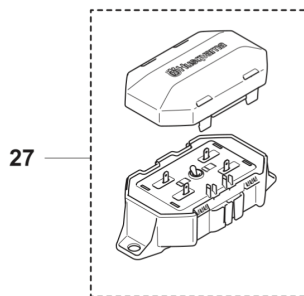

**AUTOMOWER 450X NERA
ACCESSORIES**

PXM_REF	PXM_PARTNO	BESKRIVELSE	PXM_REMARK		
2	536664101	HUS	Automower House	1	
3	577469001	MÆRKAT	Decal	1	
4	586885802	DÆKSEL	Lid	1	
5	585324002	HÅNDTAG	Handle	1	
6	585324101	LED	Rod	1	
7	580511401	FJEDER	Spring	2	
8	585341501	AXEL	Hinge pin	2	
9	585341601	BJÆLKE	Beam	1	
10	575543314	SCREW	Screw	9	
11	585324001	HÅNDTAG	Handle	1	
12	585323601	LEM	Hatch	1	
13	536797201	HUS	Cover	1	
14	597435801	SCREW	Screw	1	
15	585323802	STØTTE	Support	1	
16	503226601	MØTRIK 4-KANTET	Square nut	1	
17	585323801	STØTTE	Support	1	
18	535129303	SKRUE IHPANM	Screw	4	
19	536849201	WHEEL KIT	Terrain kit	1	
20	505132803	BØRSTESÆT	Wheel Brush refill kit	1	
21	590855101	SÆT	Maintenance and Cleaning kit	1	
22	537645401	LEDNING KPL	Service cable (USB)	1	
23	598013101	LEDNING KPL	Battery tester cable	1	
24	593967901	SPRAY	SPRAY Care and Shine Spray	1	
25	580689502	MÆRKAT	Warranty seal	1	
26	529880501	SÆT	FlexiFence	1	
27	529459701	SÆT	Automower Area Switch	1	
28	599801701	OPBEVARINGSKASSE	Connector protection box	1