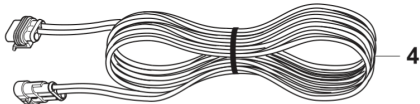

HUSQVARNA - RESERVEDELS KATALOG
: HUSQVARNA AUTOMOWER® 450X NERA

Reservedelsliste

RESERVEDELSLISTE

**AUTOMOWER 450X NERA
INSTALLATION ACCESSORIES**

PXM_REF	PXM_PARTNO	BESKRIVELSE	PXM_REMARK	
1	599662701	DRIVENHED	Power Unit EU	1
1	599662702	DRIVENHED	Power Unit UK	1
1	599662703	DRIVENHED	Power Unit CH	1
1	599662705	DRIVENHED	Power Unit AU, NZ	1
2	588765006	KABLAGE KPL	Low Voltage Cable 3 m	1
3	588765005	KABLAGE KPL	Low Voltage Cable 10 m	1
4	588765004	KABLAGE KPL	Low Voltage Cable 20 m	1
5	967972101	INSTALLATION KIT	S Wire 150 m, Staples 300 pc, Connectors 3 pcs, Couplers 5 pcs	1
5	967972201	INSTALLATION KIT	M Wire 250 m, Staples 400 pc, Connectors 3 pcs, Couplers 5 pcs	1
5	967972301	INSTALLATION KIT	L Wire 400 m, Staples 600 pc, Connectors 5 pcs, Couplers 5 pcs	1
6	535129002	KONTAKT	Loop Wire Connector, Blister Pack 100 pcs	1
6	577864801	KONTAKT	Loop Wire Connector	1
7	501980203	KOPPLING	Coupler, 100 pcs	1
7	577864701	KOPPLING	Coupler	1
8	577864201	KLAMMER	100 pcs	1
9	597237802	KABEL	Wire, 50m	1
10	597237801	KABEL	Wire, 150m	1
11	580662006	KABEL	Wire, 250m	1
12	593297702	KABEL	Wire, 300m	1
12	522914102	KABEL	Wire, 500m	1
12	580662009	KABEL	Wire, 800m	1
15	597539501	SÆT	Boundary wire repair kit	1
16	595084401	BLADE SET	Endurance Blade, 6 pcs	1
16	595084402	BLADE SET	Endurance Blade, 45 pcs	1
16	595084403	BLADE SET	Endurance Blade, 300 pcs	1
17	599805201	BLADE SET	Endurance HSS Blades 6 pcs	1
17	599805202	BLADE SET	Endurance HSS Blades 45 pcs	1
17	599805203	BLADE SET	Endurance HSS Blades 300 pcs	1
18	577606604	BLADE SET	Blades 300 pcs incl. Screws	1
18	577864603	BLADE SET	Blades 9 pcs incl. Screws	1
18	577606505	BLADE SET	Blades 45 pcs incl. Screws	1
18	599805302	BLADE SET	Blades 300 pcs	1
18	599805301	BLADE SET	Blades 45 pcs	1
19	970663401	EPOS MODULE	EPOS Plug-in kit, EU	1
19	970663403	EPOS MODULE	EPOS Plug-in kit, GB,IE	1
19	970663404	EPOS MODULE	EPOS Plug-in kit, CH	1
20	535545301	EPOS MODULE	EPOS Plug-in	1
21	970468201	REFERENCE STATION	Reference station, EU	1
21	970468203	REFERENCE STATION	Reference station, GB,IE	1
21	970468204	REFERENCE STATION	Reference station, CH	1
22	597435801	SCREW	Anchor screws, 6pcs	1