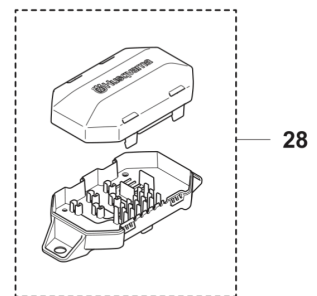

**AUTOMOWER 450X NERA
ACCESSORIES**

PXM_REF	PXM_PARTNO	BESKRIVELSE	PXM_REMARK		
2	536664101	HUS	Automower House	1	
3	577469001	MÆRKAT	Decal	1	
4	586885802	DÆKSEL	Lid	1	
5	585324002	HÅNDTAG	Handle	1	
6	585324101	LED	Rod	1	
7	580511401	FJEDER	Spring	2	
8	585341501	AXEL	Hinge pin	2	
9	585341601	BJÆLKE	Beam	1	
10	575543314	SCREW	Screw	9	
11	585324001	HÅNDTAG	Handle	1	
12	585323601	LEM	Hatch	1	
13	536797201	HUS	Cover	1	
14	597435801	SCREW	Screw	1	
15	585323802	STØTTE	Support	1	
16	503226601	MØTRIK 4-KANTET	Square nut	1	
17	585323801	STØTTE	Support	1	
18	535129303	SKRUE IHPANM	Screw	4	
19	536849201	WHEEL KIT	Terrain kit	1	
20	505132803	BØRSTESÆT	Wheel Brush refill kit	1	
21	590855101	SÆT	Maintenance and Cleaning kit	1	
22	537645401	LEDNING KPL	Service cable (USB)	1	
23	598013101	LEDNING KPL	Battery tester cable	1	
24	593967901	SPRAY	SPRAY Care and Shine Spray	1	
25	580689502	MÆRKAT	Warranty seal	1	
26	529880501	SÆT	FlexiFence	1	
27	529459701	SÆT	Automower Area Switch	1	
28	599801701	OPBEVARINGSKASSE	Connector protection box	1