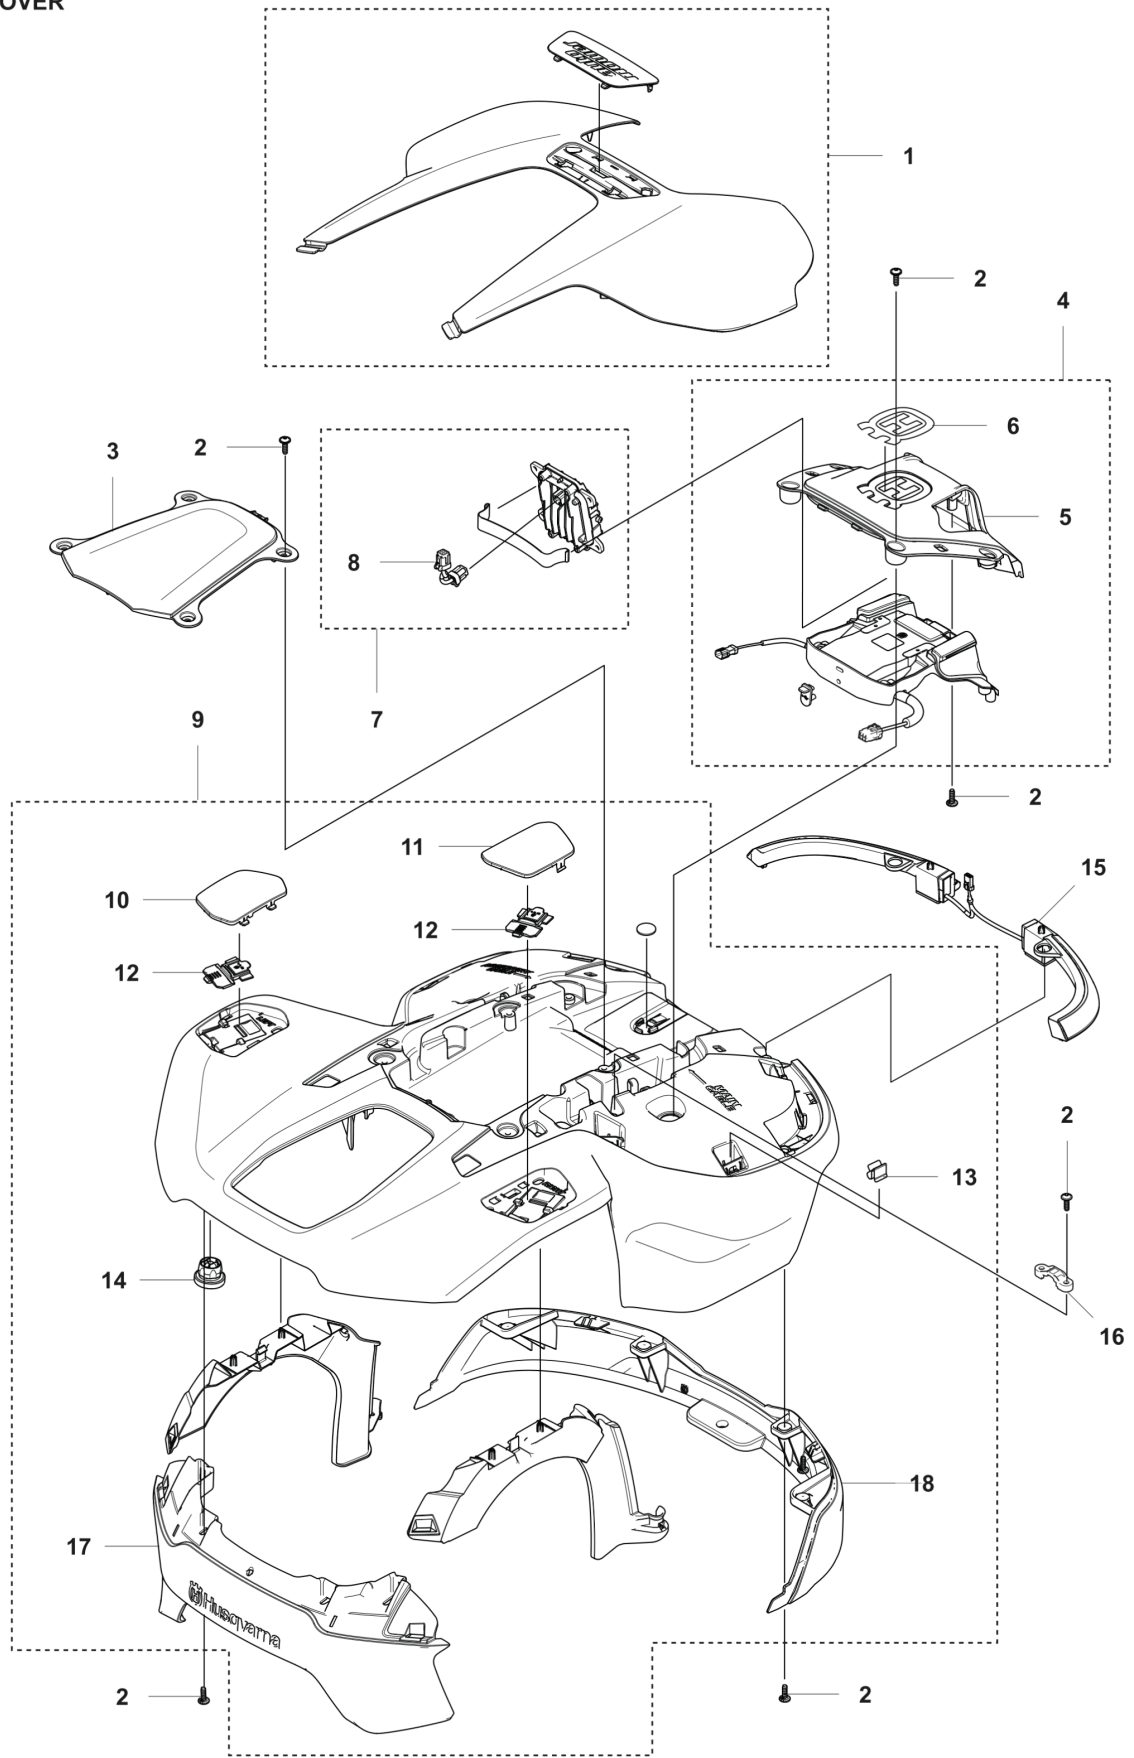

**AUTOMOWER 450X NERA
COVER**

PXM_REF	PXM_PARTNO	BESKRIVELSE	PXM_REMARK	
1	538875403	DÆKSELSÆT	Top Cover kit 450X	1
2	574450101	SKRUE ITPANT	Screw	26
3	531257301	PANEL	Cover	1
4	538876202	DÆKSELSÆT	Nose Module kit	1
5	531257701	HUS	Housing	1
6	587423502	MÆRKAT	Husqvarna Crown	1
7	538876301	SENSOR ASSY	Radar kit	1
8	531407201	LEDNING KPL	Radar cable	1
9	538876402	BODY KIT	Body kit	1
10	531256801	DÆKSEL	Cover Wheel brush Left	1
11	531256901	DÆKSEL	Cover Wheel brush Right	1
12	591494601	HOLDER	Holder Wheel brush	2
13	593778401	KLEMME	Clip	6
14	580526801	HAT	Snap locking	4
15	531189901	LEDNING KPL	LED lights	1
16	593355202	OVERFALD	Clamp	1
17	531256501	KOFANGER	Rear bumper	1
18	531256401	KOFANGER	Front bumper	1