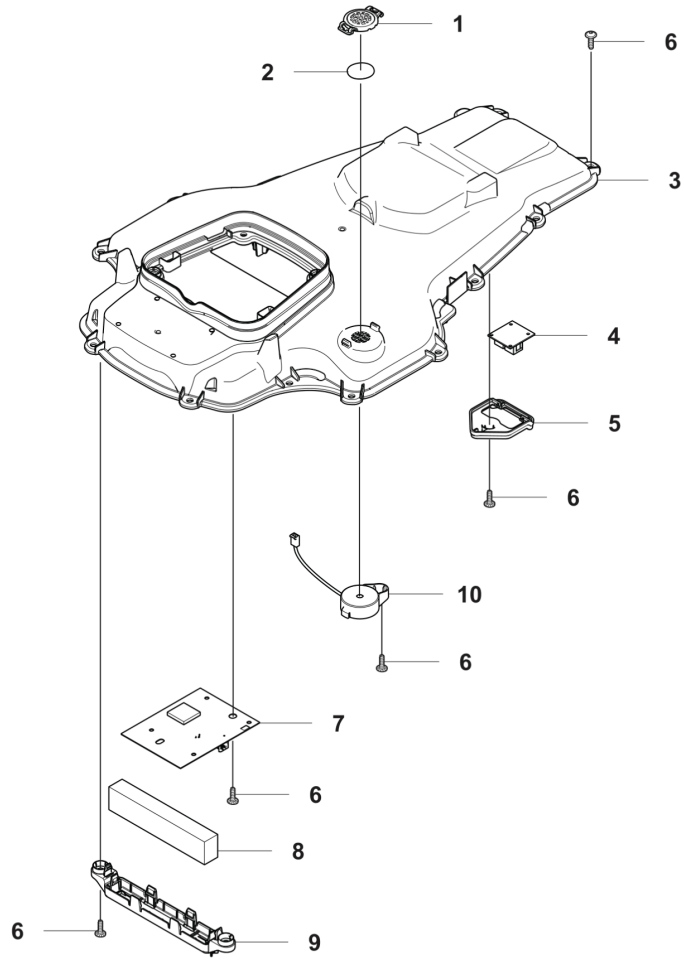

**AUTOMOWER 450X NERA
CHASSIS UPPER**

PXM_REF	PXM_PARTNO	BESKRIVELSE	PXM_REMARK		
1	586038902	DÆKSEL	Cover air filter	1	
2	577753701	FILTER	Air Filter	1	
3	599909801	CHASSIS	Chassis Upper	1	
4	591125501	KREDSKORT	Magnetic Sensor Circuit Board	1	
5	535563901	HOLDER	Holder Magnetic Sensor Circuit Board	1	
6	574450101	SKRUE ITXPANT	Screw	20	
7	586662313	GPS MODULE	Communication circuit board. CBT5	1	
8	598503602	VÆGT	Weight	1	
9	531352801	HOLDER	Weight holder	1	
10	531351801	LEDNING KPL	Buzzer	1