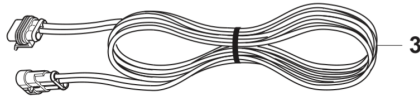

HUSQVARNA - RESERVEDELS KATALOG
: HUSQVARNA AUTOMOWER® 450X NERA

Reservedelsliste

RESERVEDELSLISTE

**AUTOMOWER 450X NERA
INSTALLATION ACCESSORIES**

PXM_REF	PXM_PARTNO	BESKRIVELSE	PXM_REMARK	
1	599662701	DRIVENHED	Power Unit EU	1
1	599662702	DRIVENHED	Power Unit UK	1
1	599662703	DRIVENHED	Power Unit CH	1
1	599662705	DRIVENHED	Power Unit AU, NZ	1
2	588765006	KABLAGE KPL	Low Voltage Cable 3 m	1
3	588765005	KABLAGE KPL	Low Voltage Cable 10 m	1
4	588765004	KABLAGE KPL	Low Voltage Cable 20 m	1
5	967972101	INSTALLATION KIT	S Wire 150 m, Staples 300 pc, Connectors 3 pcs, Couplers 5 pcs	1
5	967972201	INSTALLATION KIT	M Wire 250 m, Staples 400 pc, Connectors 3 pcs, Couplers 5 pcs	1
5	967972301	INSTALLATION KIT	L Wire 400 m, Staples 600 pc, Connectors 5 pcs, Couplers 5 pcs	1
6	535129002	KONTAKT	Loop Wire Connector, Blister Pack 100 pcs	1
6	577864801	KONTAKT	Loop Wire Connector	1
7	501980203	KOPPLING	Coupler, 100 pcs	1
7	577864701	KOPPLING	Coupler	1
8	577864201	KLAMMER	100 pcs	1
9	597237802	KABEL	Wire, 50m	1
10	597237801	KABEL	Wire, 150m	1
11	580662006	KABEL	Wire, 250m	1
12	593297702	KABEL	Wire, 300m	1
12	522914102	KABEL	Wire, 500m	1
12	580662009	KABEL	Wire, 800m	1
15	597539501	SÆT	Boundary wire repair kit	1
16	595084401	BLADE SET	Endurance Blade, 6 pcs	1
16	595084402	BLADE SET	Endurance Blade, 45 pcs	1
16	595084403	BLADE SET	Endurance Blade, 300 pcs	1
17	599805201	BLADE SET	Endurance HSS Blades 6 pcs	1
17	599805202	BLADE SET	Endurance HSS Blades 45 pcs	1
17	599805203	BLADE SET	Endurance HSS Blades 300 pcs	1
18	577606604	BLADE SET	Blades 300 pcs incl. Screws	1
18	577864603	BLADE SET	Blades 9 pcs incl. Screws	1
18	577606505	BLADE SET	Blades 45 pcs incl. Screws	1
18	599805302	BLADE SET	Blades 300 pcs	1
18	599805301	BLADE SET	Blades 45 pcs	1
19	970663401	EPOS MODULE	EPOS Plug-in kit, EU	1
19	970663403	EPOS MODULE	EPOS Plug-in kit, GB,IE	1
19	970663404	EPOS MODULE	EPOS Plug-in kit, CH	1
20	535545301	EPOS MODULE	EPOS Plug-in	1
21	970468201	REFERENCE STATION	Reference station, EU	1
21	970468203	REFERENCE STATION	Reference station, GB,IE	1
21	970468204	REFERENCE STATION	Reference station, CH	1
22	597435801	SCREW	Anchor screws, 6pcs	1