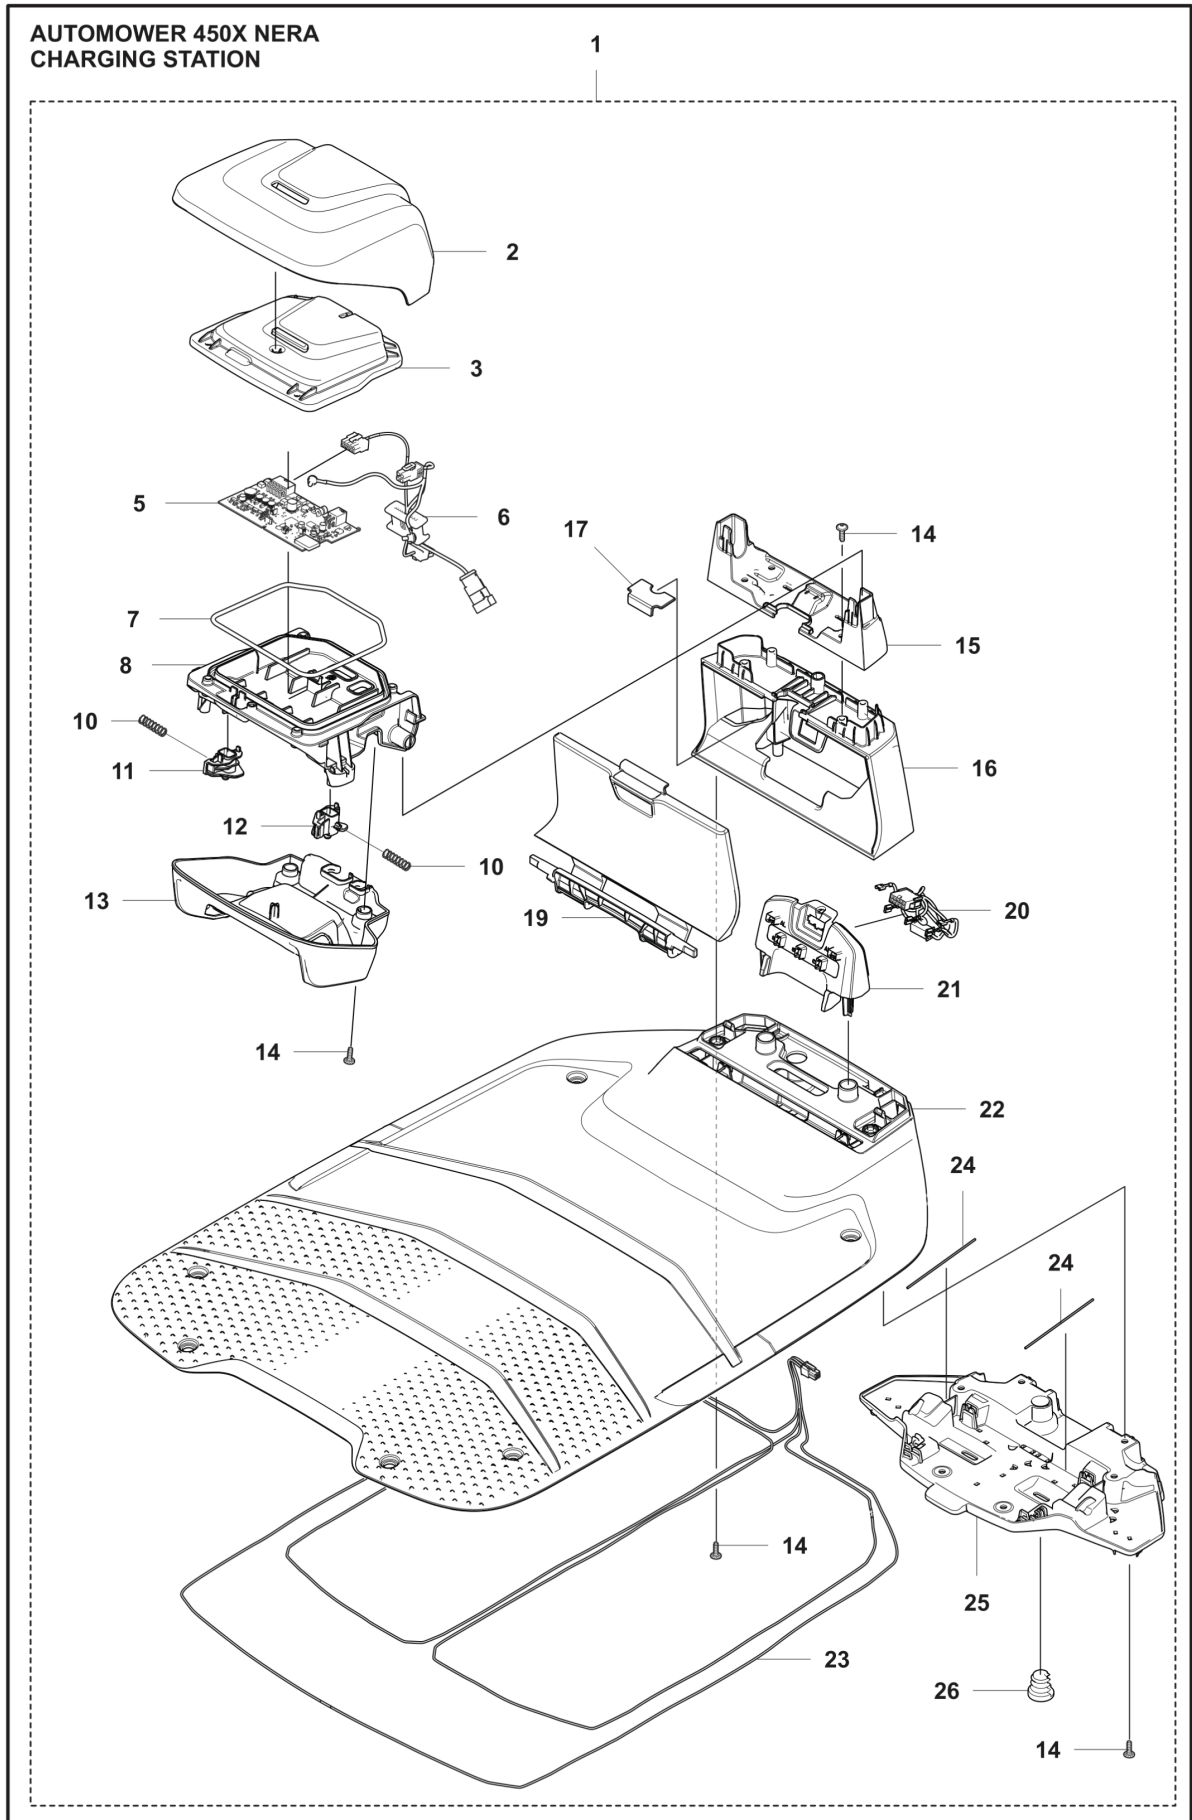

**AUTOMOWER 450X NERA
CHARGING STATION**

PXM_REF	PXM_PARTNO	BESKRIVELSE	PXM_REMARK	
1	531422301	LADESTATION	Charging station	1
2	531422501	HAT	Upper Cover	1
3	531422901	DÆKSEL	Lid	1
5	529899501	KREDSKORT	Charging station circuit board	1
6	536055201	LEDNING KPL	Wiring Assy CS Main	1
7	574874708	TÆTNINGSLISTE	Sealing strip	1
8	531423001	RAMME	Frame	1
10	535130101	FJEDER	Spring	2
11	531422601	KLAP	Contact Plate Left	1
12	531422602	KLAP	Contact Plate Right	1
13	531422701	HYLSTER	Lower Cover	1
14	574450101	SKRUE ITXPANT	Screw	12
15	535558601	STØTTE	Support	1
16	531422401	HUS	Housing	1
17	536177201	DÆKSEL	Lid	1
19	531422801	LEM	Hatch	1
20	535600701	LEDNING KPL	Wiring Assy Antenna bridge	1
21	535600601	HUS	Cable Holder	1
22	531423101	BASEPLATE	Charging Station Baseplate	1
23	536166001	LEDNING KPL	Wiring Assy Baseplate	1
24	588470201	FJEDER	Spring	2
25	535600501	ANKERPLADE	Baseplate Support	1
26	531262701	PROP	Plug	1