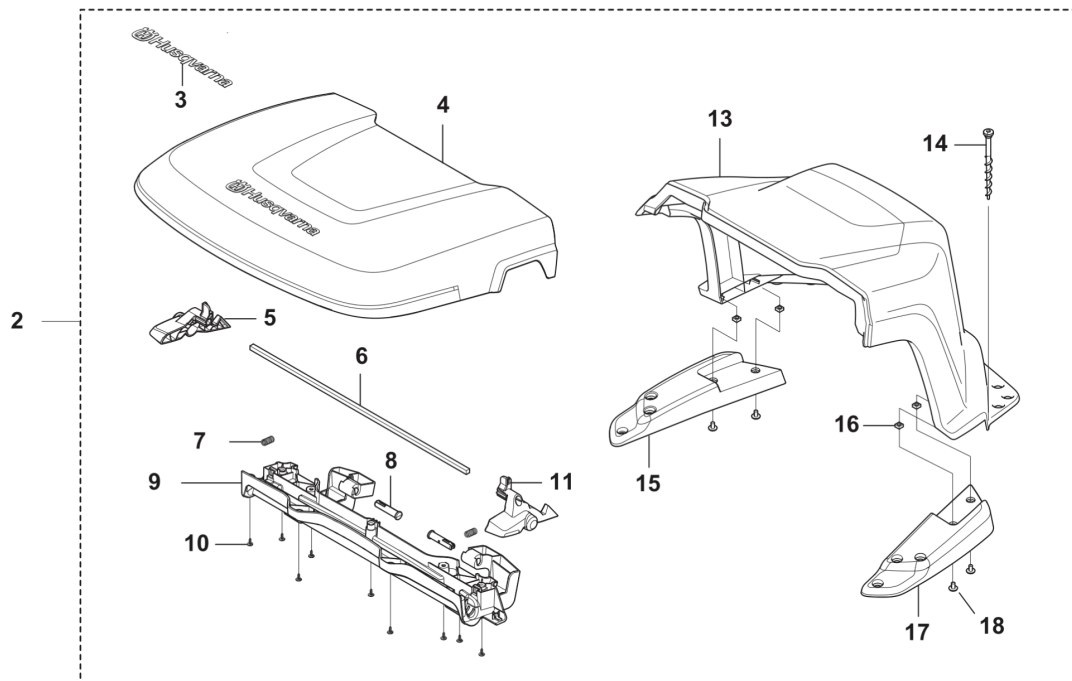

**AUTOMOWER 450X NERA
ACCESSORIES**

PXM_REF	PXM_PARTNO	BESKRIVELSE	PXM_REMARK		
2	536664101	HUS	Automower House	1	
3	577469001	MÆRKAT	Decal	1	
4	586885802	DÆKSEL	Lid	1	
5	585324002	HÅNDTAG	Handle	1	
6	585324101	LED	Rod	1	
7	580511401	FJEDER	Spring	2	
8	585341501	AXEL	Hinge pin	2	
9	585341601	BJÆLKE	Beam	1	
10	575543314	SCREW	Screw	9	
11	585324001	HÅNDTAG	Handle	1	
12	585323601	LEM	Hatch	1	
13	536797201	HUS	Cover	1	
14	597435801	SCREW	Screw	1	
15	585323802	STØTTE	Support	1	
16	503226601	MØTRIK 4-KANTET	Square nut	1	
17	585323801	STØTTE	Support	1	
18	535129303	SKRUE IHPANM	Screw	4	
19	536849201	WHEEL KIT	Terrain kit	1	
20	505132803	BØRSTESÆT	Wheel Brush refill kit	1	
21	590855101	SÆT	Maintenance and Cleaning kit	1	
22	537645401	LEDNING KPL	Service cable (USB)	1	
23	598013101	LEDNING KPL	Battery tester cable	1	
24	593967901	SPRAY	SPRAY Care and Shine Spray	1	
25	580689502	MÆRKAT	Warranty seal	1	
26	529880501	SÆT	FlexiFence	1	
27	529459701	SÆT	Automower Area Switch	1	
28	599801701	OPBEVARINGSKASSE	Connector protection box	1