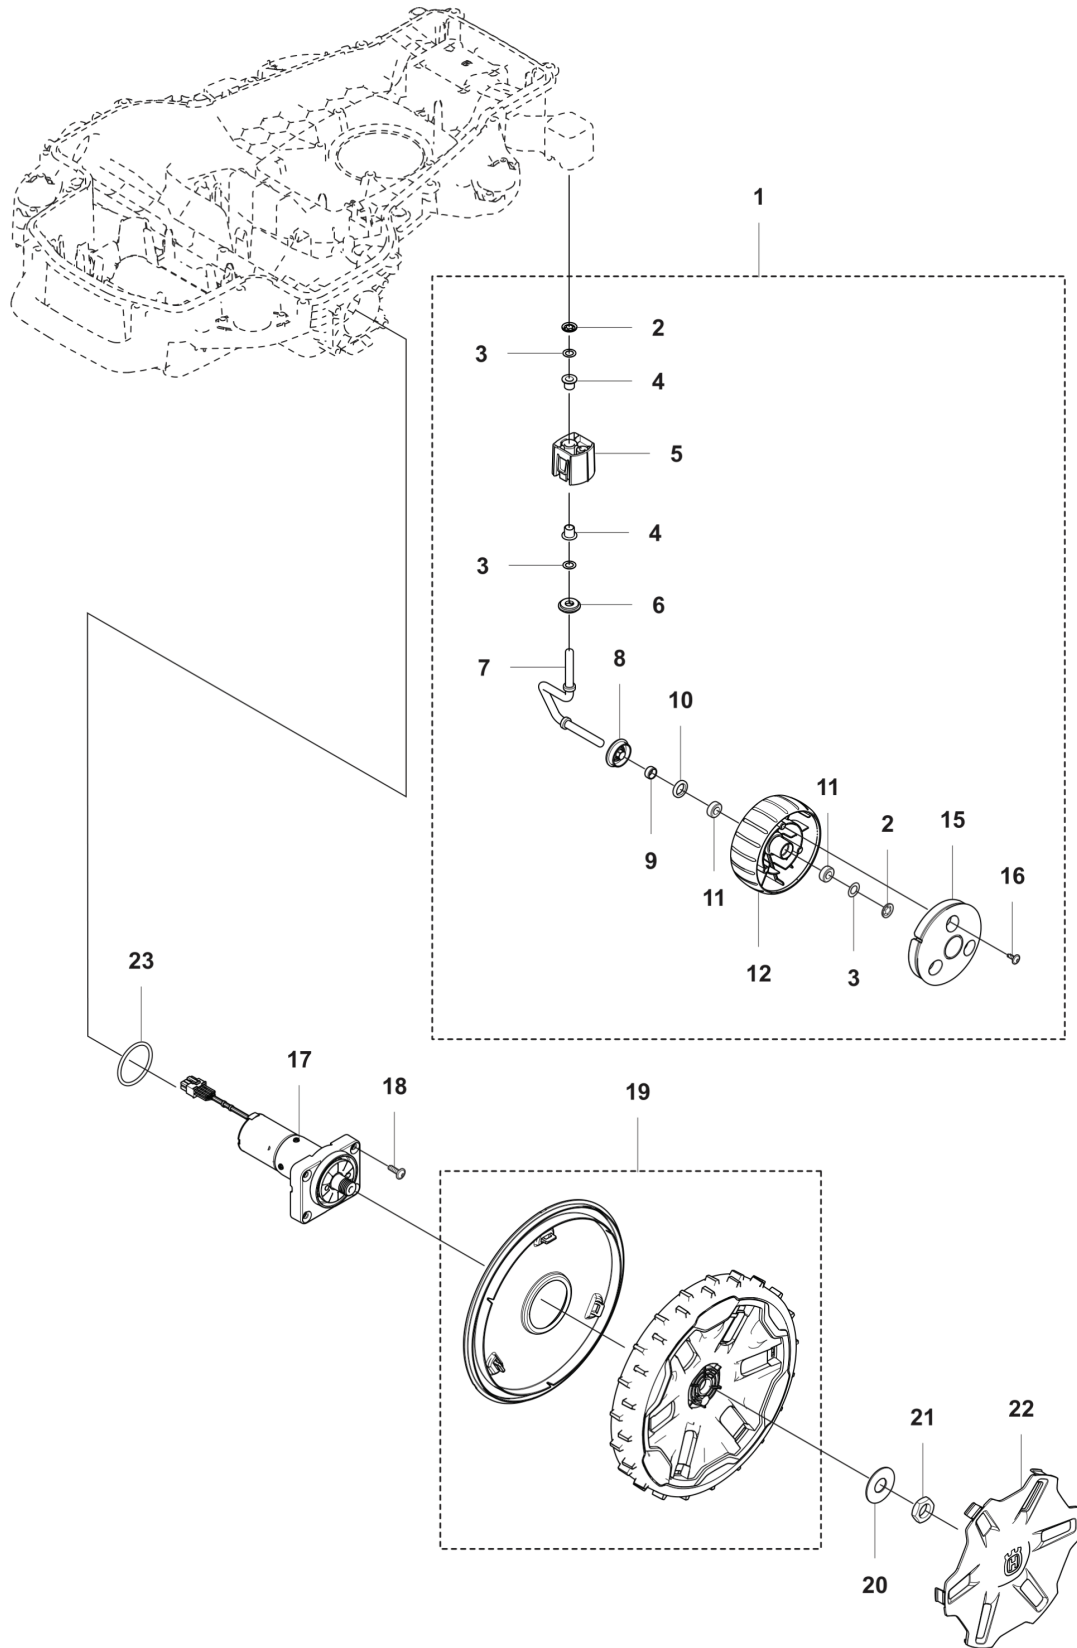

**AUTOMOWER 450X NERA
WHEELS AND TIRES**

PXM_REF	PXM_PARTNO	BESKRIVELSE	PXM_REMARK		
1	536119702	HJUL KPL	Front wheel assy	1	
2	576019302	LÅSESKIVE	Washer	4	
3	580764601	SKIVE	Washer	6	
4	535293801	BUSHING	Bushing	4	
5	531264301	UDTAG	Socket	2	
6	536661901	SKÆRM	Shield	2	
7	531263302	SPINDEL	Spindle	1	
8	531264201	SKÆRM	Shield	2	
9	580412001	MUFFE	Sleeve	1	
10	580487101	TÆTNING	Sealing	2	
11	580605101	KUGLELEJE	Ball bearing	4	
11	597795601	KUGLELEJE	Tube 50pcs	1	
12	531344201	HJUL	Tire	2	
15	531344401	HJUL	Wheel outside	2	
16	575543314	SCREW	Screw	6	
17	599659302	WHEEL MOTOR ASSY	Wheel motor from S/N 235005755	1	
17	581621307	MOTOR KIT	Wheel motor Up to S/N 235005754	1	
18	574450101	SKRUE ITXPANT	Screw	8	
19	538816501	HJUL KPL	Rear wheel	2	
20	586210601	SKIVE	Washer	1	
21	731432401	HEXAGON TYND	Nut	2	
22	531356501	NAVKAPSEL	Hub Cap	2	
23	580443902	O-RING	O-ring	2