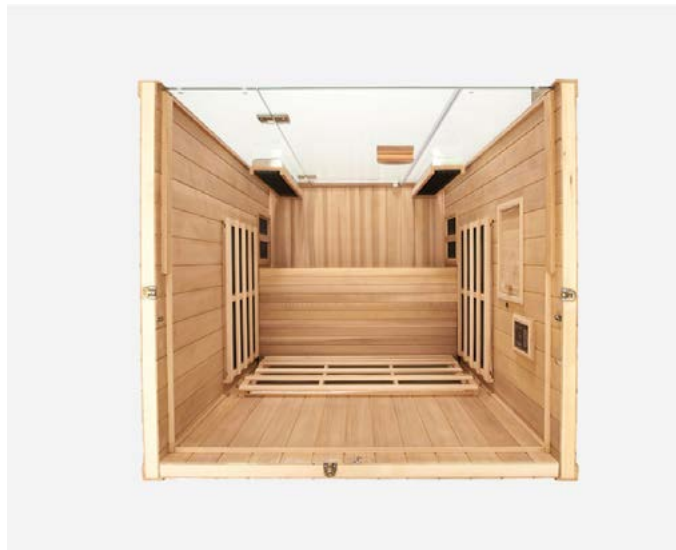

UK/IRELAND — SAUNA FEATURES & SPECIFICATIONS

Clearlight® Sanctuary 2 Pro

Clearlight®