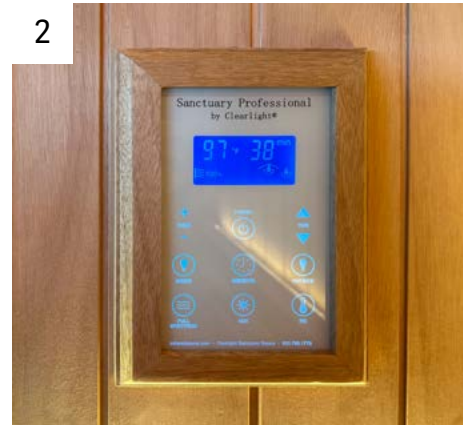

- 1 Charging station with USB-A port
- 2 Digital touchpad control
- 3 700 W full spectrum heaters

- 4 Replaceable Solid wood floor
- 5 Nakamichi Bluetooth speakers
- 6 Stainless steel hinges

- 7 Single Chromotherapy (96 LED/12 colours)
- 8 Exterior Accent LED lighting
- 9 Stylish door handle/device holder

Clearlight®