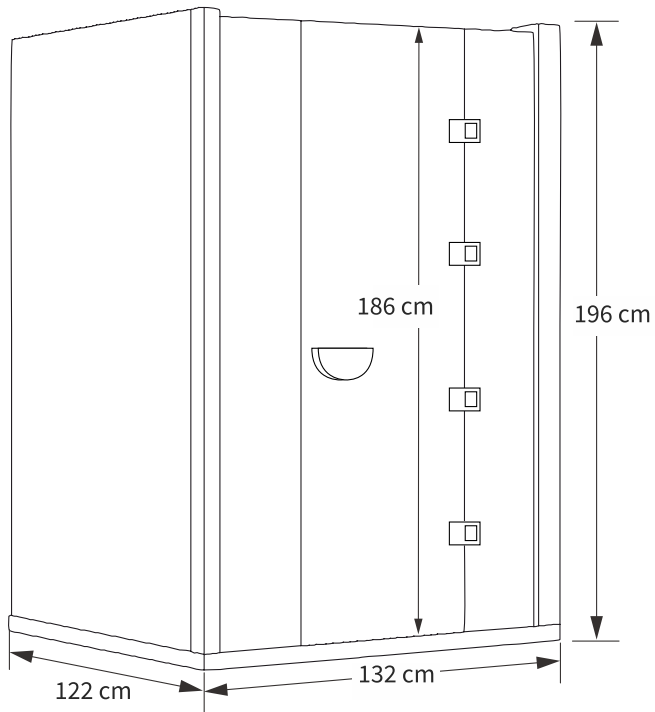

## Specifications

**Construction**

Eco-certified Okoume exterior/  
interior tongue & groove  
construction

**Weight**

204 kg

**Exterior**

Width: 132 cm  
Depth: 122 cm  
Height: 196 cm  
Door: 186 cm x 60 cm