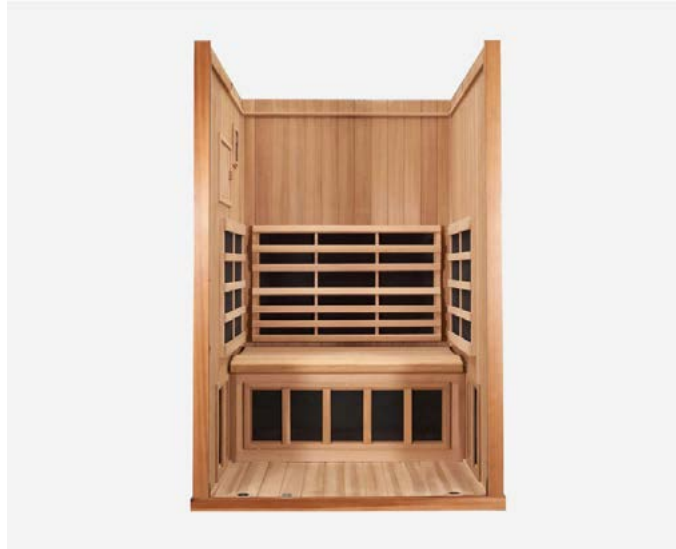

UK/IRELAND — SAUNA FEATURES & SPECIFICATIONS

Clearlight® Sanctuary 2 Pro

Clearlight®