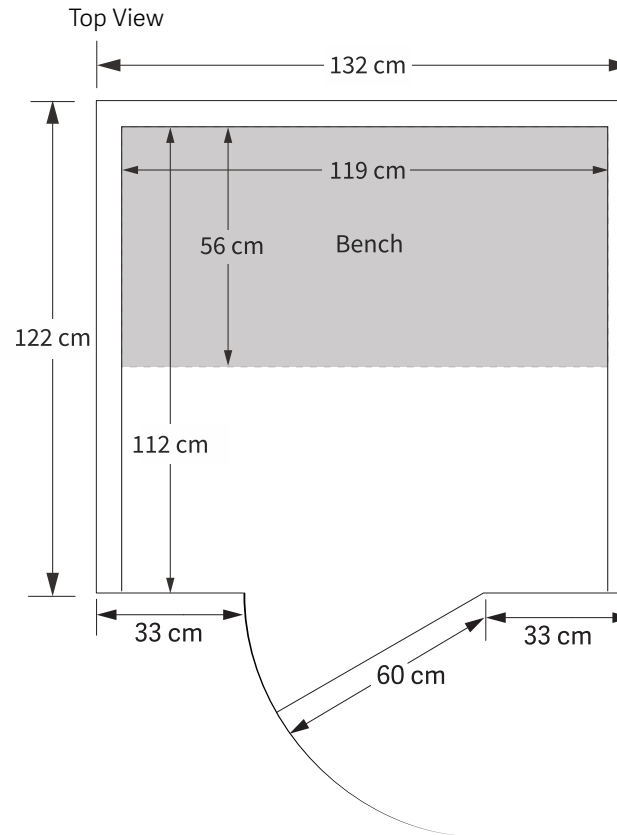

## Specifications

**Construction**

Eco-certified Okoume exterior/  
interior tongue & groove  
construction

**Weight**

204 kg

**Exterior**

Width: 132 cm  
Depth: 122 cm  
Height: 196 cm  
Door: 186 cm x 60 cm

**Interior**

Width: 119 cm  
Depth: 112 cm  
Height: 188 cm  
Bench: 119 cm x 56 cm  
Bench Height: 51 cm

**Heaters**

True Wave® Far Infrared and  
Full Spectrum Heaters:  
• Far Infrared heaters on the  
back wall, side walls, under the  
bench and in the floor.  
• 2 x 700W Full Spectrum  
heaters on the front wall.