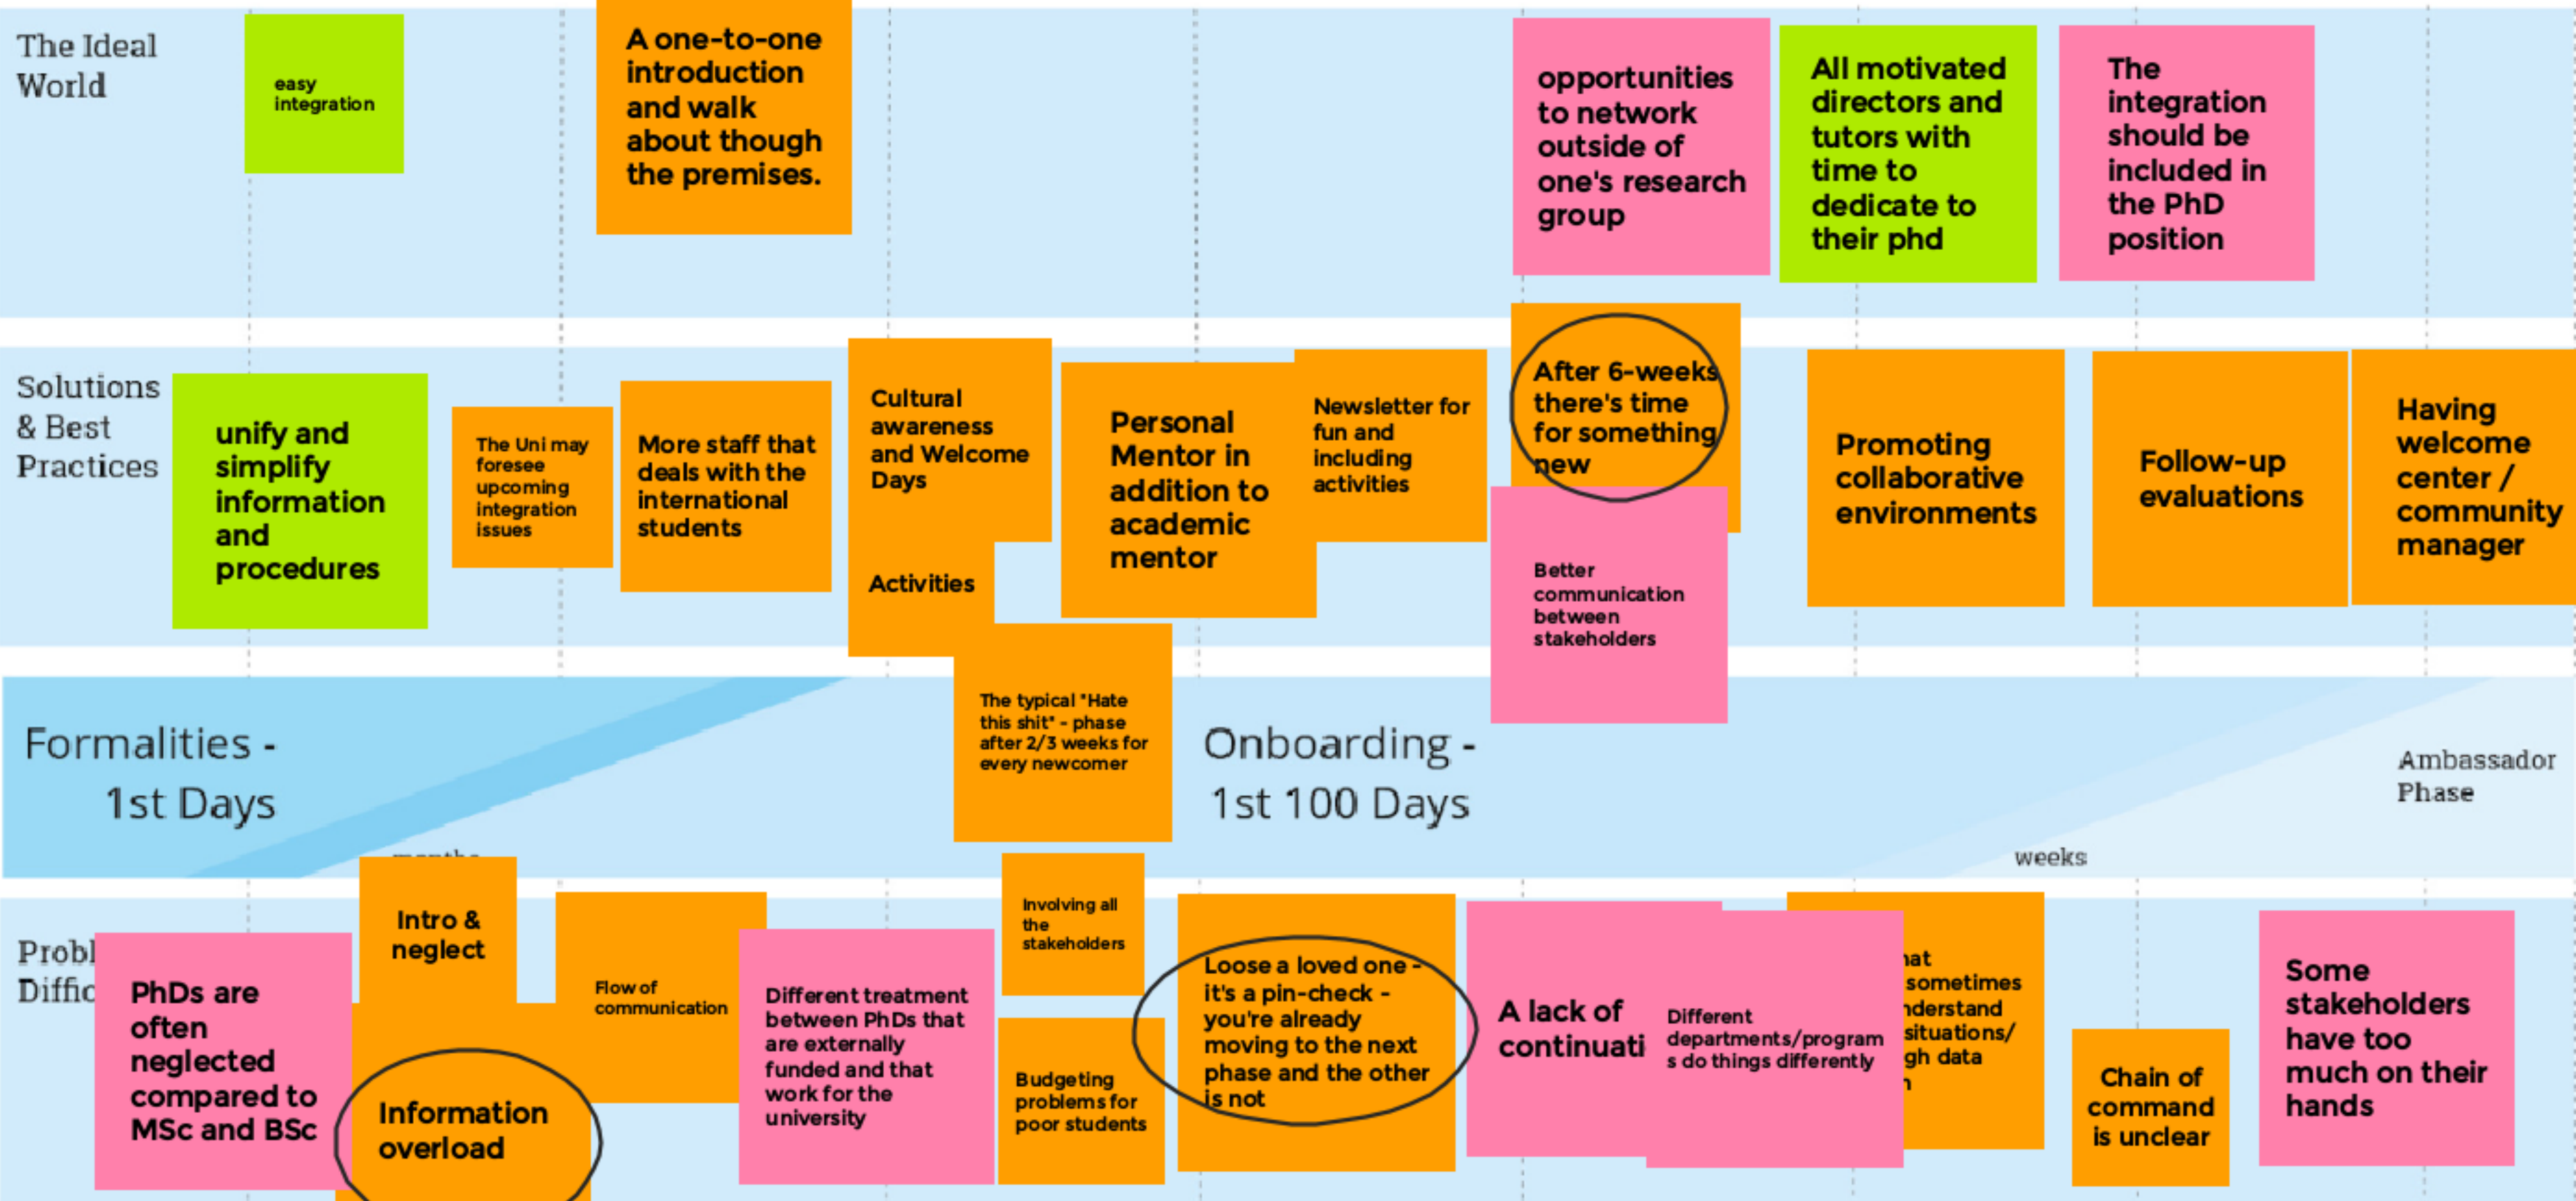

Expert Meeting: Onboarding

Master PhD Both

Expert Meeting: Onboarding

Master

PhD

Both

2nd
Break-out
Group

Expert Meeting: Onboarding

Master

PhD

Both

4th
Break-out
Group

Expert Meeting: Onboarding

Master PhD Both

Expert Meeting: Onboarding

Master PhD Both

Expert Meeting: Onboarding

Master

PhD

Both

The Ideal World

Solutions & Best Practices

Formalities 1st Days

Onboarding 1st 100 Days

Final Phase

Problems & Difficulties