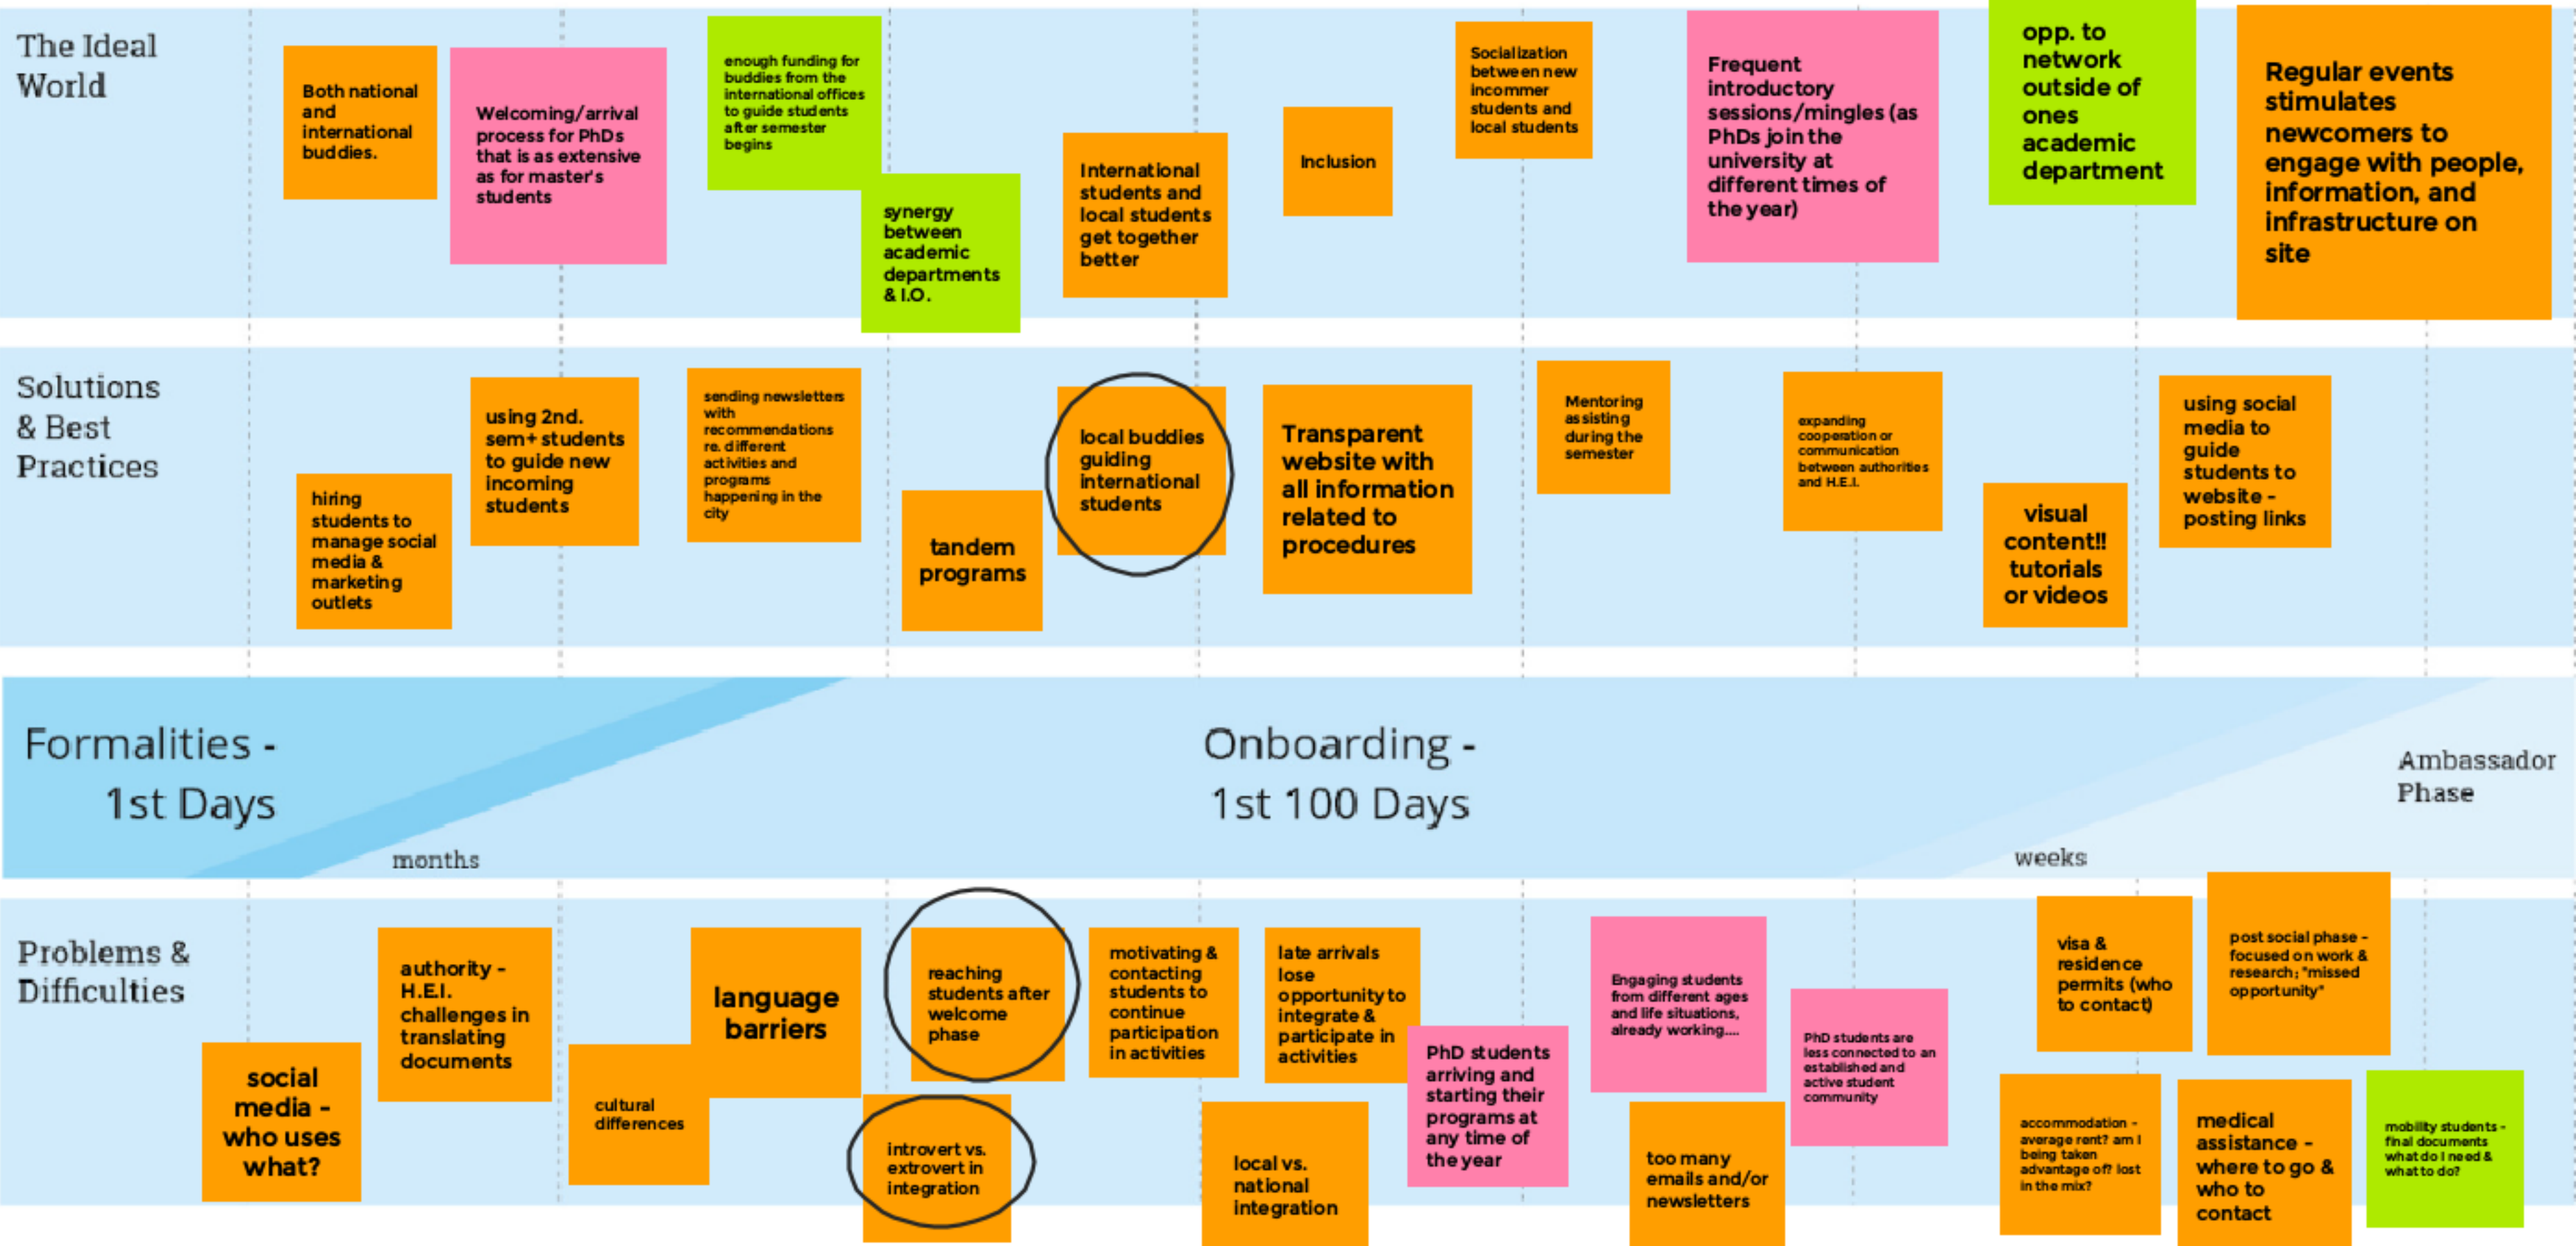

Expert Meeting: Onboarding

Master PhD Both

Expert Meeting: Onboarding

Master

PhD

Both

2nd
Break-out
Group

Expert Meeting: Onboarding

Master

PhD

Both

4th
Break-out
Group

Expert Meeting: Onboarding

Master PhD Both

Expert Meeting: Onboarding

Master PhD Both

Expert Meeting: Onboarding

Master

PhD

Both

The Ideal World

Solutions & Best Practices

Formalities 1st Days

Onboarding 1st 100 Days

Final Phase

Problems & Difficulties