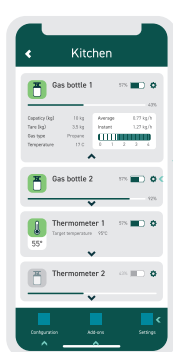

iGasView

Smartphone Application

The iGasView app connects to iGasView devices primarily to control and monitor gas consumption in gas cylinder but can also be utilized to use for cooking thermometer, camper vans, and use in caravan/RV construction and other applications related to use of gas.

Home screen

Dashboard landing page shows overview of grouped items or single units (possible to toggle between).

Groups show overview and basic information on gas bottle level and thermometer current temperature. Gas bottles are shown in a red box if they are below critical gas level (>15%).

When active and connected, units are marked in a green box and highlighted while disconnected units are toned down in a grey box.

From the dashboard, it is also possible to configure new units or create new groups from already connected units.

During initial setup of app, it should be possible to select language - app must be translated into different options; English, Danish, German, French etc.

Overview

iGasView overview of selected group (Kitchen).