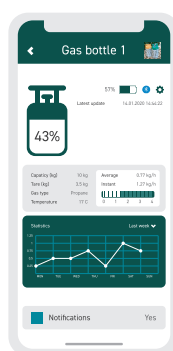

During initial setup of app, it should be possible to select language - app must be translated into different options; English, Danish, German, French etc.

Overview

iGasView overview of selected group (Kitchen).

Page provides simple overview of grouped items with basic informations such as connection (on/off), battery status and fill level (gas cylinder) or current temperature (thermometer).

Information can be expanded to show additional information by pressing arrow down. Can be hidden again by pressing arrow up.

Gas Bottle

Single page for each item. Shows detailed information and use statistics.

Bottom graphic shows estimated duration left on current setting (like distance to empty tank in a car). Left "speedometer" shows gas setting - from closed to fully open. Right graphic shows time left to empty bottle on current setting.