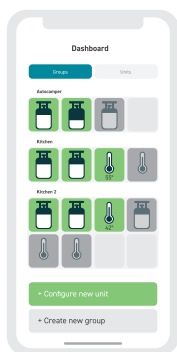

iGasView

Integrated Gas Technologies

CONTROL AND MONITOR
GAS CONSUMPTION IN GAS CYLINDERS

Compliant to Radio Equipment Directive (RED) (2014/53/EU)

DISPLAY + APP
For Tablet & Smartphone

MAIN FEATURES

- Real Time gas level Monitoring
- Smart phone application
- Adjustable size
- FCC Certified
- Advertising
- Bluetooth connectivity
- Water tight Ip55
- Manual display-offline

iGasView

Smartphone Application

The iGasView app connects to iGasView devices primarily to control and monitor gas consumption in gas cylinder but can also be utilized to use for cooking thermometer, camper vans, and use in caravan/RV construction and other applications related to use of gas.

Home screen

Dashboard landing page shows overview of grouped items or single units (possible to toggle between).

Groups show overview and basic information on gas bottle level and thermometer current temperature. Gas bottles are shown in a red box if they are below critical gas level (>15%).

Page provides simple overview of grouped items with basic informations such as connection (on/off), battery status and fill level (gas cylinder) or current temperature (thermometer).

Information can be expanded to show additional information by pressing arrow down. Can be hidden again by pressing arrow up.