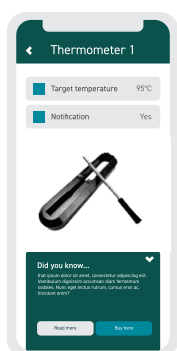

Thermometer

On unit page, it is possible to configure specific settings for selected item.

Pop-up overlays in bottom of screen provide tips and tricks to optimize use of accessories and urges user to purchase additional equipment to expand possibilities.