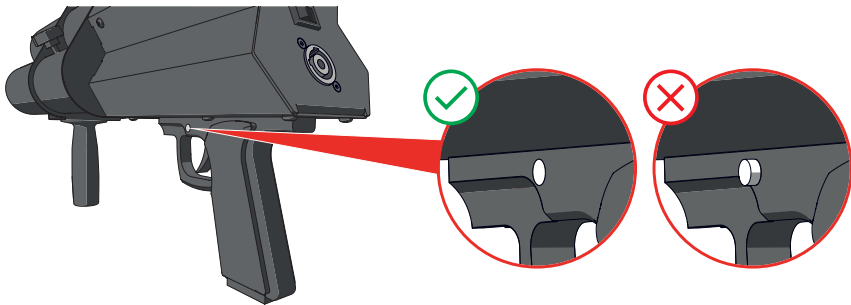

- 2 When the Charge LED turns green, unplug the power cable.
- 

- 3 Make sure that the gun is switched OFF and the safety is in locking position.

- 
- 4 Place an unused electric cannon in the barrel with the cable facing upwards.