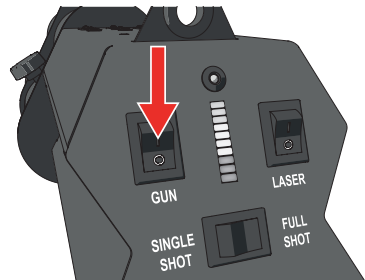

1. ---
2. 7 Repeat steps 4 to 6 for each cannon.

1. ---
2. 8 Carefully walk to the desired shooting position.

1. ---
2. 9 Switch ON the MAGICFX® CONFETTI GUN. The LED of each available cannon starts blinking.

Blinking	Cannon is available for shooting
Solid	Cannon is unused and NOT yet available for shooting (in Single Shot mode)
No light	Cannon is NOT available for shooting (not connected or already fired)