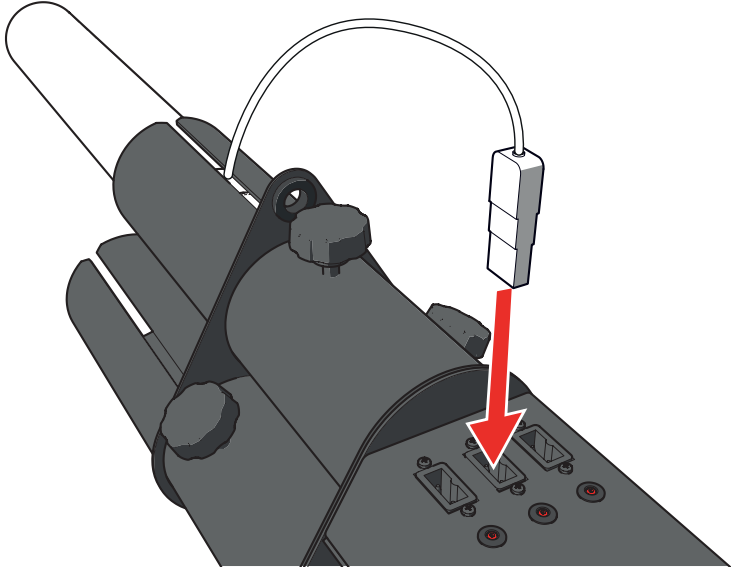

- 2 When the Charge LED turns green, unplug the power cable.
- 

- 3 Make sure that the gun is switched OFF and the safety is in locking position.

- 
- 4 Place an unused electric cannon in the barrel with the cable facing upwards.

- 
- 5 Lock the cannon in the barrel with the thumb screw.

- 
- 6 Connect the power cable of the electric cannon.

- 
- 7 Repeat steps 4 to 6 for each cannon.

- 
- 8 Carefully walk to the desired shooting position.