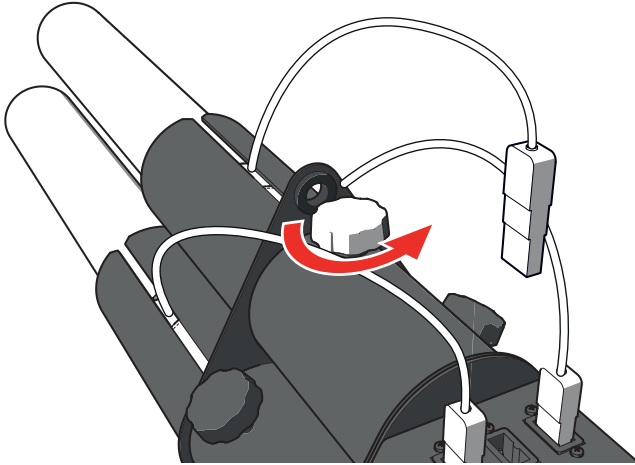

- 
- 14 When it's time to shoot, pull the trigger.

- 
- 15 Press the safety back in locking position and switch OFF the MAGICFX® CONFETTI GUN.

---

**16** Deactivate the laser beam if switched on.

---

**17** Enjoy the view.

**18** Disconnect the power cable of a used electric cannon.

- 
- 19** Release the thumb screw that holds the cannon in the barrel.

- 
- 20** Place an unused electric cannon in the barrel with the cable facing upwards.