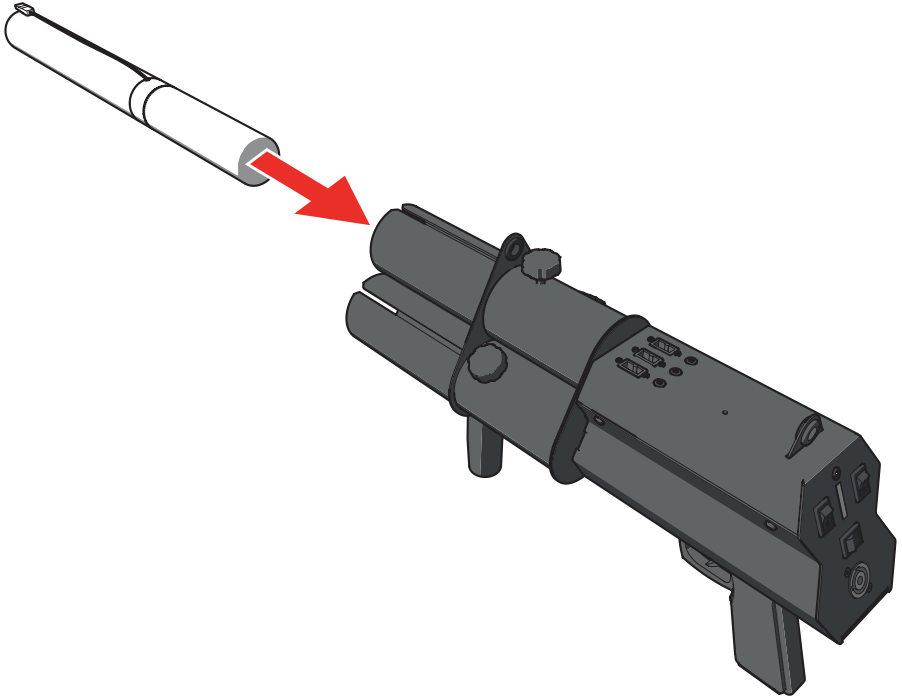

- 2 When the Charge LED turns green, unplug the power cable.
- 

- 3 Make sure that the gun is switched OFF and the safety is in locking position.

- 
- 4 Place an unused electric cannon in the barrel with the cable facing upwards.