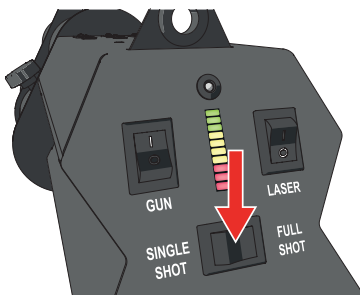

---

10 Select Single Shot or Full Shot mode.

Single Shot	Fire cannons one after another
Full Shot	Fire all cannons at once