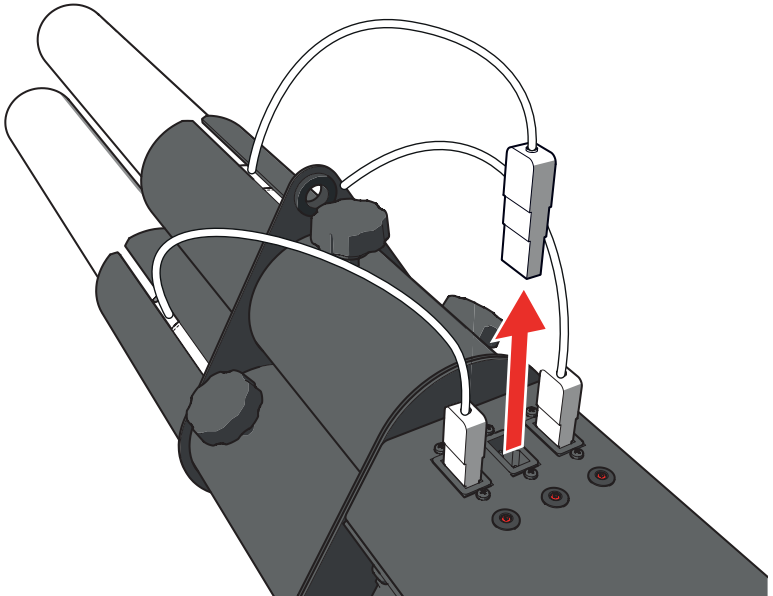

- 
- 14 When it's time to shoot, pull the trigger.

- 
- 15 Press the safety back in locking position and switch OFF the MAGICFX® CONFETTI GUN.

---

**16** Deactivate the laser beam if switched on.

---

**17** Enjoy the view.

**18** Disconnect the power cable of a used electric cannon.

- 
- 19** Release the thumb screw that holds the cannon in the barrel.

- 
- 20** Place an unused electric cannon in the barrel with the cable facing upwards.