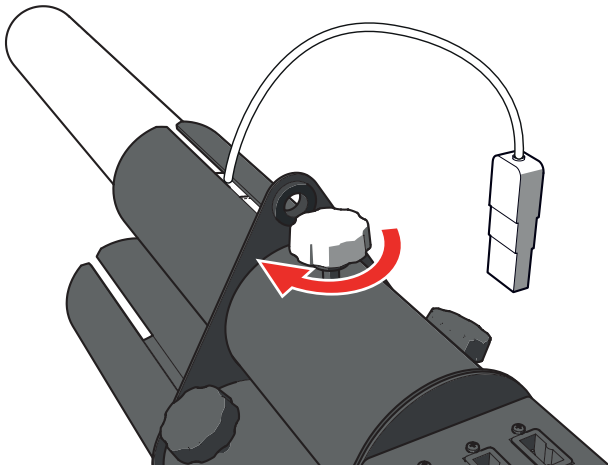

- 2 When the Charge LED turns green, unplug the power cable.
- 

- 3 Make sure that the gun is switched OFF and the safety is in locking position.

- 
- 4 Place an unused electric cannon in the barrel with the cable facing upwards.

- 
- 5 Lock the cannon in the barrel with the thumb screw.

- 
- 6 Connect the power cable of the electric cannon.

- 
- 7 Repeat steps 4 to 6 for each cannon.

- 
- 8 Carefully walk to the desired shooting position.