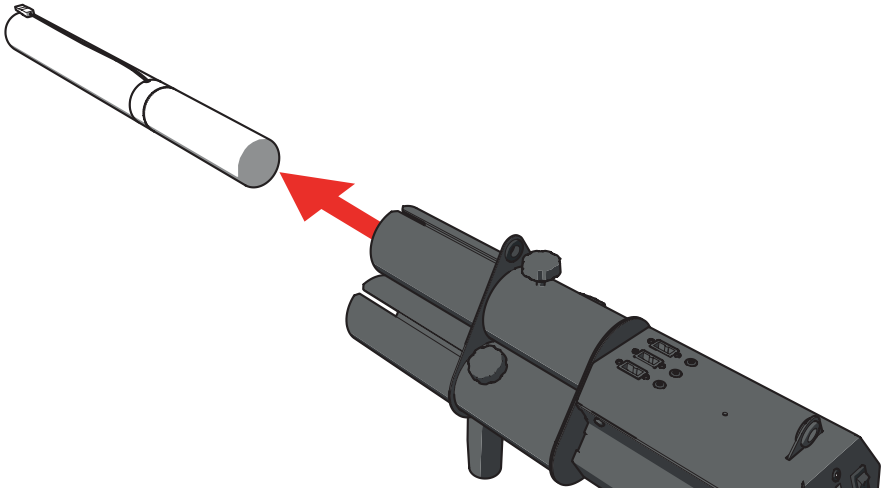

1. ---
2. **20** Place an unused electric cannon in the barrel with the cable facing upwards.