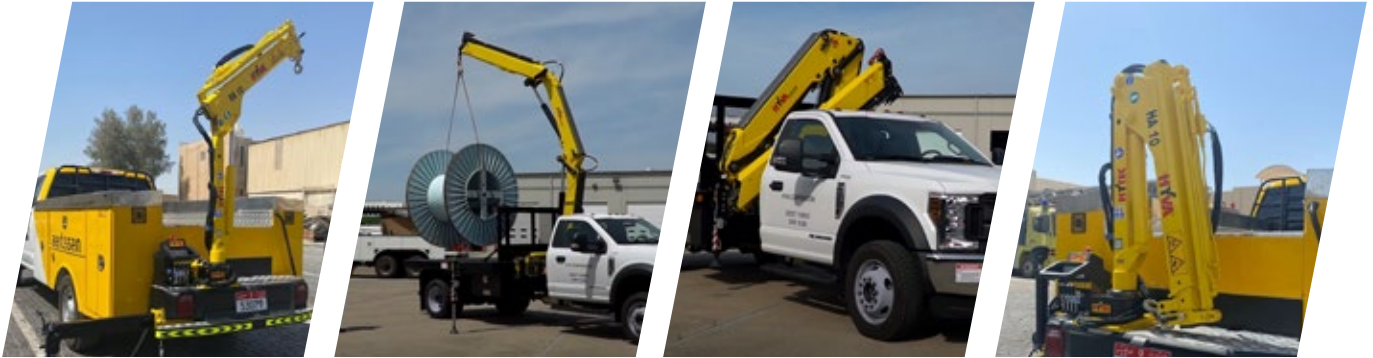

HYTEC

HYDRAULIC & TRANSPORT EQUIPMENT | PILING & FOUNDATION EQUIPMENT

HYVA® Truck Mounted Cranes

DHOLLANDIA Taillift

Winches

HYTEC HYDRAULIC & TRANSPORT EQUIPMENT FOUNDATION & PILING EQUIPMENT

DUBAI
P.O.Box. 3107
Ras al khor industrial area 2, Dubai, U.A.E.
T: +971 4 333 1399, E: sales@hytec.ae