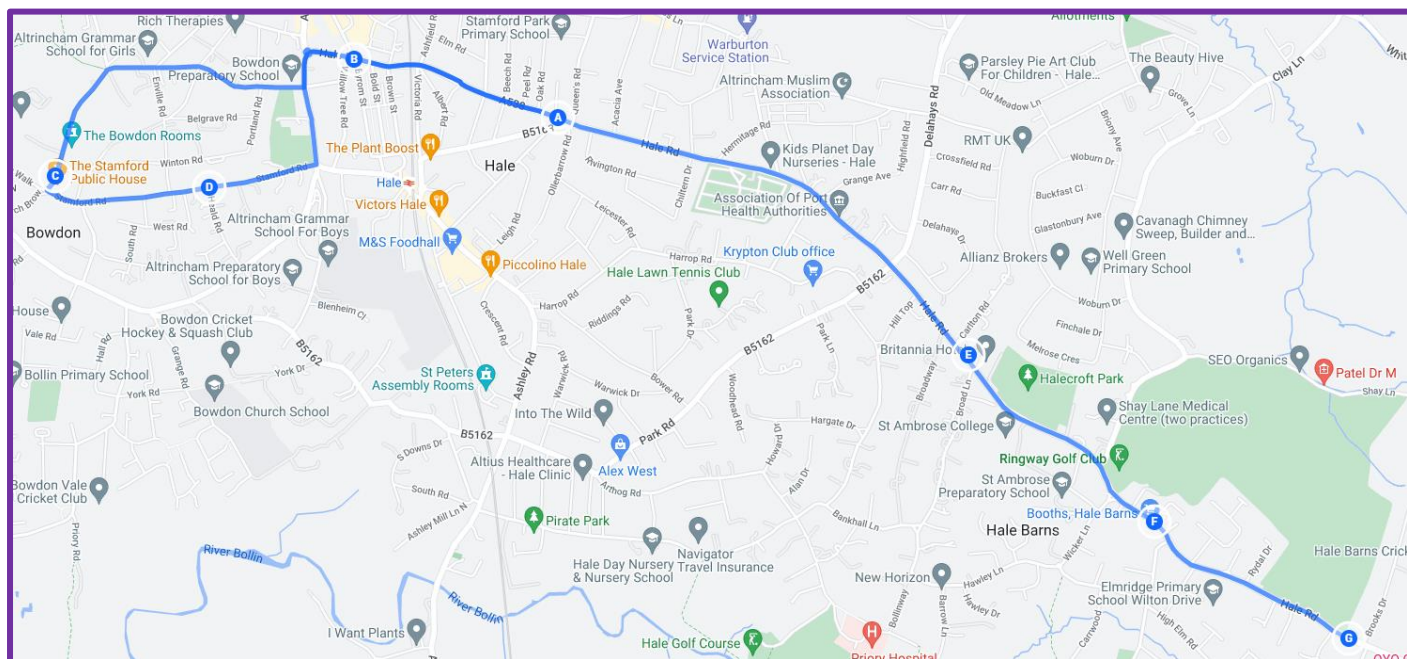

## Route: CH-G (Cheadle Hulme School)

Pickup Point	Location	Pickup Time
Cenotaph, Hale Road	Hale	07.20am
Altrincham Baptist Church, Hale Road	Hale	07.22am
The Griffin Pub, Bowdon (stop around the corner on The Firs )	Bowdon	07.27am
Stamford Road/Heald Road	Bowdon	07.29am
Carlton Road	Hale	07.37am
Booths Supermarket	Hale Barns	07.39am
High Elm Road	Hale Barns	07.43am
Cheadle Hulme School	Cheadle Hulme	08.12am

*Please note: this route is for the academic year 2022-2023 and may be subject to change for 2023*