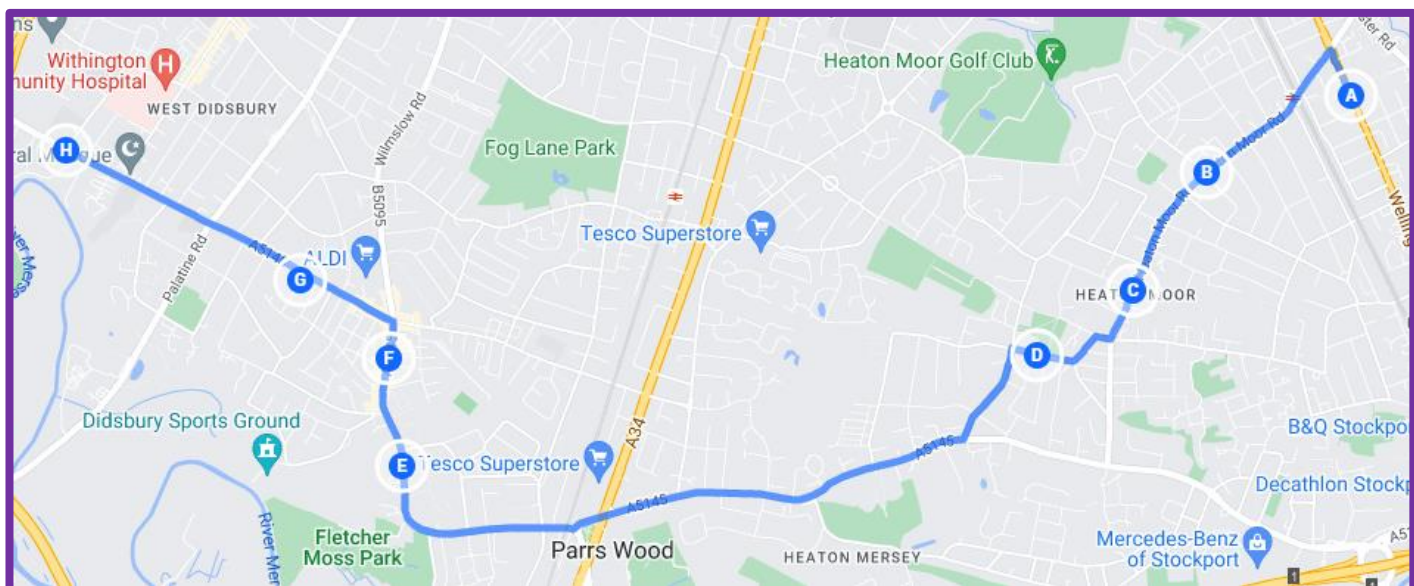

Route: CH-D (Cheadle Hulme School & Hulme Hall Grammar School)

Pickup Point	Location	Pickup Time
Alderley Edge Centre, London Road	Alderley Edge	07.35am
Alderley Edge for Girls, Wilmslow Road	Alderley Edge	07.37am
The Vets Place, Gravel Lane & Knutsford Road	Wilmslow	07.42am
Knutsford Road & Ashdene Road	Wilmslow	07.43am
Bank Square, Green Lane	Wilmslow	07.50am
Styal Road & Manchester Road	Wilmslow	07.53am
BMW Bluebell Garage, Manchester Road	Wilmslow	07.55am
The Paddock, Wilmslow Road	Handforth	08.03am
Cheadle Hulme School	Cheadle Hulme	08.15am

Route: CH-E (Cheadle Hulme School & Hulme Hall Grammar School)

Pickup Point	Location	Pickup Time
A50 & Mereside Road Junction	Mere	07.15am
Langham Road & Park Road	Bowdon	07.23am
Langham Road & Vicarage Lane	Bowdon	07.24am
Hale Train Station	Hale	07.28am
Shops on Park Road	Hale	07.32am
Park Road & Parkhill Road	Hale	07.34am
Cheadle Hulme School	Cheadle Hulme	08.05am

Route: CH-G (Cheadle Hulme School & Hulme Hall Grammar School)

Pickup Point	Location	Pickup Time
Cenotaph, Hale Road	Hale	07.20am
Altrincham Baptist Church, Hale Road	Hale	07.22am
The Griffin Pub, Bowdon (stop around the corner on The Firs)	Bowdon	07.27am
Carlton Road	Hale	07.35am
Booths Supermarket	Hale Barns	07.38am
High Elm Road	Hale Barns	07.41am
Shell, Ack Lane (HH Only)	Bramhall	08.00am
Cheadle Hulme School	Cheadle Hulme	08.10am