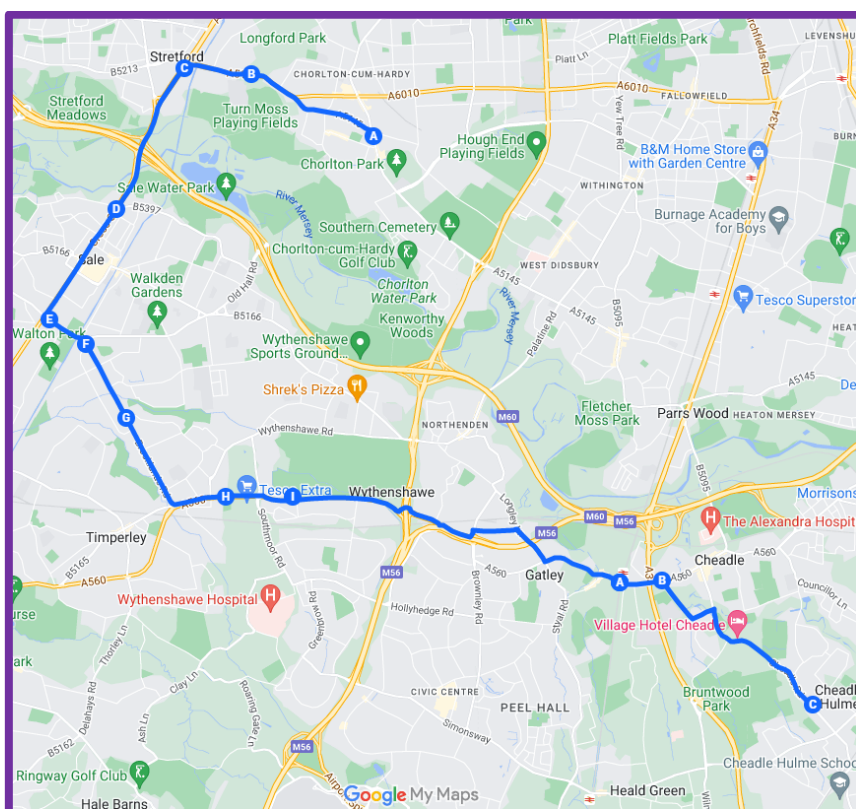

Route: CH-A (Cheadle Hulme School & Hulme Hall Grammar School)

Pickup Point	Location	Pickup Time
Chorlton Bus Station	Chorlton	07.15am
Longford Park, Edge Lane	Stretford	07.17am
Stretford Mall, Chester Road	Stretford	07.20am
Dalton House, Cross Street	Sale	07.23am
Ken Fraser Florist, Marsland Road	Sale	07.27am
Brooklands Metrolink, Brooklands Road	Sale	07.29am
Cranleigh Drive & Brooklands Road	Sale	07.31am
Aldi Baguley, Altrincham Road	Baguley	07.34am
Thackers Pharmacy, Altrincham Road	Baguley	07.36am
Old Tatton Cinema, Gatley Road	Gatley	07.43am
High Grove Road & Gatley Road	Gatley	07.45am
The Red Fort, Cheadle Road	Cheadle	07.53am
Cheadle Hulme School	Cheadle Hulme	08.15am

Route: CH-D (Cheadle Hulme School & Hulme Hall Grammar School)

Pickup Point	Location	Pickup Time
Alderley Edge Centre, London Road	Alderley Edge	07.35am
Alderley Edge for Girls, Wilmslow Road	Alderley Edge	07.37am
The Vets Place, Gravel Lane & Knutsford Road	Wilmslow	07.42am
Knutsford Road & Ashdene Road	Wilmslow	07.43am
Bank Square, Green Lane	Wilmslow	07.50am
Styal Road & Manchester Road	Wilmslow	07.53am
BMW Bluebell Garage, Manchester Road	Wilmslow	07.55am
The Paddock, Wilmslow Road	Handforth	08.03am
Cheadle Hulme School	Cheadle Hulme	08.15am

Route: CH-G (Cheadle Hulme School & Hulme Hall Grammar School)

Pickup Point	Location	Pickup Time
Cenotaph, Hale Road	Hale	07.20am
Altrincham Baptist Church, Hale Road	Hale	07.22am
The Griffin Pub, Bowdon (stop around the corner on The Firs)	Bowdon	07.27am
Carlton Road	Hale	07.35am
Booths Supermarket	Hale Barns	07.38am
High Elm Road	Hale Barns	07.41am
Shell, Ack Lane (HH Only)	Bramhall	08.00am
Cheadle Hulme School	Cheadle Hulme	08.10am