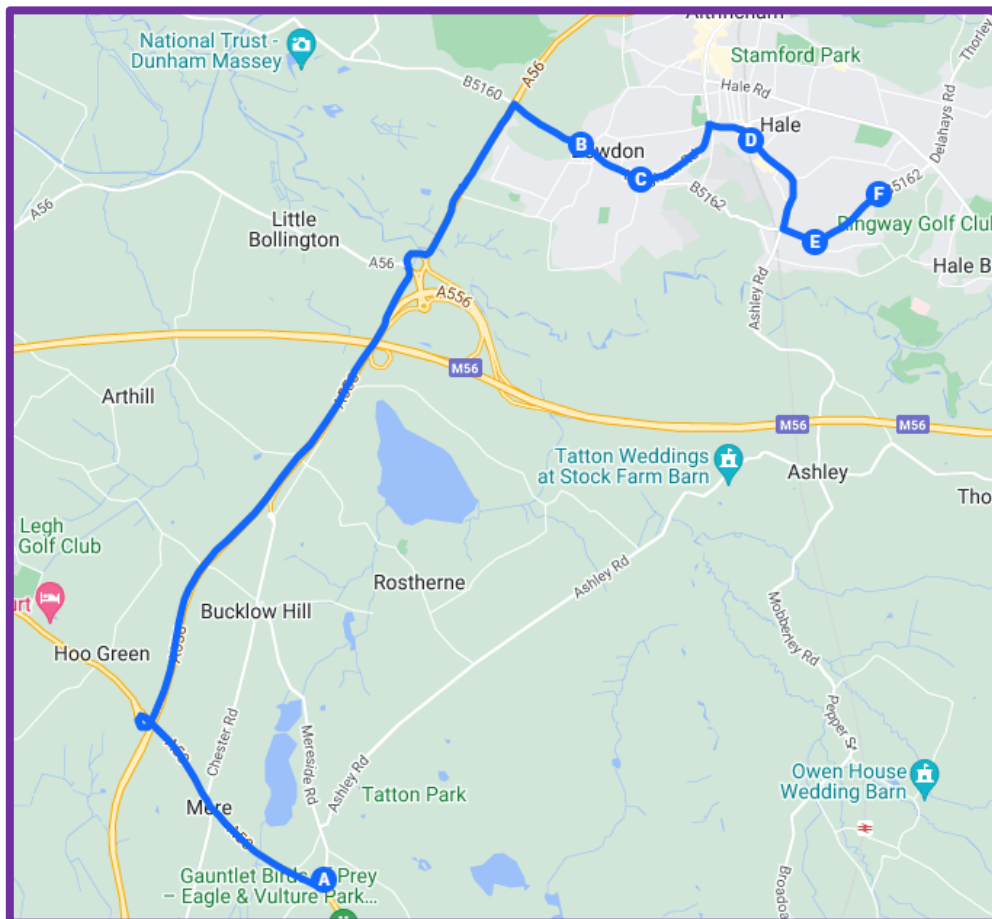

Route: CH-B (Cheadle Hulme School & Hulme Hall Grammar School)

Pickup Point	Location	Pickup Time
Miller & Carter Steakhouse, Wellington Road South	Heaton Moor	07.20am
Shaw Road & Heaton Moor Road	Heaton Moor	07.22am
Savoy Cinema, Heaton Moor	Heaton Moor	07.23am
0-2-5 Nursery Bus Stop, Thornfield Road	Heaton Moor	07.25am
Barlow Medical Centre, Wilmslow Road	Didsbury	07.34am
Co-Op Didsbury, Wilmslow Road	Didsbury	07.37am
Ivy Church, Barlow Moor Road	Didsbury	07.40am
Barlow Moor Road & Elizabeth Slinger Road	Withington	07.43am
Cheadle Hulme School	Cheadle Hulme	08.10am

Route: CH-D (Cheadle Hulme School & Hulme Hall Grammar School)

Pickup Point	Location	Pickup Time
Alderley Edge Centre, London Road	Alderley Edge	07.35am
Alderley Edge for Girls, Wilmslow Road	Alderley Edge	07.37am
The Vets Place, Gravel Lane & Knutsford Road	Wilmslow	07.42am
Knutsford Road & Ashdene Road	Wilmslow	07.43am
Bank Square, Green Lane	Wilmslow	07.50am
Styal Road & Manchester Road	Wilmslow	07.53am
BMW Bluebell Garage, Manchester Road	Wilmslow	07.55am
The Paddock, Wilmslow Road	Handforth	08.03am
Cheadle Hulme School	Cheadle Hulme	08.15am

Route: CH-E (Cheadle Hulme School & Hulme Hall Grammar School)

Pickup Point	Location	Pickup Time
A50 & Mereside Road Junction	Mere	07.15am
Langham Road & Park Road	Bowdon	07.23am
Langham Road & Vicarage Lane	Bowdon	07.24am
Hale Train Station	Hale	07.28am
Shops on Park Road	Hale	07.32am
Park Road & Parkhill Road	Hale	07.34am
Cheadle Hulme School	Cheadle Hulme	08.05am

Route: CH-G (Cheadle Hulme School & Hulme Hall Grammar School)

Pickup Point	Location	Pickup Time
Cenotaph, Hale Road	Hale	07.20am
Altrincham Baptist Church, Hale Road	Hale	07.22am
The Griffin Pub, Bowdon (stop around the corner on The Firs)	Bowdon	07.27am
Carlton Road	Hale	07.35am
Booths Supermarket	Hale Barns	07.38am
High Elm Road	Hale Barns	07.41am
Shell, Ack Lane (HH Only)	Bramhall	08.00am
Cheadle Hulme School	Cheadle Hulme	08.10am