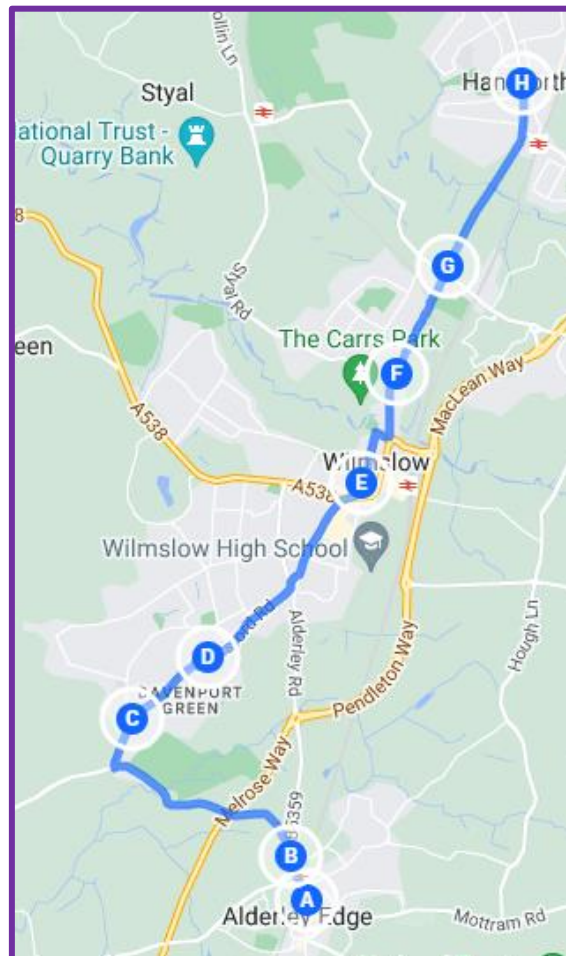

Route: CH-A (Cheadle Hulme School & Hulme Hall Grammar School)

Pickup Point	Location	Pickup Time
Chorlton Bus Station	Chorlton	07.15am
Longford Park, Edge Lane	Stretford	07.17am
Stretford Mall, Chester Road	Stretford	07.20am
Dalton House, Cross Street	Sale	07.23am
Ken Fraser Florist, Marsland Road	Sale	07.27am
Brooklands Metrolink, Brooklands Road	Sale	07.29am
Cranleigh Drive & Brooklands Road	Sale	07.31am
Aldi Baguley, Altrincham Road	Baguley	07.34am
Thackers Pharmacy, Altrincham Road	Baguley	07.36am
Old Tatton Cinema, Gatley Road	Gatley	07.43am
High Grove Road & Gatley Road	Gatley	07.45am
The Red Fort, Cheadle Road	Cheadle	07.53am
Cheadle Hulme School	Cheadle Hulme	08.15am

Route: CH-D (Cheadle Hulme School & Hulme Hall Grammar School)

Pickup Point	Location	Pickup Time
Alderley Edge Centre, London Road	Alderley Edge	07.35am
Alderley Edge for Girls, Wilmslow Road	Alderley Edge	07.37am
The Vets Place, Gravel Lane & Knutsford Road	Wilmslow	07.42am
Knutsford Road & Ashdene Road	Wilmslow	07.43am
Bank Square, Green Lane	Wilmslow	07.50am
Styal Road & Manchester Road	Wilmslow	07.53am
BMW Bluebell Garage, Manchester Road	Wilmslow	07.55am
The Paddock, Wilmslow Road	Handforth	08.03am
Cheadle Hulme School	Cheadle Hulme	08.15am

Route: CH-G (Cheadle Hulme School & Hulme Hall Grammar School)

Pickup Point	Location	Pickup Time
Cenotaph, Hale Road	Hale	07.20am
Altrincham Baptist Church, Hale Road	Hale	07.22am
The Griffin Pub, Bowdon (stop around the corner on The Firs)	Bowdon	07.27am
Carlton Road	Hale	07.35am
Booths Supermarket	Hale Barns	07.38am
High Elm Road	Hale Barns	07.41am
Shell, Ack Lane (HH Only)	Bramhall	08.00am
Cheadle Hulme School	Cheadle Hulme	08.10am