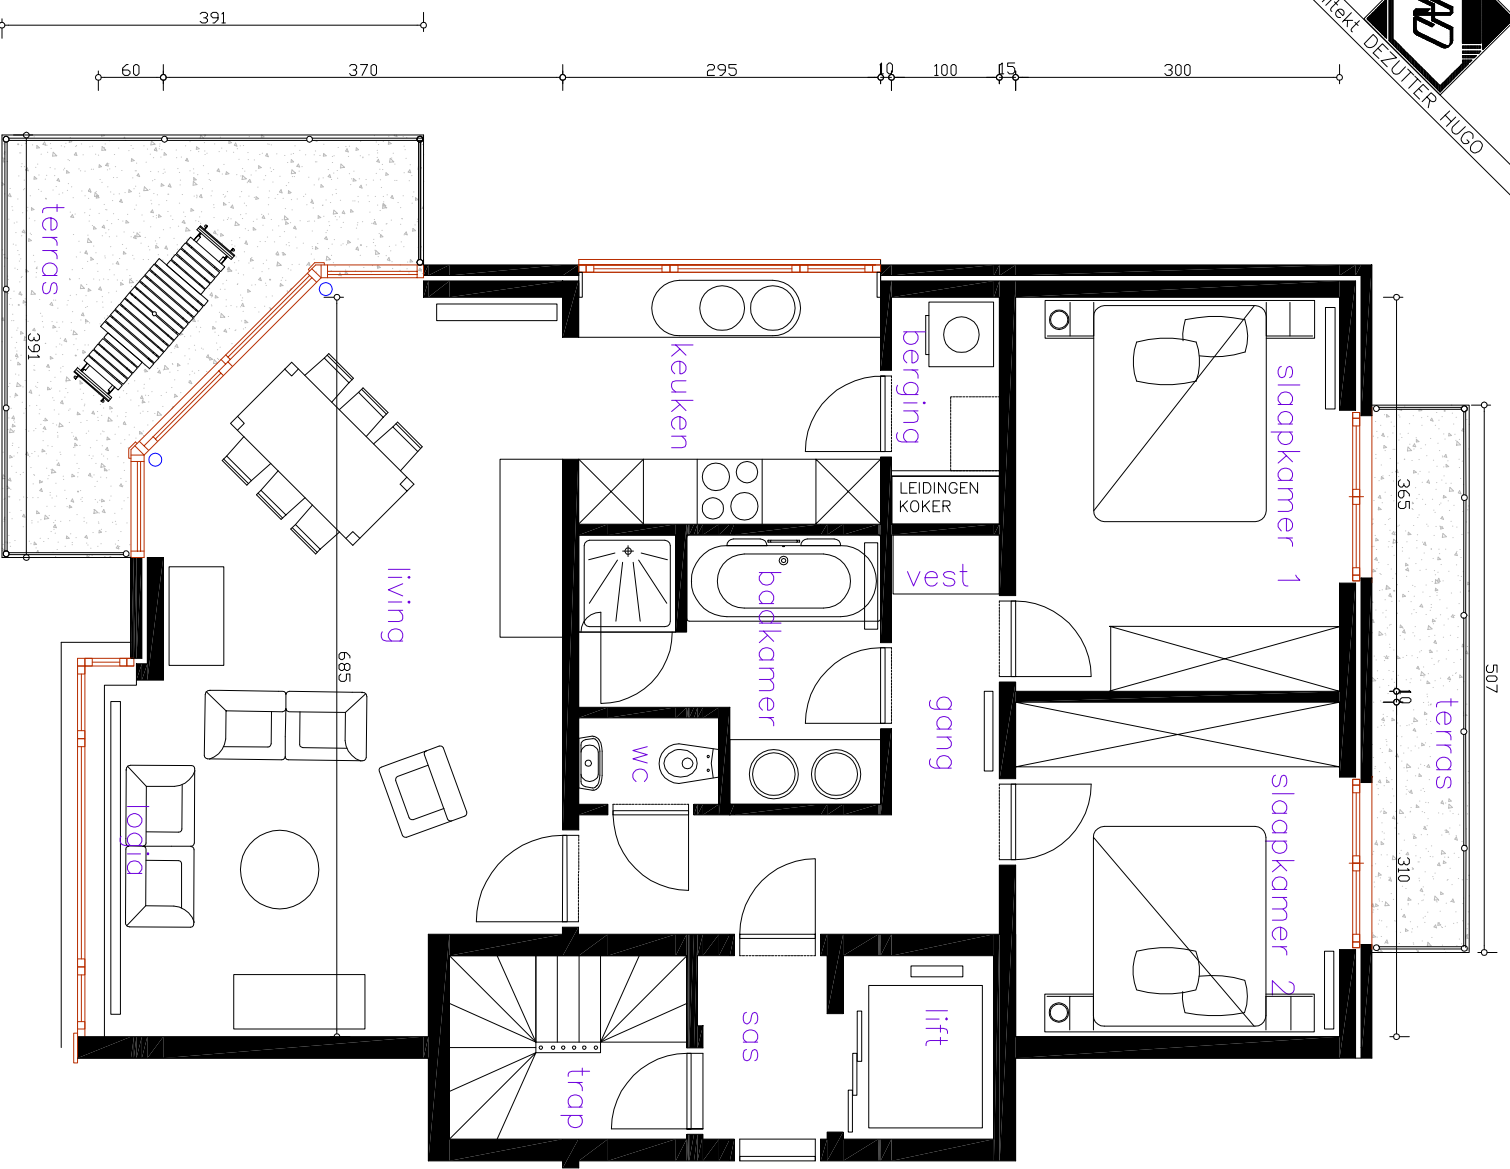

architect DEZUTTER HUGO

Residentie LAURENS

APP02/01