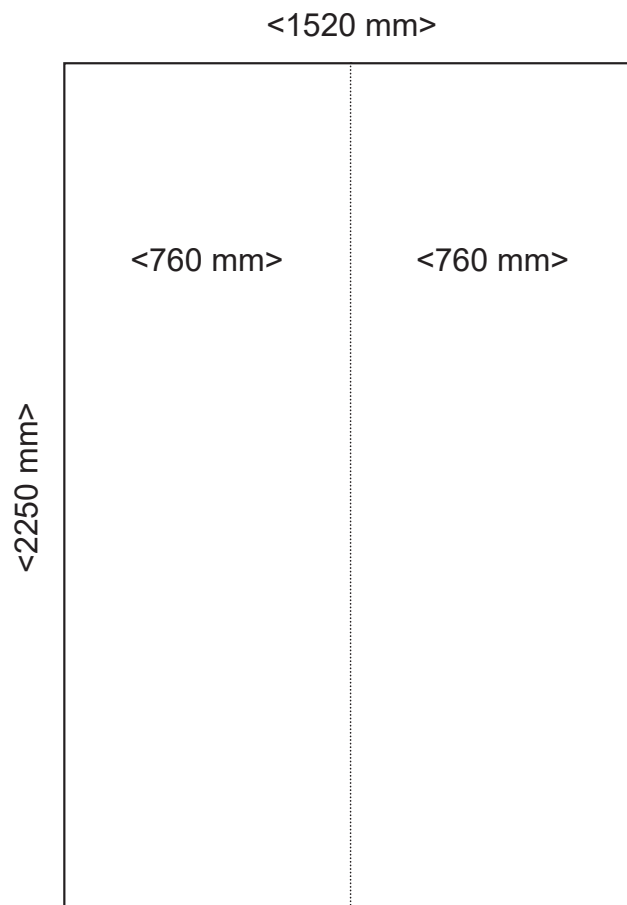

Inside panels

File size: 714x2250 mm (W+H) + 5 mm Bleed

Outside panels

File size: 760x2250 mm (W+H) + 5 mm Bleed

# Vario d400 - 2 panels curved

Inside panels

File size: 1428x2250 mm (W+H) + 5 mm Bleed

Outside panels

File size: 1520x2250 mm (W+H) + 5 mm Bleed

# Vario d400 - 1 and 2 panel straight

Inside/outside panels

File size: 733x2250 mm (W+H) + 5 mm Bleed

Inside/outside panels

File size: 1466x2250 mm (W+H) + 5 mm Bleed

# Vario d400 - 3 and 4 panel straight

Inside panels

<2199 mm>

File size: 2199x2250 mm (W+H) + 5 mm Bleed

Outside panels

<2932mm>

File size: 2932x2250 mm (W+H) + 5 mm Bleed

File size: 1966x770 mm (W+H) + 5 mm Bleed