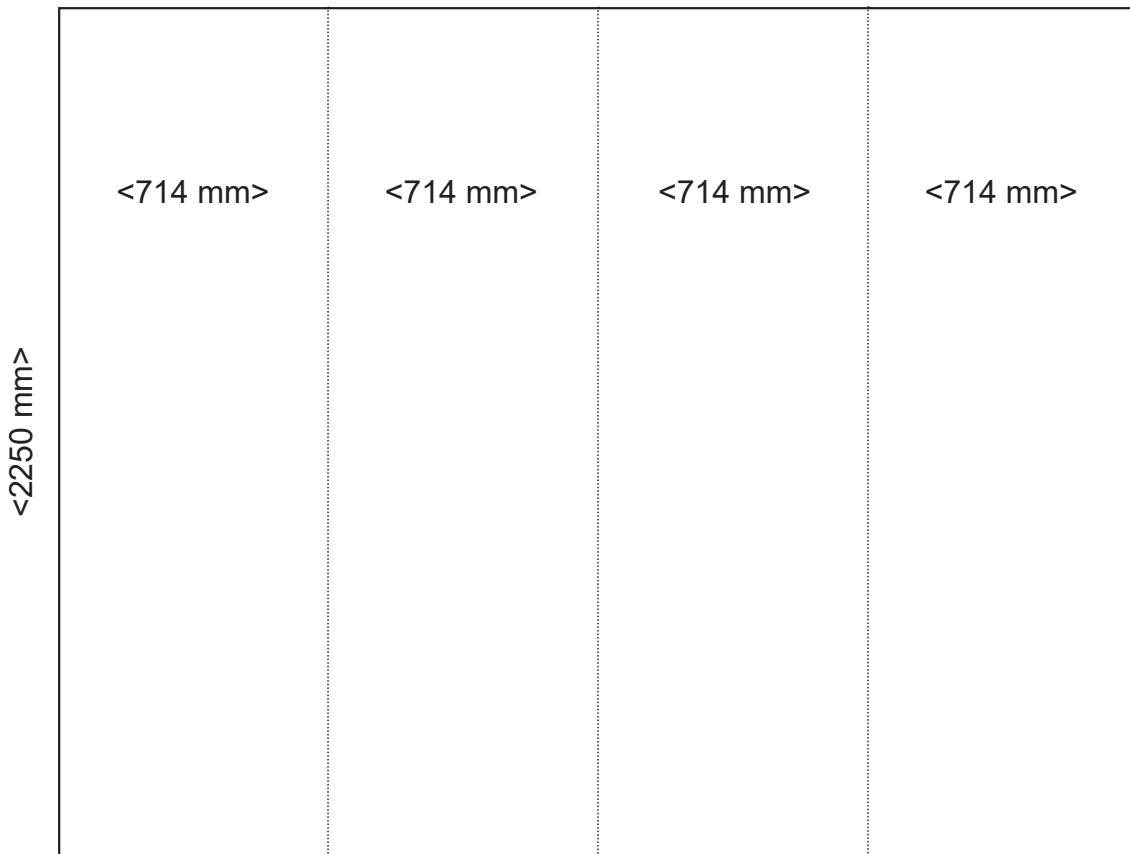

# Vario d400 - 3 panels curved

Inside panels

<2142 mm>

File size: 2142x2250 mm (W+H) + 5 mm Bleed

Outside panels

<2280mm>

File size: 2280x2250 mm (W+H) + 5 mm Bleed

# Vario d400 - 4 panels curved

Inside panels

<2856 mm>

File size: 2856x2250 mm (W+H) + 5 mm Bleed

Outside panels

<3040 mm>

File size: 3040x2250 mm (W+H) + 5 mm Bleed

# Vario d400 - 1 and 2 panel straight

Inside/outside panels

File size: 733x2250 mm (W+H) + 5 mm Bleed

Inside/outside panels

File size: 1466x2250 mm (W+H) + 5 mm Bleed

# Vario d400 - 3 and 4 panel straight

Inside panels

<2199 mm>

File size: 2199x2250 mm (W+H) + 5 mm Bleed

Outside panels

<2932mm>

File size: 2932x2250 mm (W+H) + 5 mm Bleed

File size: 1966x770 mm (W+H) + 5 mm Bleed