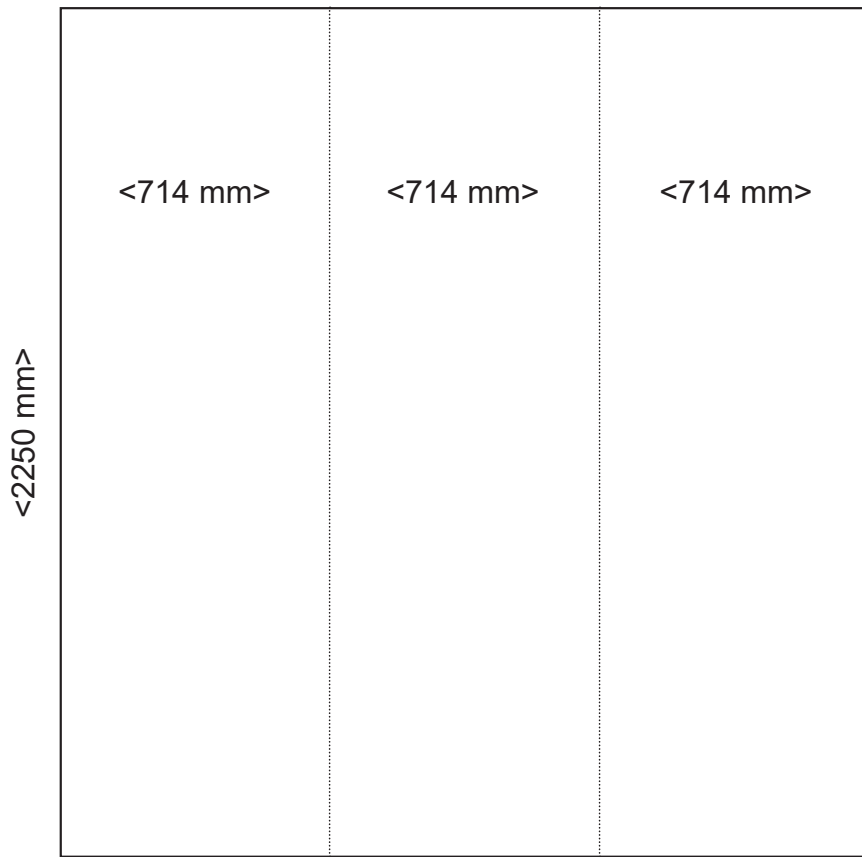

Vario d400 - 3 panels curved

Inside panels

<2142 mm>

File size: 2142x2250 mm (W+H) + 5 mm Bleed

Outside panels

<2280mm>