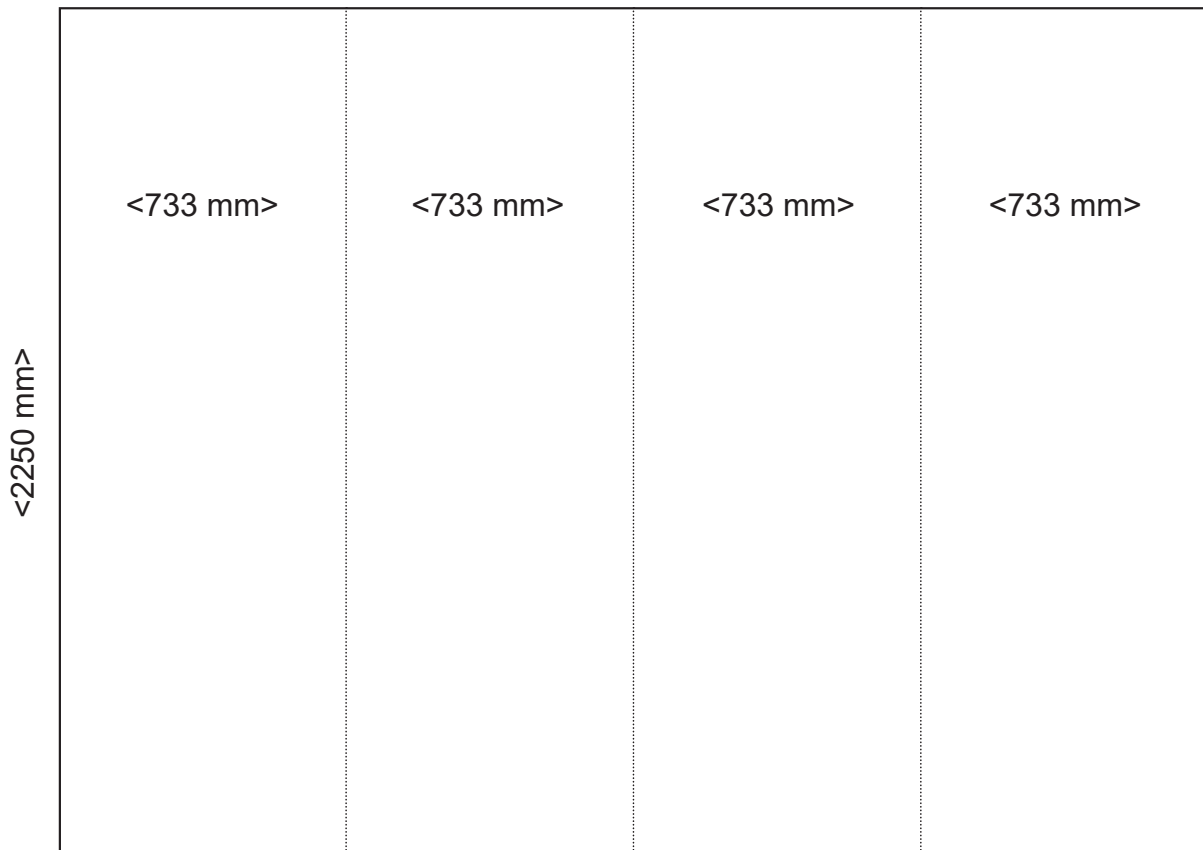

Inside panels

File size: 714x2250 mm (W+H) + 5 mm Bleed

Outside panels

File size: 760x2250 mm (W+H) + 5 mm Bleed

# Vario d400 - 4 panels curved

Inside panels

<2856 mm>

File size: 2856x2250 mm (W+H) + 5 mm Bleed

Outside panels

<3040 mm>

File size: 3040x2250 mm (W+H) + 5 mm Bleed

# Vario d400 - 1 and 2 panel straight

Inside/outside panels

File size: 733x2250 mm (W+H) + 5 mm Bleed

Inside/outside panels

File size: 1466x2250 mm (W+H) + 5 mm Bleed

# Vario d400 - 3 and 4 panel straight

Inside panels

<2199 mm>

File size: 2199x2250 mm (W+H) + 5 mm Bleed

Outside panels

<2932mm>

File size: 2932x2250 mm (W+H) + 5 mm Bleed

File size: 1966x770 mm (W+H) + 5 mm Bleed