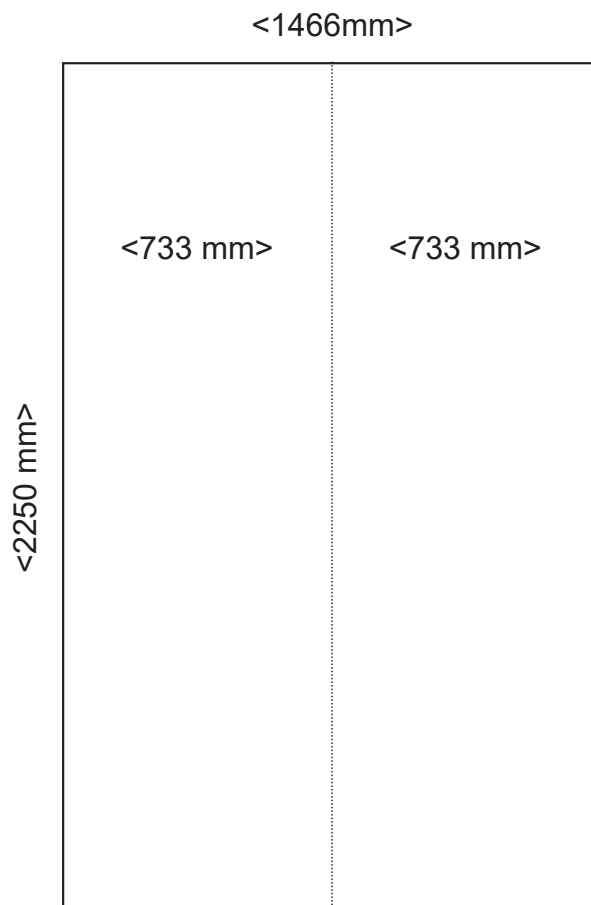

# Vario d400 - 3 panels curved

Inside panels

<2142 mm>

File size: 2142x2250 mm (W+H) + 5 mm Bleed

Outside panels

<2280mm>

File size: 2280x2250 mm (W+H) + 5 mm Bleed

# Vario d400 - 4 panels curved

Inside panels

<2856 mm>

File size: 2856x2250 mm (W+H) + 5 mm Bleed

Outside panels

<3040 mm>

File size: 3040x2250 mm (W+H) + 5 mm Bleed

# Vario d400 - 1 and 2 panel straight

Inside/outside panels

File size: 733x2250 mm (W+H) + 5 mm Bleed

Inside/outside panels

File size: 1466x2250 mm (W+H) + 5 mm Bleed

# Vario d400 - 3 and 4 panel straight

Inside panels

<2199 mm>

File size: 2199x2250 mm (W+H) + 5 mm Bleed

Outside panels

<2932mm>

File size: 2932x2250 mm (W+H) + 5 mm Bleed

File size: 1966x770 mm (W+H) + 5 mm Bleed