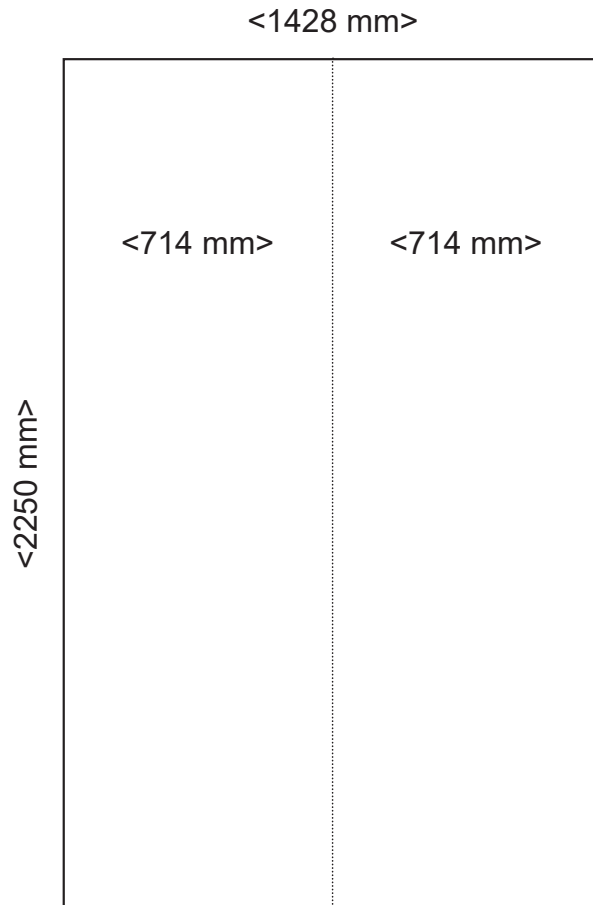

Inside panels

File size: 714x2250 mm (W+H) + 5 mm Bleed

Outside panels

File size: 760x2250 mm (W+H) + 5 mm Bleed

# Vario d400 - 2 panels curved

Inside panels

File size: 1428x2250 mm (W+H) + 5 mm Bleed

Outside panels

File size: 1520x2250 mm (W+H) + 5 mm Bleed

# Vario d400 - 1 and 2 panel straight

Inside/outside panels

File size: 733x2250 mm (W+H) + 5 mm Bleed

Inside/outside panels

File size: 1466x2250 mm (W+H) + 5 mm Bleed

# Vario d400 - 3 and 4 panel straight

Inside panels

<2199 mm>

File size: 2199x2250 mm (W+H) + 5 mm Bleed

Outside panels

<2932mm>

File size: 2932x2250 mm (W+H) + 5 mm Bleed

File size: 1966x770 mm (W+H) + 5 mm Bleed