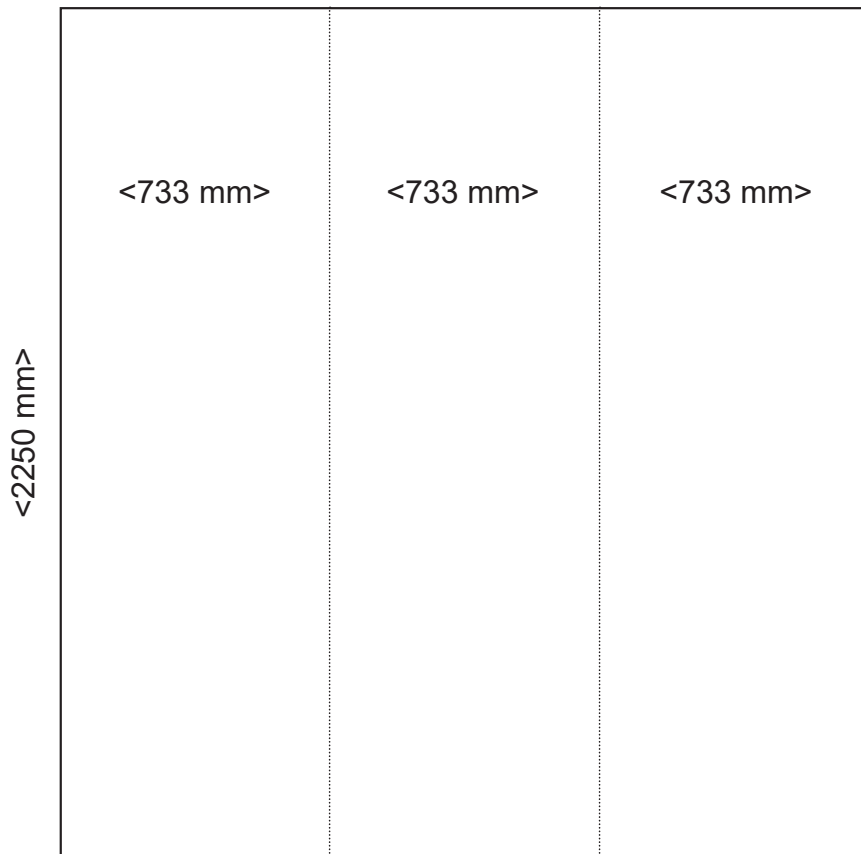

Inside panels

File size: 714x2250 mm (W+H) + 5 mm Bleed

Outside panels

File size: 760x2250 mm (W+H) + 5 mm Bleed

# Vario d400 - 4 panels curved

Inside panels

<2856 mm>

File size: 2856x2250 mm (W+H) + 5 mm Bleed

Outside panels

<3040 mm>

File size: 3040x2250 mm (W+H) + 5 mm Bleed

# Vario d400 - 1 and 2 panel straight

Inside/outside panels

File size: 733x2250 mm (W+H) + 5 mm Bleed

Inside/outside panels

File size: 1466x2250 mm (W+H) + 5 mm Bleed

# Vario d400 - 3 and 4 panel straight

Inside panels

<2199 mm>

File size: 2199x2250 mm (W+H) + 5 mm Bleed

Outside panels

<2932mm>

File size: 2932x2250 mm (W+H) + 5 mm Bleed

File size: 1966x770 mm (W+H) + 5 mm Bleed