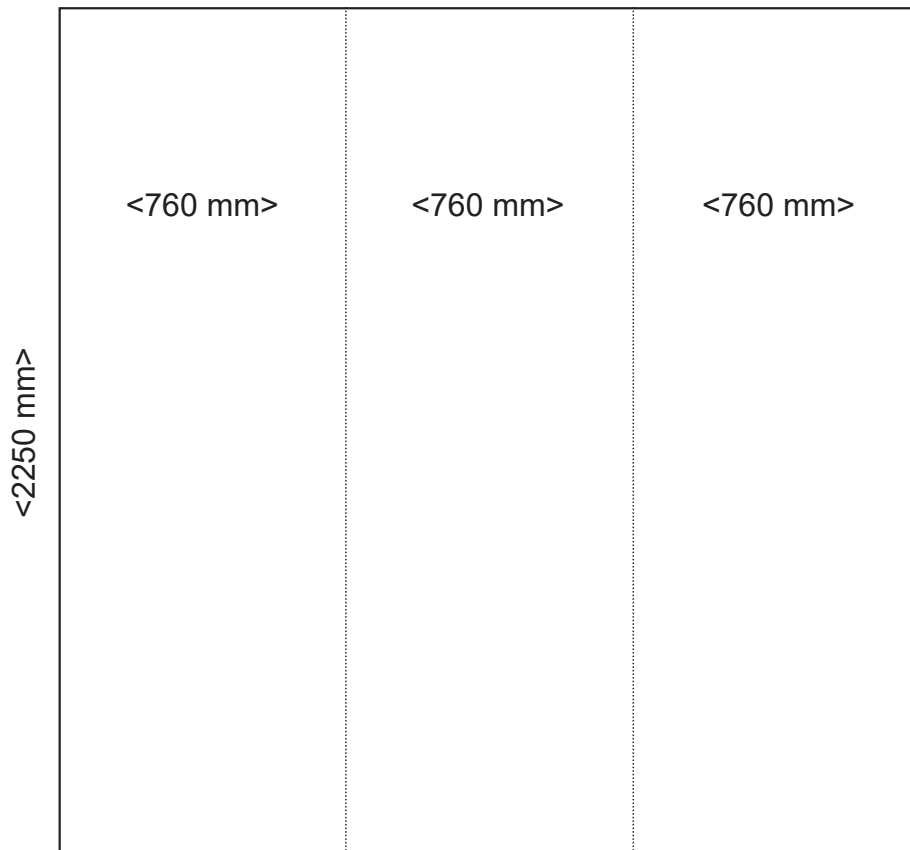

# Vario d400 - 3 panels curved

Inside panels

<2142 mm>

File size: 2142x2250 mm (W+H) + 5 mm Bleed

Outside panels

<2280mm>

File size: 2280x2250 mm (W+H) + 5 mm Bleed

# Vario d400 - 4 panels curved

Inside panels

<2856 mm>

File size: 2856x2250 mm (W+H) + 5 mm Bleed

Outside panels

<3040 mm>

File size: 3040x2250 mm (W+H) + 5 mm Bleed

# Vario d400 - 1 and 2 panel straight

Inside/outside panels

File size: 733x2250 mm (W+H) + 5 mm Bleed

Inside/outside panels

File size: 1466x2250 mm (W+H) + 5 mm Bleed

# Vario d400 - 3 and 4 panel straight

Inside panels

<2199 mm>

File size: 2199x2250 mm (W+H) + 5 mm Bleed

Outside panels

<2932mm>

File size: 2932x2250 mm (W+H) + 5 mm Bleed

File size: 1966x770 mm (W+H) + 5 mm Bleed