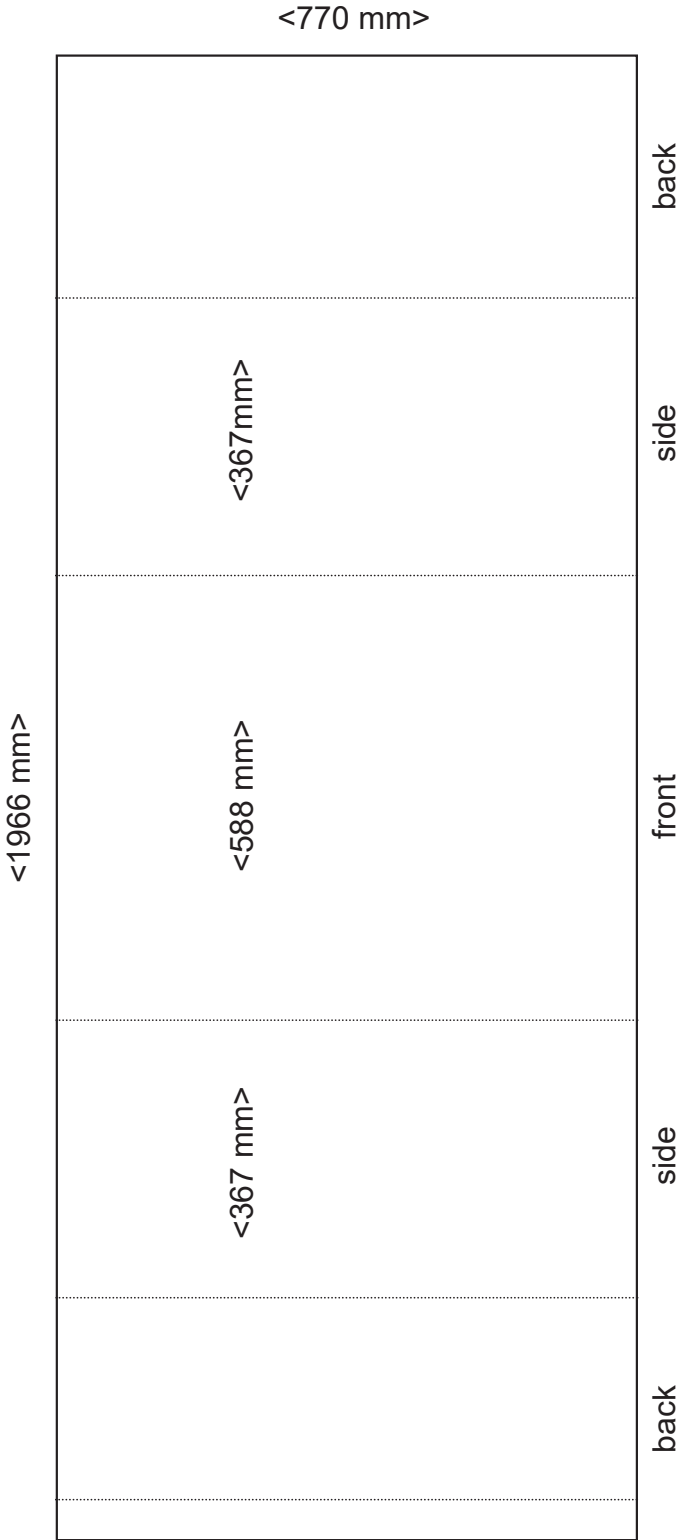

Inside panels

File size: 714x2250 mm (W+H) + 5 mm Bleed

Outside panels

File size: 760x2250 mm (W+H) + 5 mm Bleed

# Vario d400 - 3 panels curved

Inside panels

<2142 mm>

File size: 2142x2250 mm (W+H) + 5 mm Bleed

Outside panels

<2280mm>

File size: 2280x2250 mm (W+H) + 5 mm Bleed

# Vario d400 - 1 and 2 panel straight

Inside/outside panels

File size: 733x2250 mm (W+H) + 5 mm Bleed

Inside/outside panels

File size: 1466x2250 mm (W+H) + 5 mm Bleed

# Vario d400 - 3 and 4 panel straight

Inside panels

<2199 mm>

File size: 2199x2250 mm (W+H) + 5 mm Bleed

Outside panels

<2932mm>

File size: 2932x2250 mm (W+H) + 5 mm Bleed

File size: 1966x770 mm (W+H) + 5 mm Bleed