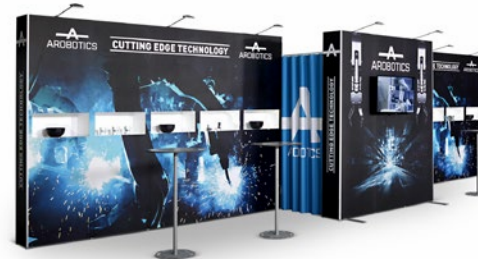

The system fits in:

- 4pcs Standard Case
- + Portable Tables

Ready-To-Go Kit 6

This system contains:

- 1pc Pop Up Magnetic 4x3 straight
- 2pcs Pop Up Magnetic 2x3 straight
- 19pcs Magnetic bar 2,5m
- 2pcs Flat side kit
- 1pc Pop Up Magnetic 3x3 straight
- 1pc Pop Up Magnetic 1x4 straight
- 1pc Connection kit straight
- 1pc Connection kit for panel 90°
- 1pc Connection kit with profile 90°
- 1pc Showcase kit
- 3pcs Connecting Showcase kit
- 5pcs Single magnetic bar
- 1pc Showcase LED lightning kit
- 3pcs Additional LED light bar incl cable
- 1pc Curtain Profile
- 1pc Screen Holder
- 2pcs Portable Table
- 2pc Case & Counter
- 1pc Top shelf double Case & Counter

The system fits in:

- 2pcs Case & Counter and
- 2pcs Standard Case
- + Portable Tables

Ready-To-Go Kit 7

This system contains:

2pcs Pop Up Magnetic 5x3 straight **1pc** Pop Up Magnetic 3x3 straight
22pcs Magnetic bar 2,5m **3pcs** Flat side kit
2pcs Showcase kit **8pcs** Connecting Showcase kit **8pcs** Single magnetic bar
2pcs Showcase LED lightning kit **8pcs** Additional LED light bar incl cable
2pcs Curtain profile **1pc** Screen Holder
1 pair Stabilising foot Pop Up **4pcs** Portable Table

The system fits in:

4pcs Case & Counter + Portable Tables

≈9,6x1,6m

Ready-To-Go Kit 8

This system contains:

5pcs Pop Up Magnetic 2x3 straight **6pcs** Pop Up Magnetic 1x3 straight **5pcs** Flat side kit **8pcs** Connection kit with profile 90° **2pcs** Showcase kit **2pcs** Showcase LED lightning kit