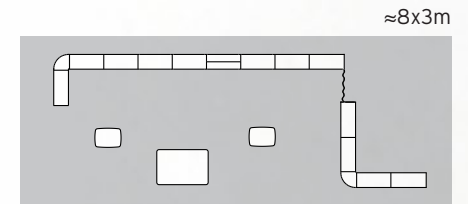

- 3pcs Case & Counter
- + Portable Tables

Ready-To-Go Kit 5

This system contains:

- 4pcs Pop Up Magnetic 1x4 straight
- 4pcs Pop Up Magnetic 1x3 straight
- 4pcs Flat side kit
- 4pcs Connection kit with profile 90°
- 3pcs Portable Table

The system fits in:

- 4pcs Standard Case
- + Portable Tables

Ready-To-Go Kit 6

This system contains:

- 1pc Pop Up Magnetic 4x3 straight
- 2pcs Pop Up Magnetic 2x3 straight
- 19pcs Magnetic bar 2,5m
- 2pcs Flat side kit
- 1pc Pop Up Magnetic 3x3 straight
- 1pc Pop Up Magnetic 1x4 straight
- 1pc Connection kit straight
- 1pc Connection kit for panel 90°
- 1pc Connection kit with profile 90°
- 1pc Showcase kit
- 3pcs Connecting Showcase kit
- 5pcs Single magnetic bar
- 1pc Showcase LED lightning kit
- 3pcs Additional LED light bar incl cable
- 1pc Curtain Profile
- 1pc Screen Holder
- 2pcs Portable Table
- 2pc Case & Counter
- 1pc Top shelf double Case & Counter

The system fits in:

- 2pcs Case & Counter and
- 2pcs Standard Case
- + Portable Tables

Ready-To-Go Kit 7

This system contains:

2pcs Pop Up Magnetic 5x3 straight **1pc** Pop Up Magnetic 3x3 straight
22pcs Magnetic bar 2,5m **3pcs** Flat side kit
2pcs Showcase kit **8pcs** Connecting Showcase kit **8pcs** Single magnetic bar
2pcs Showcase LED lightning kit **8pcs** Additional LED light bar incl cable
2pcs Curtain profile **1pc** Screen Holder
1 pair Stabilising foot Pop Up **4pcs** Portable Table

The system fits in:

4pcs Case & Counter + Portable Tables

≈9,6x1,6m

Ready-To-Go Kit 8

This system contains:

5pcs Pop Up Magnetic 2x3 straight **6pcs** Pop Up Magnetic 1x3 straight **5pcs** Flat side kit **8pcs** Connection kit with profile 90° **2pcs** Showcase kit **2pcs** Showcase LED lightning kit