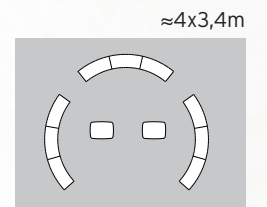

The system fits in:
2pcs Case & Counter

Ready-To-Go Kit 3

This system contains:

- 1pc Pop Up Magnetic 5x3 straight
- 1pc Pop Up Magnetic 2x3 straight
- 1pc Pop Up Magnetic 1x3 straight
- 15pcs Magnetic bar, 2,5m
- 2pcs Flat side kit
- 1pc Connection kit for panel 90°
- 1pc Curtain profile
- 1pc Portable Table
- 2pcs Case & Counter
- 1pc Top shelf double Case & Counter

The system fits in:
2pcs Case & Counter
+ Portable Table

Ready-To-Go Kit 4

This system contains:

- 3pcs** Pop Up Magnetic 3x3 curved (double sided)
- 3pcs** Flat side kit
- 2pcs** Portable Table

The system fits in:

- 3pcs Case & Counter
- + Portable Tables

Ready-To-Go Kit 5

This system contains:

- 4pcs Pop Up Magnetic 1x4 straight
- 4pcs Pop Up Magnetic 1x3 straight
- 4pcs Flat side kit
- 4pcs Connection kit with profile 90°
- 3pcs Portable Table

The system fits in:

- 4pcs Standard Case
- + Portable Tables

Ready-To-Go Kit 6

This system contains:

- 1pc Pop Up Magnetic 4x3 straight
- 2pcs Pop Up Magnetic 2x3 straight
- 19pcs Magnetic bar 2,5m
- 2pcs Flat side kit
- 1pc Pop Up Magnetic 3x3 straight
- 1pc Pop Up Magnetic 1x4 straight
- 1pc Connection kit straight
- 1pc Connection kit for panel 90°
- 1pc Connection kit with profile 90°
- 1pc Showcase kit
- 3pcs Connecting Showcase kit
- 5pcs Single magnetic bar
- 1pc Showcase LED lightning kit
- 3pcs Additional LED light bar incl cable
- 1pc Curtain Profile
- 1pc Screen Holder
- 2pcs Portable Table
- 2pc Case & Counter
- 1pc Top shelf double Case & Counter