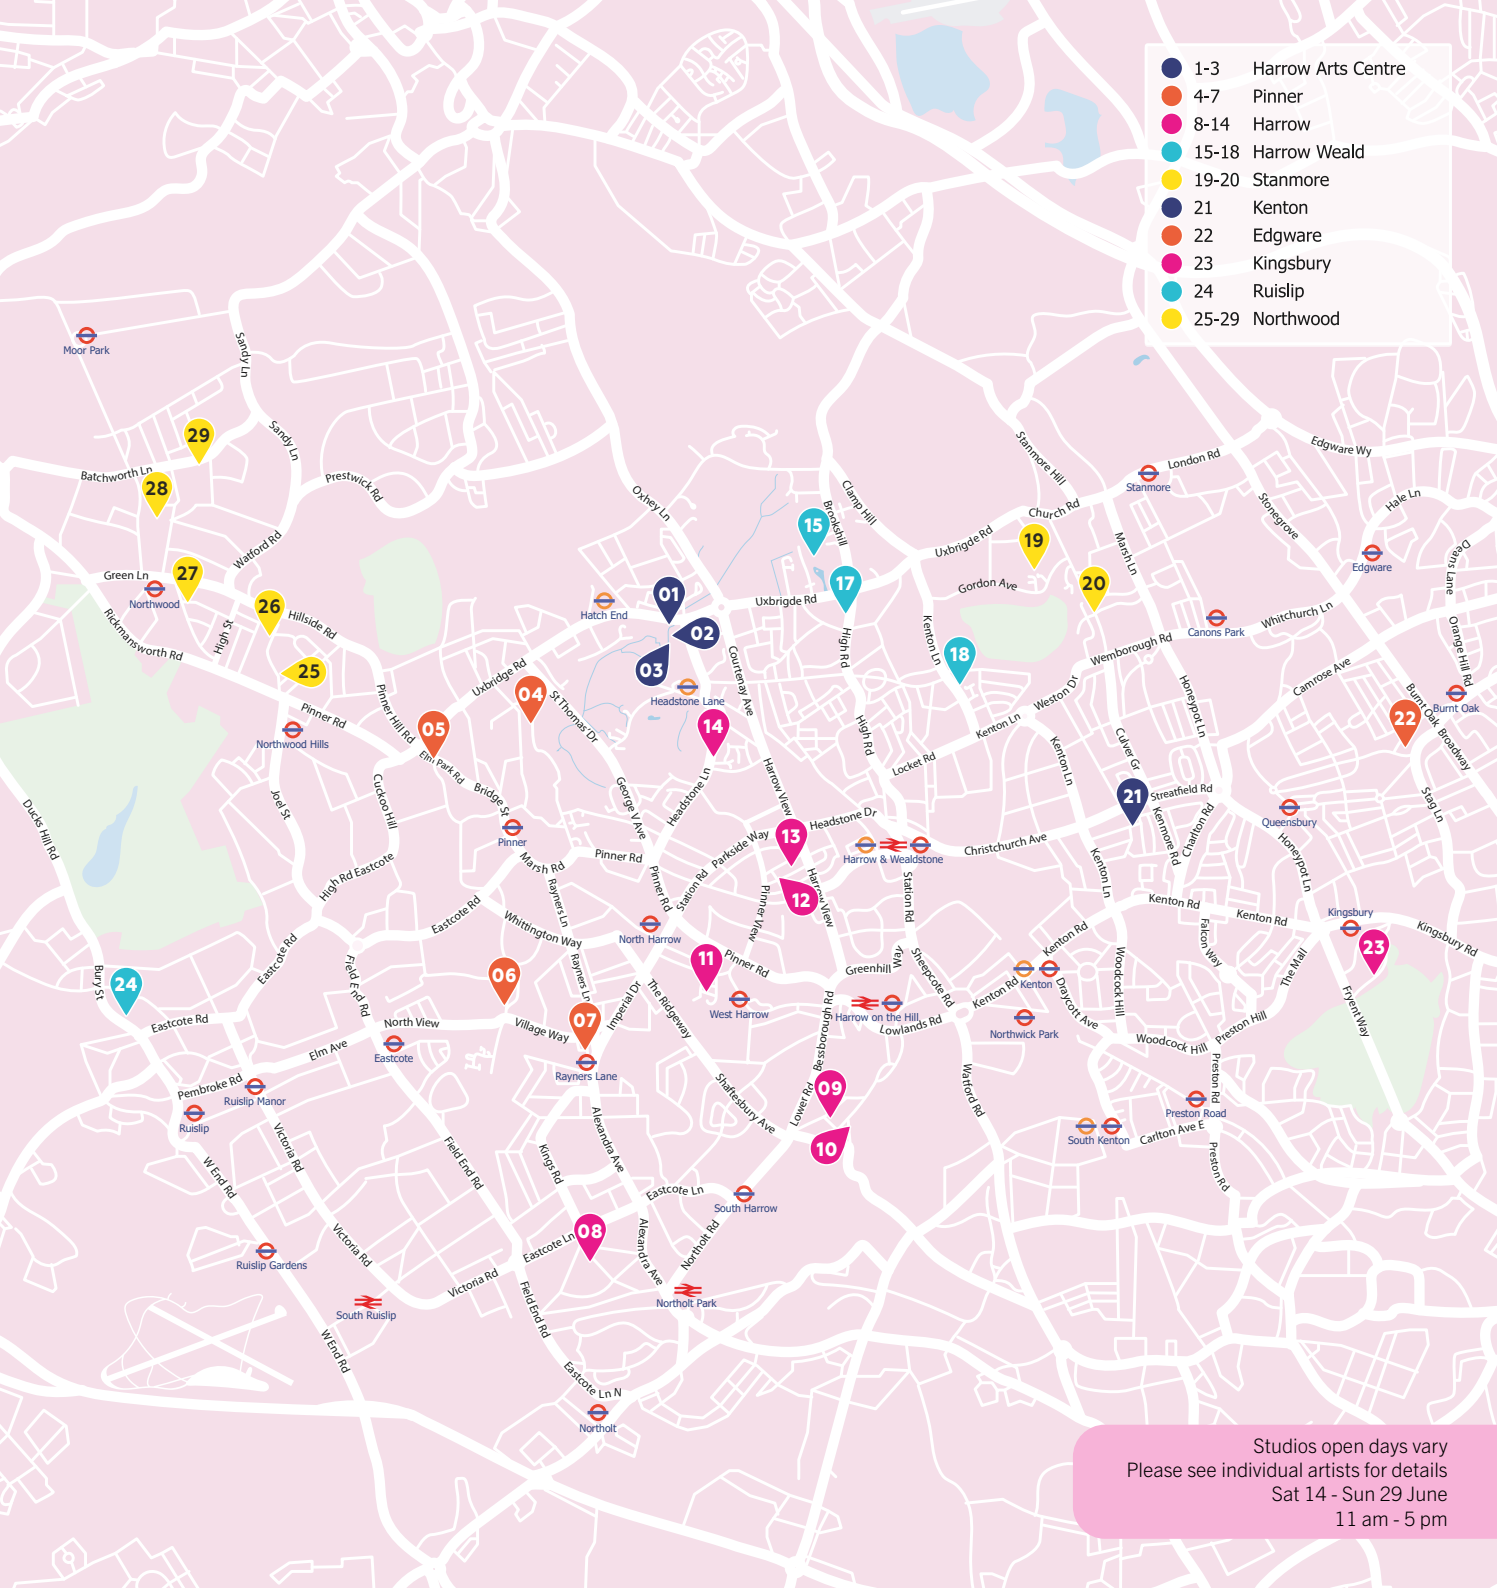

Koola Adams has been creating bold, colourful abstracts and Cubist style paintings since 1999.

07958 776 838
E: koolaart@yahoo.co.uk
W: koolaart.co.uk

- 1-3 Harrow Arts Centre
- 4-7 Pinner
- 8-14 Harrow
- 15-18 Harrow Weald
- 19-20 Stanmore
- 21 Kenton
- 22 Edgware
- 23 Kingsbury
- 24 Ruislip
- 25-29 Northwood