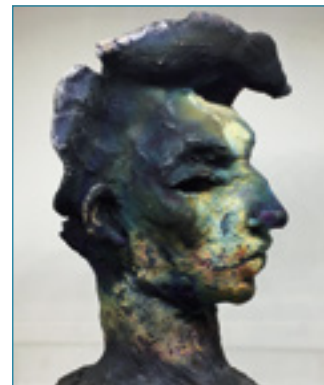

489 High Road, Harrow HA3 6HL

07956 809772

E: cherylgouldartist@gmail.com

W: cheryl-gould.com

Bus: H11, 282, 331 Rail: Harrow &

Wealdstone. Parking: free on road.

Studio **15** **OPEN** See dates and times online**The Stables - 31 West Drive, off Lakeland Close, Harrow Weald HA3 6TX****Bus:** 182, **H12 Rail:** Hatch End, Harrow & Wealdstone **Parking:** free on road.**15a** **Zalina Dewan**
CERAMICIST