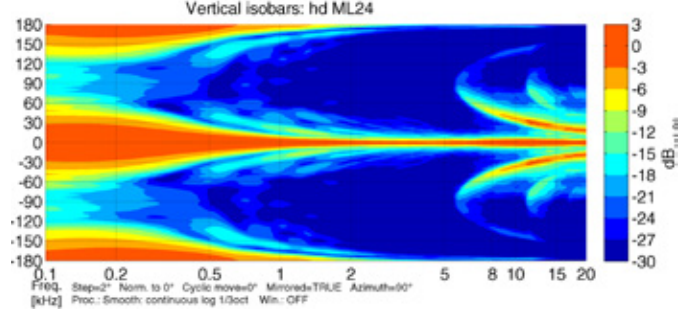

hd ML24 Datasheet

Dimensions [mm]

hd ML24 Datasheet

Impedance

Frequency response with DSP preset

Horizontal Isobars

Vertical Isobars

hd ML24 Datasheet