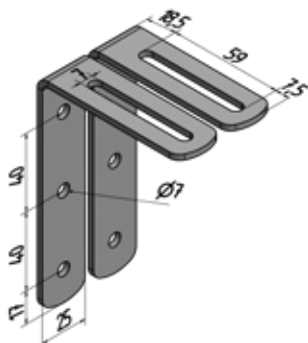

Accessories

L-bracket wall mount-set

Discreet L-bracket set for extremely close mounting of the speaker to the wall. Side swivel with inclination up to 5°. The speakers housing plates are equipped with M6 inlet threads.

Incl. 2x M6x14 hexagon socket screws.

Load capacity: 30 kg

Dimensions (W x H x D): 20 x 60 x 80 mm

Order number: 900105 (in RAL-Color of speaker)