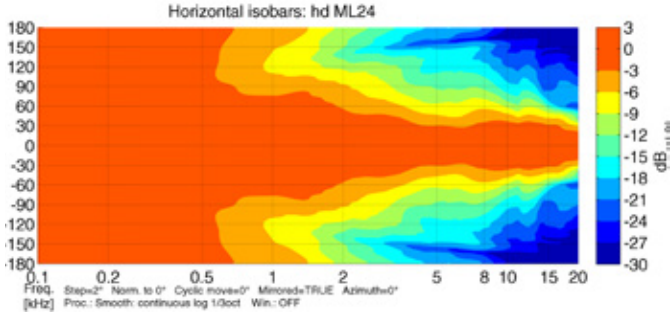

hd ML24 Datasheet

Dimensions [mm]

hd ML24 Datasheet

Impedance

Frequency response with DSP preset

Horizontal Isobars

Vertical Isobars

hd ML24 Datasheet