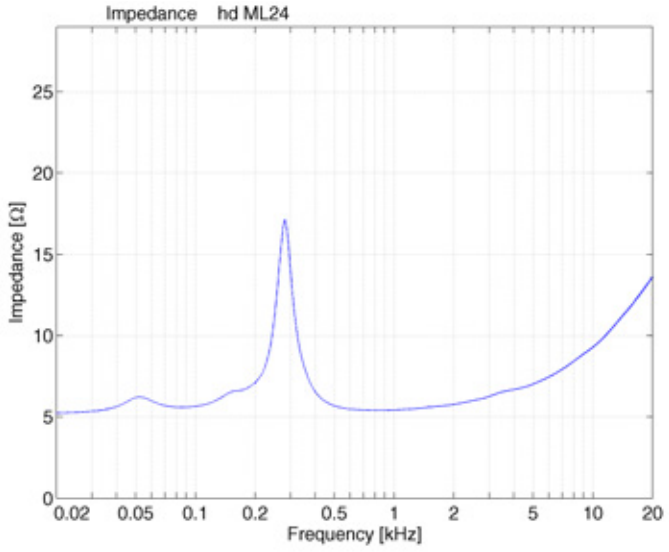

hd ML24 Datasheet

Impedance