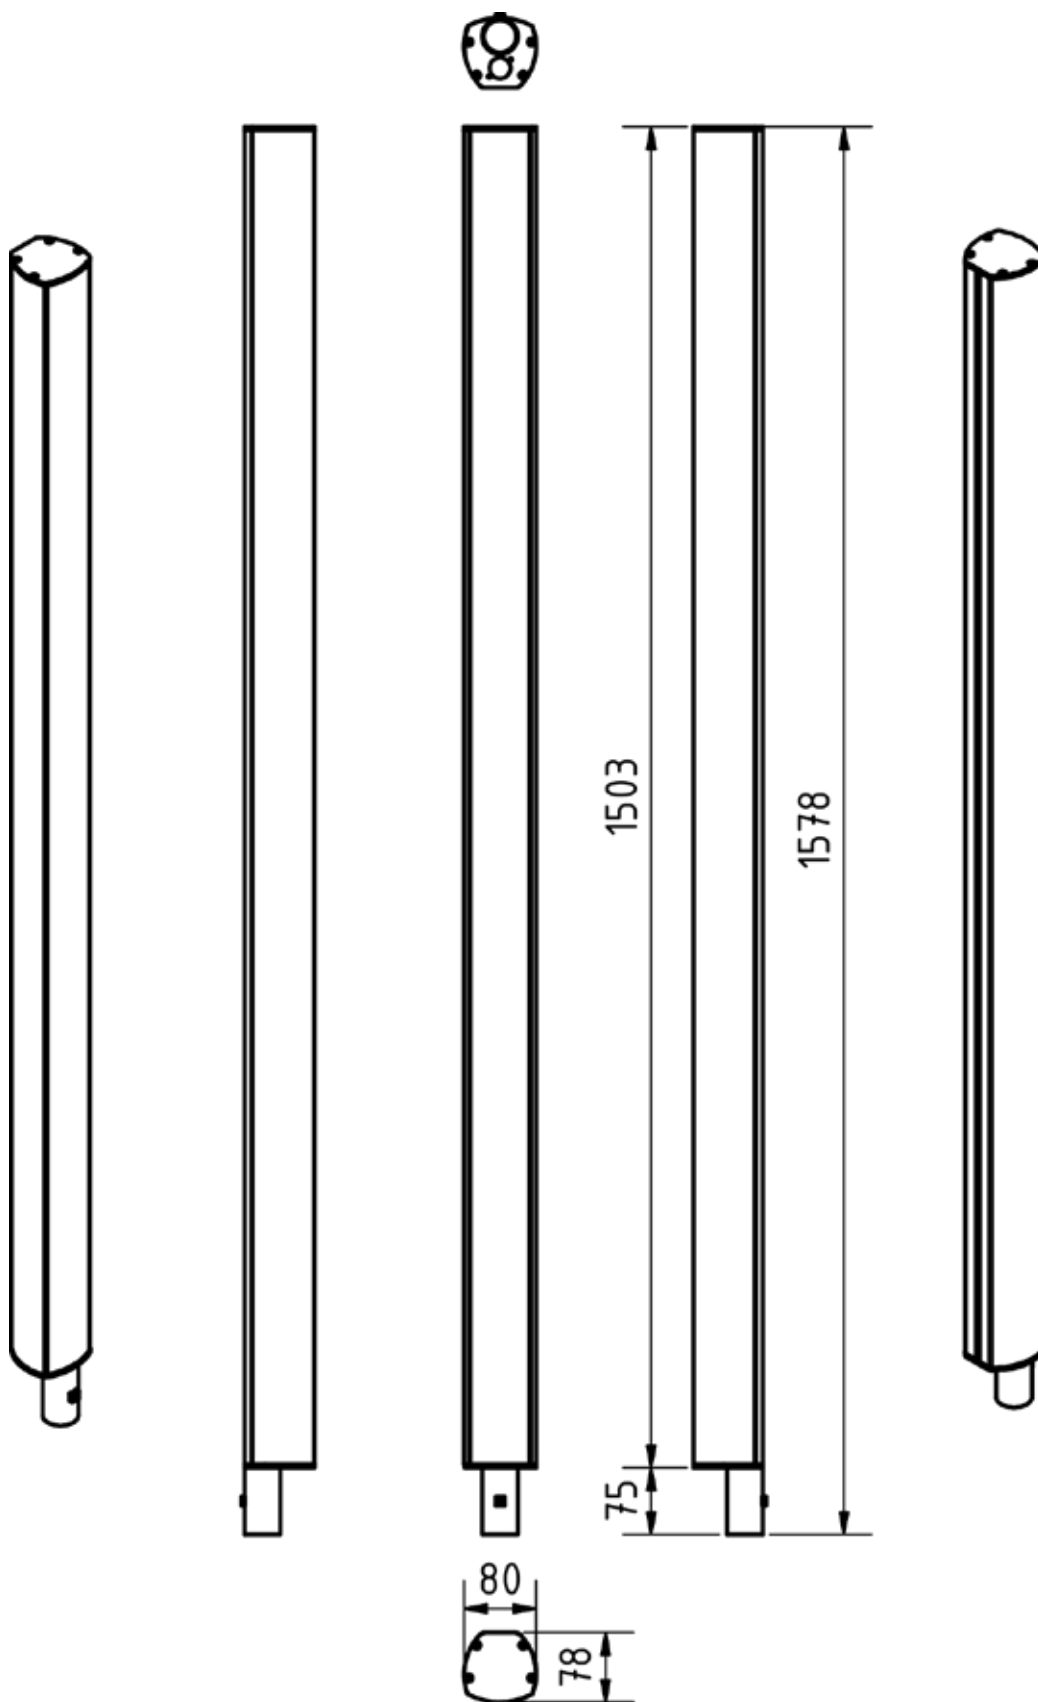

hd ML24 Datasheet

Features

- real cylindrical wave propagation
- elegant design
- precise, even sound emission
- coverage pattern 100° x 10°
- excellent speech intelligibility
- discreet room integration
- 100V version available
- custom length possible

Model	hd ML24
Order number	60205
Acoustic design	LineSource
Transducers	24x 2" fullrange chassis
Impedance	6 Ω
Coverage (hor x ver)	100° x 10°
Frequency range (-6 dB)	120 Hz - 20 kHz
Sensitivity (1W / 1m)	96 dB
Power Rating AES / Peak	600 / 840 W
SPLmax @ 10% THD	125 dB
Enclosure	powder-coated aluminum profile black, steel grille with acoustic foam, 1x Speakon NL4 + 35 mm flange on the bottom cover
Optional Accessories	Speakon NL4 (Art. 900109), Double case (Art. 950045), RAL-Color (Art. 1070), special length, weather resistant, 100V-Transformer (Art. 1074)
Weight	8 kg
Dimensions (W x H x D)	80 x 1578 x 78 mm

hd ML24 Datasheet

Dimensions [mm]

hd ML24 Datasheet

Impedance

Frequency response with DSP preset

Horizontal Isobars

Vertical Isobars

hd ML24 Datasheet

Dimensions (W x H x D): 59 x 87 x 131 mm

Order number: 900856 (black RAL 9005)

Wall mount 24471

Wall distance 110 mm, laterally swiveling with inclination up to 30°.

Load capacity: 15 kg

Dimensions (W x H x D): 90 x 160 x 110 mm