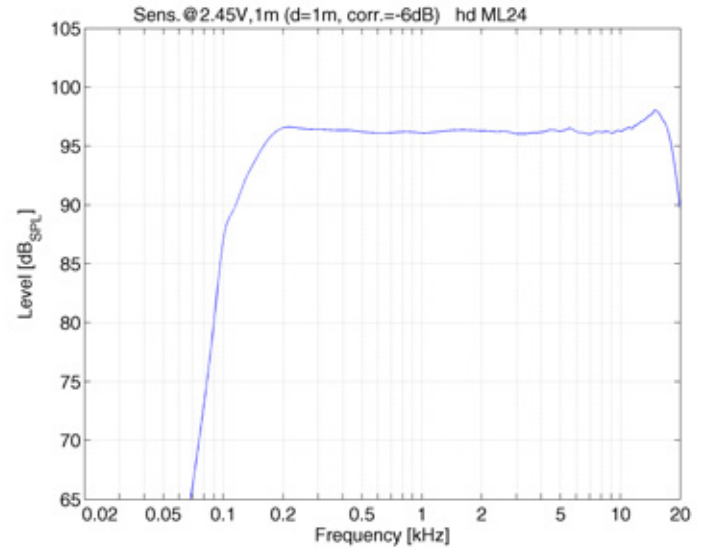

Model	hd ML24
Order number	60205
Acoustic design	LineSource
Transducers	24x 2" fullrange chassis
Impedance	6 Ω
Coverage (hor x ver)	100° x 10°
Frequency range (-6 dB)	120 Hz - 20 kHz
Sensitivity (1W / 1m)	96 dB
Power Rating AES / Peak	600 / 840 W
SPLmax @ 10% THD	125 dB
Enclosure	powder-coated aluminum profile black, steel grille with acoustic foam, 1x Speakon NL4 + 35 mm flange on the bottom cover
Optional Accessories	Speakon NL4 (Art. 900109), Double case (Art. 950045), RAL-Color (Art. 1070), special length, weather resistant, 100V-Transformer (Art. 1074)
Weight	8 kg
Dimensions (W x H x D)	80 x 1578 x 78 mm

hd ML24 Datasheet

Dimensions [mm]

hd ML24 Datasheet

Impedance

Frequency response with DSP preset

Horizontal Isobars

Vertical Isobars

hd ML24 Datasheet