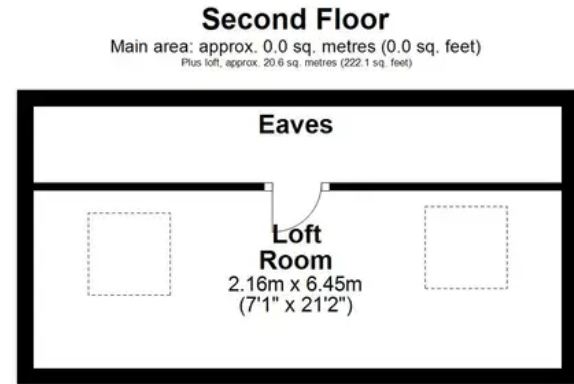

## 13 Lower Bury Lane

Epping, Epping

Council Tax band: F

Tenure: Freehold

Main area: Approx. 188.8 sq. metres (2032.5 sq. feet)  
Plus loft, approx. 20.6 sq. metres (222.1 sq. feet)