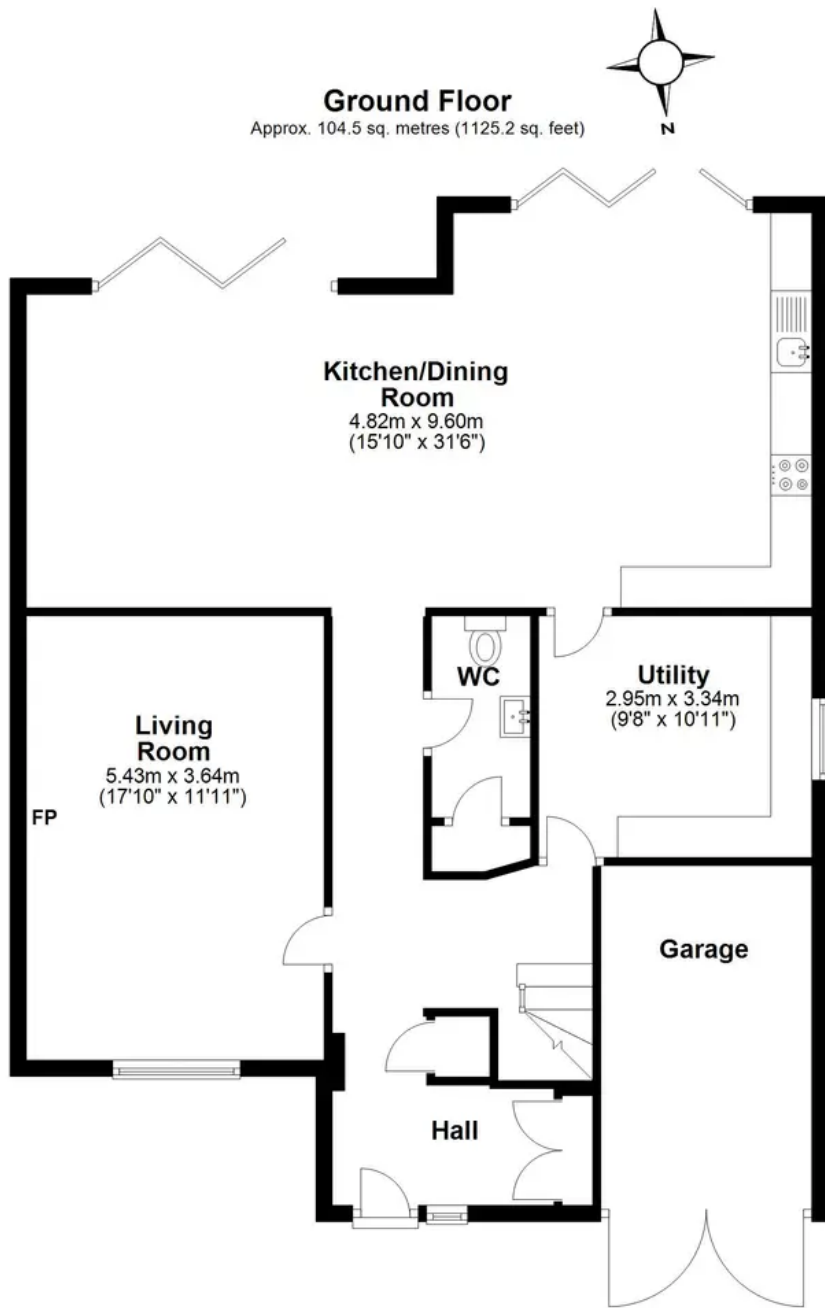

## 13 Lower Bury Lane

Epping, Epping

Council Tax band: F

Tenure: Freehold

Main area: Approx. 188.8 sq. metres (2032.5 sq. feet)  
Plus loft, approx. 20.6 sq. metres (222.1 sq. feet)