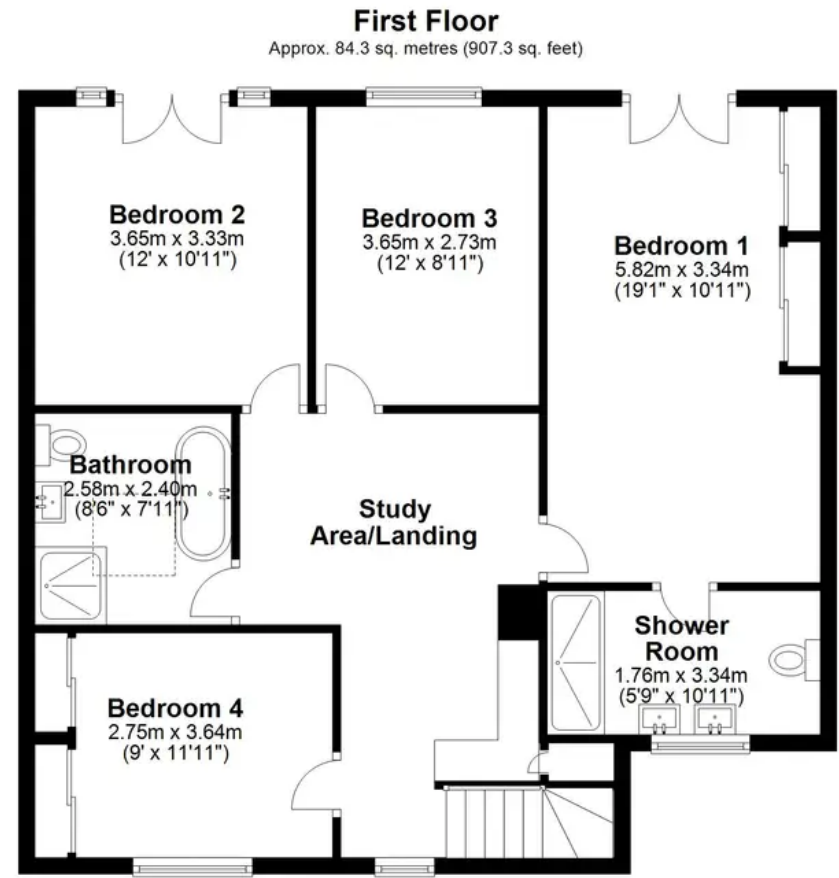

## 13 Lower Bury Lane

Epping, Epping

Council Tax band: F

Tenure: Freehold

Main area: Approx. 188.8 sq. metres (2032.5 sq. feet)  
Plus loft, approx. 20.6 sq. metres (222.1 sq. feet)