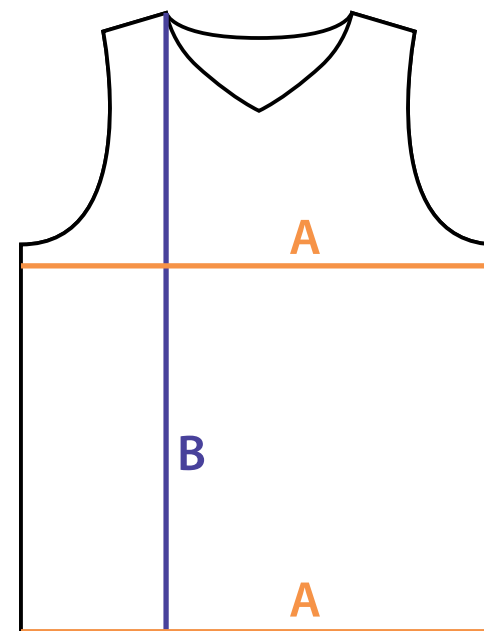

SIZE CHART - BASKETBALL

TOPS

Size mark	S	M	L	XL	XXL
A (chest)	57	61	63	65	67
B (length)	72	75	78	80	82

All sizes are in centimetres. Measured when garments are laid flat.

SHORTS

Size mark	S	M	L	XL	XXL
Waist	32	35	37	40	43
Length	57	60	63	65	68

All sizes are in centimetres. Measured when garments are laid flat.

* Permissible difference in all sizes: ± 1 cm