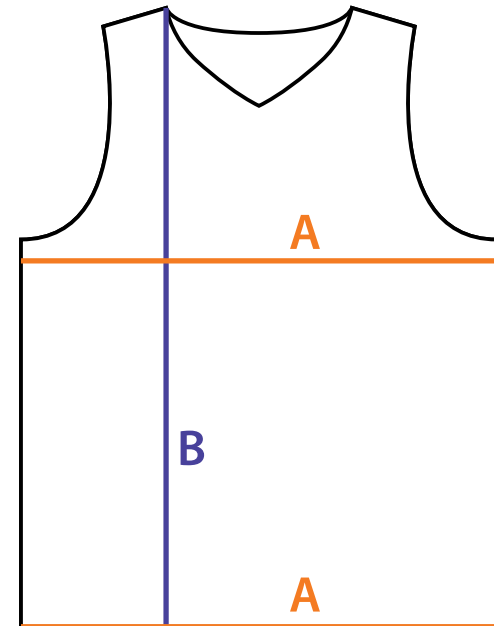

SIZE CHART - BASKETBALL

Junior

TOPS

Size mark	JS	JM	JL	JXL	S
A (chest)	46	48	51	54	57
B (length)	64	66	68	70	72
All sizes are in centimetres. Measured when garments are laid flat.					

SHORTS

Size mark	JS	JM	JL	JXL	S
Waist	23	26	28	30	32
Length	43	47	52	55	57
All sizes are in centimetres. Measured when garments are laid flat.					

* Permissible difference in all sizes: ± 1 cm