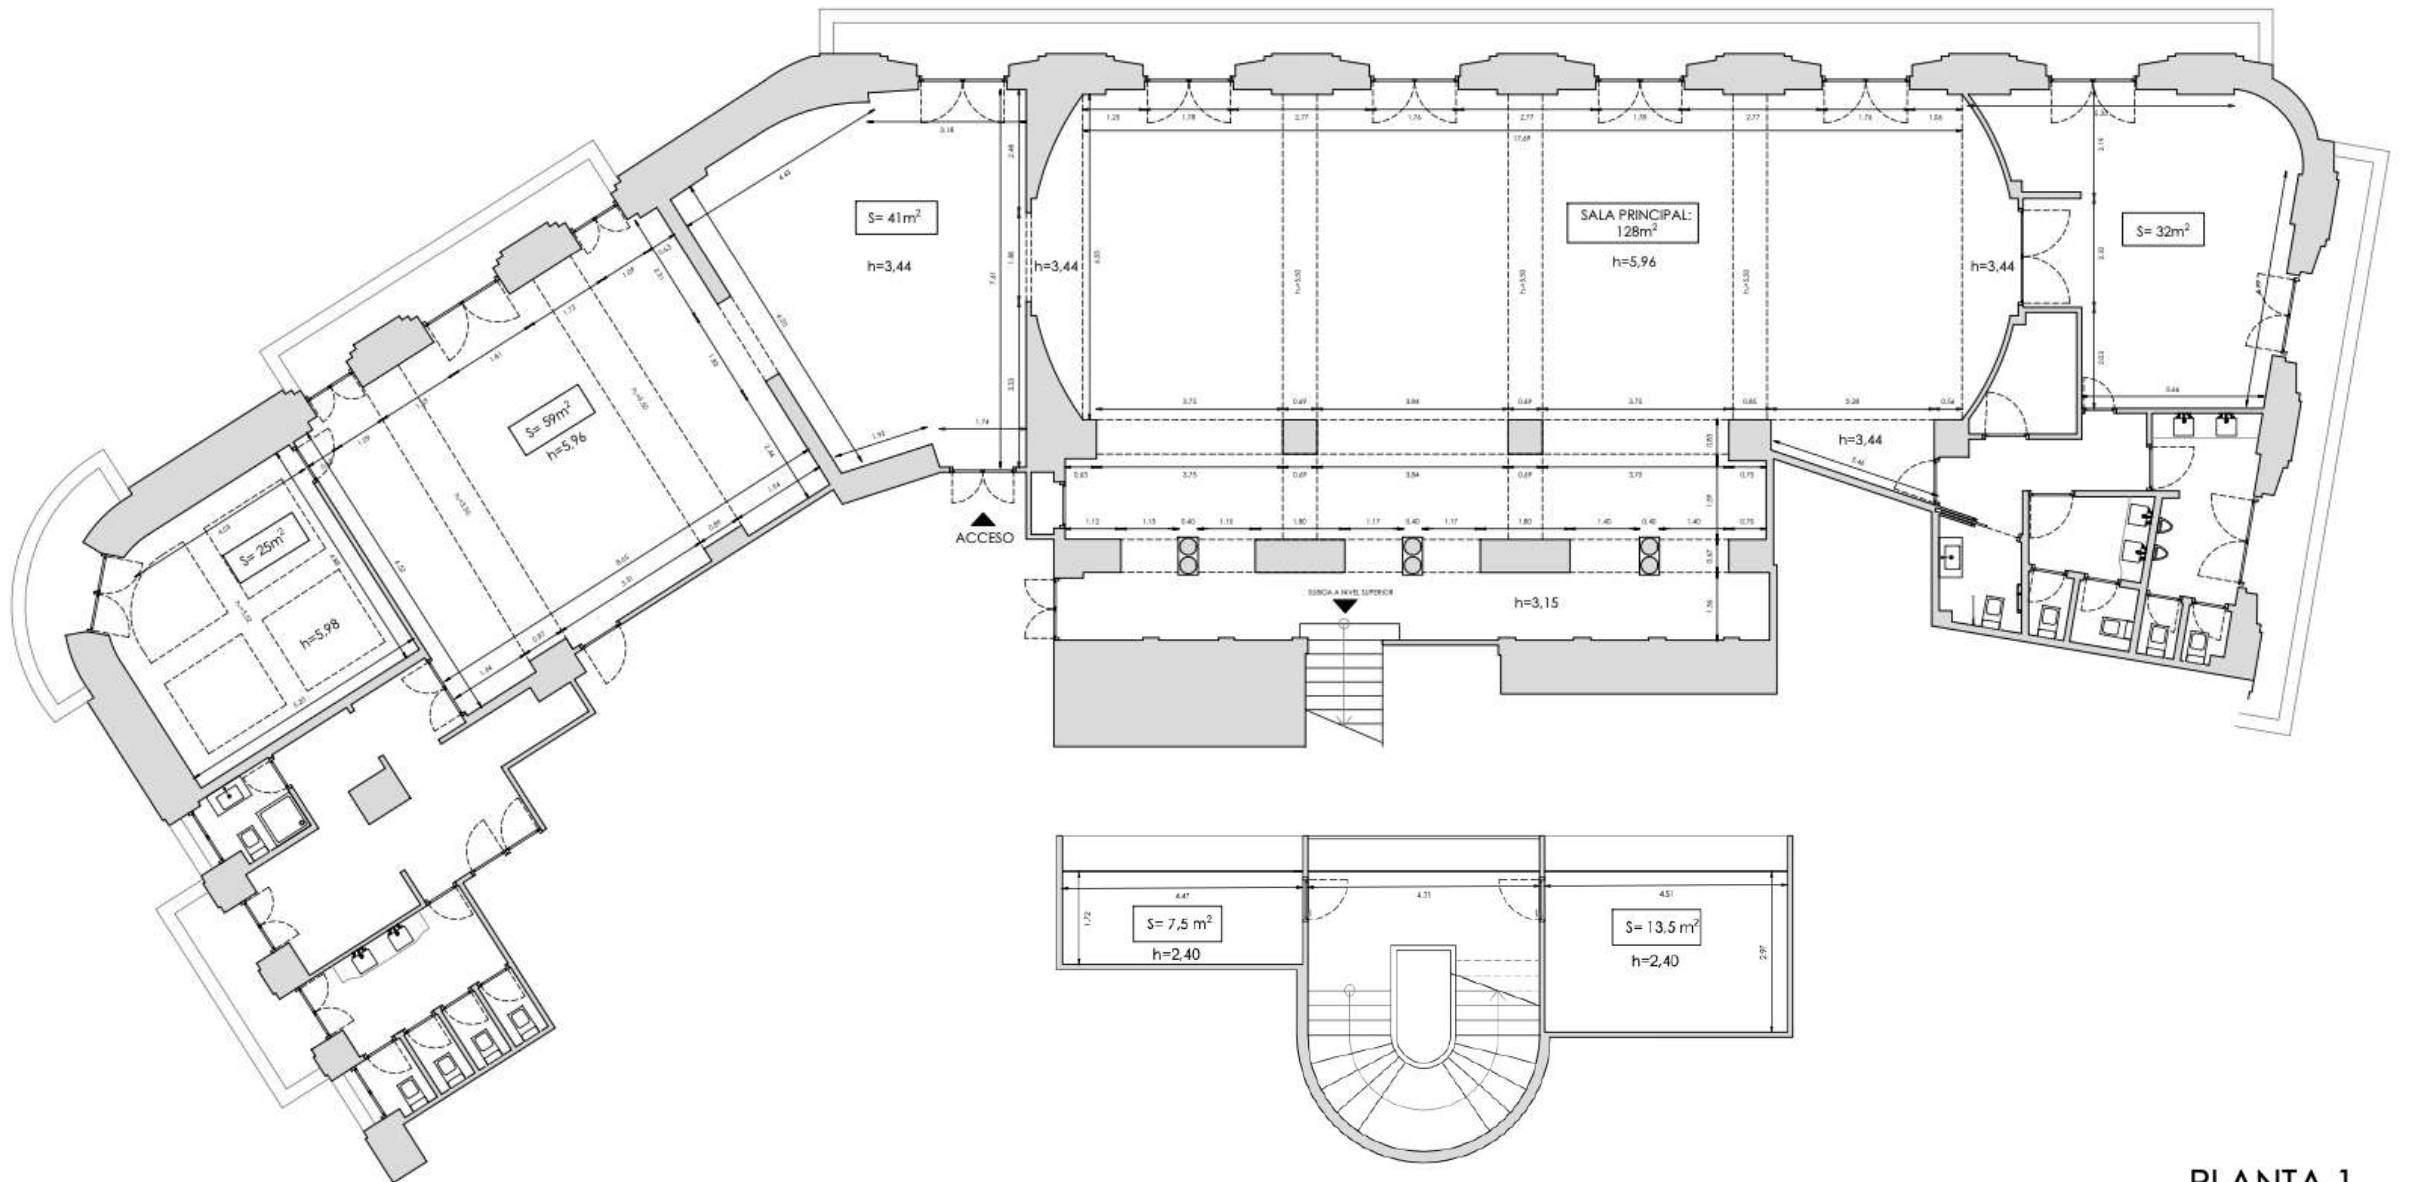

PLANTA 1
e 1/150