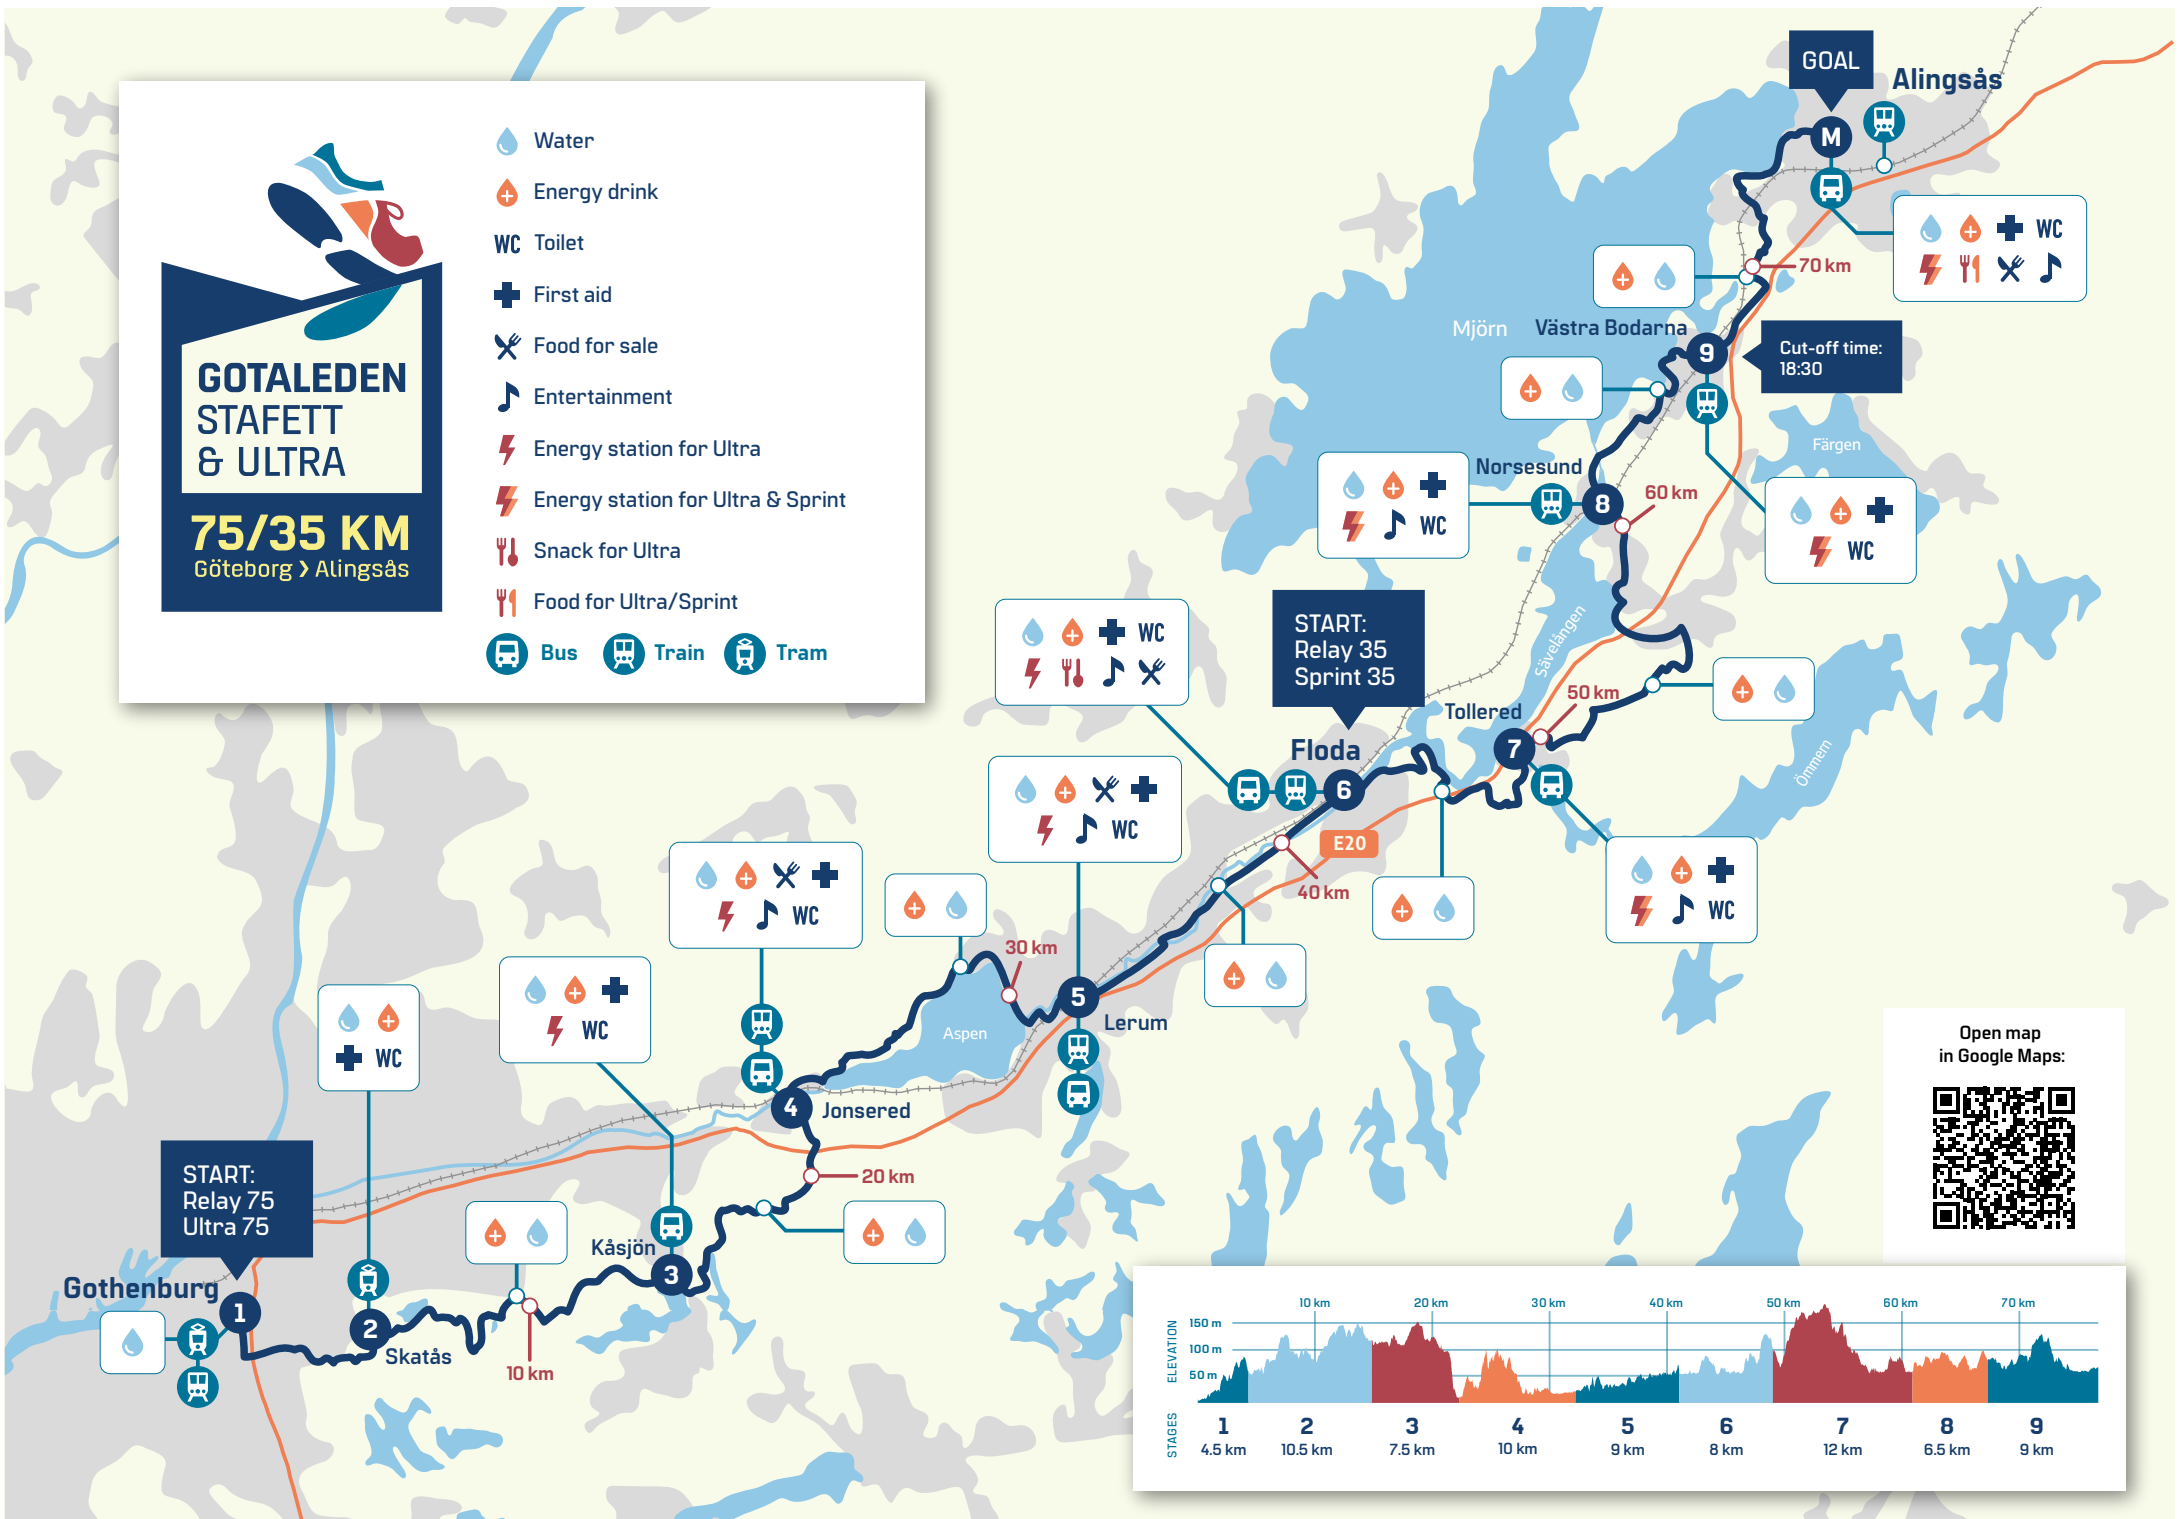

**GOTALEDEN  
STAFETT  
& ULTRA**

**75/35 KM**  
Göteborg > Alingsås

-  Water
-  Energy drink
- WC** Toilet
-  First aid
-  Food for sale
-  Entertainment
-  Energy station for Ultra
-  Energy station for Ultra & Sprint
-  Snack for Ultra
-  Food for Ultra/Sprint
-  Bus
-  Train
-  Tram

Open map  
in Google Maps: