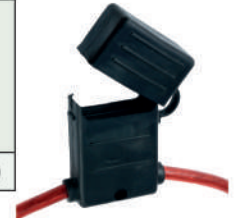

Part No	JCASE® Low Profile Type Cartridge Fuses	
SN2376	20 Amp	Pk 10
SN2377	25 Amp	Pk 10
SN2378	30 Amp	Pk 10
SN2379	40 Amp	Pk 10
SN2380	50 Amp	Pk 10
SN2381	60 Amp	Pk 10

Part No	Splashproof Blade Fuse Holder suits Maxi Blade Fuses C/W Sealing Cap Black	
SN2390	Up to 80 Amp	Pk 10