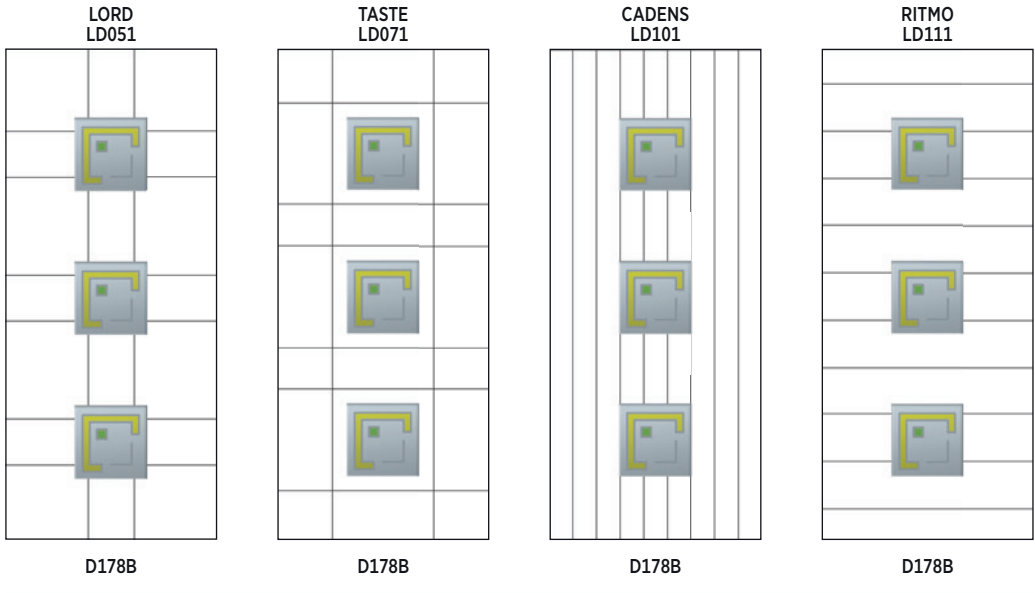

light design SIERGLAZEN | VITRAGES DECO (SG)