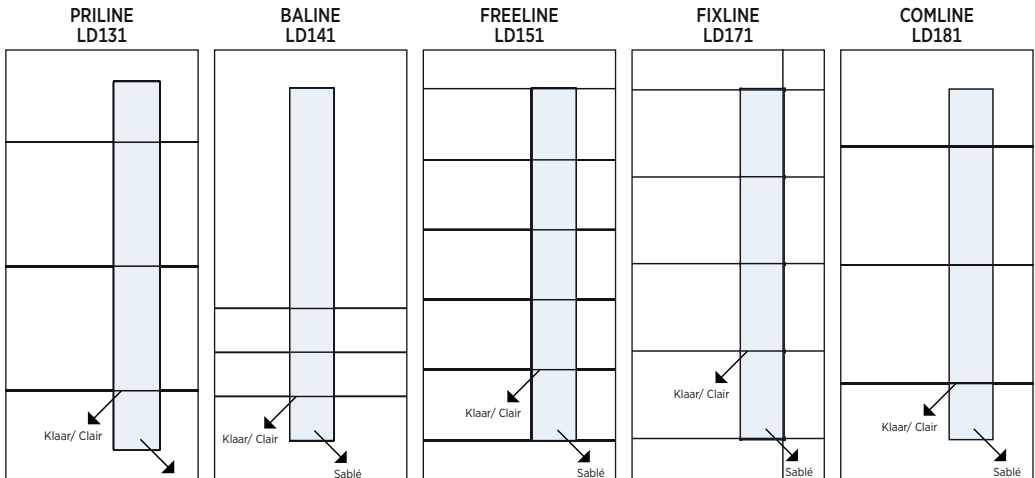

light design GEDEELTE GEZANDSTRAALD | SABLE PARTIELLEMENT