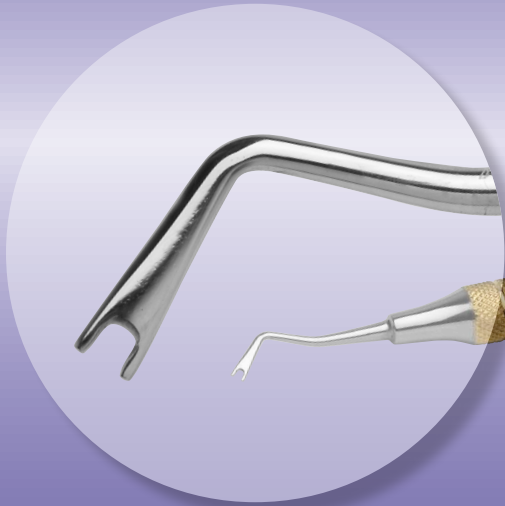

# duett™

Wire Director & Cap Opener

Single fork

Dual forks

- Single fork on one end and dual forks on other to seat the archwire.
- Single fork also works as cap opener for Phantom brackets.