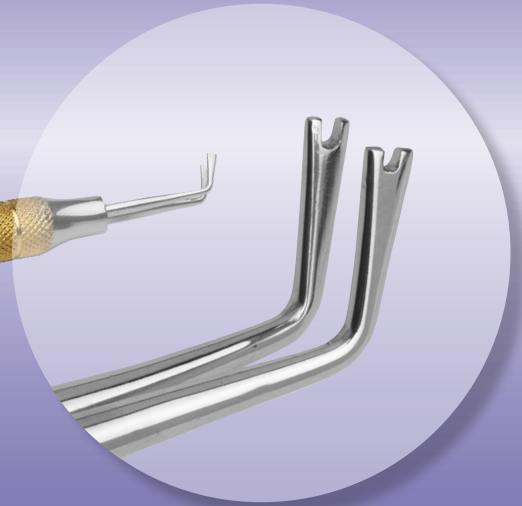

# duett™

Wire Director & Cap Opener

Single fork

Dual forks

- Single fork on one end and dual forks on other to seat the archwire.
- Single fork also works as cap opener for Phantom brackets.