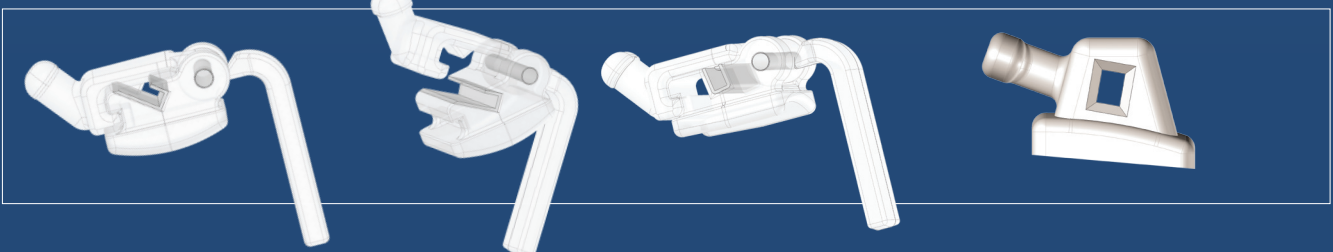

phantomTM 2.0

Clear Lingual Direct Bonding Self-Ligating Bracket

2.0 hybrid

WHY A TRANSPARENT LINGUAL BRACKET?

- No dark shades from brackets visible through teeth
- Truly esthetic – also on lower teeth
- Self-ligating
- Direct bonding with fixed placement-guide guarantees correct position on tooth
- Active in final stage with larger arch wires
- Optional ceramic tubes on premolars
- Great patient comfort from protective polymer closing door

Incisors and Cuspids

Premolars

Ceramic tubes for premolars and molars

Bracket placing instructions

1. Put the placement-guide against the incisal edge

2. Remove the guide

3. Open door for wire insertion

GESTENCO