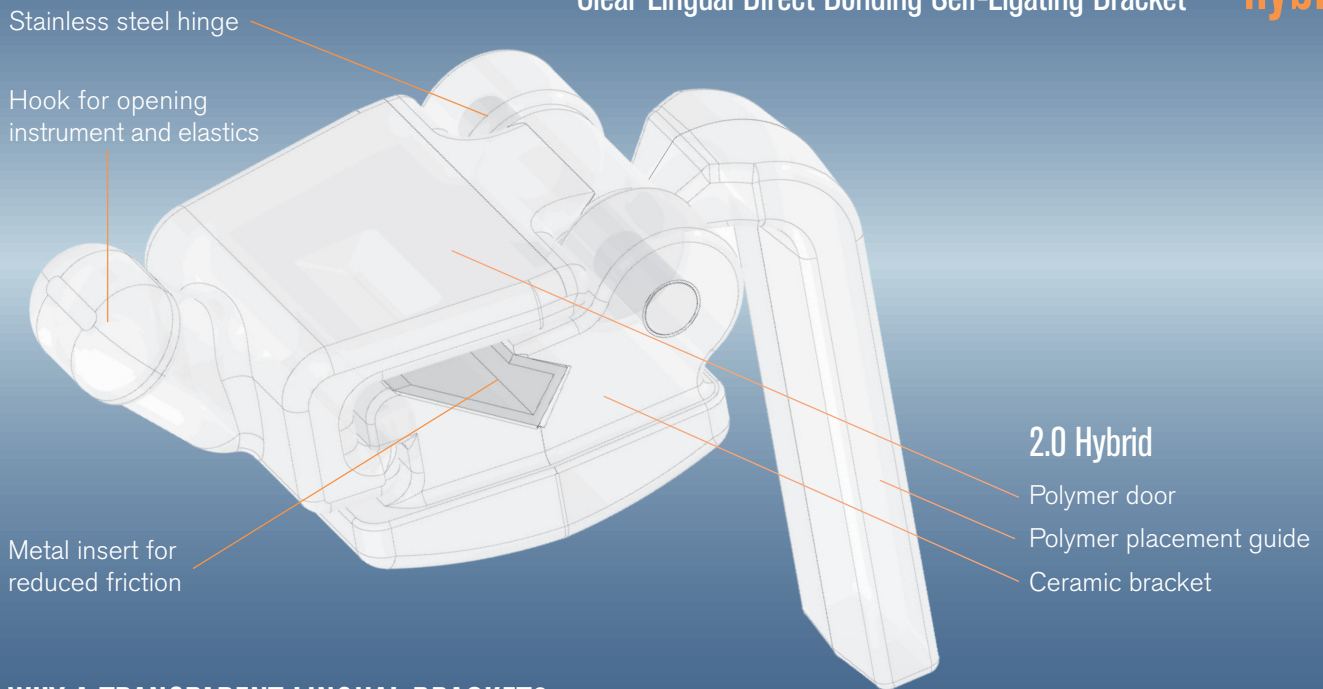

phantomTM 2.0

Clear Lingual Direct Bonding Self-Ligating Bracket

2.0 hybrid

WHY A TRANSPARENT LINGUAL BRACKET?

- No dark shades from brackets visible through teeth
- Truly esthetic – also on lower teeth
- Self-ligating
- Direct bonding with fixed placement-guide guarantees correct position on tooth
- Active in final stage with larger arch wires
- Optional ceramic tubes on premolars
- Great patient comfort from protective polymer closing door

Incisors and Cuspids

Premolars

Ceramic tubes for premolars and molars

Bracket placing instructions

1. Put the placement-guide against the incisal edge

2. Remove the guide

3. Open door for wire insertion

GESTENCO