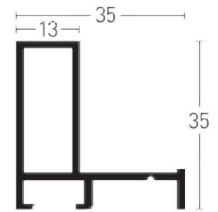

Silber matt | Silver matt

228004 728004