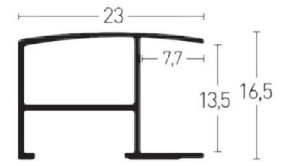

Profil 62

BW-Set | Sample Set:
Art.Nr. | Ref.No.: **901062**
Winkel | Samples: 14

1:1

Gold matt | Frosted Gold

262002 762002