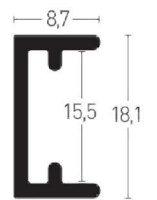

Silber matt | Frosted Silver

2223004 7223004