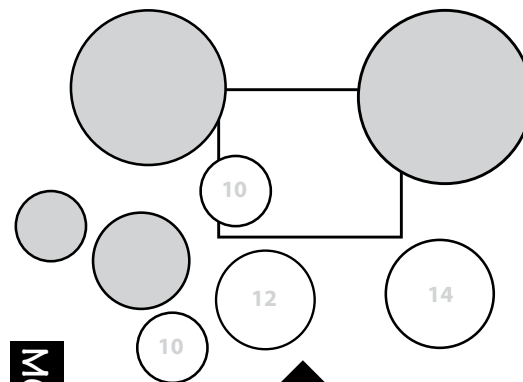

MONITOR

vocal mic & stand

FIDDLE

D.I.

from FX box

Drum mics for:

Kick

Snare 1 (12")

Snare 2 (10" mounted to left)

x2 Overheads to cover:

- Tom1 Rack
- Tom2 Floor
- Cymbals and hi-hats

MONITOR

NO POWER needed

Box is 600mm²

(24" in old money)

FITTED WITH CONTACT MIC