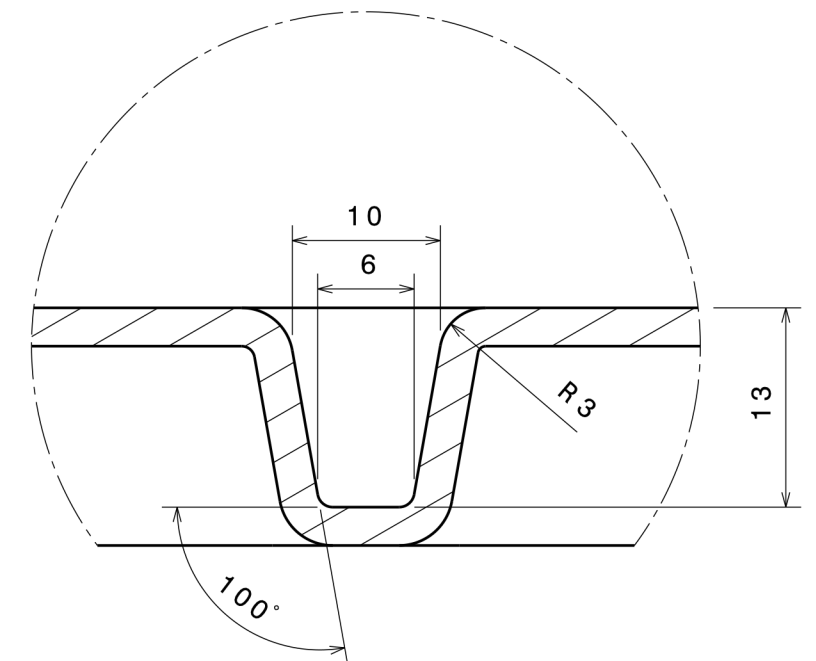

Section view A-A

Detail C

Detail B

Detail D

Tolerances at 20°C:
0000 - 1000 mm: ± 1,50 mm
1000 - 2000 mm: ± 2,00 mm
2000 - 3000 mm: ± 3,00 mm
3000 - 4000 mm: ± 4,00 mm
4000 - 5000 mm: ± 5,00 mm
5000 and above: ± 6,00 mm
<small>Coefficient of Thermal expansion: 0,10 mm/(m·K)</small>

Customer:	Ref: EUR-tray	Date: 18.04.05	Order no:
Approved by customer:		Material: HIPS	Color: Grey
Date: - -200		UV-filter on toplayer: No	
Sign:		Type: EUR-tray	
		Size: 800 x 1200	
		Scale:	A3