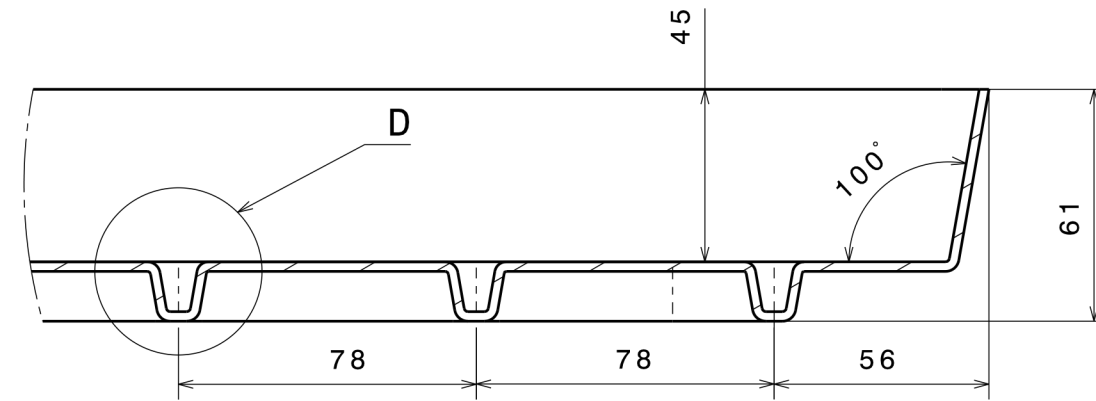

Section view A-A

Detail C

Detail B

Detail D

Tolerances at 20°C:
0000 - 1000 mm: ± 1,50 mm
1000 - 2000 mm: ± 2,00 mm
2000 - 3000 mm: ± 3,00 mm
3000 - 4000 mm: ± 4,00 mm
4000 - 5000 mm: ± 5,00 mm
5000 and above: ± 6,00 mm
<small>Coefficient of Thermal expansion: 0,10 mm/(m·K)</small>

Customer:	Ref: EUR-tray	Date: 18.04.05	Order no:
Approved by customer:		Material: HIPS	Color: Grey
Date: - -200		UV-filter on toplayer: No	
Sign:		Type: EUR-tray	
		Size: 800 x 1200	
		Scale:	A3