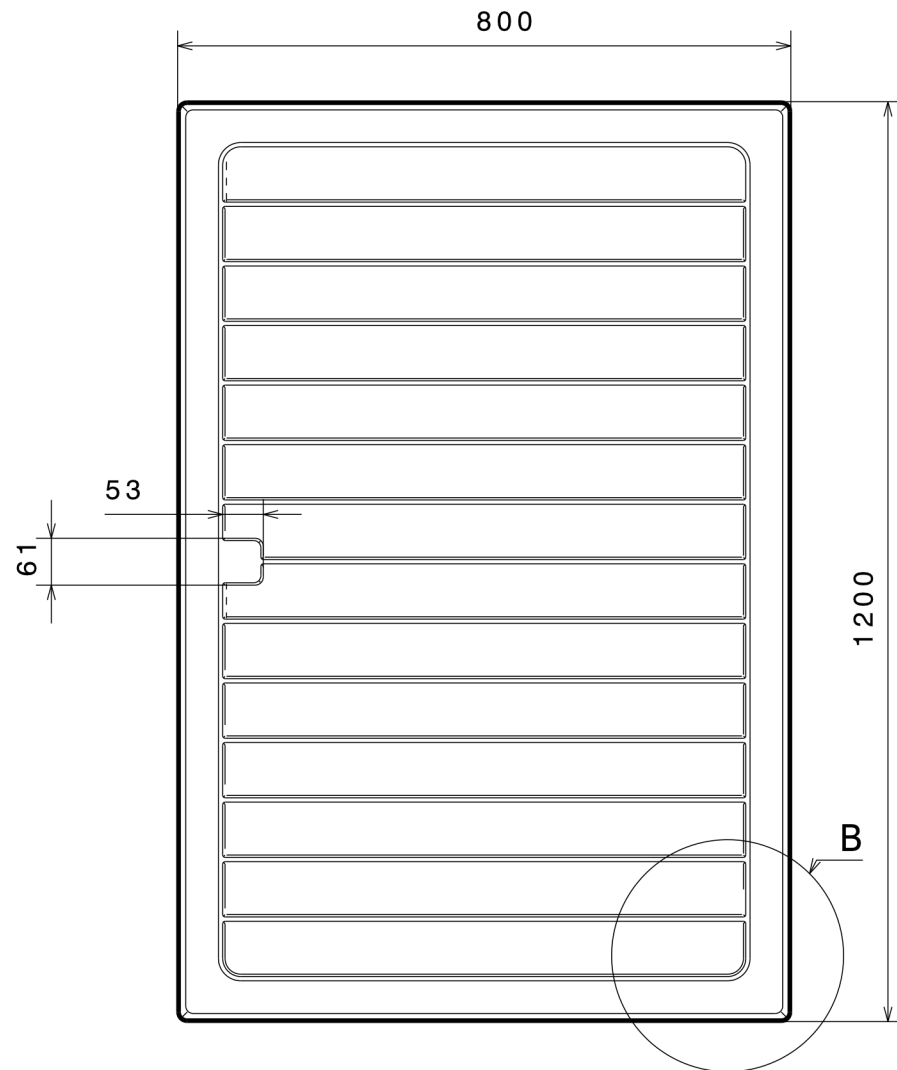

Section view A-A

Detail C

Detail B

Detail D

Tolerances at 20°C:
0000 - 1000 mm: ± 1,50 mm
1000 - 2000 mm: ± 2,00 mm
2000 - 3000 mm: ± 3,00 mm
3000 - 4000 mm: ± 4,00 mm
4000 - 5000 mm: ± 5,00 mm
5000 and above: ± 6,00 mm
<small>Coefficient of Thermal expansion: 0,10 mm/(m·K)</small>

Customer:	Ref: EUR-tray	Date: 18.04.05	Order no:
Approved by customer:		Material: HIPS	Color: Grey
Date: - -200		UV-filter on toplayer: No	
Sign:		Type: EUR-tray	
		Size: 800 x 1200	
		Scale:	A3