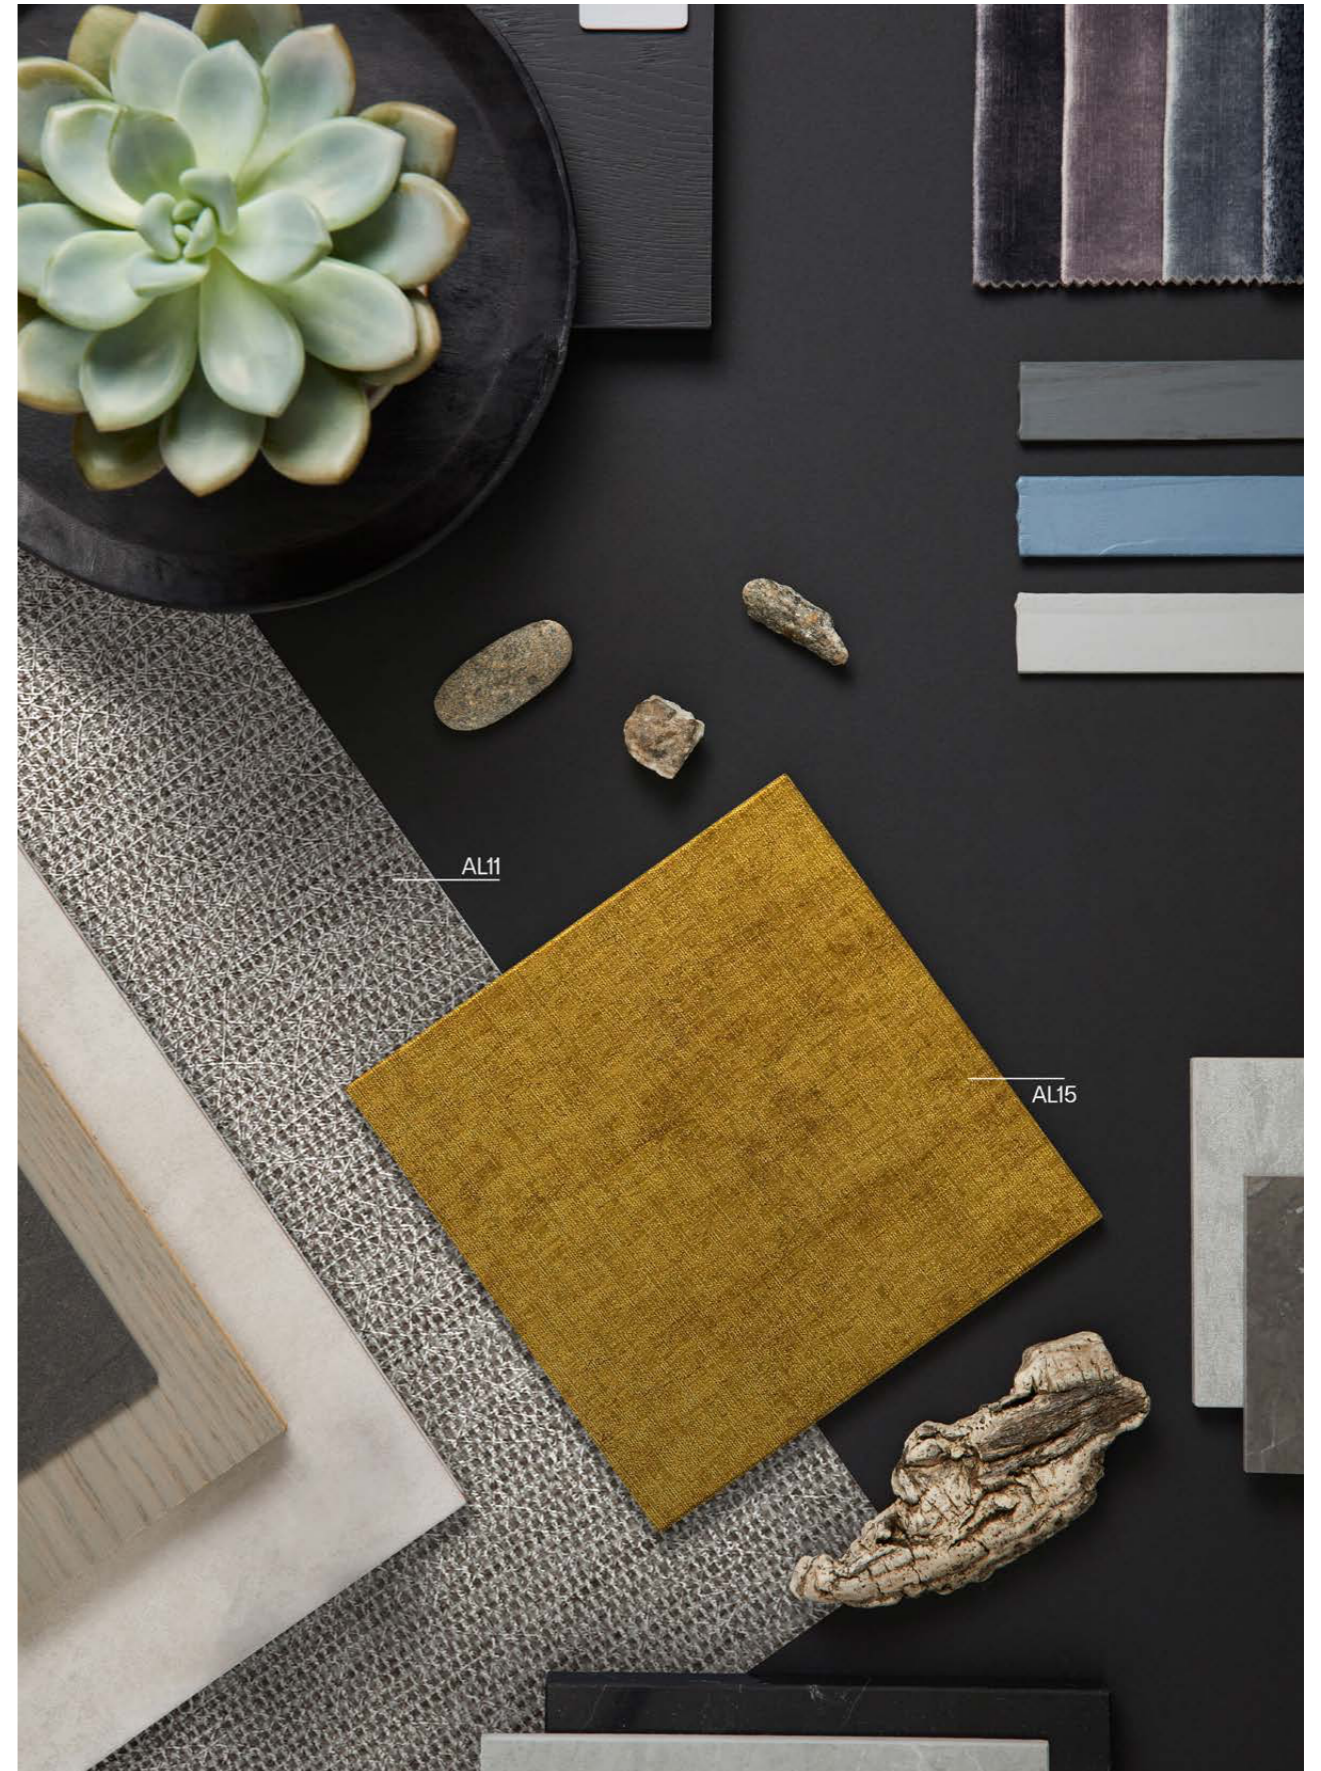

# Natural

MA12 White warp

MA16 White waves

NG20 Edgy cream

MK18 Beige waves

NE13 Shimmery gold

NE13 Shimmery gold

# Metallic Moodboard

AL11

AL15