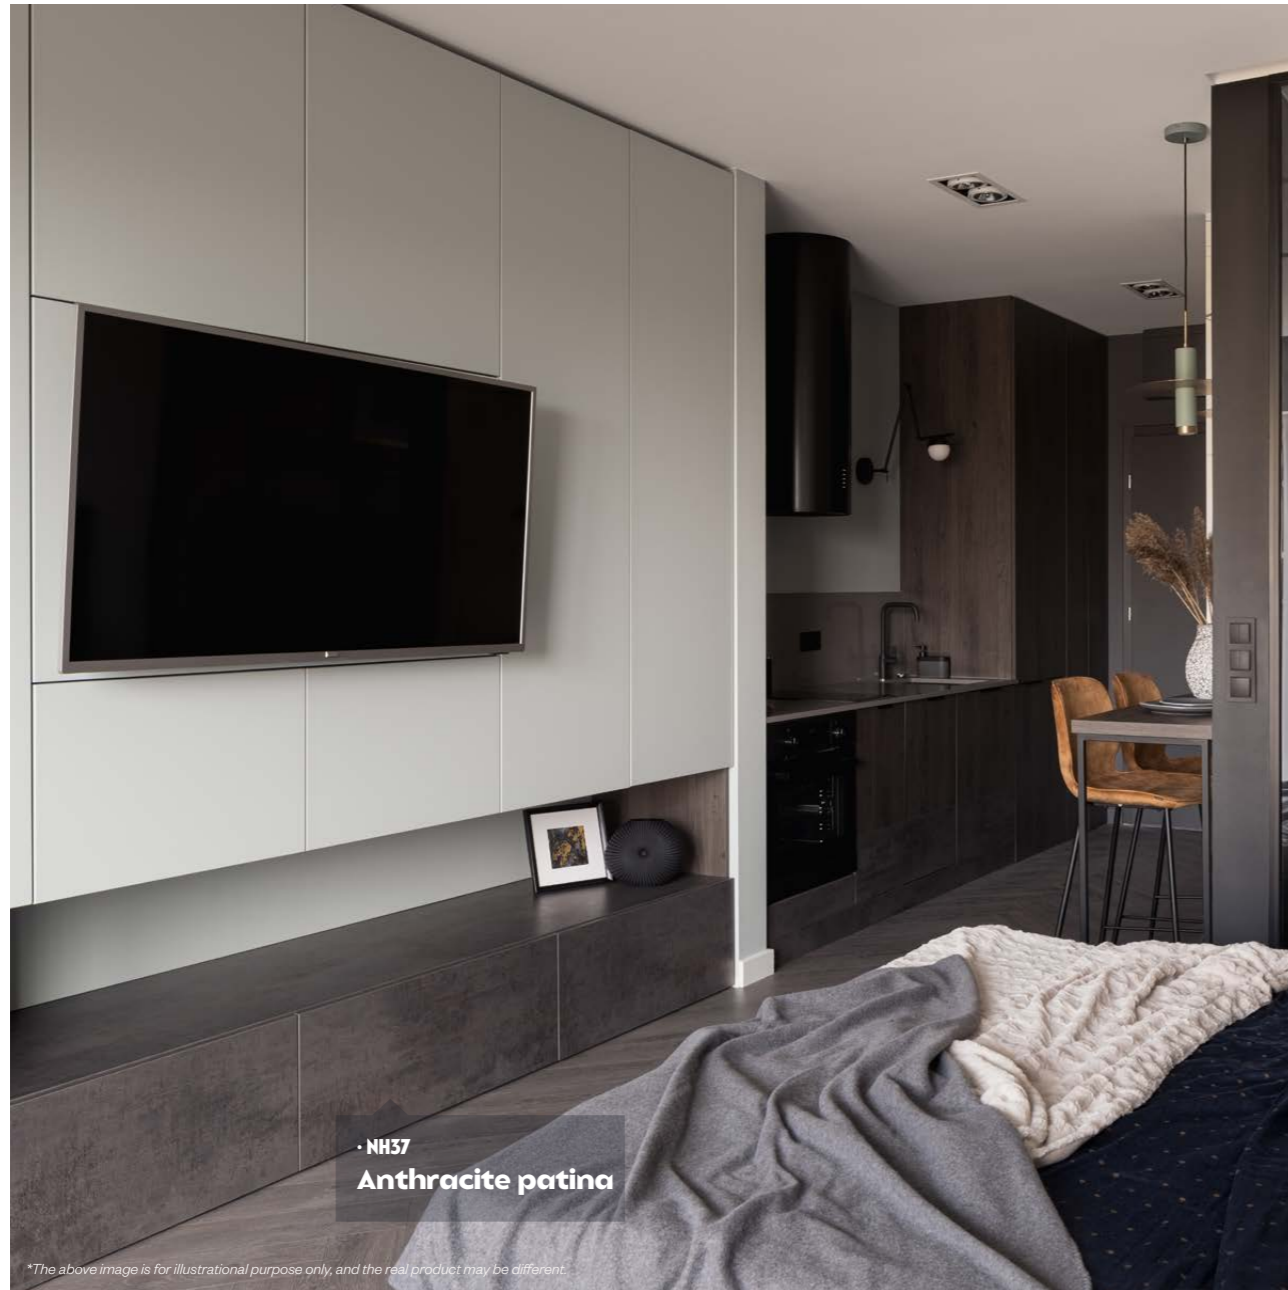

Brushed

NG28 Golden dark brown

NG29 Golden light brown

Z2 Black laser

Rust Moodboard