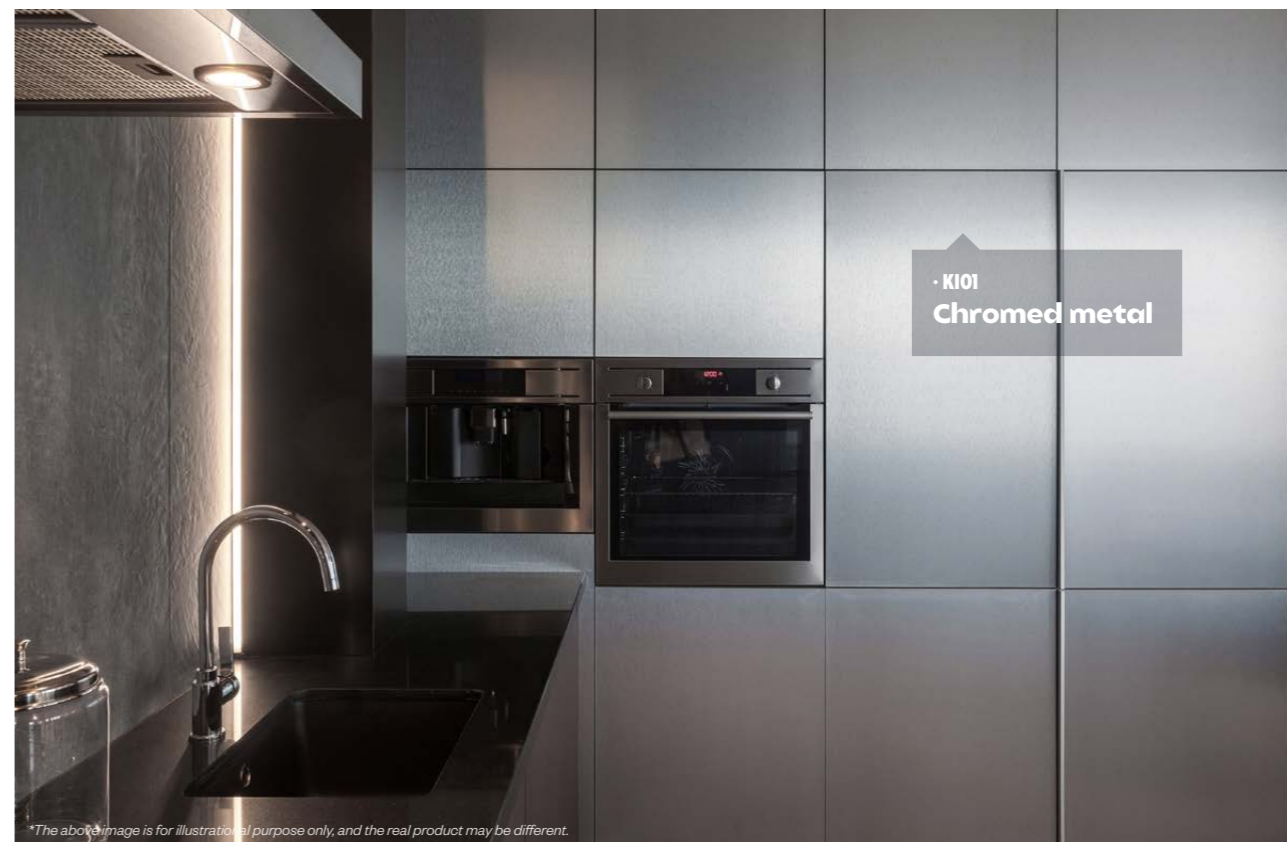

WOOD

STONE

CONCRETE

STEEL
Brushed

TEXTILE

GLITTER

Brushed | Prestige Line

K101  