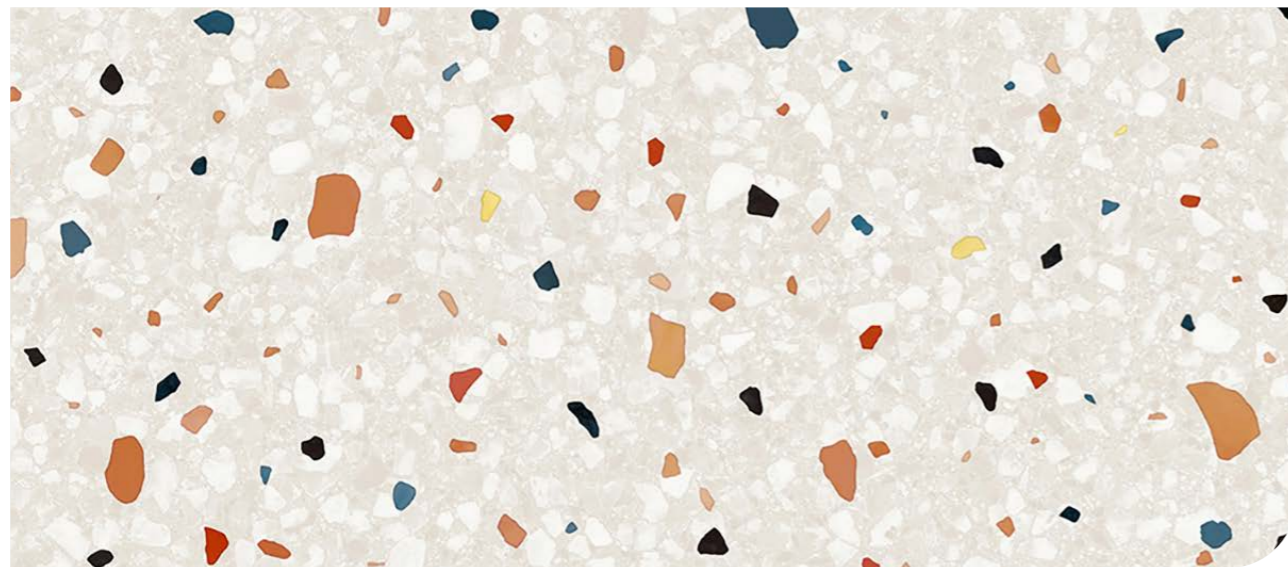

# Terrazzo

NE29

Multicolored

NG02

Spotted gray