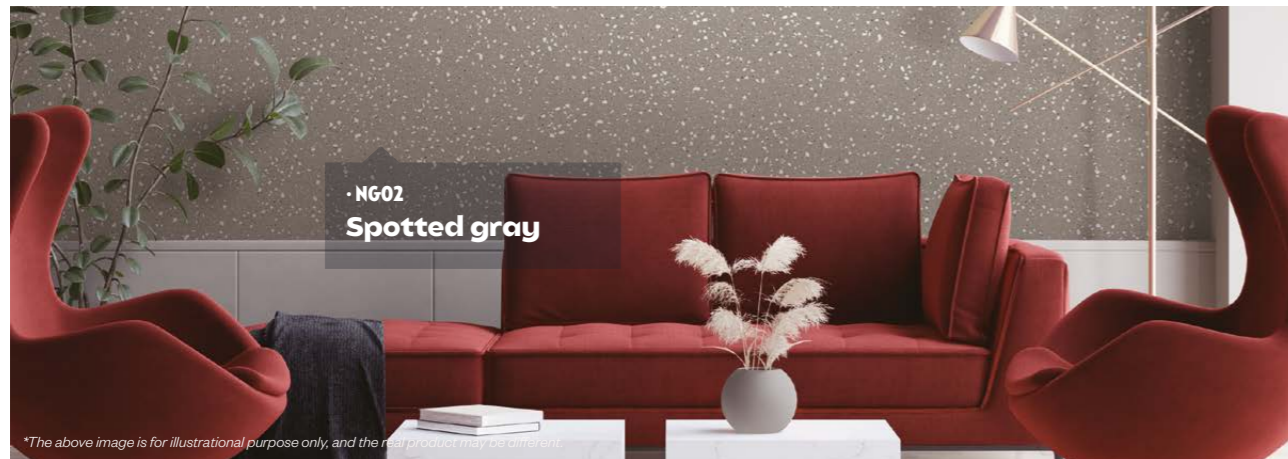

# Terrazzo

NE29

Multicolored

NG02

Spotted gray

# Volcanic Moodboard