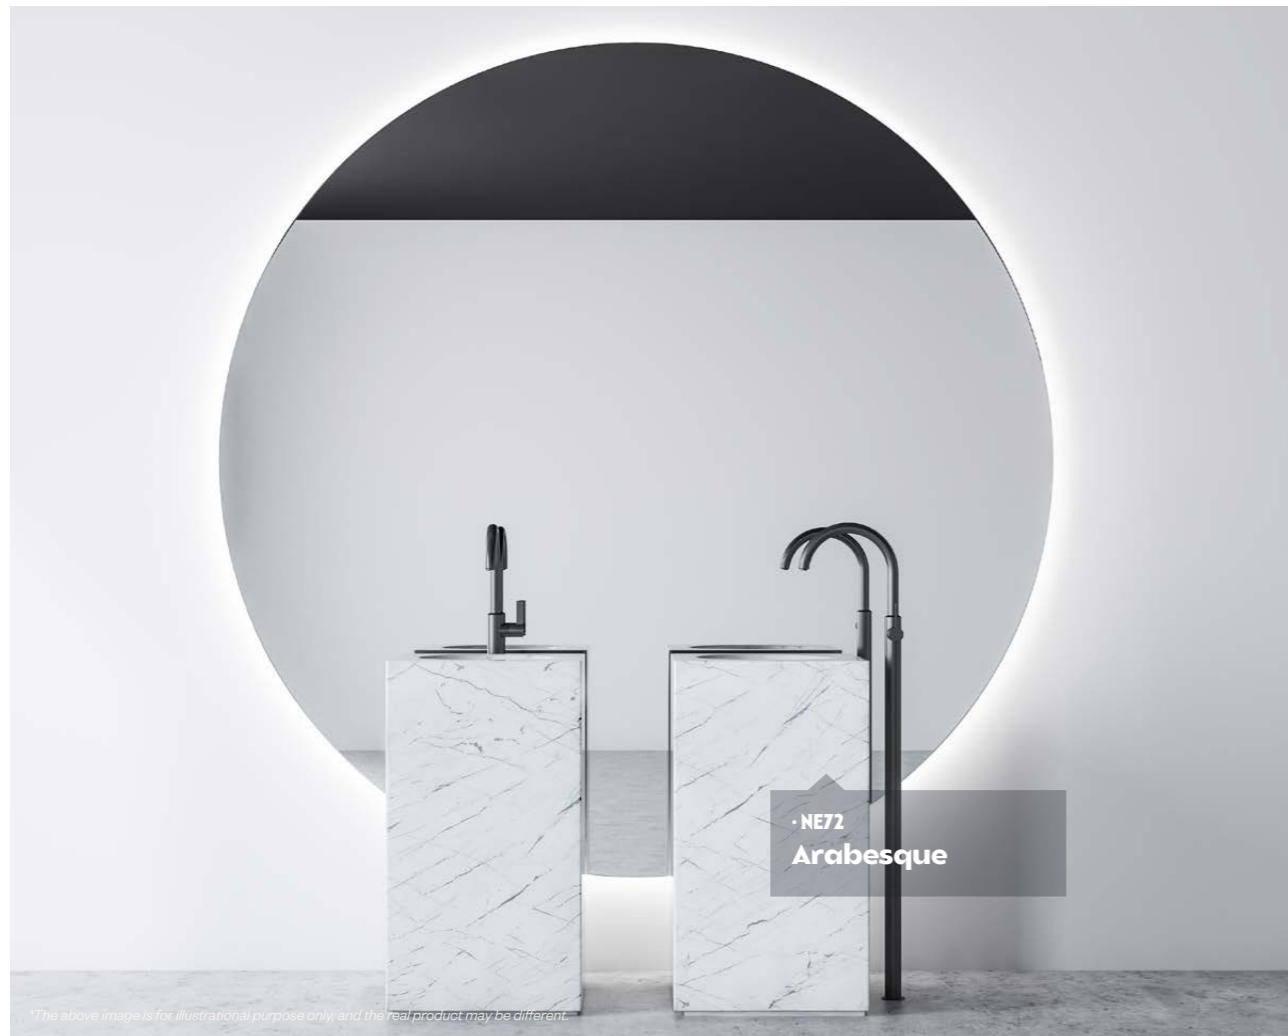

# Marble

MK14

Grigio marquina

KN04

Latte marble