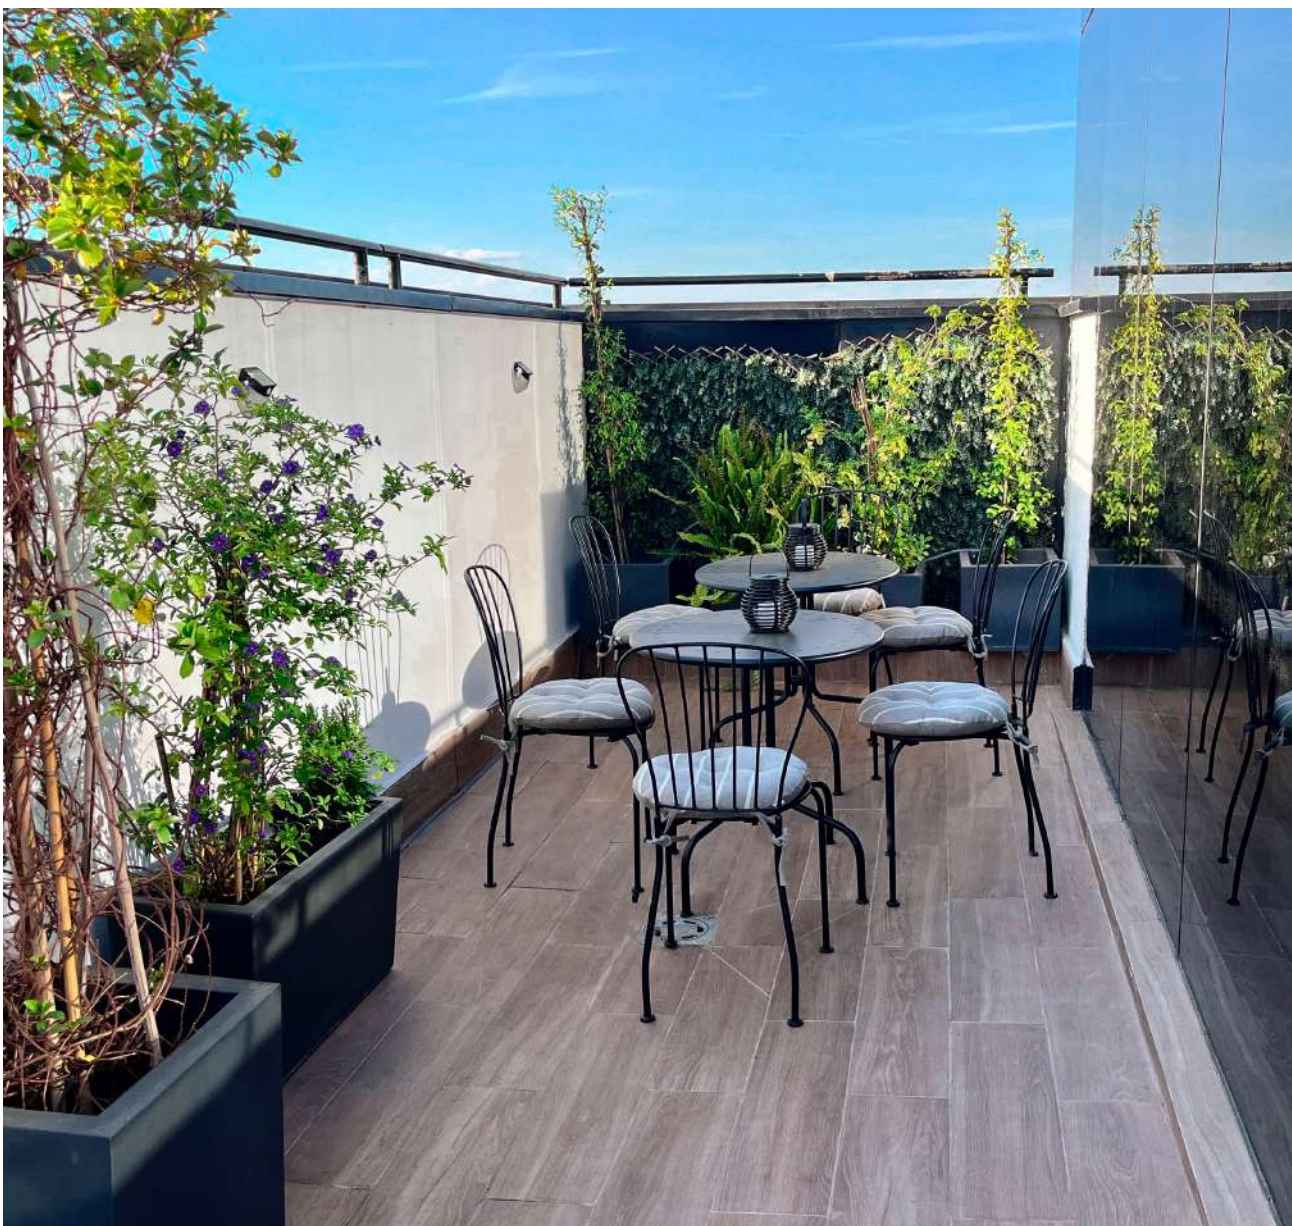

Available units: 2.
Wide: 2,26 m
Height: 1,71 m

.....
EQUIPPED OFFICE*
.....

Fridge-freezer, oven,
microwave.

*No smoke outlet.

.....

MARMOLADO TABLE SUPPORT

.....

Available units: 1.
Diameter: 45 cm
Height: 46 cm

.....
STOOL*
.....

Available units: 5.
Length: 40 cm
Wide: 33 cm
Height: 85 cm

.....
**GLASS COCKTAIL
TABLE***
.....

Available units: 3.
Diameter: 60 cm
Maximum height: 1,1 m

*Request a quote.

TERRACE CHAIRS

Available units: 6.

Wide: 52 cm

Height: 44 cm

Length: 87 cm

TERRACE TABLE

Available units: 2.

Wide: 70 cm

Height: 74 cm

Length: 72 cm

TERRACE SOFA

Available units: 1.
Wide: 75 cm
Height: 68 cm
Length: 1,40 m

TERRACE TABLE

Available units: 1.
Wide: 70 cm
Height: 33 cm
Length: 1 m

TERRACE ARMCHAIR

Available units: 2.
Wide: 75 cm
Height: 68 cm
Length: 70 cm