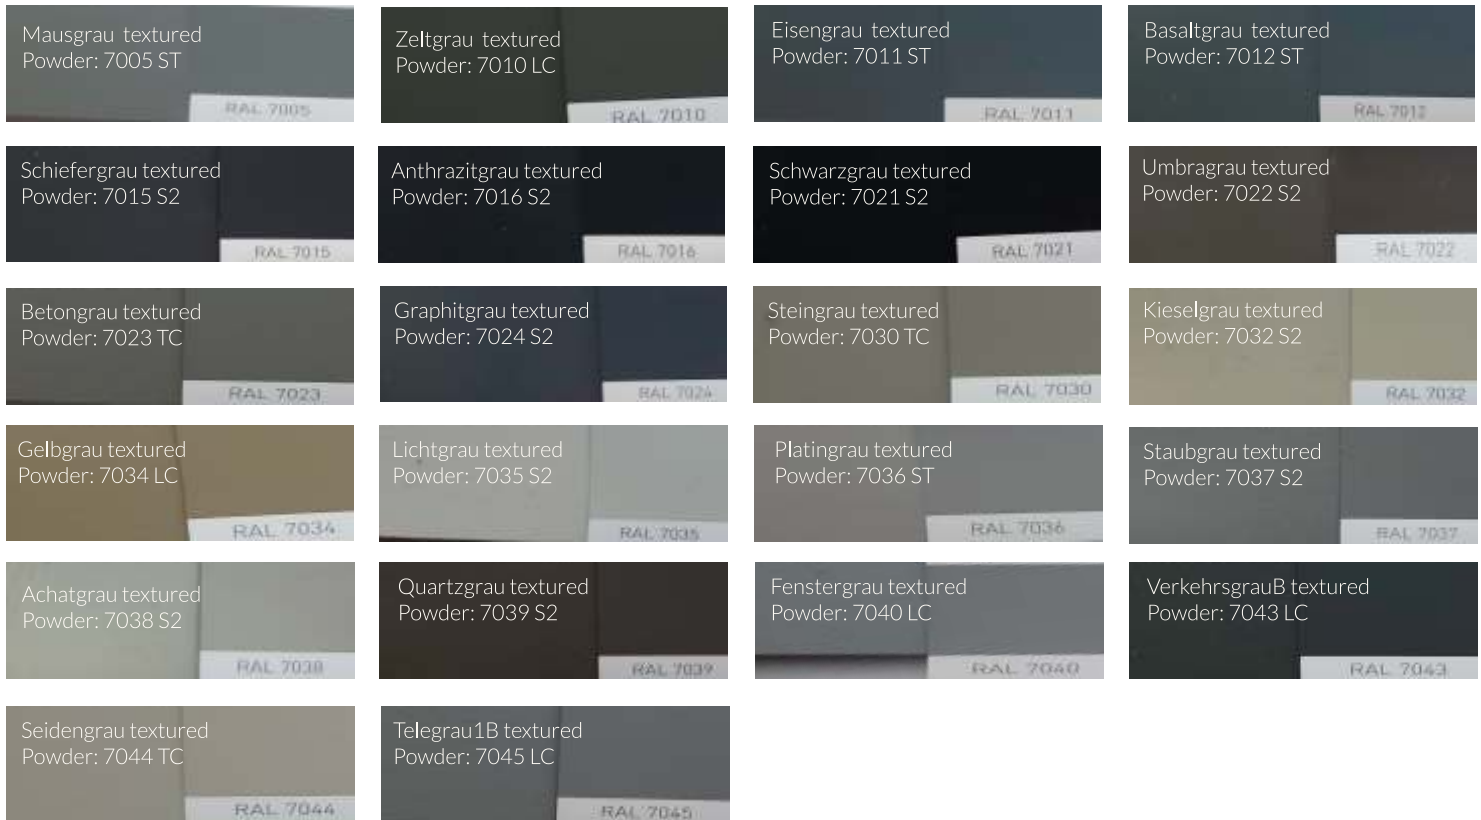

ALUMINIUM COLORS / COULEURS

ENERGIO COLORS certifiés Qualicoat Seaside

All Ral Mat Colors available
Toutes couleurs RAL mat
Alle RAL Mat Pulver

ENERGIO COLORS Anodised certifiés QUALANOD

Natural Anode C-0
Light Champagne C-31
Champagne Standard C-32
Olive Standard C-33
Brown Standard C-34
Dark Brown (close to black) Standard C-35
(not in Panel / pas en Panneau / nicht in Paneel)

ENERGIO WoodDekor

Akzo Nobel Powder Coatings / sablé

Textured Colors Qualicoat RAL 10xx

Photo	RAL
-------	-----

TIMELESS LIFECOLOR

ENERGIO
Certified Qualicoat
Aluminium

Photo	RAL
-------	-----

Textured Colors Qualicoat RAL 90xx / fine texture

Textured Colors Qualicoat RAL 70xx / fine texture

Textured Colors Qualicoat RAL 80xx / fine texture

Textured Colors Qualicoat RAL 30xx 50xx 6xx / fine texture