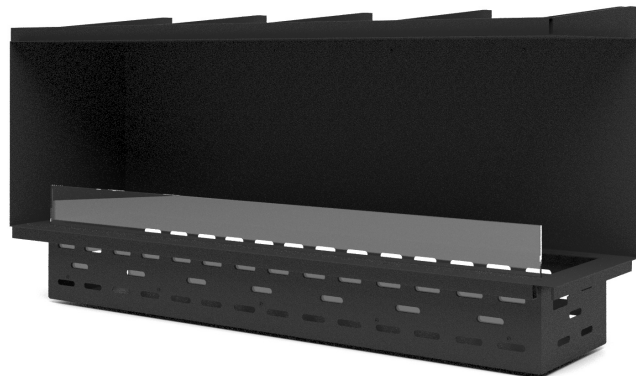

CreationEVOPlus

Glambox Corner R/L

Code: PJ00216

AUTOMATIC FIRE LINE

Materials

Steel

Finishings

Lacquered stainless steel

Dimensions

From W880 x D423 x H400 mm
to W1280 x D423 x H400 mm

Weight

55-154kg | 121.3 -339.5 lbs

Recommended minimum area

14-59 m² | 161.5 - 635.1 sqft

Filling system

Local filling system included

Automatic displaced filling system optional (+€688,70)

COMBUSTION ZONE

Materials

Black ceramic - coated brushed stainless steel

Fuel

Bioethanol

Ignition Mode

Remote control and display

Tank

3 L, 5 L and 8 L

Power

2.25-9 kW

Autonomy

3-8 hours

Model	Dimensions (W x D x H) (mm | inches)	Weight (kg | lbs)	Tank (L)	Combustion zone	Autonomy (hours)		Power (kW)	Recommended min.area (sqm|sft)	Standard unit price (burner in lacquered steel)*
					min.	max.			
880	Interior 880 x 360 x 400 34.6 x 14.2 x 15.8	59	3	400	8	6	2	15	€7.116,95
	Exterior 912 x 423 x 625 35.9 x 16.6 x 24.6	130						161.5	
1080	Interior 1080 x 360 x 400 42.5 x 14.2 x 15.8	66	3	600	5	4	3,4	21	€7.484,87
	Exterior 1112 x 423 x 625 43.8 x 16.6 x 24.6	145						226	
1280	Interior 1280 x 360 x 400 50.4 x 14.2 x 15.8	80	5	800	6	5	4,5	29	€8.220,71
	Exterior 1312 x 423 x 625 51.6 x 16.6 x 24.6	176						312	
1680	Interior 1680 x 360 x 400 66.1 x 14.2 x 15.8	120	5	1200	4	3	6,75	44	€9.370,46
	Exterior 1712 x 423 x 625 67.4 x 16.6 x 24.6	264						473	
2080	Interior 2080 x 360 x 400 81.9 x 14.2 x 15.8	145	8	1600	5,5	4	9	59	€10.290,26
	Exterior 2112 x 423 x 625 83.1 x 16.6 x 24.6	319						635	

*For other burner finishings, please consult page 32.