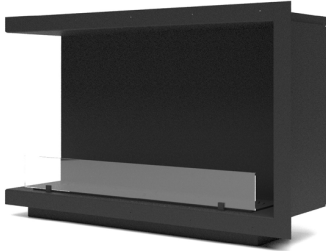

Concept

Glammbox Concept

700 C R/L

Model

GlammBox 770 C R/L

Material

Lacquered steel
Stainless steel

Finishings

Black lacquered steel
Brushed stainless steel (+€599,00)

Burner

Burner III (+€86,23 for the
black lacquered finishing)

Weight

38 kg | 83.8 lbs

Power

3.4 kW - 17 kW

Dimensions

Exterior W830 x D376 x H765 mm
Interior W770 x D316 x H600 mm
Exterior W32.7 x D14.8 x H30.1 "
Interior W30.3 x D12.4 x W23.6 "

Accessories

Frame "U" (+€289,74)
Frame "L" (+€217,30)

Code: PJ00217

Standard unit price (black lacquered stainless steel)

€2.852,53

1150 C R/L