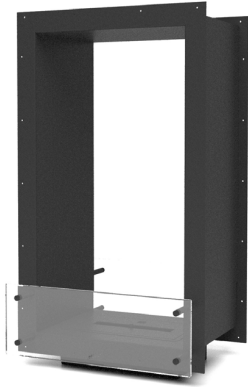

Concept

GlammBox Concept DF

450 DF

Model

GlammBox 450 DF

Material

Lacquered steel
Stainless Steel

Finishings

Brushed stainless steel (+€599,00)
Black lacquered stainless steel

Burner

Burner II (+€86,23 for the
black lacquered finishing)

Dimensions

Exterior W570 x D365 x H1024 mm
Interior W450 x D365 x H860 mm
Exterior W22.4 x D14.4 x H40.3 "
Interior W17.7 x D14.4 x H33.9 "

Weight

38 kg | 83.8 lbs

Power

3.4 kW

Accessories

Frame "U" (+€278,24)
Frame "L" (+€205,81)

Code: PJ00081

Standard unit price (black lacquered stainless steel)

€2.700,76