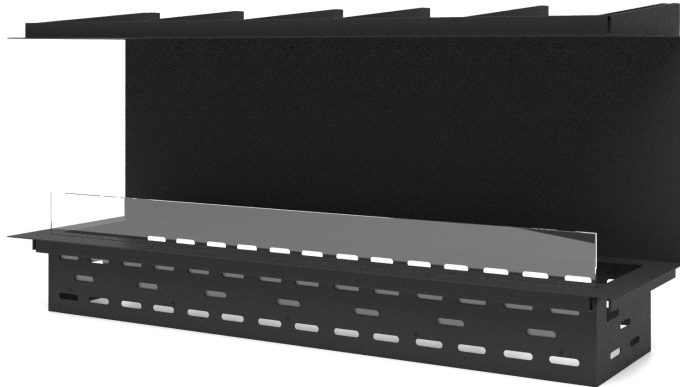

Crea7ionEVOPlus

Glambox 3 Faces

Code: PJ00215

AUTOMATIC FIRE LINE

Materials

Steel

Finishings

Lacquered stainless steel

Dimensions

From W880 x D423 x H400 mm
to W1280 x D423 x H400 mm

Weight

55-154kg | 121.3 -339.5 lbs

Recommended minimum area

14-59 m² | 161.5 - 635.1 sqft

Filling system

Local filling system included

Automatic displaced filling system (+€688,70)

COMBUSTION ZONE

Materials

Black ceramic - coated brushed stainless steel

Fuel

Bioethanol

Ignition Mode

Remote control and display

Tank

3 L, 5 L and 8 L

Power

2.25-9 kW

Autonomy

3-8 hours

Model	Dimensions (W x D x H) (mm | inches)	Weight (kg | lbs)	Tank (L)	Combustion zone	Autonomy (hours)		Power (kW)	Recommended min.area (sqm|sft)	Standard unit price (burner in lacquered steel)*
					min.	max.			
880	Interior 880 x 360 x 400 34.6 x 14.2 x 15.8	59	3	400	8	6	2	15	€7.752,14
	Exterior 880 x 423 x 625 34.6 x 16.6 x 24.6	130						161.5	
1080	Interior 1080 x 360 x 400 42.5 x 14.2 x 15.8	66	3	600	5	4	3,4	21	€7.425,08
	Exterior 1080 x 423 x 625 42.5 x 16.6 x 24.6	145						226	
1280	Interior 1280 x 360 x 400 50.4 x 14.2 x 15.8	80	5	800	6	5	4,5	29	€8.855,90
	Exterior 1280 x 423 x 625 50.4 x 16.6 x 24.6	176						312	
1680	Interior 1680 x 360 x 400 66.1 x 14.2 x 15.8	120	5	1200	4	3	6,75	44	€10.295,14
	Exterior 1680 x 423 x 625 66.1 x 16.6 x 24.6	264						473	
2080	Interior 2080 x 360 x 400 81.9 x 14.2 x 15.8	145	8	1600	5,5	4	9	59	€11.214,94
	Exterior 2080 x 423 x 625 81.9 x 16.6 x 24.6	319						635	

*For other burner finishings, please consult page 32.