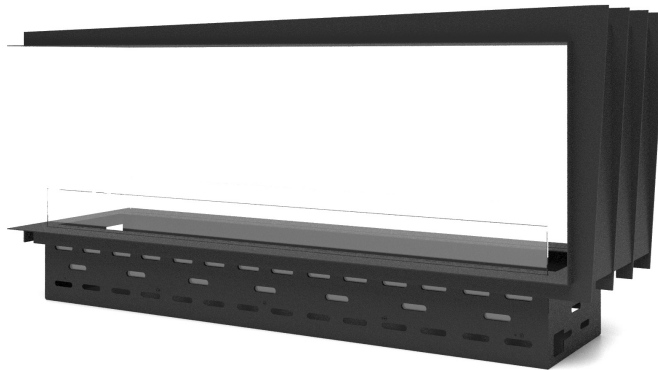

CreationEVOPlus Glammbox RD

Code: PJ00214

AUTOMATIC FIRE LINE

Materials

Steel

Finishings

Lacquered stainless steel

Dimensions

From W880 x D417 x H400 mm
to W1280 x D417 x H400 mm

Weight

55-80 kg | 121.3 - 176 lbs

Recommended minimum area

14-59 m² | 161.5 - 312.1 sqft

Filling system

Local filling system included

Automatic displaced filling system optional (+€688,70)

COMBUSTION ZONE

Materials

Black ceramic - coated brushed stainless steel

Fuel

Bioethanol

Ignition Mode

Remote control and display

Tank

3 L and 5 L

Power

2.25-9 kW

Autonomy

3-8 hours

Model	Dimensions (W x D x H) (mm | inches)	Weight (kg | lbs)	Tank (L)	Combustion zone	Autonomy (hours)		Power (kW)	Recommended min.area (sqm|sft)	Standard unit price (burner in lacquered steel)*
					min.	max.			
800	Interior 880 x 417 x 400 31.5 x 16.4 x 15.8	59	3	400	8	6	2	15	€7.752,14
	Exterior 942 x 417 x 625 371 x 16.4 x 24.6	130						161.5	
1000	Interior 1080 x 417 x 400 47.5 x 16.4 x 15.8	66	3	600	5	4	3,4	21	€8.120,06
	Exterior 1142 x 417 x 625 45 x 16.4 x 24.6	145						226	
1200	Interior 1280 x 417 x 400 50.3 x 16.4 x 15.8	80	5	800	6	5	4,5	29	€8.855,90
	Exterior 1342 x 417 x 595 52.8 x 16.4 x 25.3	176						312	

*For other burner finishings, please consult page 32.