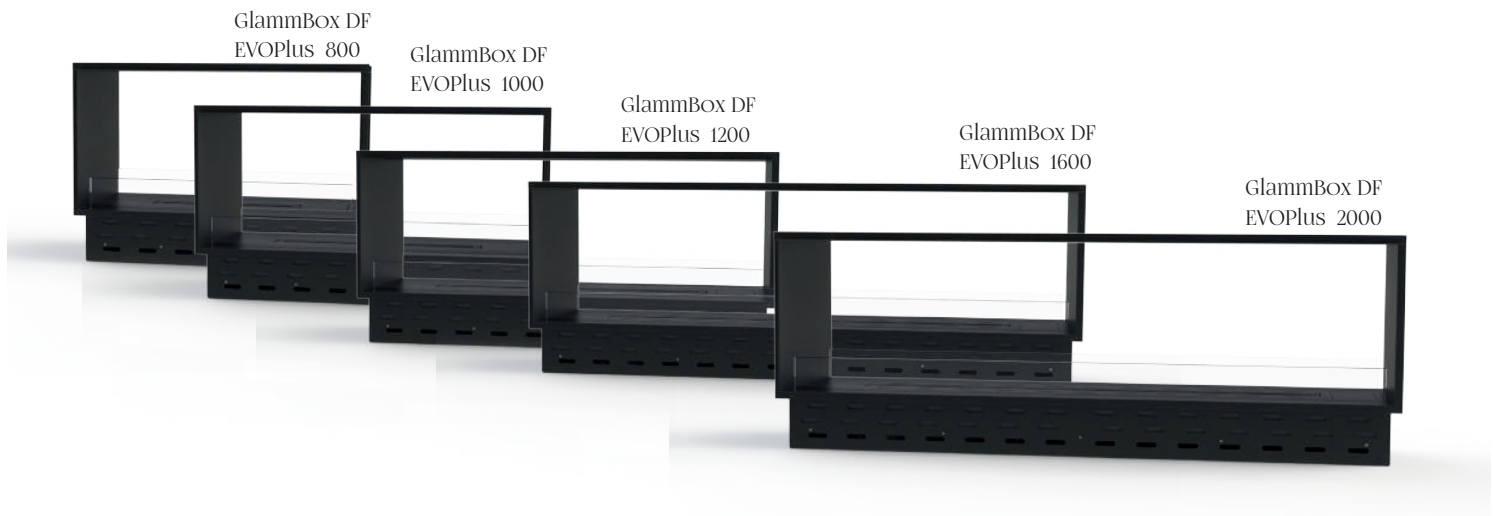

Crea7ionEVOPlus GlammBox DF

Code: PJ00191

AUTOMATIC FIRE LINE

Materials

Steel

Finishings

Lacquered stainless steel

Dimensions

From W800 x D417 x H400 mm
to W2000 x D417 x H400 mm

Weight

55-154 kg | 121.3-339.5 lbs

Recommended minimum area

14-59 m² | 161.5-635.1 sqft

Filling system

Local filling system included

Automatic displaced filling system optional (+€688,70)

COMBUSTION ZONE

Materials

Black ceramic - coated brushed stainless steel

Fuel

Bioethanol

Ignition Mode

Remote control and display

Tank

3 L, 5 L and 8 L

Power

2.25-9 kW

Autonomy

3-8 hours

Black lacquered
steel
(standard unit price)

Model	Dimensions (W x D x H) (mm | inches)	Weight (kg | lbs)	Tank (L)	Combustion zone	Autonomy (hours)		Power (kW)	Recommended min.area (sqm|sft)	Standard unit price (burner in lacquered steel)*
					min.	max.			
800	Interior	800 x 417 x 400 31.5 x 16.4 x 15.8	59	400	8	6	2	15	€7.001,98
	Exterior	864 x 417 x 595 37.8 x 16.4 x 25.4	130						
1000	Interior	1000 x 417 x 400 39.4 x 16.4 x 15.8	66	600	5	4	3,4	21	€7.369,90
	Exterior	1064 x 417 x 595 45.7 x 16.4 x 25.4	145						
1200	Interior	1200 x 417 x 400 47.2 x 16.4 x 15.8	80	800	6	5	4,5	29	€8.105,74
	Exterior	1264 x 417 x 595 53.5 x 16.4 x 25.4	176						
1600	Interior	1600 x 417 x 400 63 x 16.4 x 15.8	120	1200	4	3	6,75	44	€9.255,49
	Exterior	1666 x 417 x 597 69.3 x 16.4 x 25.4	264						
2000	Interior	2000 x 417 x 400 78.7 x 16.4 x 15.8	145	1600	5,5	4	9	59	€10.175,29
	Exterior	2066 x 417 x 597 86 x 16.4 x 25.4	319						

*For other burner finishings, please consult page 32.