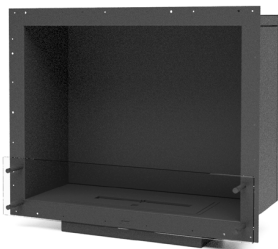

770 Concept

Model

GlammBox 770 Concept

Material

Lacquered steel
Stainless Steel

Finishings

Brushed stainless steel (+€599,00)
Black lacquered stainless steel

Burner

Burner III (+€86,23 for the
lacquered finishing)

Dimensions

Exterior W890 x D348 x H764 mm
Interior W770 x D315 x H600 mm
Exterior W35 x D13.7 x H30.1" *
Interior W30.3 x D12.4 x H23.6" *

Weight

48 kg | 105.8 lbs

Power

4.5 kW

Accessories

Frame "U" (+€289,74)
Frame "L" (+€217,30)

Code: PJ00072

Standard unit price (black lacquered stainless steel)

€2.726,06