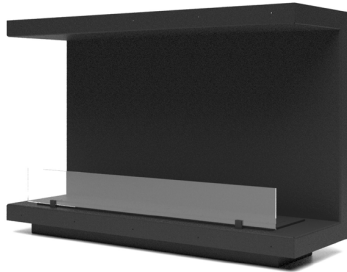

Concept

Glammbox Concept

700 3F

Model

GlammBox 770 3F

Material

Lacquered steel
Stainless steel

Finishings

Black lacquered steel
Brushed stainless steel (+€599,00)

Burner

Burner III (+€86,23 for the
black lacquered finishing)

Weight

38 kg | 83.8 lbs

Power

3.4 kW - 17 kW

Dimensions

Exterior W770 x D376 x H765 mm
Interior W770 x D316 x H600 mm
Exterior W30.3 x D14.8 x H30.1 " *
Interior W30.3 x D12.4 x H23.6 " *

Accessories

Frame "U" (+€289,74)
Frame "L" (+€217,30)

Code: PJ00218

Standard unit price (black lacquered stainless steel)

€3.159,12

1150 3F