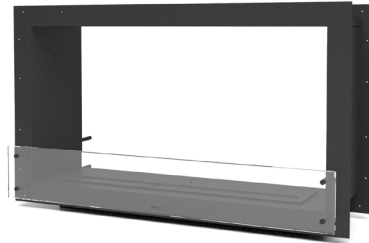

1150 DF

Model

GlammBox 1150 DF

Material

Lacquered steel
Stainless Steel

Finishings

Brushed stainless steel (+€799,00)
Black lacquered stainless steel

Burner

Burner V (+€86,23 for the
black lacquered finishing)

Dimensions

Exterior W1310 x D348 x H748 mm
Interior W1150 x D315 x H600 mm
Exterior W51.6 x D13.7 x H29.4 "
Interior W45.3 x D12.4 x H23.6 mm

Weight

74 kg | 163.1 lbs

Power

8.5 kW

Accessories

Frame "U" (+€343,78)
Frame "L" (+€295,49)

Code: PJ00077

Standard unit price (black lacquered stainless steel)

€3.929,85