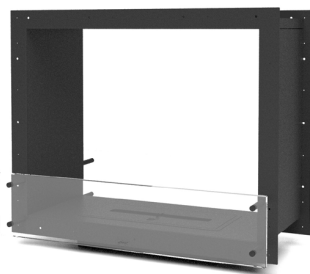

770 DF

Model

GlammBox 770 DF

Material

Lacquered steel
Stainless Steel

Finishings

Brushed stainless steel (+€599,00)
Black lacquered stainless steel

Burner

Burner III (+€86,23 for the
black lacquered finishing)

Dimensions

Exterior W890 x D365 x H764 mm
Interior W770 x D365 mm x H600mm
Exterior W35 x D14.4 x H30.1 "
Interior W30.3 x D14.4 x H23.6 "

Weight

47 kg | 103.6 lbs

Power

4.5 kW

Accessories

Frame "U" (+€289,74)
Frame "L" (+€217,30)

Code: PJ00074

Standard unit price (black lacquered stainless steel)

€2.852,53