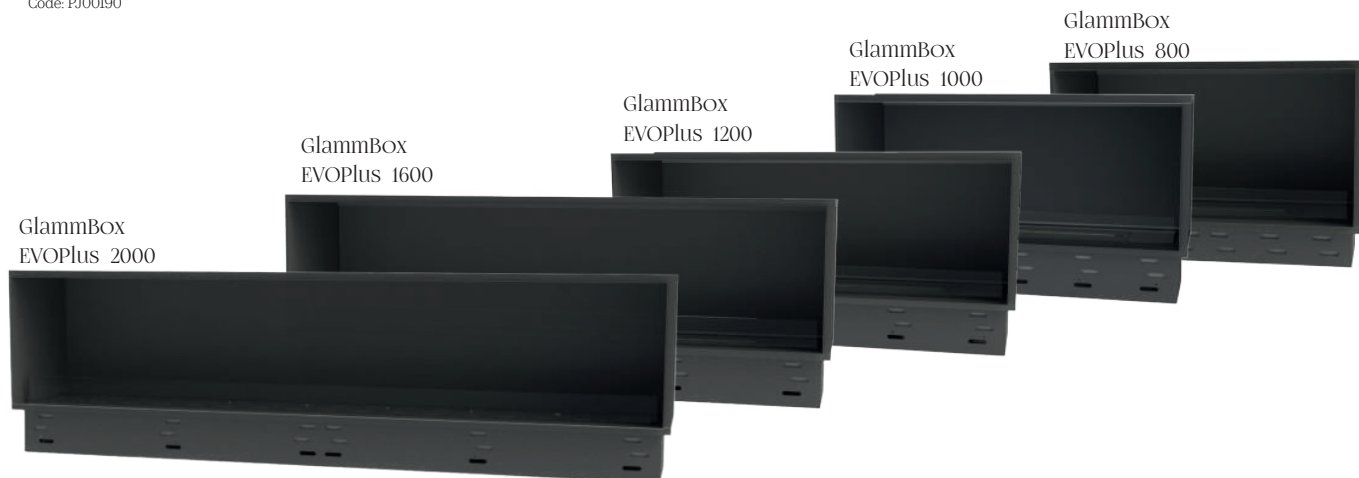

Crea7ionEVOPlus GlammBox

Code: FJ00190

AUTOMATIC FIRE LINE

Materials

Steel

Finishings

Lacquered stainless steel

Dimensions

From W800 x D417 x H400 mm
to W2000 x D417 x H400 mm

Weight

55-154 kg | 121.3-339.5 lbs

Recommended minimum area

14-59 m² | 161.5-635.1 sqft

Filling system

Local filling system

Automatic displaced filling system optional (+€688,70)

COMBUSTION ZONE

Materials

Black ceramic -coated brushed stainless steel

Fuel

Bioethanol

Ignition Mode

Remote control and display

Tank

3 L, 5 L and 8 L

Power

2.25-9 kW

Autonomy

3-8 hours

Black lacquered
steel
(standard unit price)

Model	Dimensions (W x D x H) (mm | inches)	Weight (kg | lbs)	Tank (L)	Combustion zone	Autonomy (hours) min. max.	Power (kW)	Recommended min.area (sqm|sft)	Standard unit price (burner in lacquered steel)*	Option Black Glass mirror
800	Interior 800 x 360 x 400 31.5 x 12.4 x 15.8	59	3	400	8 6	2	15	€6.887,00	+€333,43
	Exterior 864 x 392 x 595 37.8 x 13.7 x 25.3	130					161.5		
1000	Interior 1000 x 360 x 400 39.4 x 12.4 x 15.8	66	3	600	5 4	3,4	21	€7.254,92	+€390,92
	Exterior 1064 x 392 x 595 45.7 x 13.7 x 25.3	145					226		
1200	Interior 1200 x 360 x 400 47.2 x 12.4 x 15.8	80	5	800	6 5	4,5	29	€7.990,76	+€448,40
	Exterior 1264 x 392 x 595 53.5 x 13.7 x 25.3	176					312		
1600	Interior 1600 x 360 x 400 63 x 12.4 x 15.8	120	5	1200	4 3	6,75	44	€9.140,51	+€563,38
	Exterior 1666 x 393 x 597 69.3 x 13.7 x 25.3	264					473		
2000	Interior 2000 x 360 x 400 78.7 x 12.4 x 15.8	145	8	1600	5,5 4	9	59	€10.060,31	+€701,35
	Exterior 2066 x 393 x 597 86 x 13.7 x 25.3	319					635		

*For other burner finishings, please consult page 32.