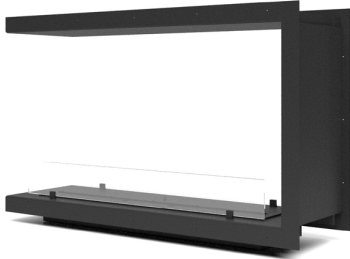

Concept

Glammbox Concept

700 RD

Model

GlammBox 770 RD

Material

Lacquered steel
Stainless steel

Finishings

Black lacquered steel
Brushed stainless steel (+€599,00)

Burner

Burner III (+€86,23 for the
black lacquered finishing)

Weight

38 kg | 83.8 lbs

Power

3.4 kW - 8.5 kW

Dimensions

Exterior W830 x D365 x H765 mm
Interior W770 x D365 x H600 mm
Exterior W32.6 x D14.4 x W30.1 "
Interior W30.3 x D14.4 x W23.6 "

Accessories

Frame "U" (+€289,74)
Frame "L" (+€217,30)

Code: PJ00219

Standard unit price (black lacquered stainless steel)

€3.126,27

1150 RD