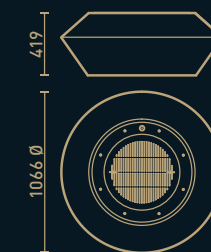

Vaudeville

Fire pit

Materials

Steel or corten steel

Finishings

Lacquered steel
Rusted corten steel
Varnished corten steel

Dimensions

2000 Ø x 480 h mm