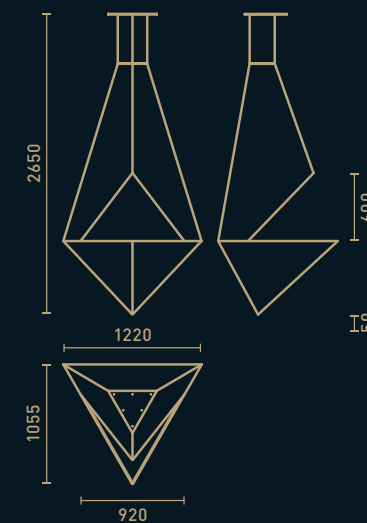

Combustion zone

Model
Crea7ionEvoPlus Fire Round

Finishings
Black titanium-coated brushed stainless steel
Black titanium-coated polished stainless steel · optional

Fuel
Bioethanol

Tank
10 L (liquid bioethanol)

Power
2-4 kW

Autonomy
15-25 hours