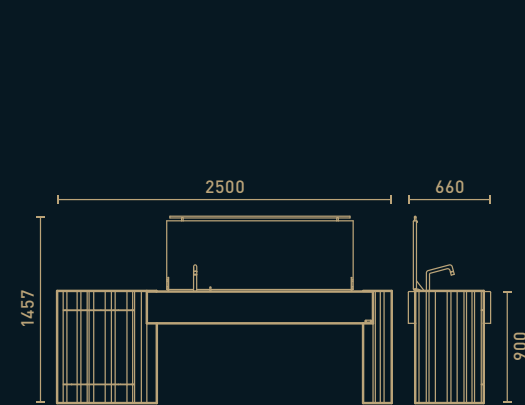

Option charcoal grill + gas hob

Dimensions

2995 w x 660 d x 1457 h mm

Option gas grill + oven

Dimensions

3077 w x 660 d x 1457 h mm

Option gas grill + oven + gas hob

Dimensions

3387 w x 660 d x 1457 h mm

La Bohème · option charcoal

76-79

Intermezzo

Barbecue

Materials

Steel or corten steel
AISI 316 stainless steel

Finishings

Lacquered steel
Rusted corten steel
Varnished corten steel

Dimensions

800 Ø x 2130 h mm

Weight

334 kg

Accessories

Ash vacuum cleaner · included
Protection cover · included
Barbecue mitt · included
Cooking grill · included
Sauce stray · optional