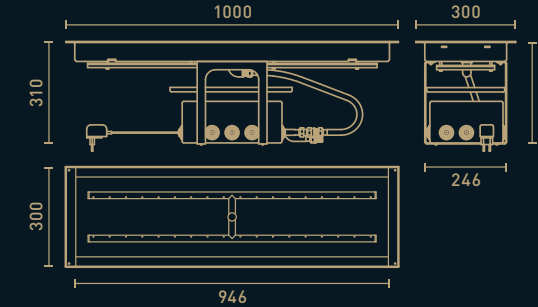

Combustion zone

Fuel
Propane gas / Butane gas / Natural gas

Ignition mode
Remote control

Type of combustion
Open

Power
19-57,6 kW

Gas combustion zone · rectangular 1000

Kit Glamm 3D Plus 500 and 1000

Electric fire line

Materials
Steel

Finishings
Black lacquered steel

Dimensions
Kit Glamm 3D Plus 500 · 508 w x 305 d x 230 h
Kit Glamm 3D Plus 1000 · 1017 w x 305 d x 230 h

Weight
Kit Glamm 3D Plus 500 · 14 kg
Kit Glamm 3D Plus 1000 · 26 kg

Ignition mode
Remote control

Capacity
Kit Glamm 3D Plus 500 · 1,3 L (filtered water)
Kit Glamm 3D Plus 1000 · 2,6 L (filtered water)

Voltage
220 / 240 V / 50 Hz

Autonomy
8 hours