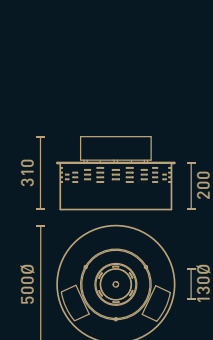

Crea7ionEVOPlus Fire Round

Automatic fire round

Materials
Stainless steel

Finishings
Brushed stainless steel
Black titanium-coated brushed stainless steel
Polished stainless steel · optional
Black titanium-coated polished stainless steel · optional
White lacquered stainless steel · optional

Dimensions
Without glass · 500 Ø x 200 h mm
With glass · 500 Ø x 310 h mm

Weight
40 kg

Combustion zone

Materials
Black ceramic coated brushed stainless steel

Dimensions
130 Ø mm

Fuel
Bioethanol

Ignition mode
Remote control and display

Tank
10 L (liquid bioethanol)

Filling system
Local filling system · included
Automatic displaced filling system · optional

Power
2-4 kW

Autonomy
15-25 hours