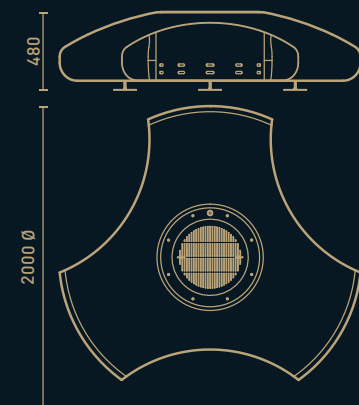

Burner Crea7tionEVOPlus Fire Round

Tank · 10 L (liquid bioethanol)
Power · 2–4 kW

Ignition mode

Remote control

Accessories

Protection cover · included
Barbecue mitt · included
High temperature resistant round glass · included