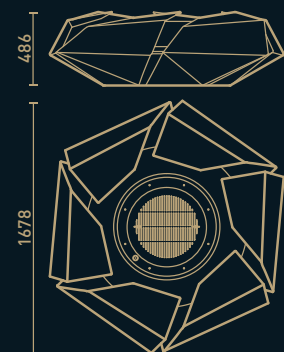

Stravaganza

Fire pit

Materials

Steel or corten steel

Finishings

Black lacquered steel
Lacquered steel
Rusted corten steel
Varnished corten steel

Dimensions

1678 x 486 h mm

Weight

222 kg

Combustion zone

Materials

AISI 316 stainless steel

Finishings

Brushed AISI 316 stainless steel

Fuel

Firewood / Charcoal / Gas / Bioethanol

Option firewood / charcoal

Accessories

Ash vacuum cleaner · included
Protection cover · included
Barbecue mitt · included
Cooking grill · optional
Spark screen and fuel compartment cover · optional