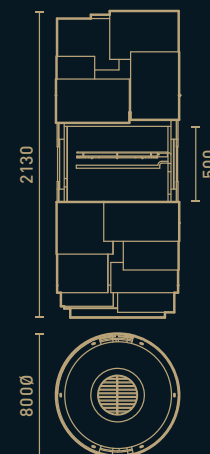

Fuel

Firewood / Charcoal