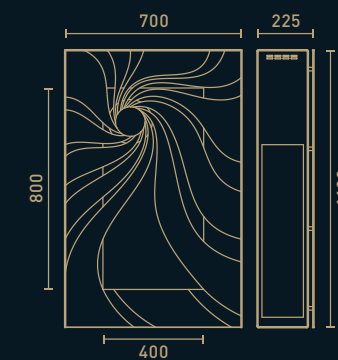

Autonomy

7-8 hours