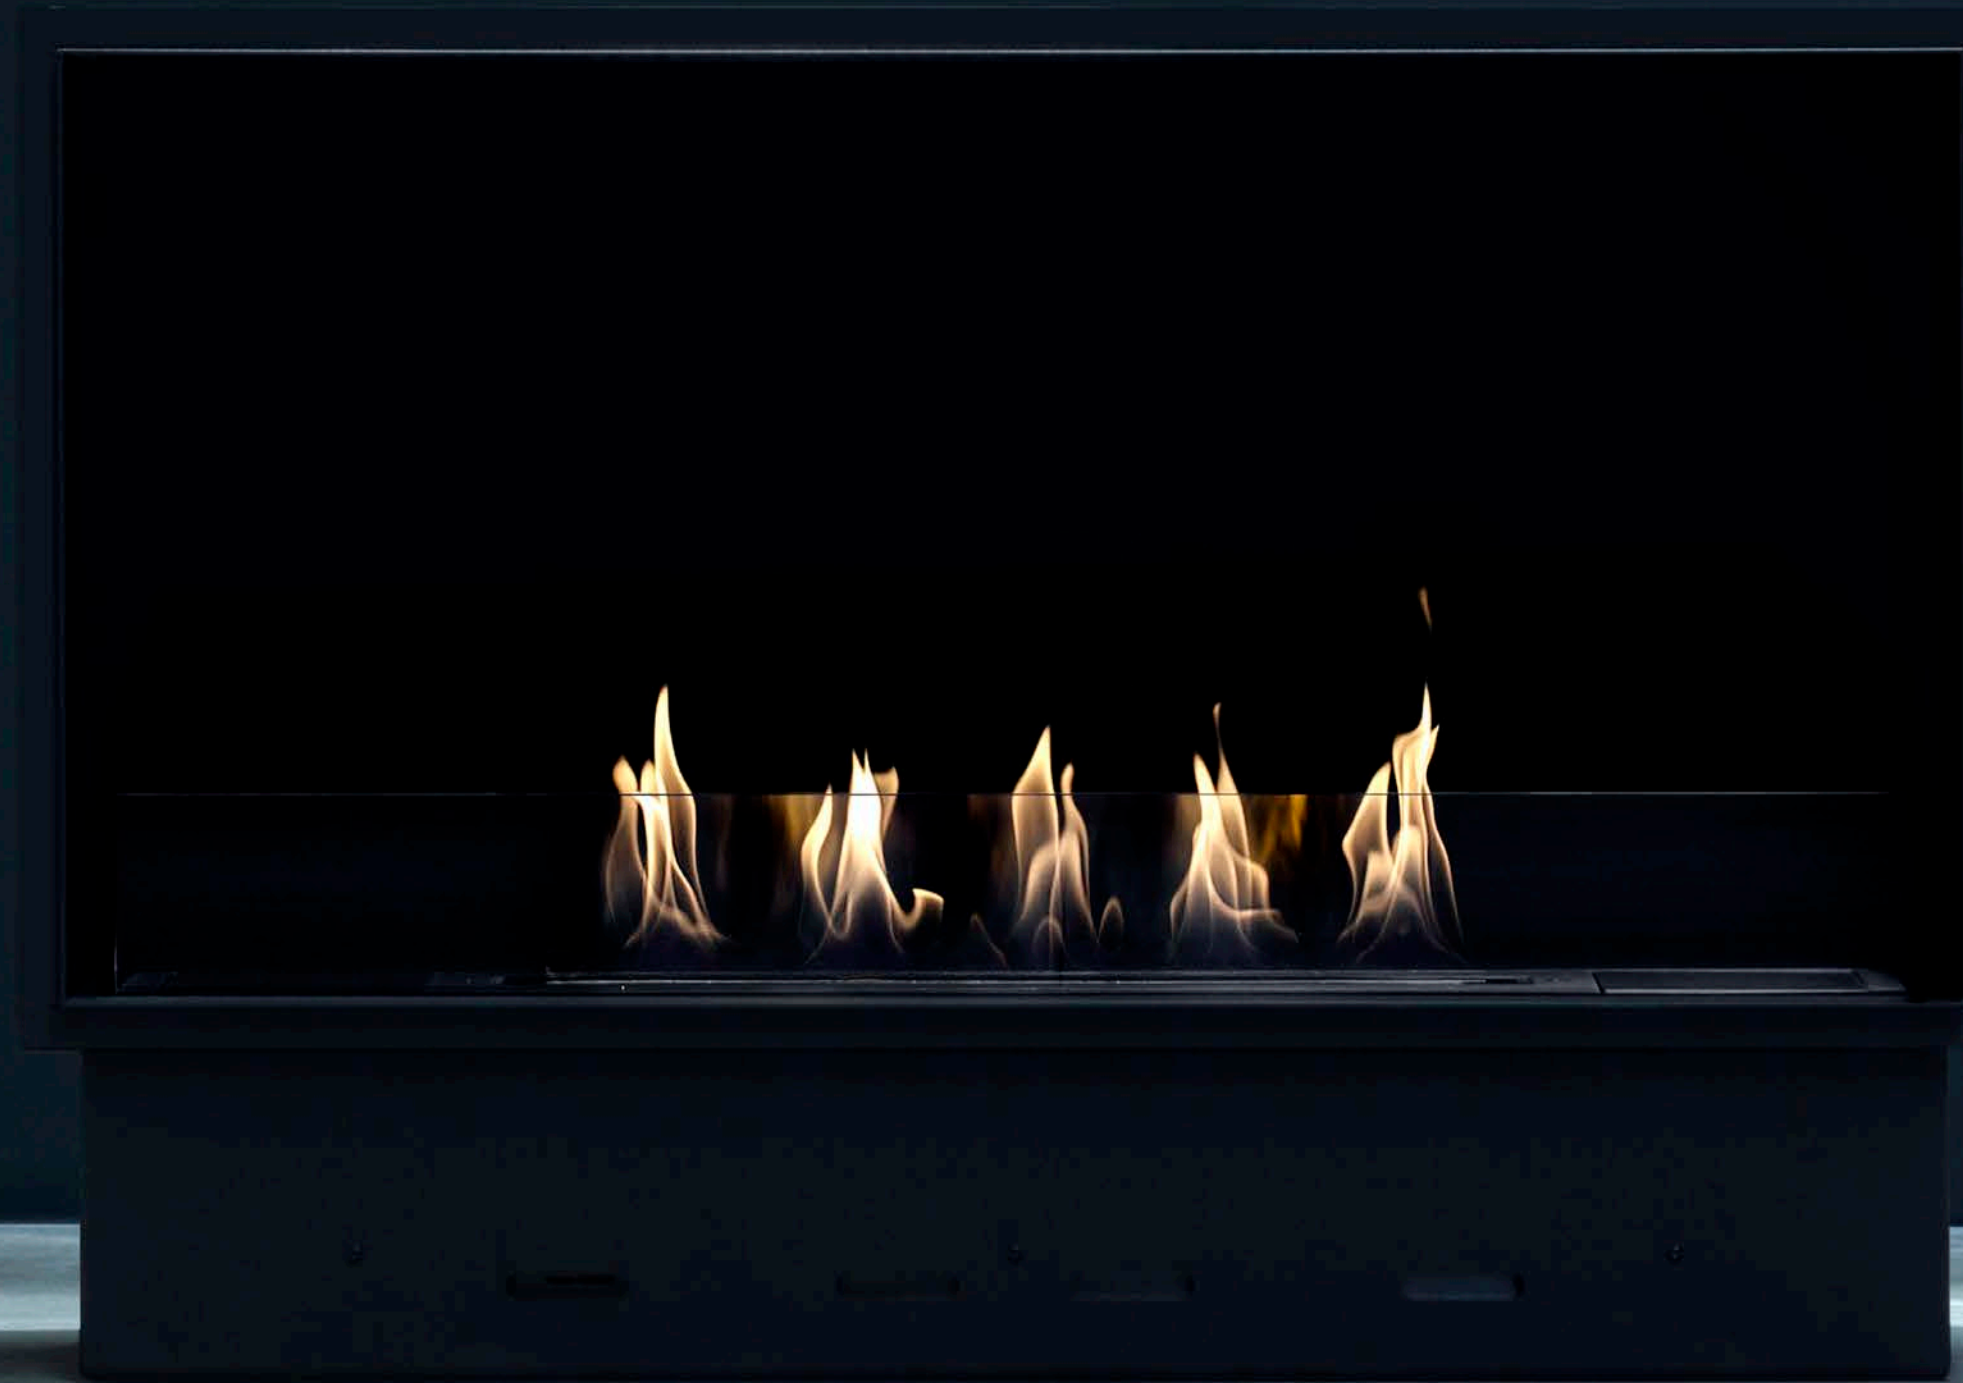

GlammBox

Details such as their lines, resistance of structure and quality of materials stress the personality of these models, which offer endless possibilities in terms of installation and use.

GlammBox Crea7ionEVOPlus shows an integrated box in a black lacquered steel finishing with an automatic fire line included.

Dimensions

From 800 w x 360 d x 400 h
to 2000 w x 417 d x 400 h

Autonomy

3–8 hours

For more technical information and options available, please consult [page 110](#).