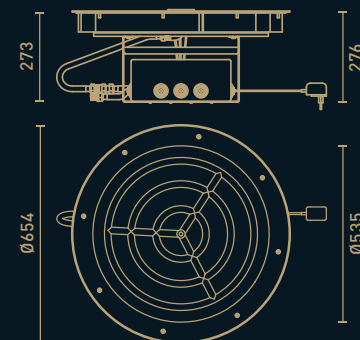

Combustion zone

Fuel
Propane gas / Butane gas / Natural gas

Ignition mode
Remote control

Type of combustion
Open

Power
5-20 kW