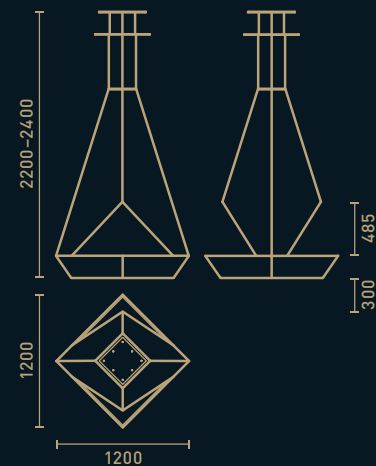

Combustion zone

Model
Crea7tionEVOPlus Fire Line 400

Finishings
Black titanium-coated brushed stainless steel
Black titanium-coated polished stainless steel · optional

Fuel
Bioethanol

Tank
3 L (liquid bioethanol)

Power
2,25 kW

Autonomy
6-8 hours