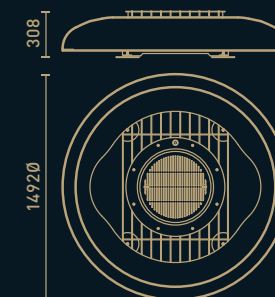

Burner Crea7tionEVOPlus Fire Round

Tank · 10 L (liquid bioethanol)
Power · 2–4 kW

Ignition mode

Remote control

Accessories

Protection cover · included
Barbecue mitt · included
High temperature resistant round glass · included