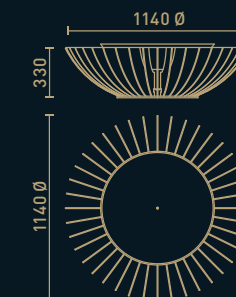

Fuel

Firewood / Charcoal