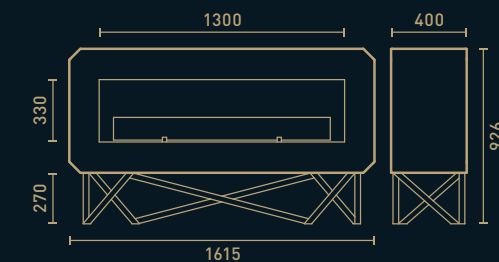

Autonomy

5-6 hours