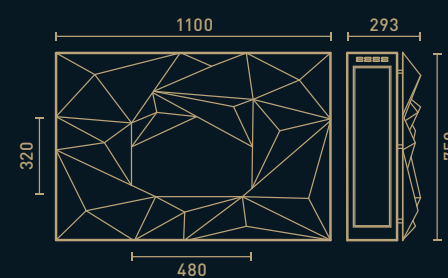

Hypnosz

Fireplace

Materials

Steel or corten steel

Finishings

Lacquered steel
Rusted corten steel
Varnished corten steel

Dimensions

700 w x 225 d x 1100 h mm