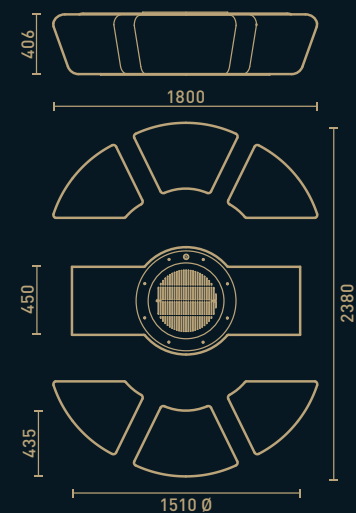

Finishings

Lacquered steel
Rusted corten steel

Dimensions

1510 Ø x 406 h mm

Weight

164 kg

Combustion zone

Materials

Operetta

Fire pit

Materials

Steel or corten steel

Finishings

Lacquered steel
Rusted corten steel
Varnished corten steel

Dimensions

1066 Ø x 419 h mm