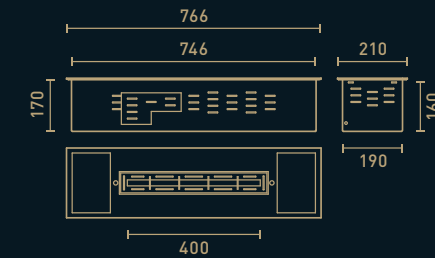

Crea7ionEVOPlus 400 Fire Line

Model	Dimensions (mm)	Weight (kg)	Power (kW)	Autonomy (hours)	Tank (L)	Recommended min. area (sqm)
				min. max.		
400	Model	766 w x 210 d x 160 h	21	2	6 8	3 15
	Built in hole	746 w x 190 d x >170 h				
600	Model	955 w x 210 d x 160 h	23,5	3,4	4 5	3 21
	Built in hole	930 w x 190 d x >170 h				
800	Model	1166 w x 210 d x 160 h	29	4,5	5 6	5 29
	Built in hole	1146 w x 190 d x >170 h				
1200	Model	1566 w x 210 d x 160 h	42	6,75	3 4	5 44
	Built in hole	1546 w x 190 d x >170 h				
1600	Model	1966 w x 210 d x 160 h	51	9	4 5.5	8 59
	Built in hole	1946 w x 190 d x >170 h				
2000	Model	2366 w x 210 d x 160 h	64	15	4 6	10 96
	Built in hole	2346 w x 190 d x >170 h				
2400	Model	2766 w x 210 d x 160 h	73,5	17	3.5 5	10 110
	Built in hole	2746 w x 190 d x >170 h