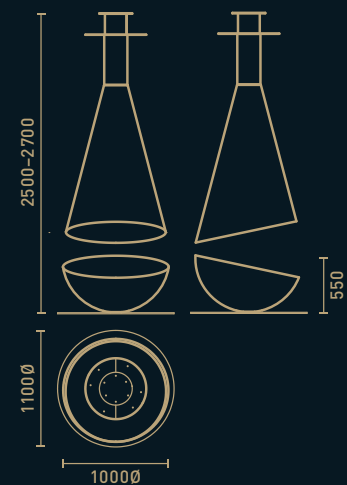

Thales

Fireplace

Materials
Steel

Finishings
Black lacquered steel
Black lacquered steel with golden inside · optional

Dimensions
1100 Ø x 2500-2700 h mm
to 2500-2700 mm of ceiling height

Weight
235 kg

Accessories
High temperature resistant glass · included

Combustion zone

Model
Crea7tionEVOPlus Fire Round

Finishings
Black titanium-coated brushed stainless steel
Black titanium-coated polished stainless steel · optional

Fuel
Bioethanol

Tank
10 L (liquid bioethanol)

Power
2-4 kW

Autonomy
15-25 hours