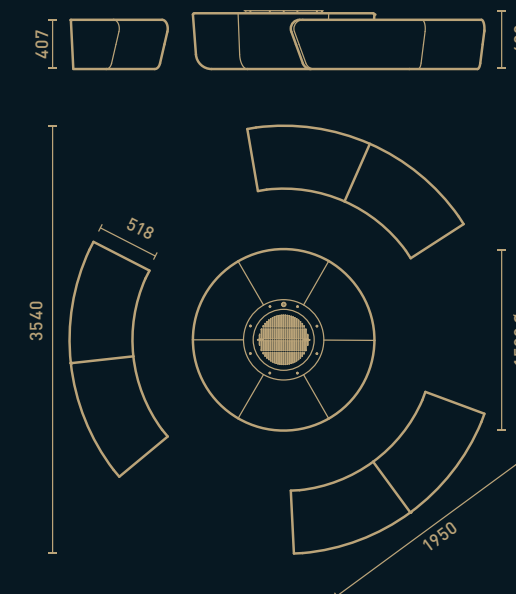

Option firewood / charcoal

Accessories

Ash vacuum cleaner · included
Protection cover · included
Barbecue mitt · included
Cooking grill · optional
Spark screen and fuel compartment cover · optional