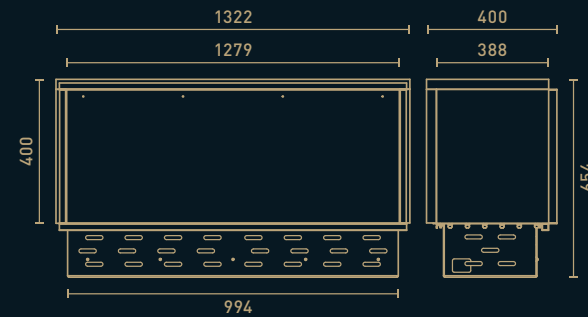

GlammBox 3D Plus

Box

Materials

Steel

Finishing

Black lacquered steel

Dimensions

From 770 w x 388 d x 400 h mm
to 3327 w x 388 d x 400 h mm

Weight

22-73 kg

Accessories

Black glass · optional
Decorative wood · optional

Combustion zone

Ignition mode

Remote control

Tank

1,3-7,8 L (filtered water)

Voltage

220 / 240 V / 50 Hz

Autonomy

8 hours

GlammBox 3D Plus 1000

Model	Dimensions (mm)	Weight (kg)	Combustion zone	Tank (L)	Voltage	Autonomy (hours)
500	Interior	770 w x 388 d x 400 h	1 x Kit Glamm 3D Plus 500	1,3	220 V 240 V 50 Hz	8
	Exterior	813 w x 400 d x 654 h				
1000	Interior	1279 w x 388 d x 400 h	1 x Kit Glamm 3D Plus 1000	2,6		
	Exterior	1322 w x 400 d x 654 h				
1500	Interior	1794 w x 388 d x 400 h	1 x Kit Glamm 3D Plus 1000 + 1 x Kit Glamm 3D Plus 500	3,9		
	Exterior	1837 w x 400 d x 654 h				
2000	Interior	2303 w x 388 d x 400 h	2 x Kit Glamm 3D Plus 1000	5,2		
	Exterior	2346 w x 400 d x 654 h				
2500	Interior	2818 w x 388 d x 400 h	2 x Kit Glamm 3D Plus 1000 + 1 x Kit Glamm 3D Plus 500	6,5		
	Exterior	2861 w x 400 d x 654 h				
3000	Interior	3327 w x 388 d x 400 h	3 x Kit Glamm 3D Plus 1000	7,8		
	Exterior	3370 w x 400 d x 654 h				

Crea7ionEVOPlus Fire Lines

Automatic fire line

Materials

Stainless steel

Finishings

Brushed stainless steel
Black titanium-coated brushed stainless steel
Polished stainless steel · optional
Black titanium-coated polished stainless steel · optional
White lacquered stainless steel · optional

Combustion zone

Materials

Black ceramic coated brushed stainless steel

Dimensions

Customizable in various sizes from 400 to 2400mm

Fuel

Bioethanol

Ignition mode

Remote control and display

Tank

3 L, 5 L, 8 L and 10 L (liquid bioethanol)

Filling system

Local filling system · included
Automatic displaced filling system · optional