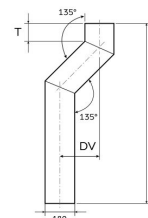

12999044 DEVIATED PIPE D180 CUSTOMIZED 1.700kr