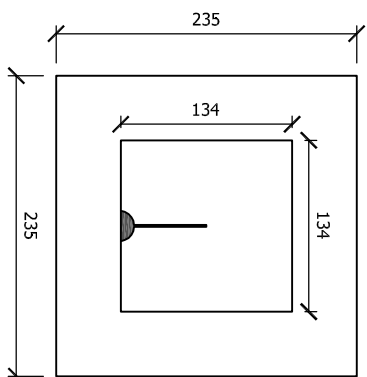

AIRBOXDOOR FRAME

metalfire
| architectural fireplaces |
model AIRBOXDOOR FRAME

Dimensions (mm)

- AIRBOXDOOR FRAME
- external WxDxH : 206 x 82 x 206
- BUILT-IN FRAME
- external WxDxH : 250 x 82 x 250

Specifications

- pre-painted in primer or white structured finishing (to specify at order)

www.metalfire.eu

General dimensional tolerances up to 6mm.
metalfire preserves the right to modify specifications without previous notice