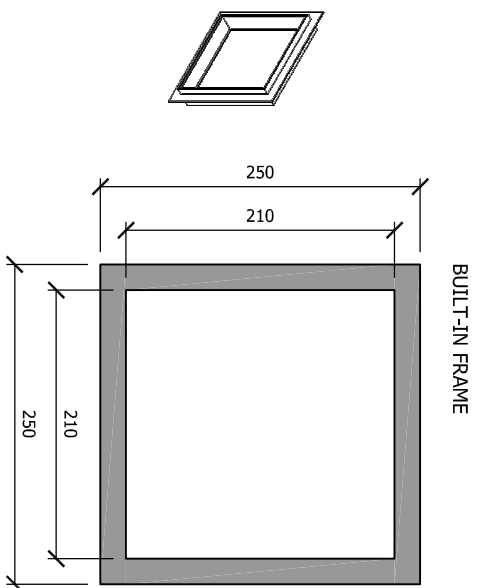

AIRBOXDOOR FRAME

metalfire
| architectural fireplaces |
model AIRBOXDOOR FRAME

Dimensions (mm)

- AIRBOXDOOR FRAME
- external WxDxH : 206 x 82 x 206
- BUILT-IN FRAME
- external WxDxH : 250 x 82 x 250

Specifications

- pre-painted in primer or white structured finishing (to specify at order)

www.metalfire.eu

General dimensional tolerances up to 6mm.
metalfire preserves the right to modify specifications without previous notice