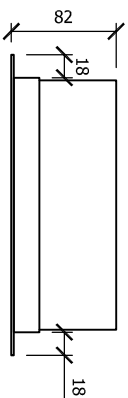

AIRBOXDOOR FRAME

metalfire
| architectural fireplaces |
model AIRBOXDOOR FRAME

Dimensions (mm)

- AIRBOXDOOR FRAME
- external WxDxH : 206 x 82 x 206
- BUILT-IN FRAME
- external WxDxH : 250 x 82 x 250

Specifications

- pre-painted in primer or white structured finishing (to specify at order)

www.metalfire.eu

General dimensional tolerances up to 6mm.
metalfire preserves the right to modify specifications without previous notice