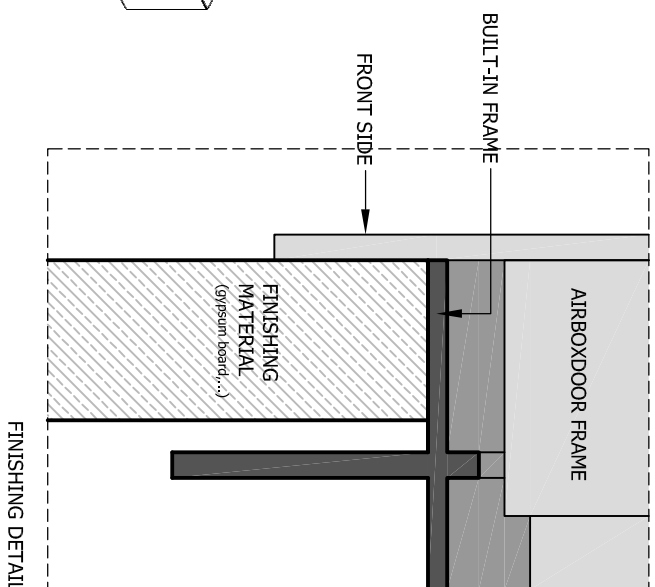

## AIRBOXDOOR FRAME

**metalfire**  
| architectural fireplaces |  
model AIRBOXDOOR FRAME

### Dimensions (mm)

- AIRBOXDOOR FRAME
- external WxDxH : 206 x 82 x 206
- BUILT-IN FRAME
- external WxDxH : 250 x 82 x 250

### Specifications

- pre-painted in primer or white structured finishing (to specify at order)

[www.metalfire.eu](http://www.metalfire.eu)

General dimensional tolerances up to 6mm.  
metalfire preserves the right to modify specifications without previous notice