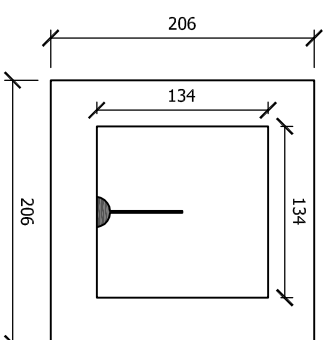

model

AIRBOXDOOR FLUSH

Dimensions (mm)

AIRBOXDOOR FLUSH

- external WxDxH : 206 x 82 x 206

BUILT-IN FRAME

- external WxDxH : 250 x 82 x 250

Specifications

- pre-painted in primer or white structured finishing (to specify at order)

www.metalfire.eu

AIRBOXDOOR FLUSH