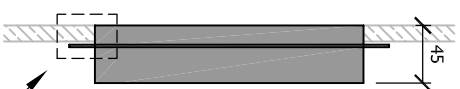

BUILT-IN FRAME