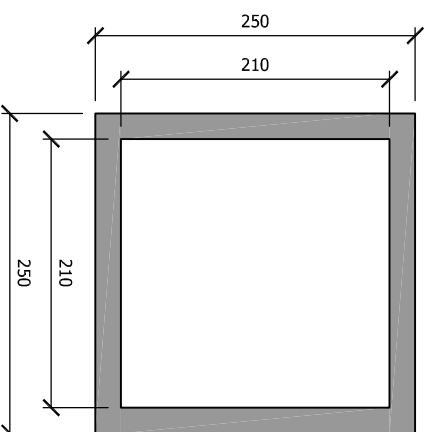

BUILT-IN FRAME