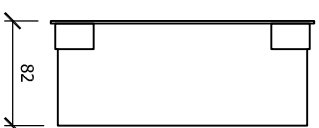

model

AIRBOXDOOR FLUSH

Dimensions (mm)

AIRBOXDOOR FLUSH

- external WxDxH : 206 x 82 x 206

BUILT-IN FRAME

- external WxDxH : 250 x 82 x 250

Specifications

- pre-painted in primer or white structured finishing (to specify at order)

www.metalfire.eu

AIRBOXDOOR FLUSH