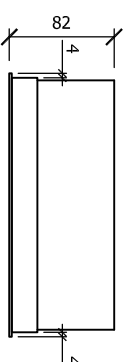

model

AIRBOXDOOR FLUSH

Dimensions (mm)

AIRBOXDOOR FLUSH

- external WxDxH : 206 x 82 x 206

BUILT-IN FRAME

- external WxDxH : 250 x 82 x 250

Specifications

- pre-painted in primer or white structured finishing (to specify at order)

www.metalfire.eu

AIRBOXDOOR FLUSH