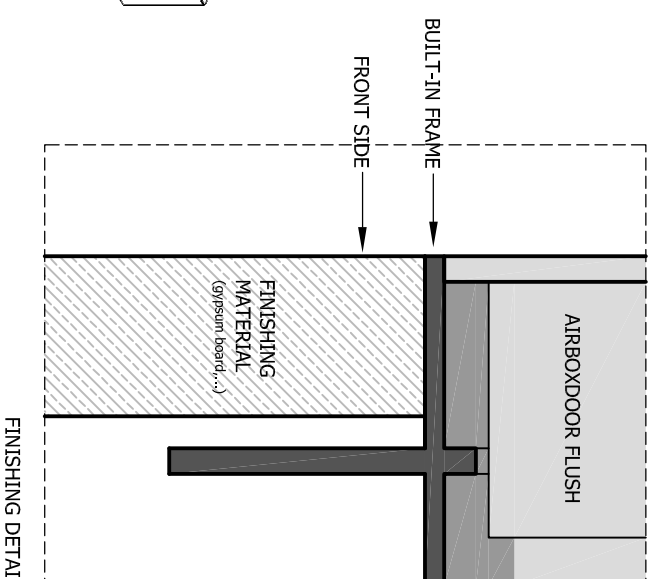

model

AIRBOXDOOR FLUSH

Dimensions (mm)

AIRBOXDOOR FLUSH

- external WxDxH : 206 x 82 x 206

BUILT-IN FRAME

- external WxDxH : 250 x 82 x 250

Specifications

- pre-painted in primer or white structured finishing (to specify at order)

www.metalfire.eu

AIRBOXDOOR FLUSH