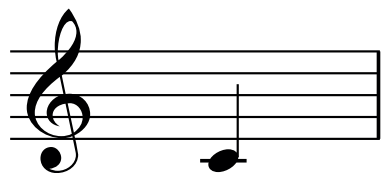

Nota DO

Four musical staves in 2/4 time, each with rhythmic patterns and orange hand icons indicating finger placement. The first staff has eight hand icons, the second has seven, the third has six, and the fourth has five. The patterns consist of quarter notes, eighth notes, and rests.