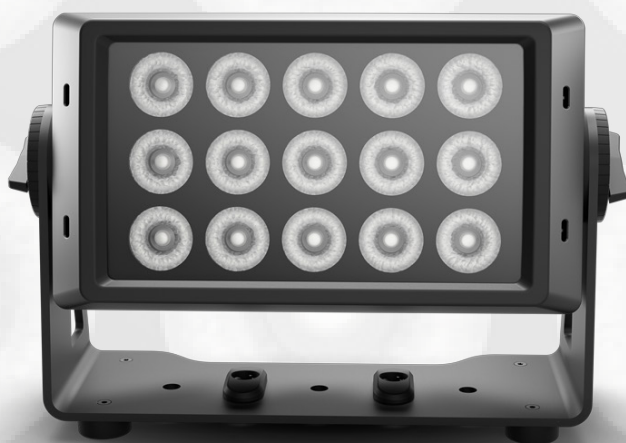

**DVT
LIGHT**

Menu Structure

PJ-2.5

Level 1	Level 2	Level 3	Function
Mode		---	Activate the different DMX modes
	Test All	---	Tests all colors
	Test Red	---	Tests Red color
Test	Test Green	---	Tests Green color
	Test Blue	---	Tests Blue color
	Test White	---	Tests White color
Info	DMX	ADR	Info about all DMX channels
	Sensors	Sensors	Info about Main board- and Humidity sensors
	Wireless Info	CRMX	Info screen for wireless function
	Software Version	Software Version	Info about current software version
Manual	Static Color	Red	Manual control of red color
		Green	Manual control of green color
		Blue	Manual control of blue color
		CTC	Manual control of CTC
		Diffuser	Manual control of diffuser
	Static Cinema	Dimmer	Manual control of dimmer
		Fan	Manual control of fan (Not implemented yet)
		Diffuser	Manual control of diffuser
		CTC	Manual control of CTC
		CTC DUV	Manual control of CTC DUV
		GEL	Manual control of GEL
		Macro	Manual control of Macro
		Red	Manual control of red color
	Green	Manual control of green color	
	Blue	Manual control of blue color	
	Factory Default	Factory Default	Activation of factory default settings
	Wireless	Unlink	Unlink wireless DMX
		DMX Enable	Enable wireless DMX
		DMX Disable	Disable wireless DMX
	Startup Mode	Off	Choose Off as startup mode
Static Color		Choose Static Color as startup mode	
Static Cinema		Choose Static Cinema as startup mode	
Settings	DMX Lost	Blackout	Choose Blackout when DMX is lost
		Static Color	Choose Static Color when DMX is lost
		Hold	Choose Hold DMX values when DMX is lost
		Static Cinema	Choose Static Cinema when DMX is lost
Display	Orientation		Normal Display orientation
			Flip Display orientation
	Backlight		Level Manual control of backlight
Soft Dimming	On		Provides smoother brightness adjustments. (Default)
	Off		Uses standard brightness control.
Service Menu	Service Menu Pin		Set pin for Service menu, to access service parameters