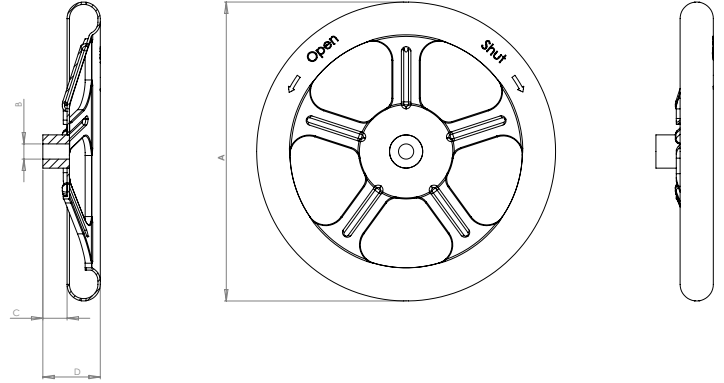

## IRON INDUSTRIAL HANDWHEELS

TYPE	DIAMETER Ø MM	HEIGHT WITHOUT HUB MM	NO. OF SPOKES
I 100 Ø / S	Ø 100	14	3
I 125 Ø / S	Ø 125	12	3
I 160 Ø / S	Ø 160	16	4
I 200 Ø / S	Ø 200	22	4
I 250 Ø / S	Ø 250	24	5
I 315 Ø / S	Ø 315	32	5
I 400 Ø / S	Ø 400	44	5

**Surface treatment:** Ferro-phosphated and powder coated with polyester based coating.

**Standard color:** Black RAL No. 9005.

**Stamping:** The handwheels are stamped with "Open" and "Shut".

On request we can offer other colors. Bores and height of hub can be produced otherwise on request.